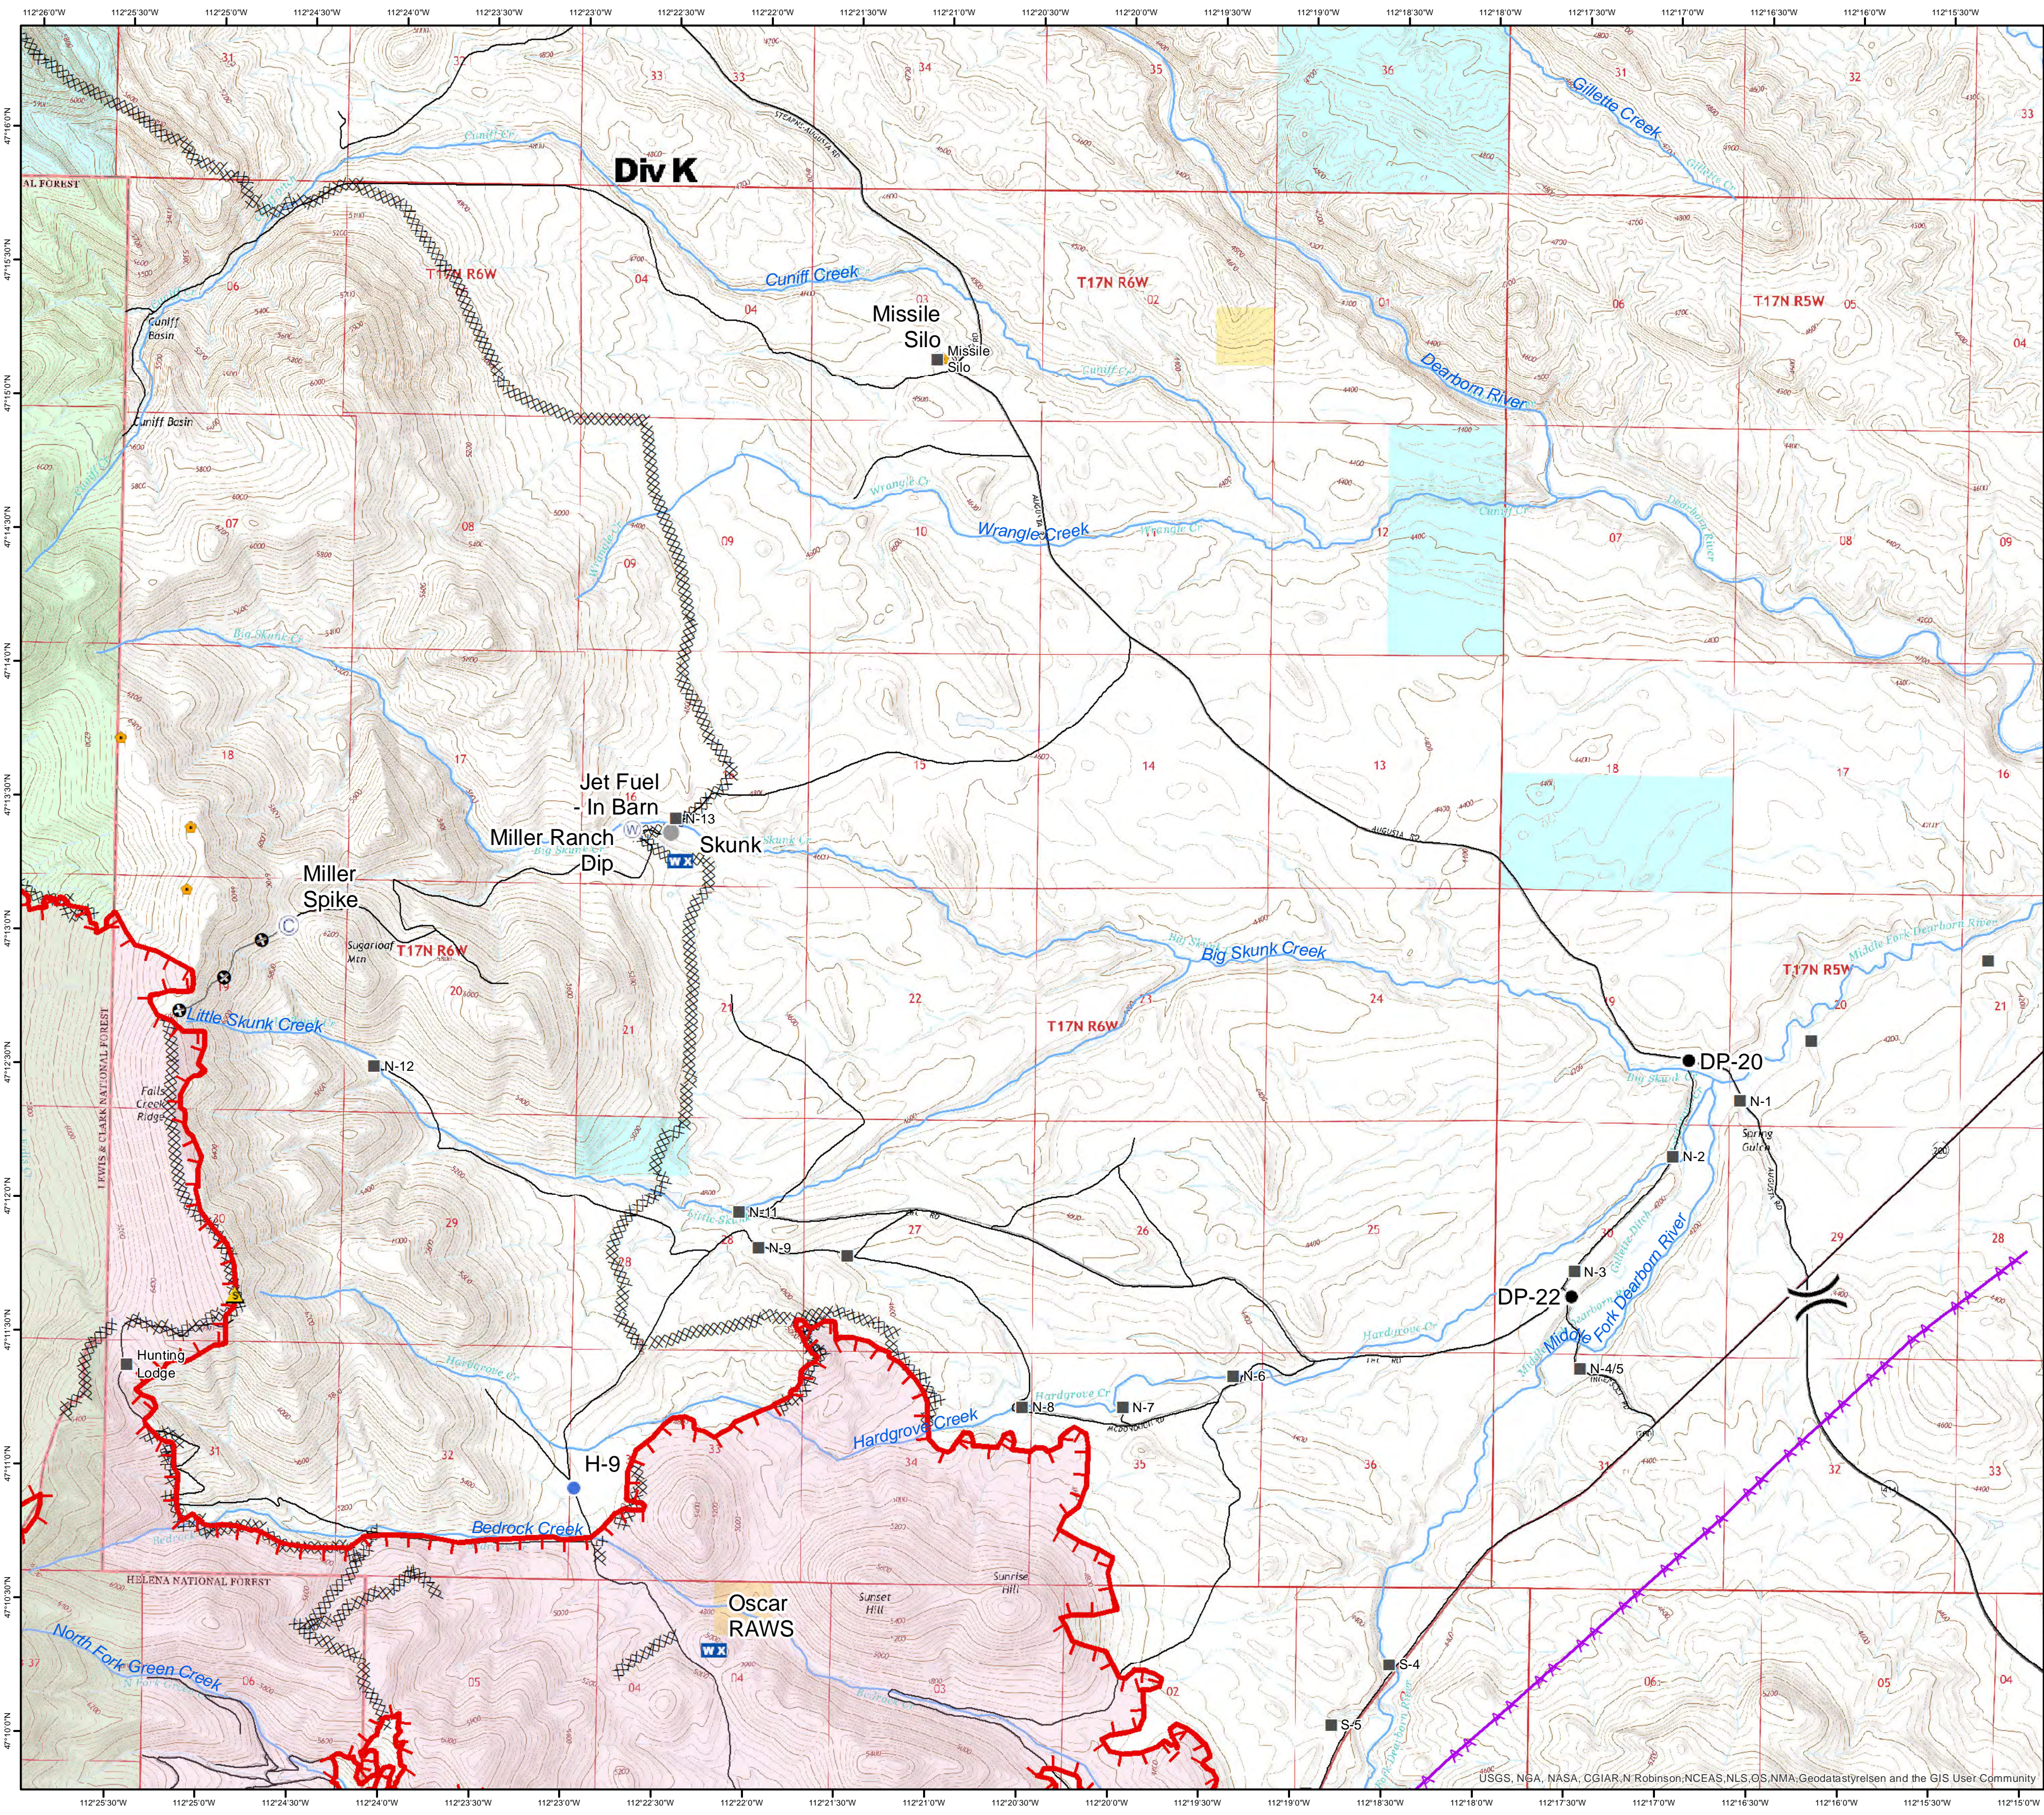

Alice Creek

MT-HLF-0179
IAP
9/08
(Perim from IR
9/07 @ 22:18)
Div K

- Structures
- Camp
- ⊕ Drop Point
- ⊕ Helispot
- ⊕ Mobile Weather Unit
- ⊕ Photo Point
- ⊕ Safety Zone
- ⊕ Water Source
- ⊕ Other
- ⊕ Division Break
- ⊕ Roads
- ⊕ Transmission Lines
- ⊕ Uncontrolled Fire Edge
- ⊕ Completed Dozer Line
- ⊕ Other
- ⊕ Fire Area
- BLM
- FS
- PVT
- ST

0.5 Miles

Author: AGK 9/7/2017 9:41:10 PM