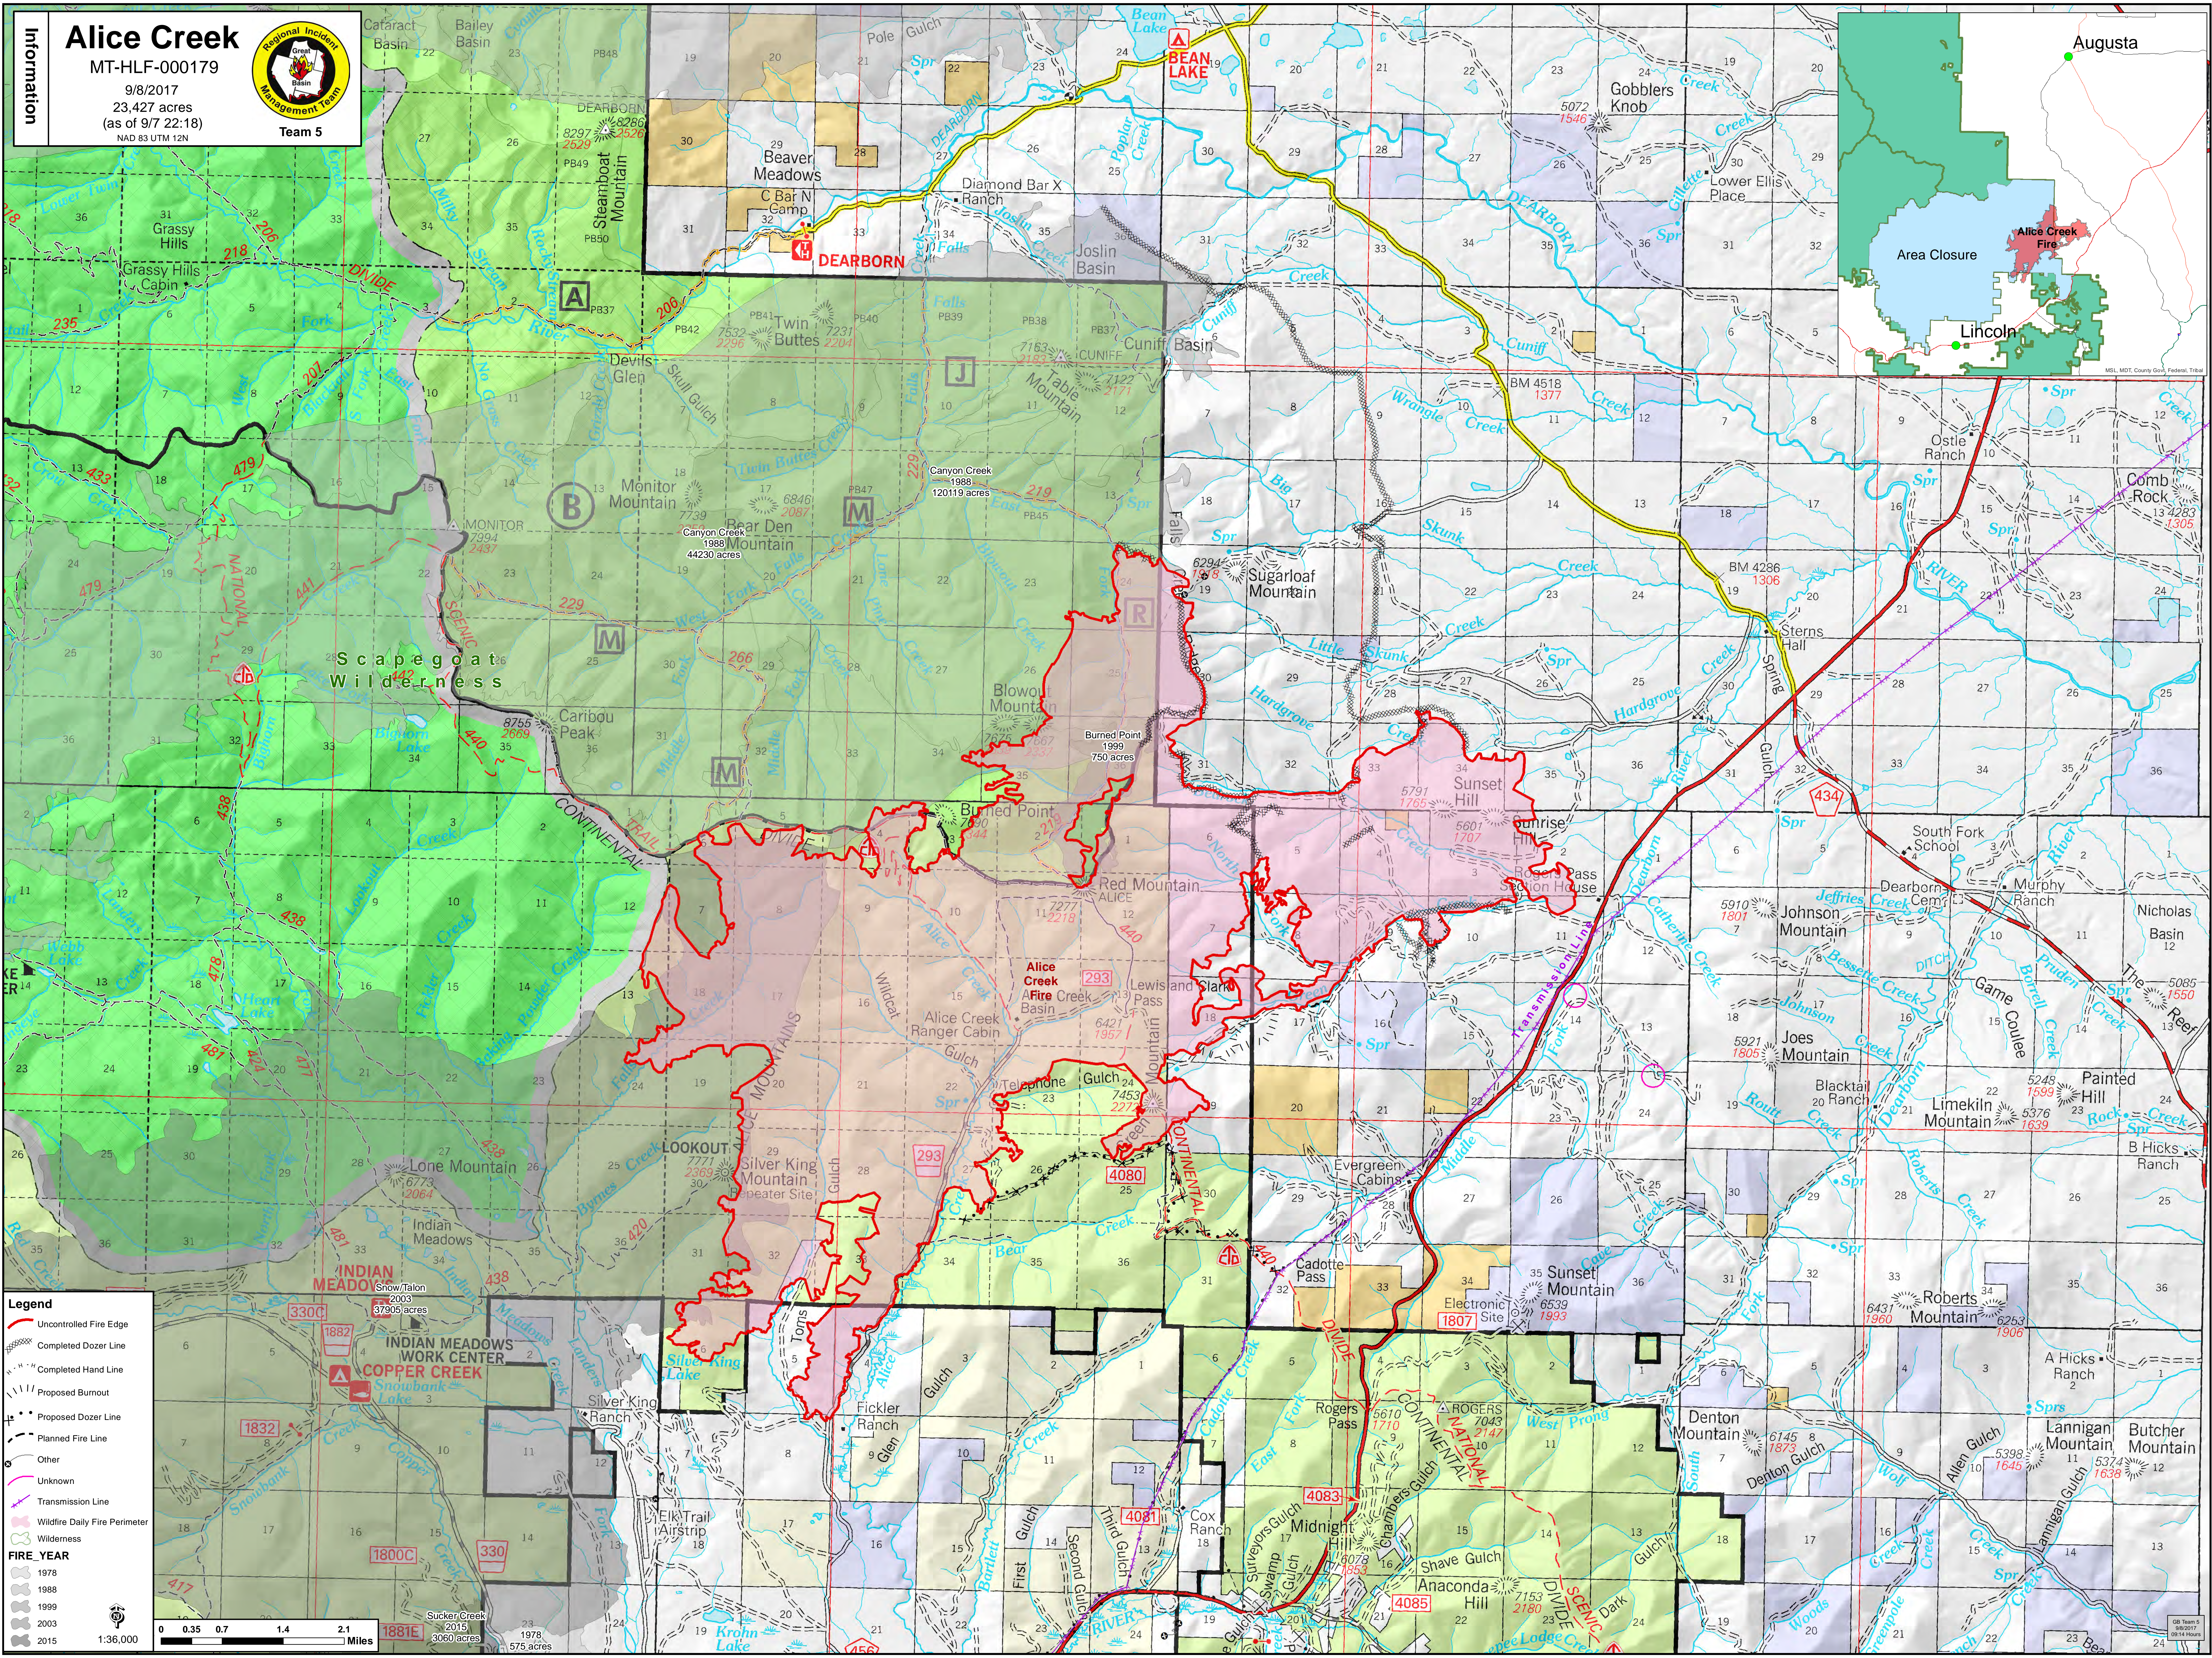

Alice Creek
 MT-HLF-000179
 9/8/2017
 23,427 acres
 (as of 9/7 22:18)
 NAD 83 UTM 12N

Team 5

Legend

- Uncontrolled Fire Edge
- Completed Dozer Line
- Completed Hand Line
- Proposed Burnout
- Proposed Dozer Line
- Planned Fire Line
- Other
- Unknown
- Transmission Line
- Wildfire Daily Fire Perimeter
- Wilderness

FIRE YEAR

- 1978
- 1988
- 1999
- 2003
- 2015

Scale: 1:36,000
 0 0.35 0.7 1.4 2.1 Miles

08 Team 5
 9/8/2017
 09:14 Hours