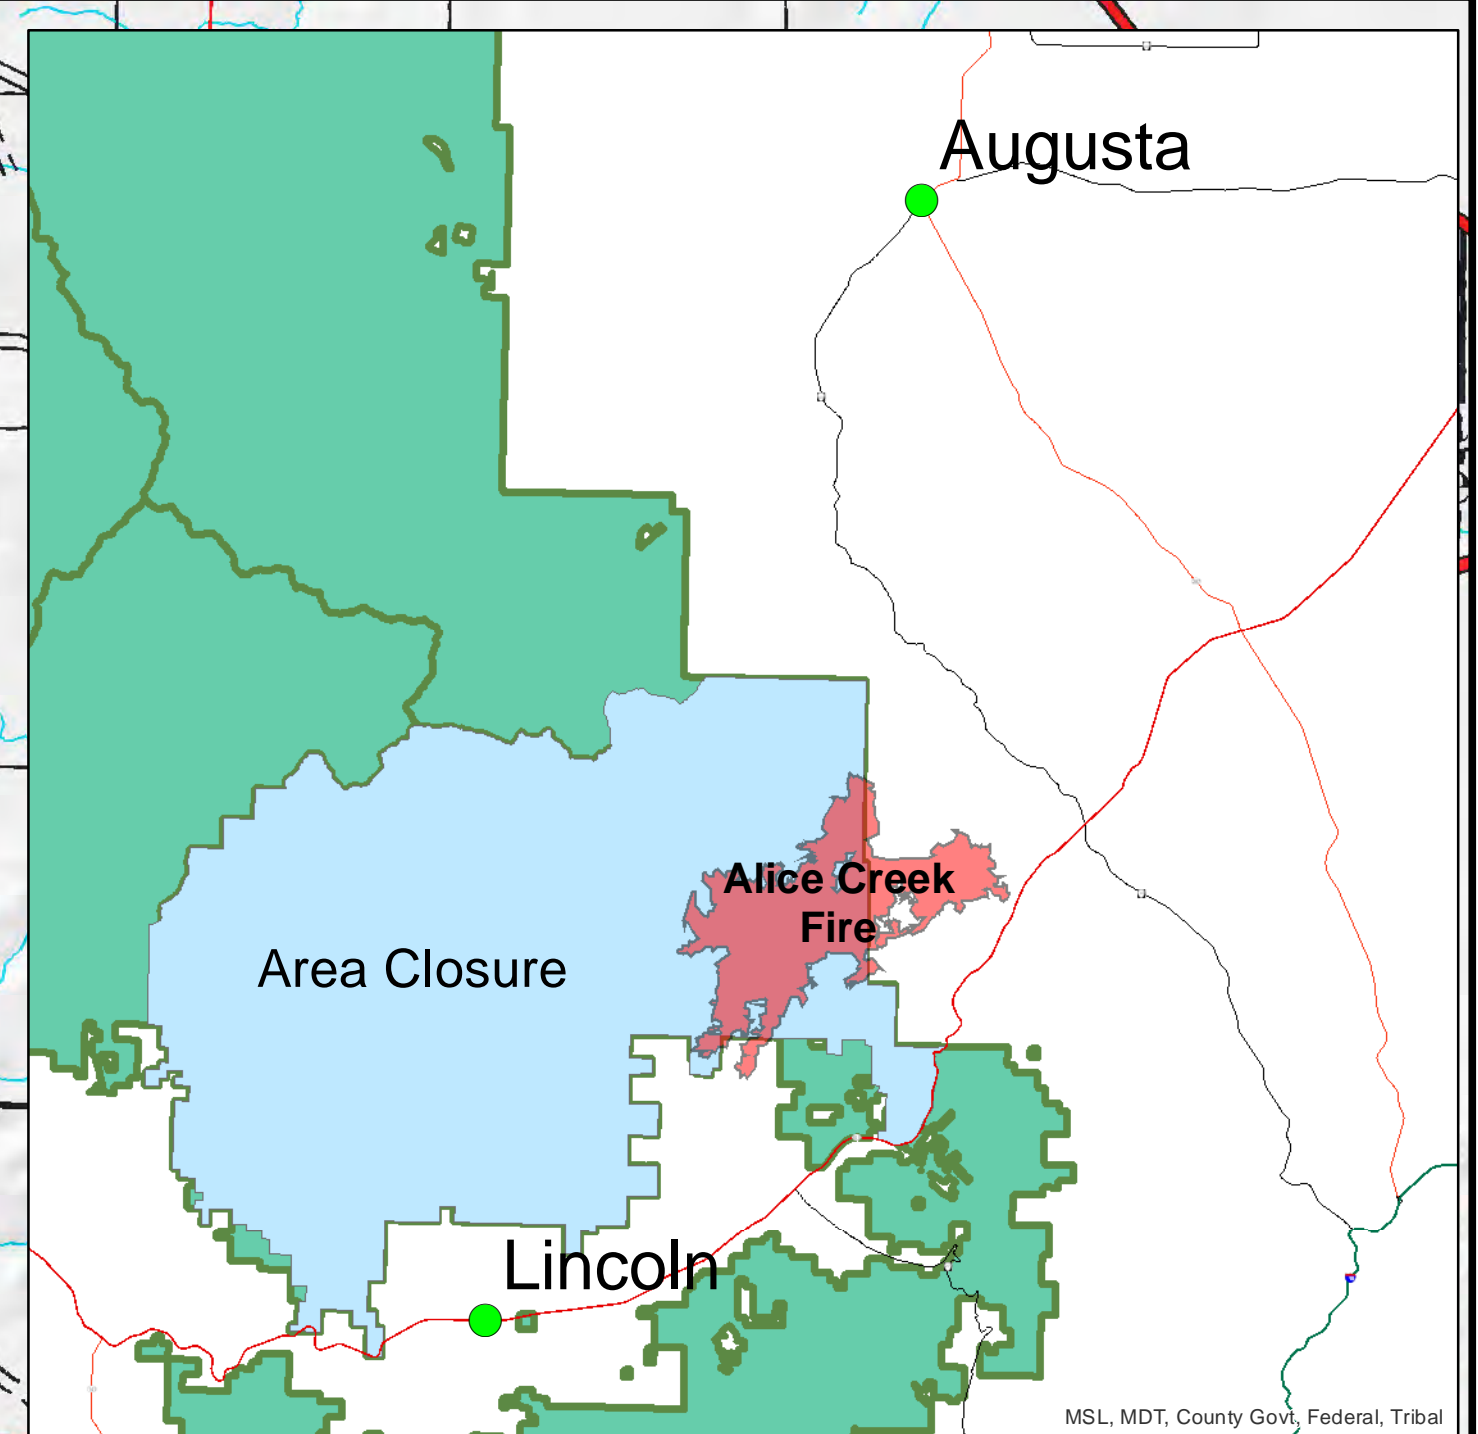

Alice Creek
 MT-HLF-000179
 9/8/2017
 23,427 acres
 (as of 9/7 22:18)
 NAD 83 UTM 12N

Team 5

Legend

- Uncontrolled Fire Edge
- Completed Dozer Line
- Completed Hand Line
- Proposed Burnout
- Proposed Dozer Line
- Planned Fire Line
- Other
- Unknown
- Transmission Line
- Wildfire Daily Fire Perimeter
- Wilderness

FIRE YEAR

- 1978
- 1988
- 1999
- 2003
- 2015

Scale: 1:36,000
 0 0.35 0.7 1.4 2.1 Miles

08 Team 5
 9/8/2017
 09:14 Hours