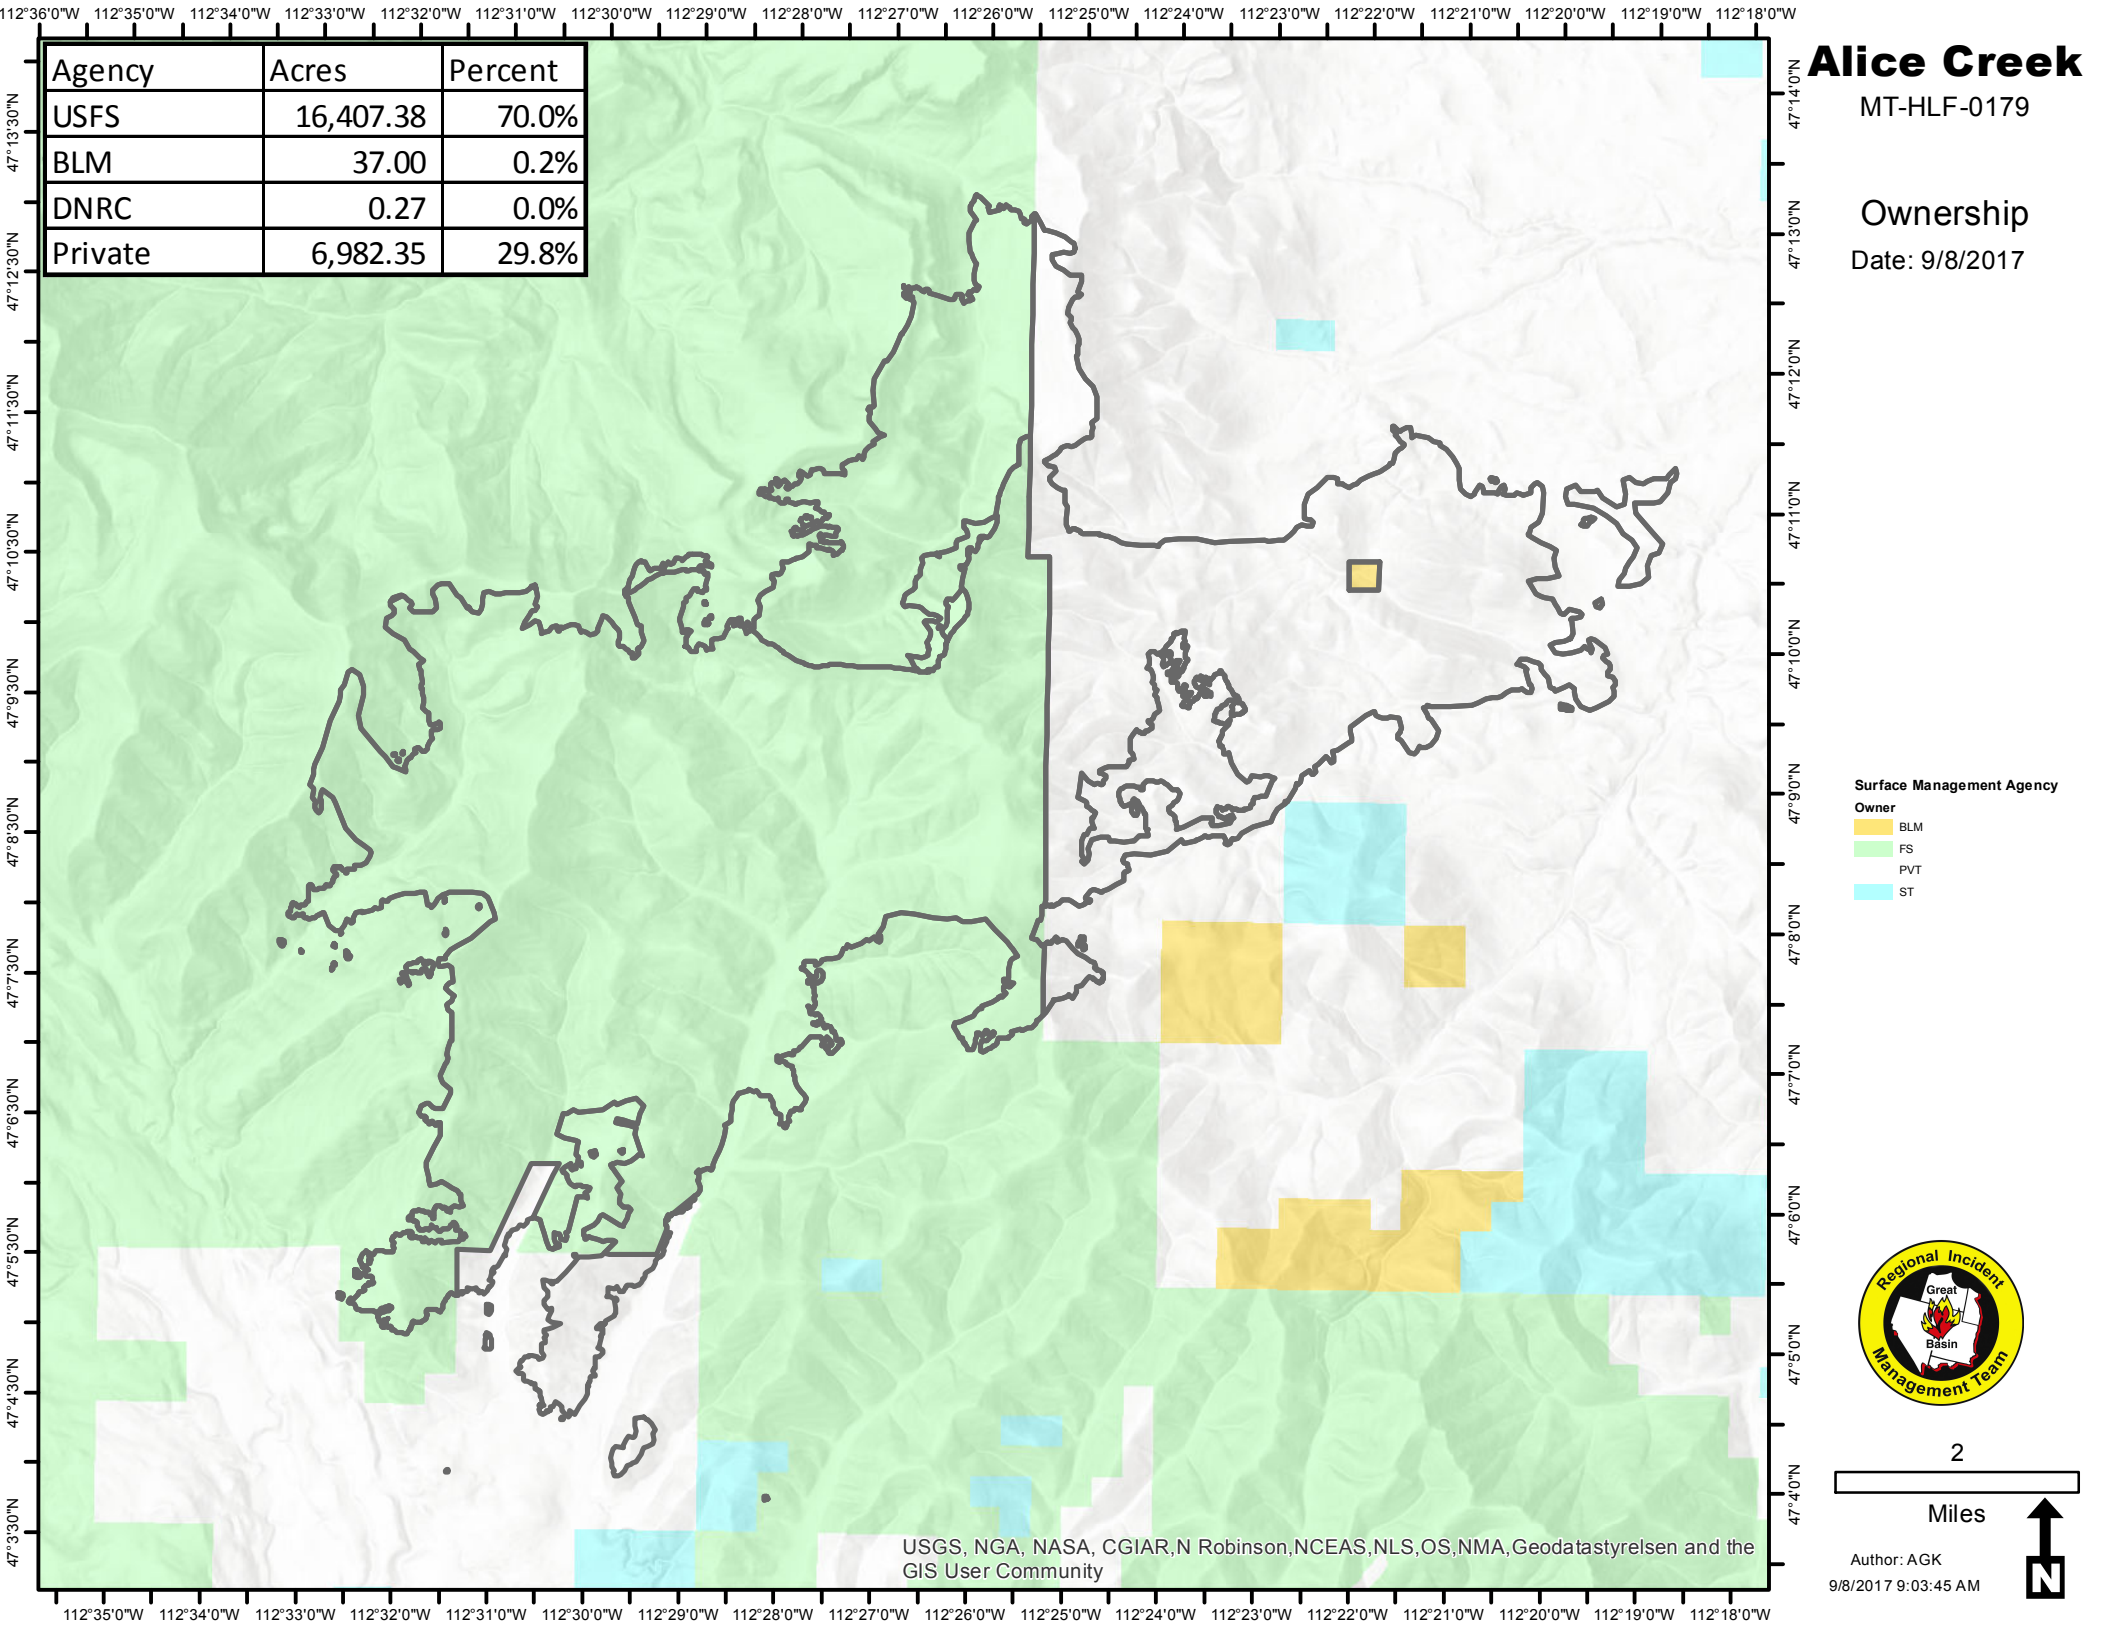

Agency	Acres	Percent
USFS	16,407.38	70.0%
BLM	37.00	0.2%
DNRC	0.27	0.0%
Private	6,982.35	29.8%

Alice Creek

MT-HLF-0179

Ownership

Date: 9/8/2017

Surface Management Agency

Owner

- BLM
- FS
- PVT
- ST

Author: AGK
9/8/2017 9:03:45 AM

USGS, NGA, NASA, CGIAR, N Robinson, NCEAS, NLS, OS, NMA, Geodatastyrelsen and the GIS User Community