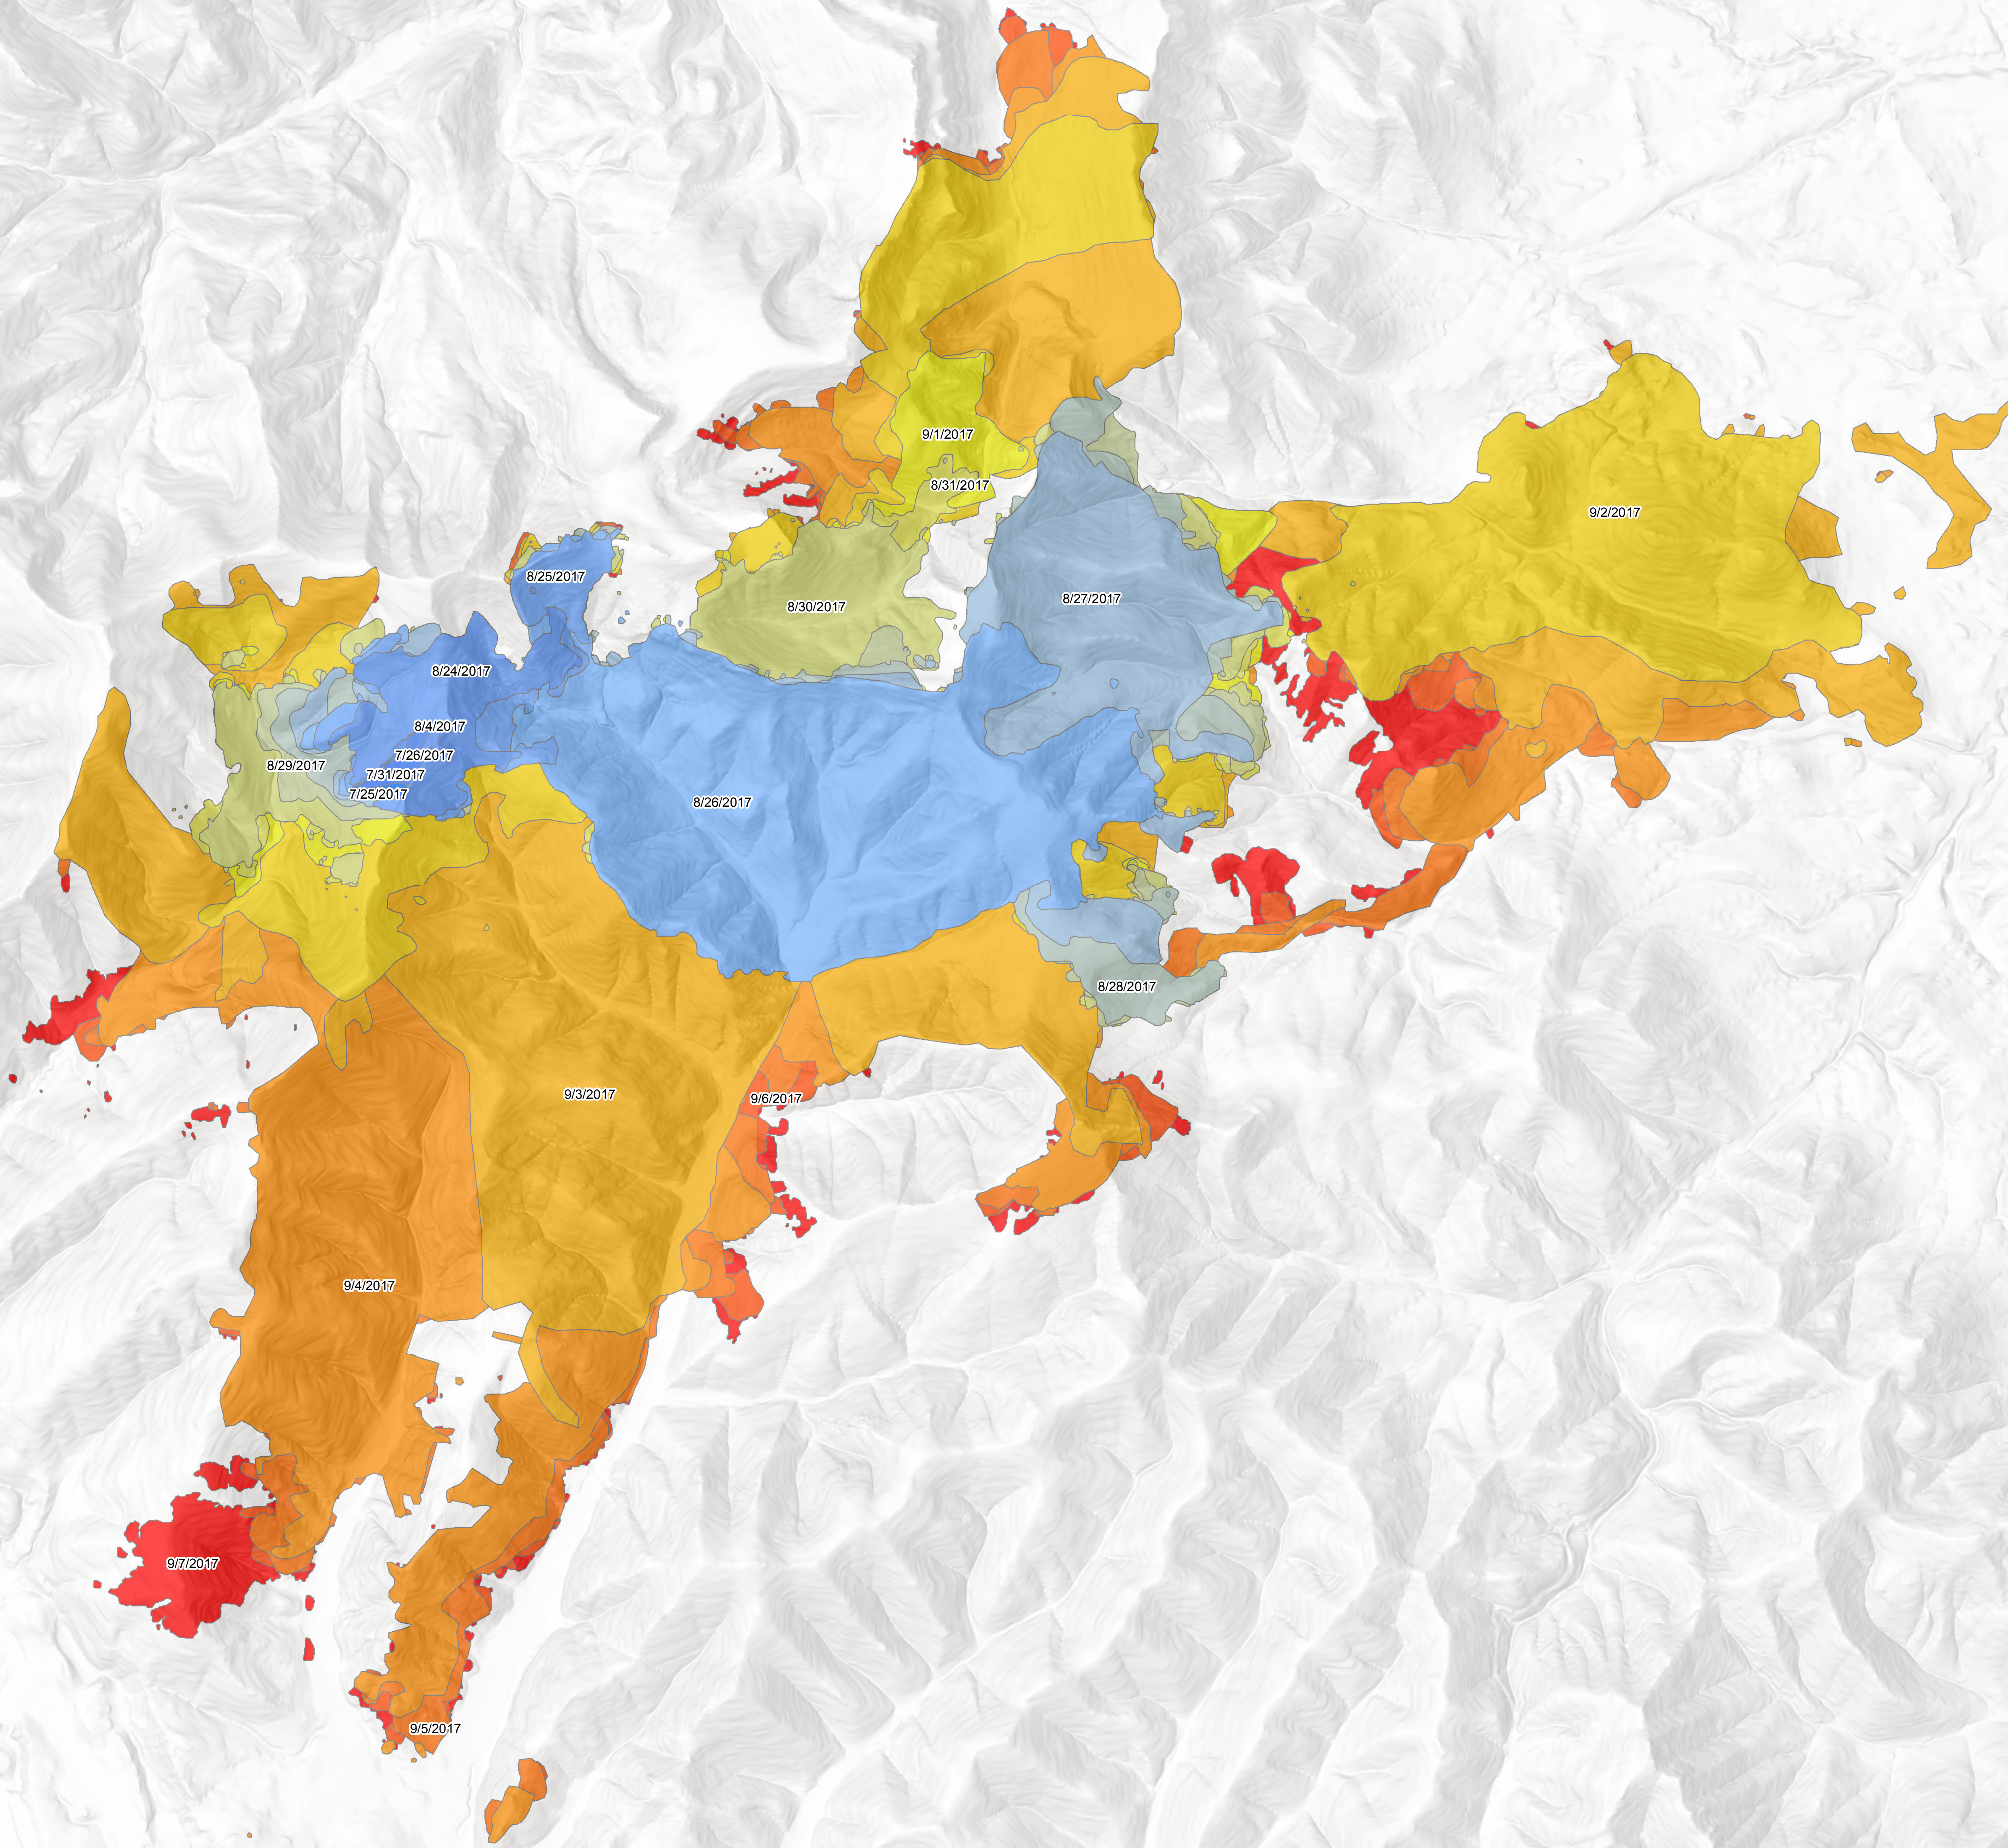

Growth (Ac)	Fire Size (Ac)	Date
12	12	7/25/2017
35	47	7/26/2017
45	93	7/31/2017
59	151	8/4/2017
526	677	8/24/2017
786	1,463	8/25/2017
2,381	3,844	8/26/2017
1,423	5,267	8/27/2017
474	5,741	8/28/2017
189	5,930	8/29/2017
920	6,850	8/30/2017
158	7,008	8/31/2017
432	7,440	9/1/2017
4,153	11,593	9/2/2017
5,887	17,480	9/3/2017
3,913	21,393	9/4/2017
756	22,149	9/5/2017
322	22,471	9/6/2017
956	23,427	9/7/2017

Alice Creek Progression

9/8/2017