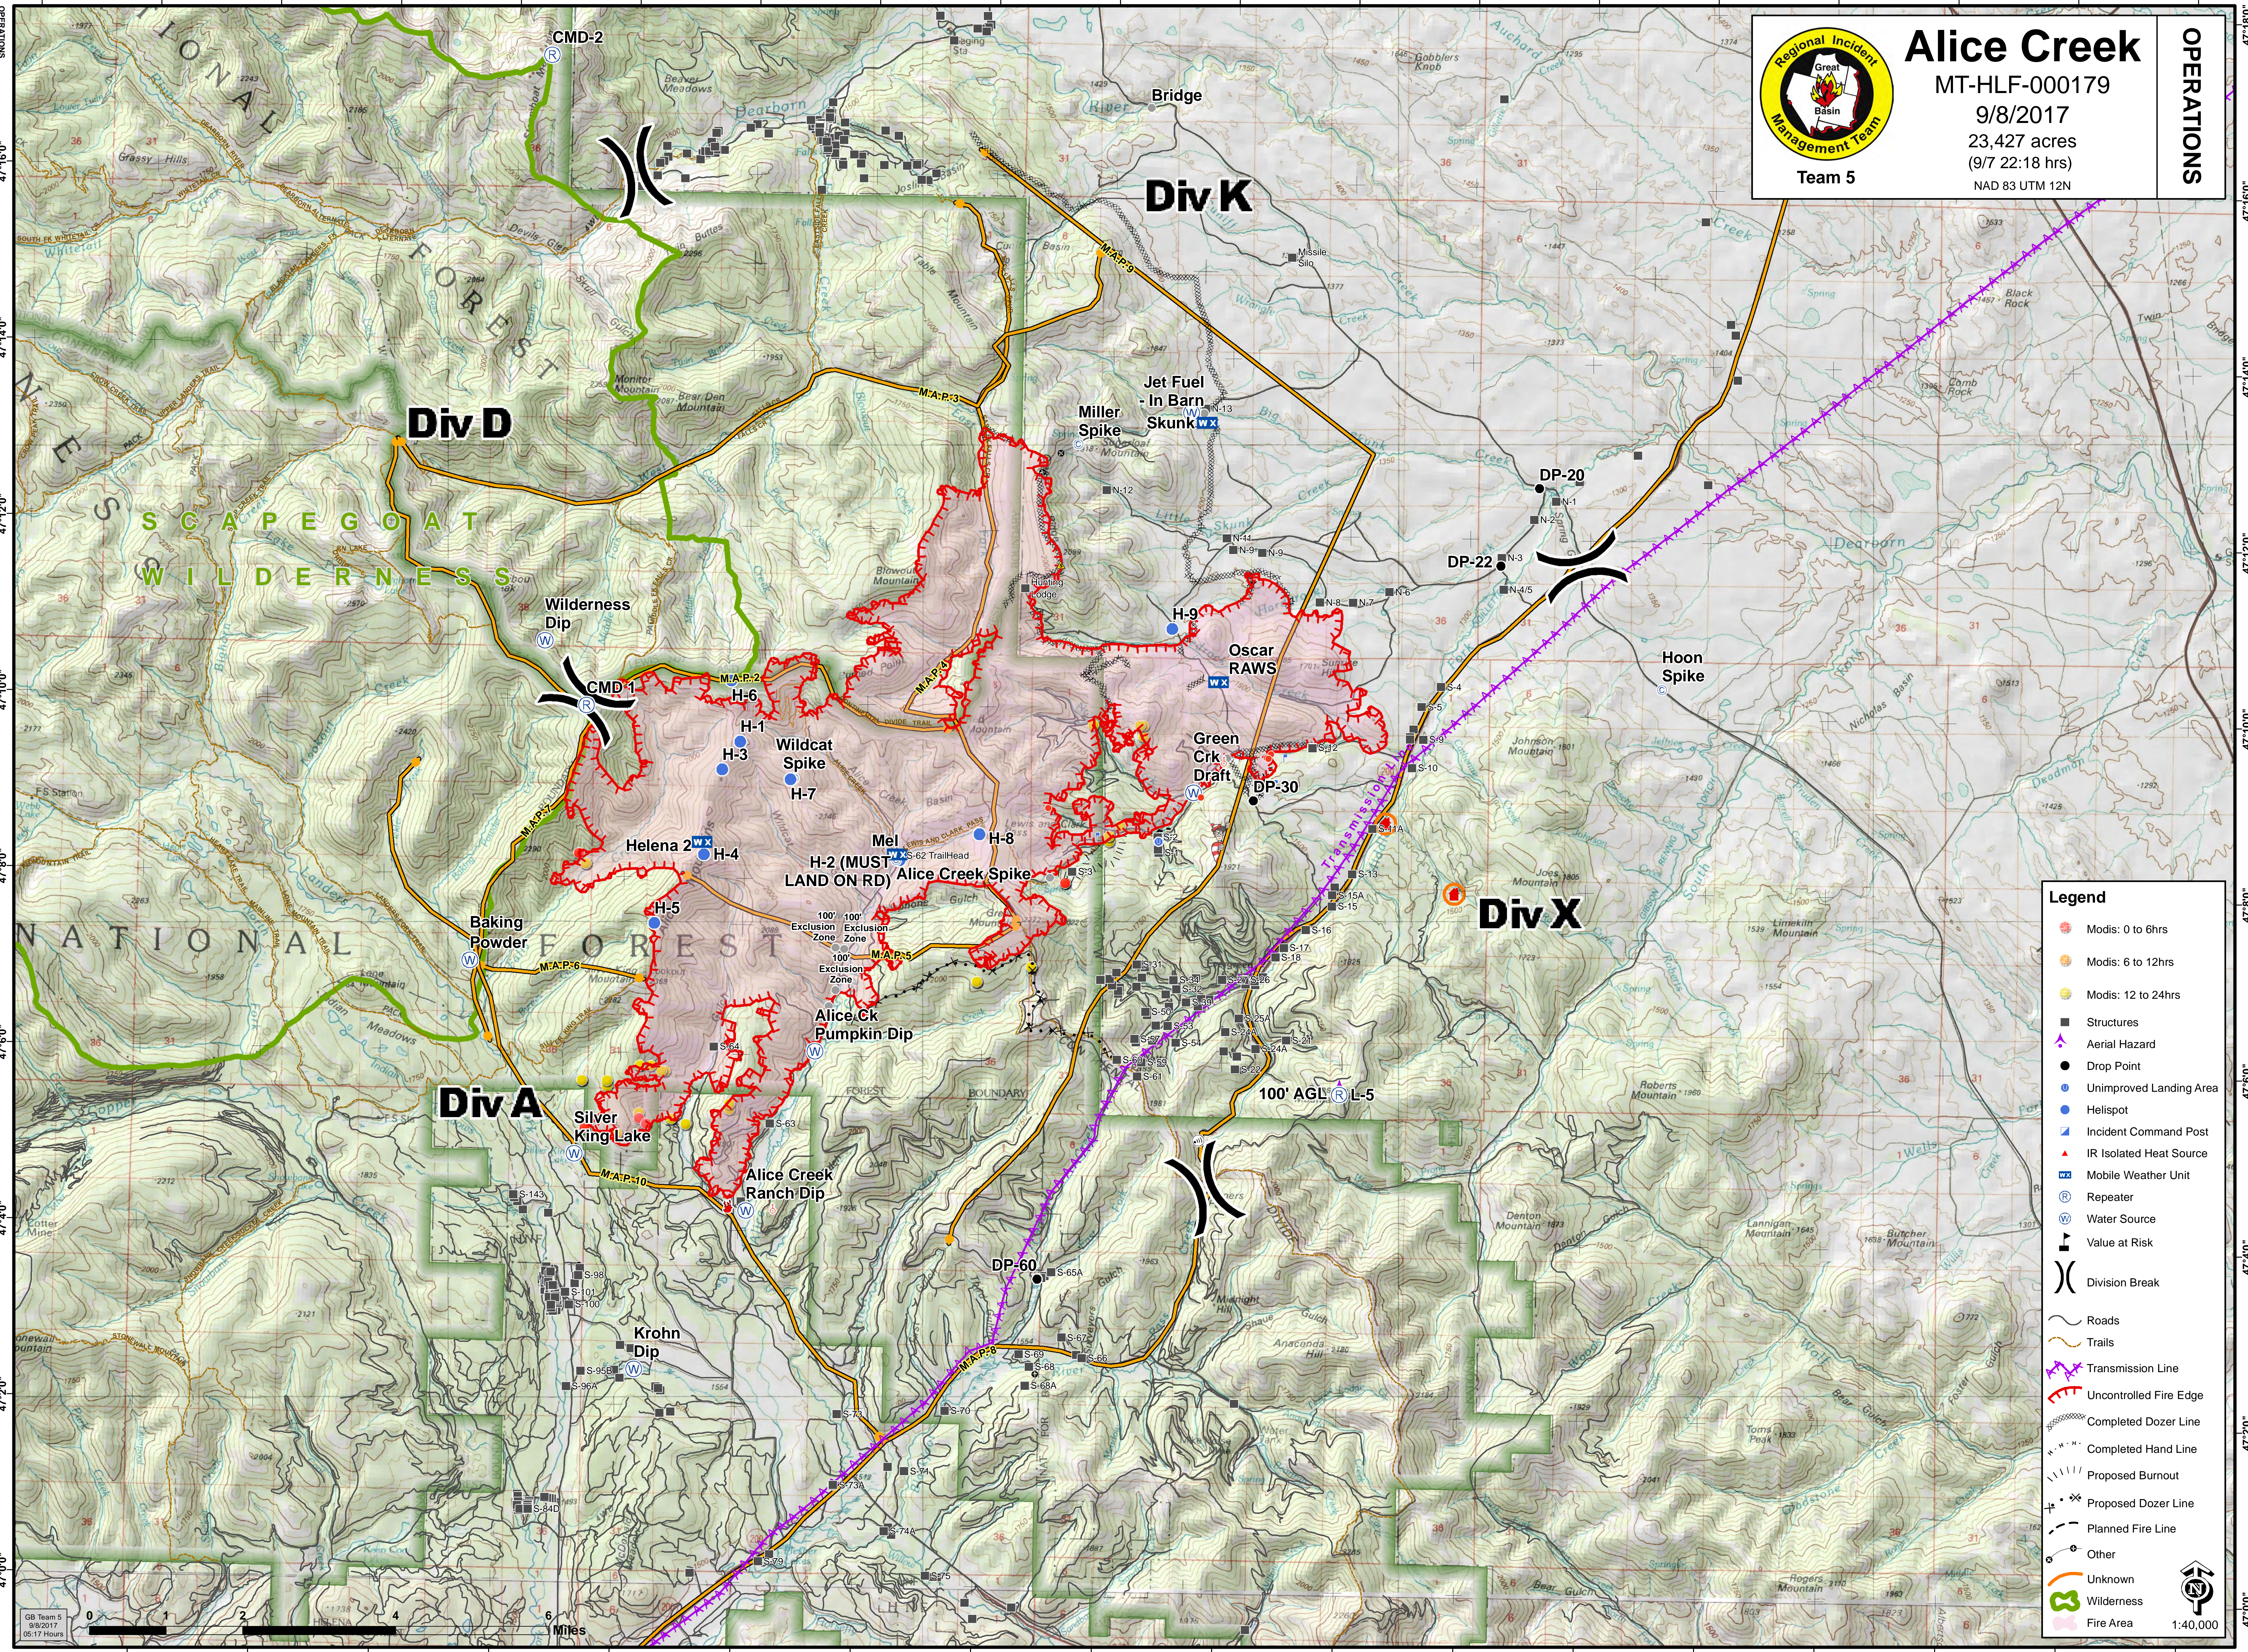

-112°42'0" -112°40'0" -112°38'0" -112°36'0" -112°34'0" -112°32'0" -112°30'0" -112°28'0" -112°26'0" -112°24'0" -112°22'0" -112°20'0" -112°18'0" -112°16'0" -112°14'0" -112°12'0" -112°10'0" -112°8'0" -112°6'0"

# Alice Creek

MT-HLF-000179

9/8/2017

23,427 acres

(9/7 22:18 hrs)

NAD 83 UTM 12N

Team 5

OPERATIONS

### Legend

- Modis: 0 to 6hrs
- Modis: 6 to 12hrs
- Modis: 12 to 24hrs
- Structures
- Aerial Hazard
- Drop Point
- Unimproved Landing Area
- Helispot
- Incident Command Post
- IR Isolated Heat Source
- Mobile Weather Unit
- Repeater
- Water Source
- Value at Risk
- Division Break
- Roads
- Trails
- Transmission Line
- Uncontrolled Fire Edge
- Completed Dozer Line
- Completed Hand Line
- Proposed Burnout
- Proposed Dozer Line
- Planned Fire Line
- Other
- Unknown
- Wilderness
- Fire Area

0 1 2 4 6 Miles  
GB Team 5  
9/8/2017  
05:17 Hours

1:40,000

-112°40'0" -112°38'0" -112°36'0" -112°34'0" -112°32'0" -112°30'0" -112°28'0" -112°26'0" -112°24'0" -112°22'0" -112°20'0" -112°18'0" -112°16'0" -112°14'0" -112°12'0" -112°10'0" -112°8'0" -112°6'0"