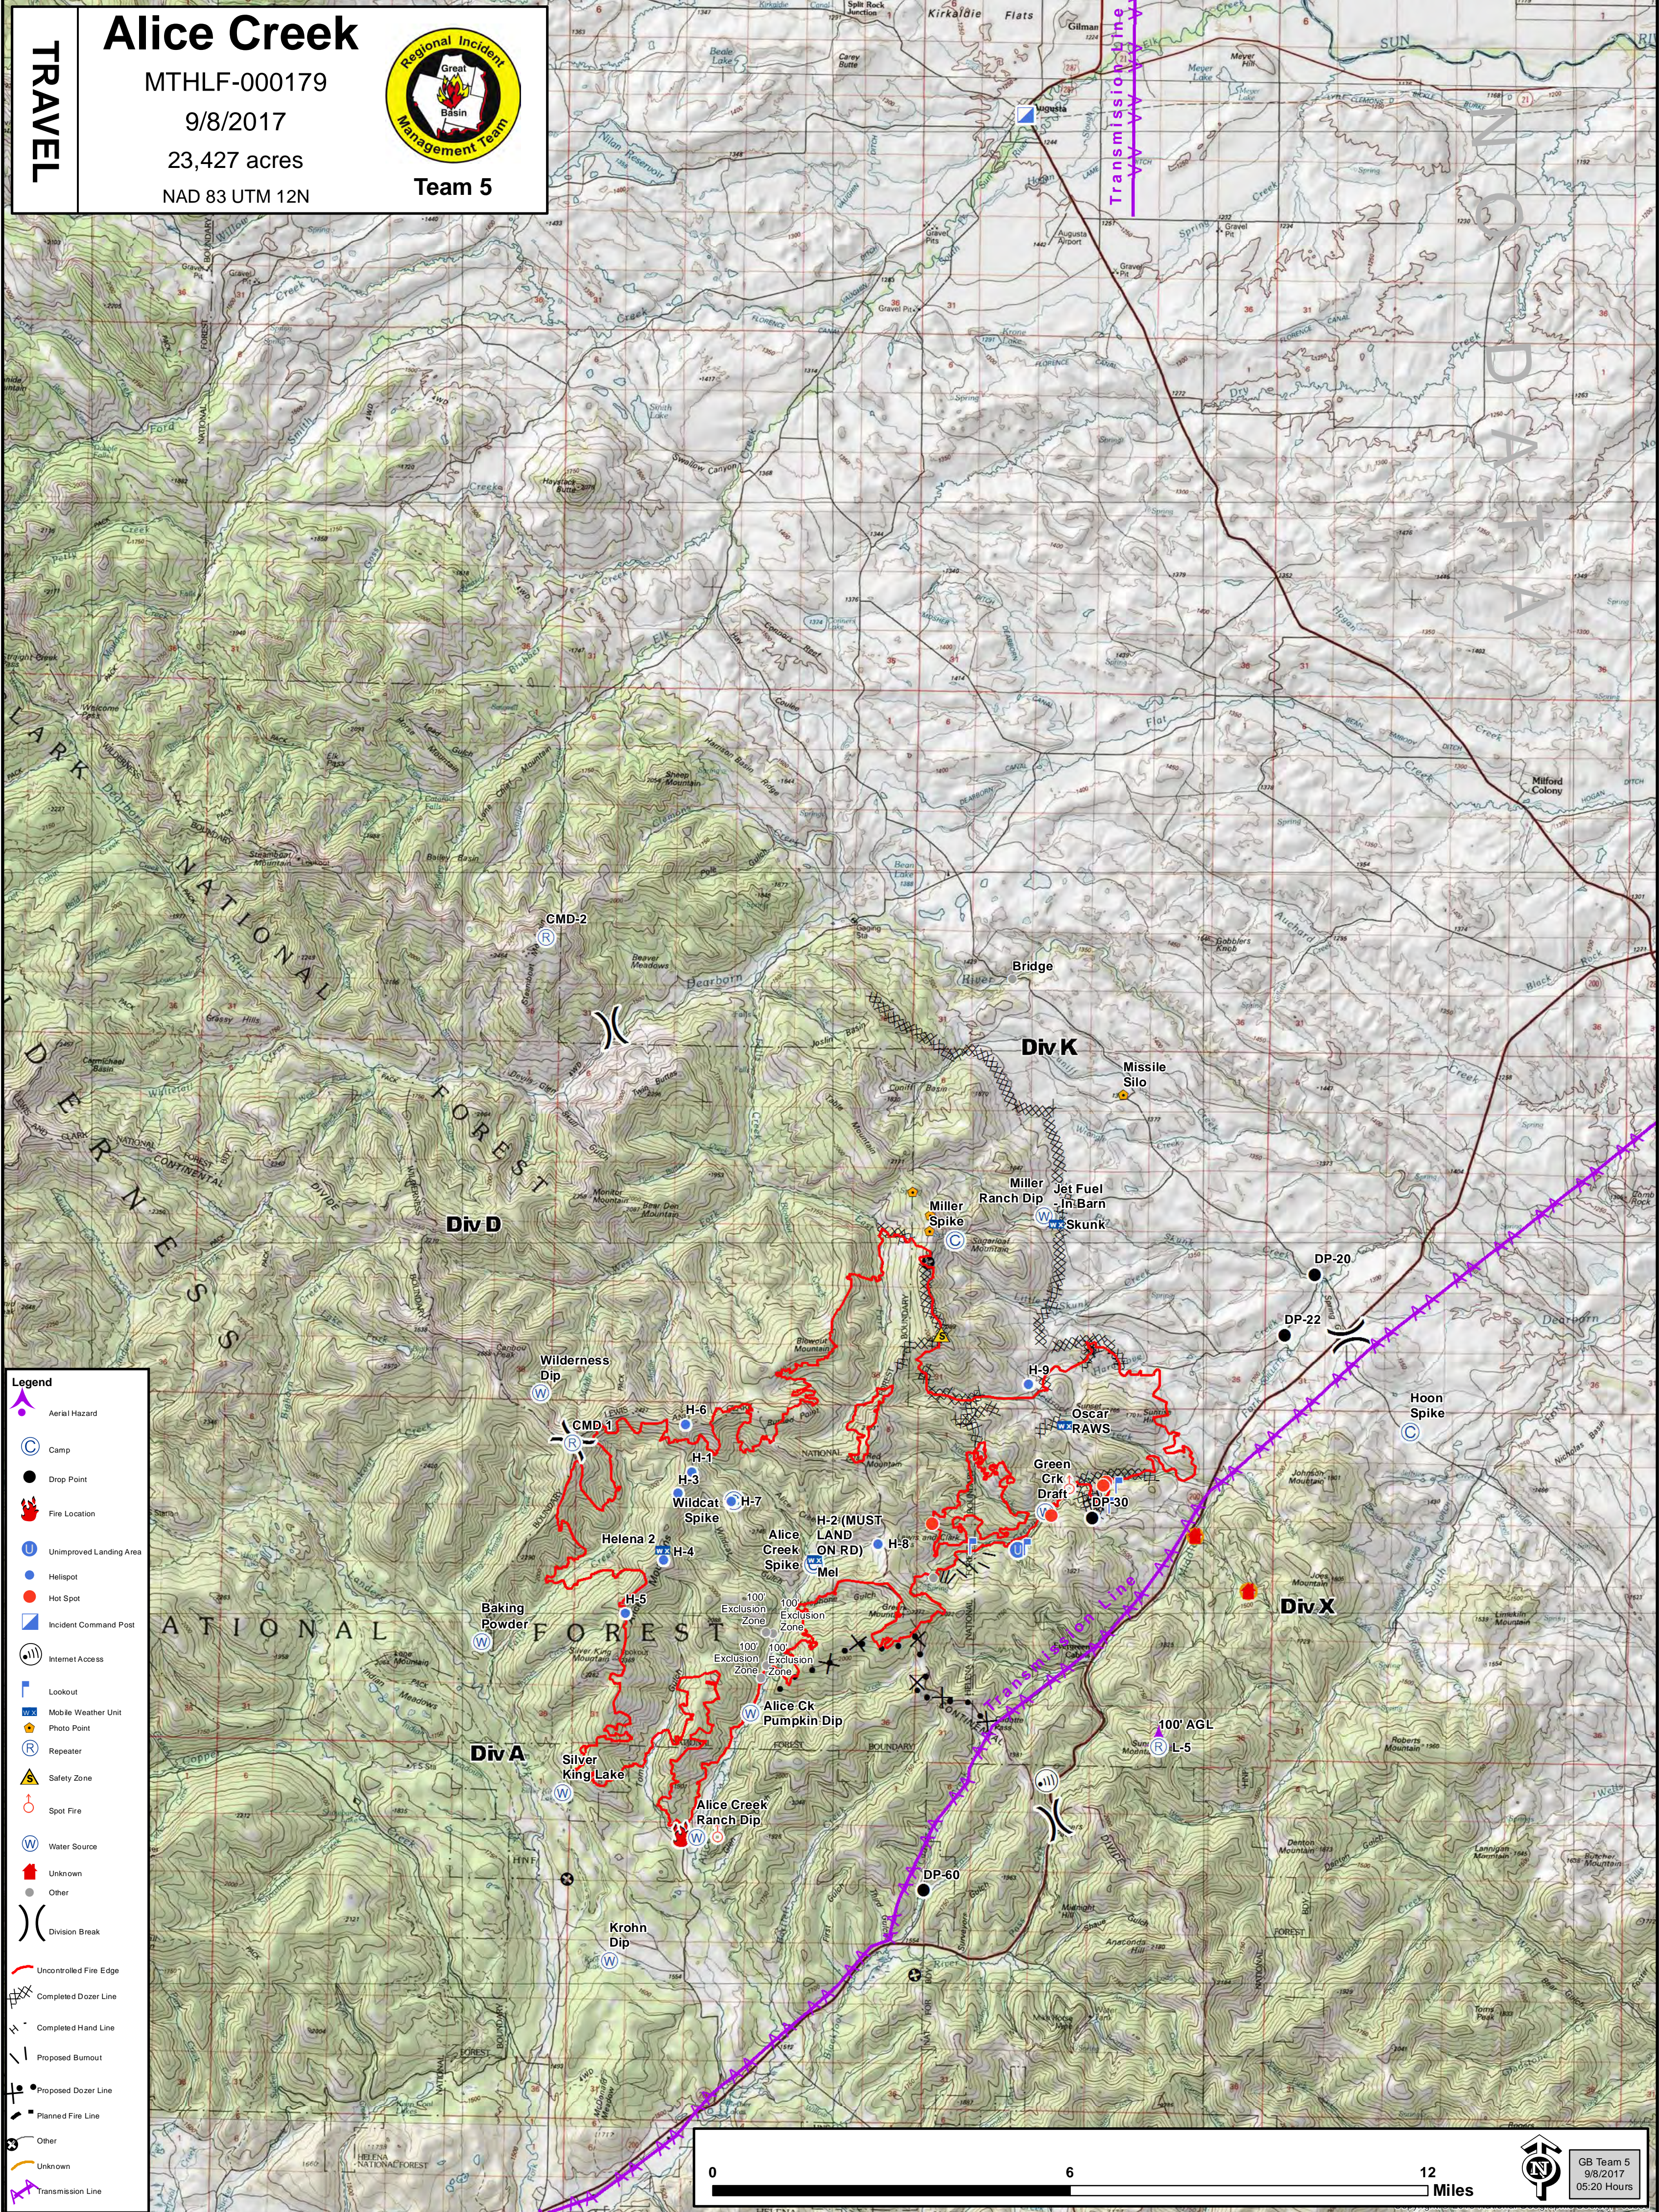

TRAVEL

# Alice Creek

MTHLF-000179

9/8/2017

23,427 acres

NAD 83 UTM 12N

Team 5

- Legend**
- Aerial Hazard
  - Camp
  - Drop Point
  - Fire Location
  - Unimproved Landing Area
  - Helispot
  - Hot Spot
  - Incident Command Post
  - Internet Access
  - Lookout
  - Mobile Weather Unit
  - Photo Point
  - Repeater
  - Safety Zone
  - Spot Fire
  - Water Source
  - Unknown
  - Other
  - Division Break
  - Uncontrolled Fire Edge
  - Completed Dozer Line
  - Completed Hand Line
  - Proposed Burnout
  - Proposed Dozer Line
  - Planned Fire Line
  - Other
  - Transmission Line

0 6 12 Miles

HELENA NATIONAL FOREST

GB Team 5  
9/8/2017  
05:20 Hours