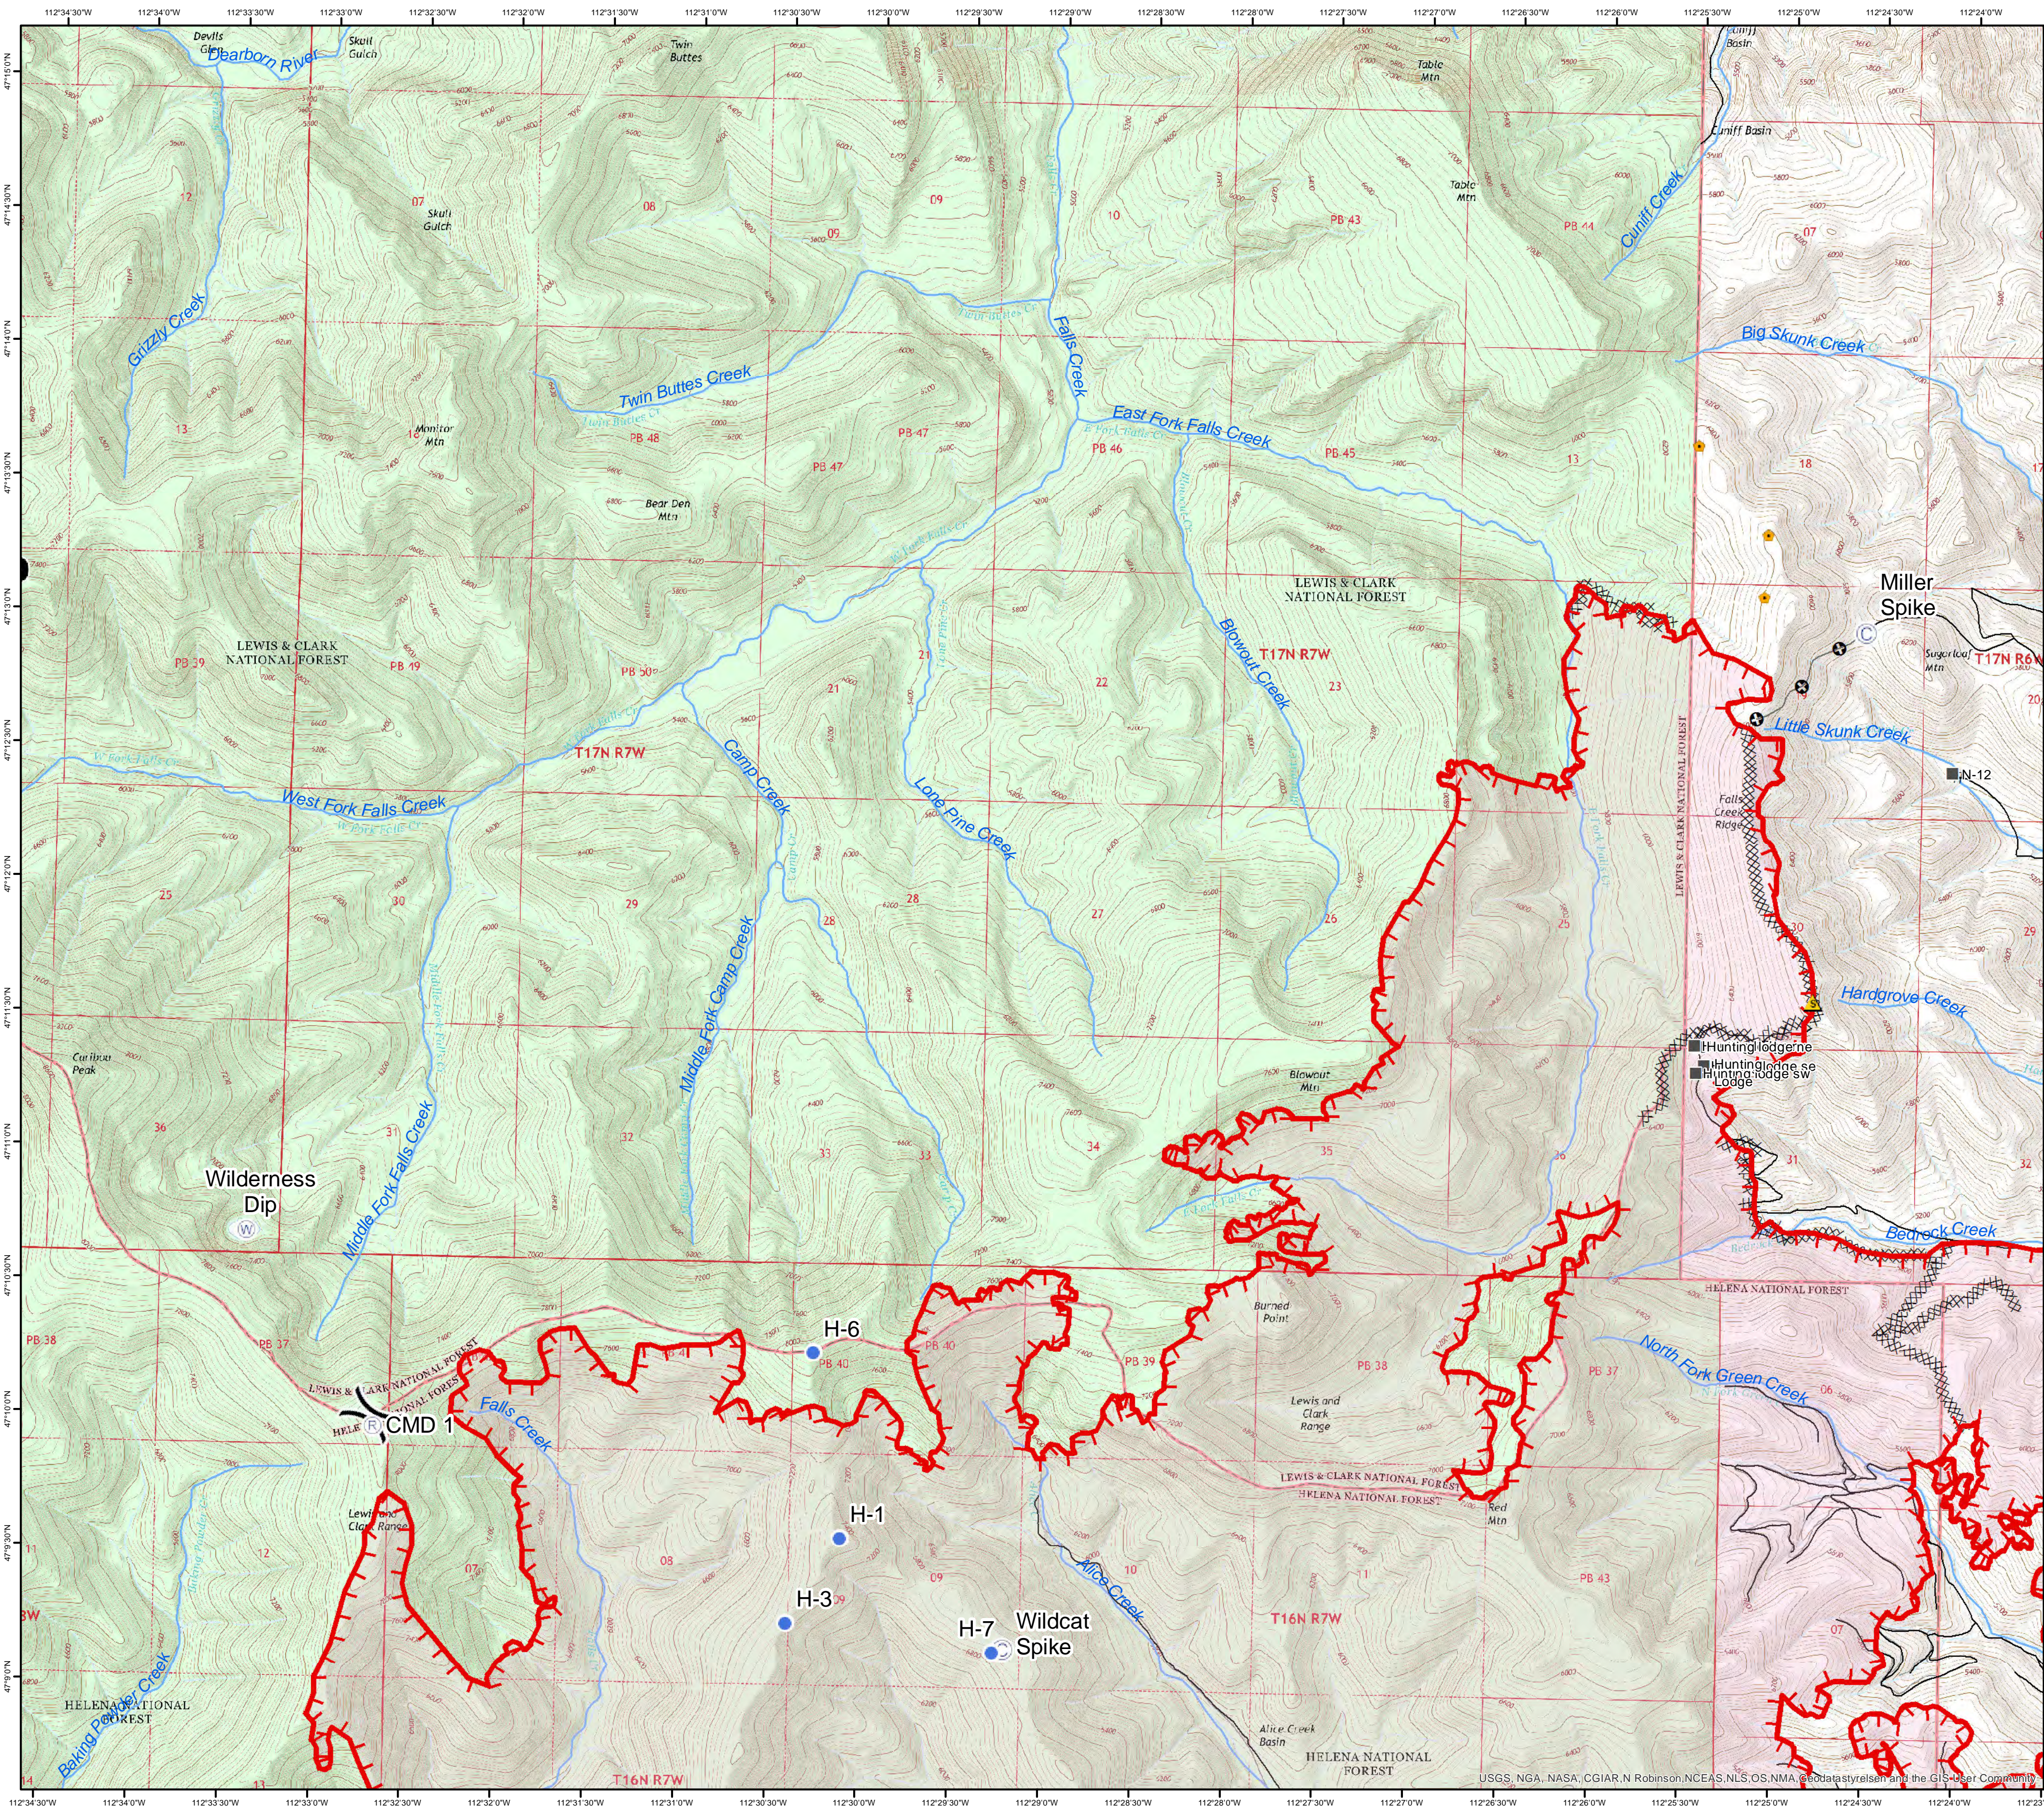

Alice Creek  
 MT-HLF-0179  
 9/09  
 (Perim 9/08 @ 21:00)

Div D

- Structures
- Camp
- ⊞ Helispot
- ⊞ Photo Point
- ⊞ Repeater
- ⊞ Safety Zone
- ⊞ Water Source
- ⊞ Division Break
- ⊞ Roads
- ⊞ Uncontrolled Fire Edge
- ⊞ Completed Dozer Line
- ⊞ Other
- ⊞ Fire Area
- FS
- PVT

0.5 Miles