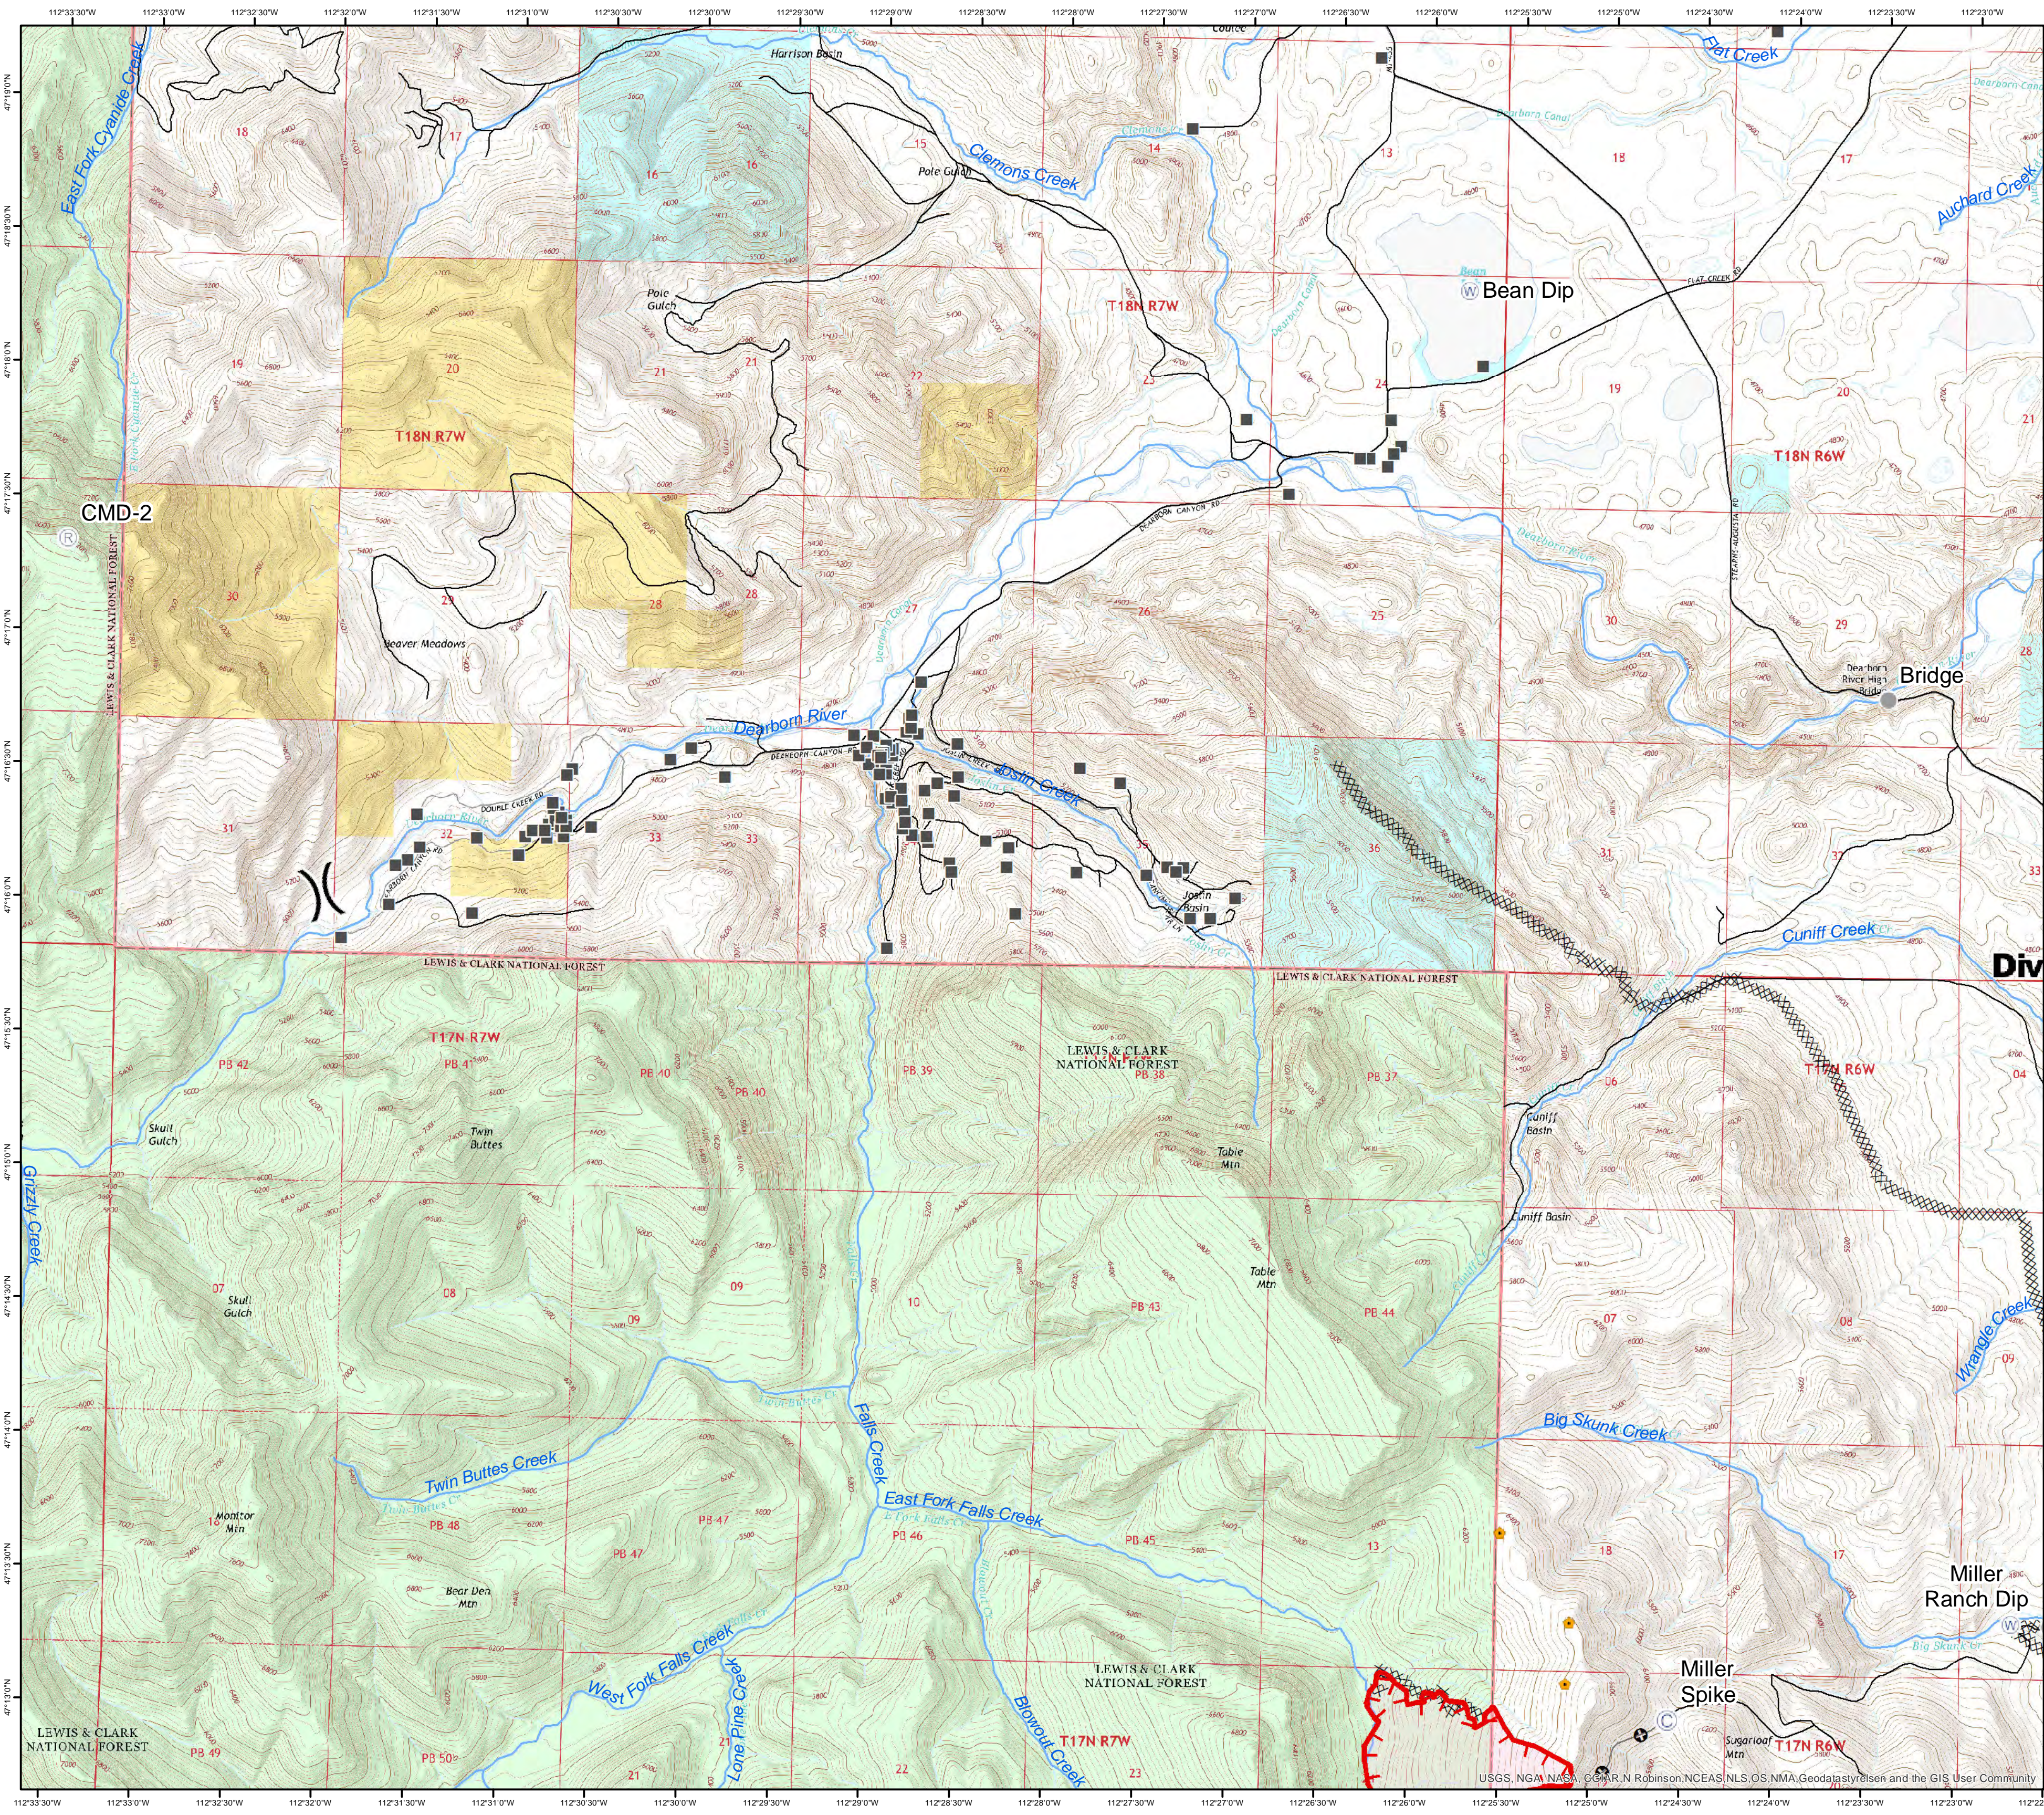

Div K North

- Structures
- ⊙ Camp
- ⊙ Mobile Weather Unit
- ⊙ Photo Point
- ⊙ Repeater
- ⊙ Water Source
- ⊙ Other
- Division Break
- Roads
- Uncontrolled Fire Edge
- Completed Dozer Line
- ⊙ Other
- Fire Area
- BLM
- FS
- PVT
- ST
- WTR

0.5 Miles