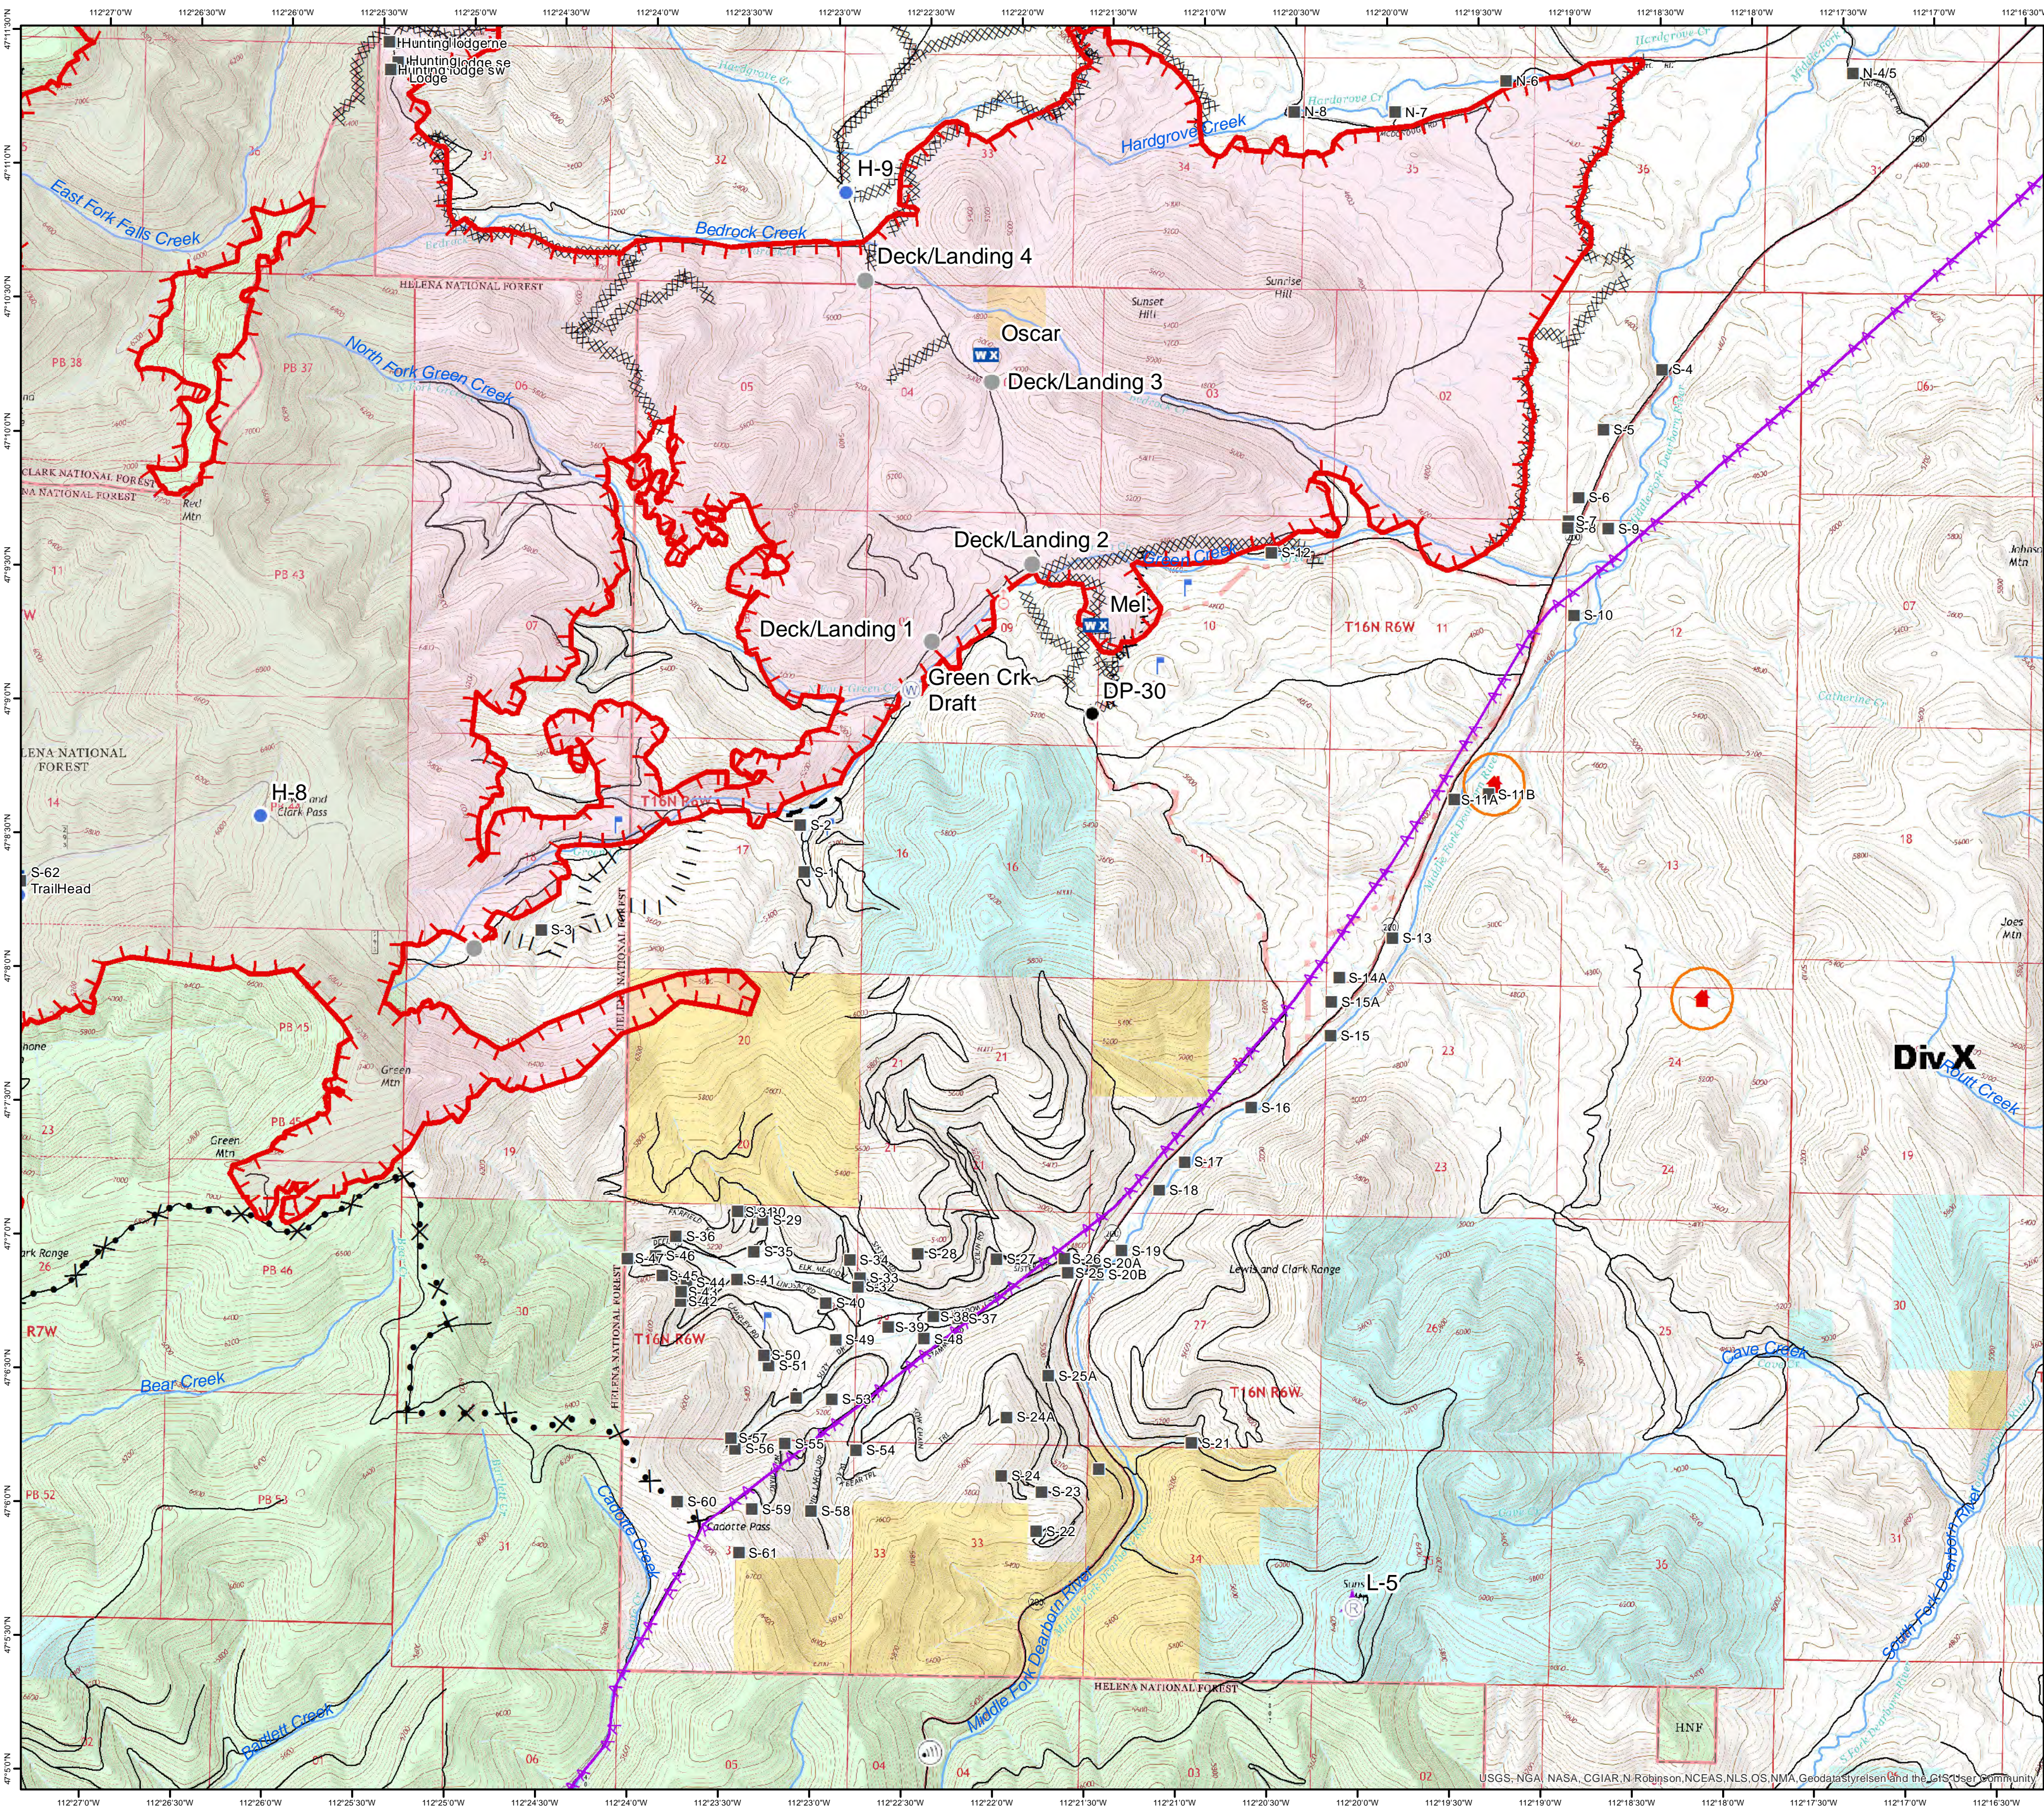

Alice Creek

MT-HLF-0179
9/09
(Perim 9/07 @ 22:18)

Div X

- Structures
- ⚡ Aerial Hazard
- ⛺ Camp
- ⚡ Drop Point
- ⚡ Helispot
- 🌐 Internet Access
- 👁 Lookout
- 📶 Mobile Weather Unit
- 📶 Repeater
- 🔥 Spot Fire
- 💧 Water Source
- 🔴 Unknown
- ⚡ Other
- 🛣 Roads
- ⚡ Transmission Lines
- 🔴 Uncontrolled Fire Edge
- 🛣 Completed Dozer Line
- ⚡ Completed Hand Line
- ⚡ Proposed Burnout
- 🛣 Proposed Dozer Line
- 🔴 Planned Fire Line
- 🔴 Unknown
- 🔴 Fire Area
- 🔴 Active Burnout
- 🟡 BLM
- 🟢 FS
- 🟢 PVT
- 🟢 ST

0.5 Miles