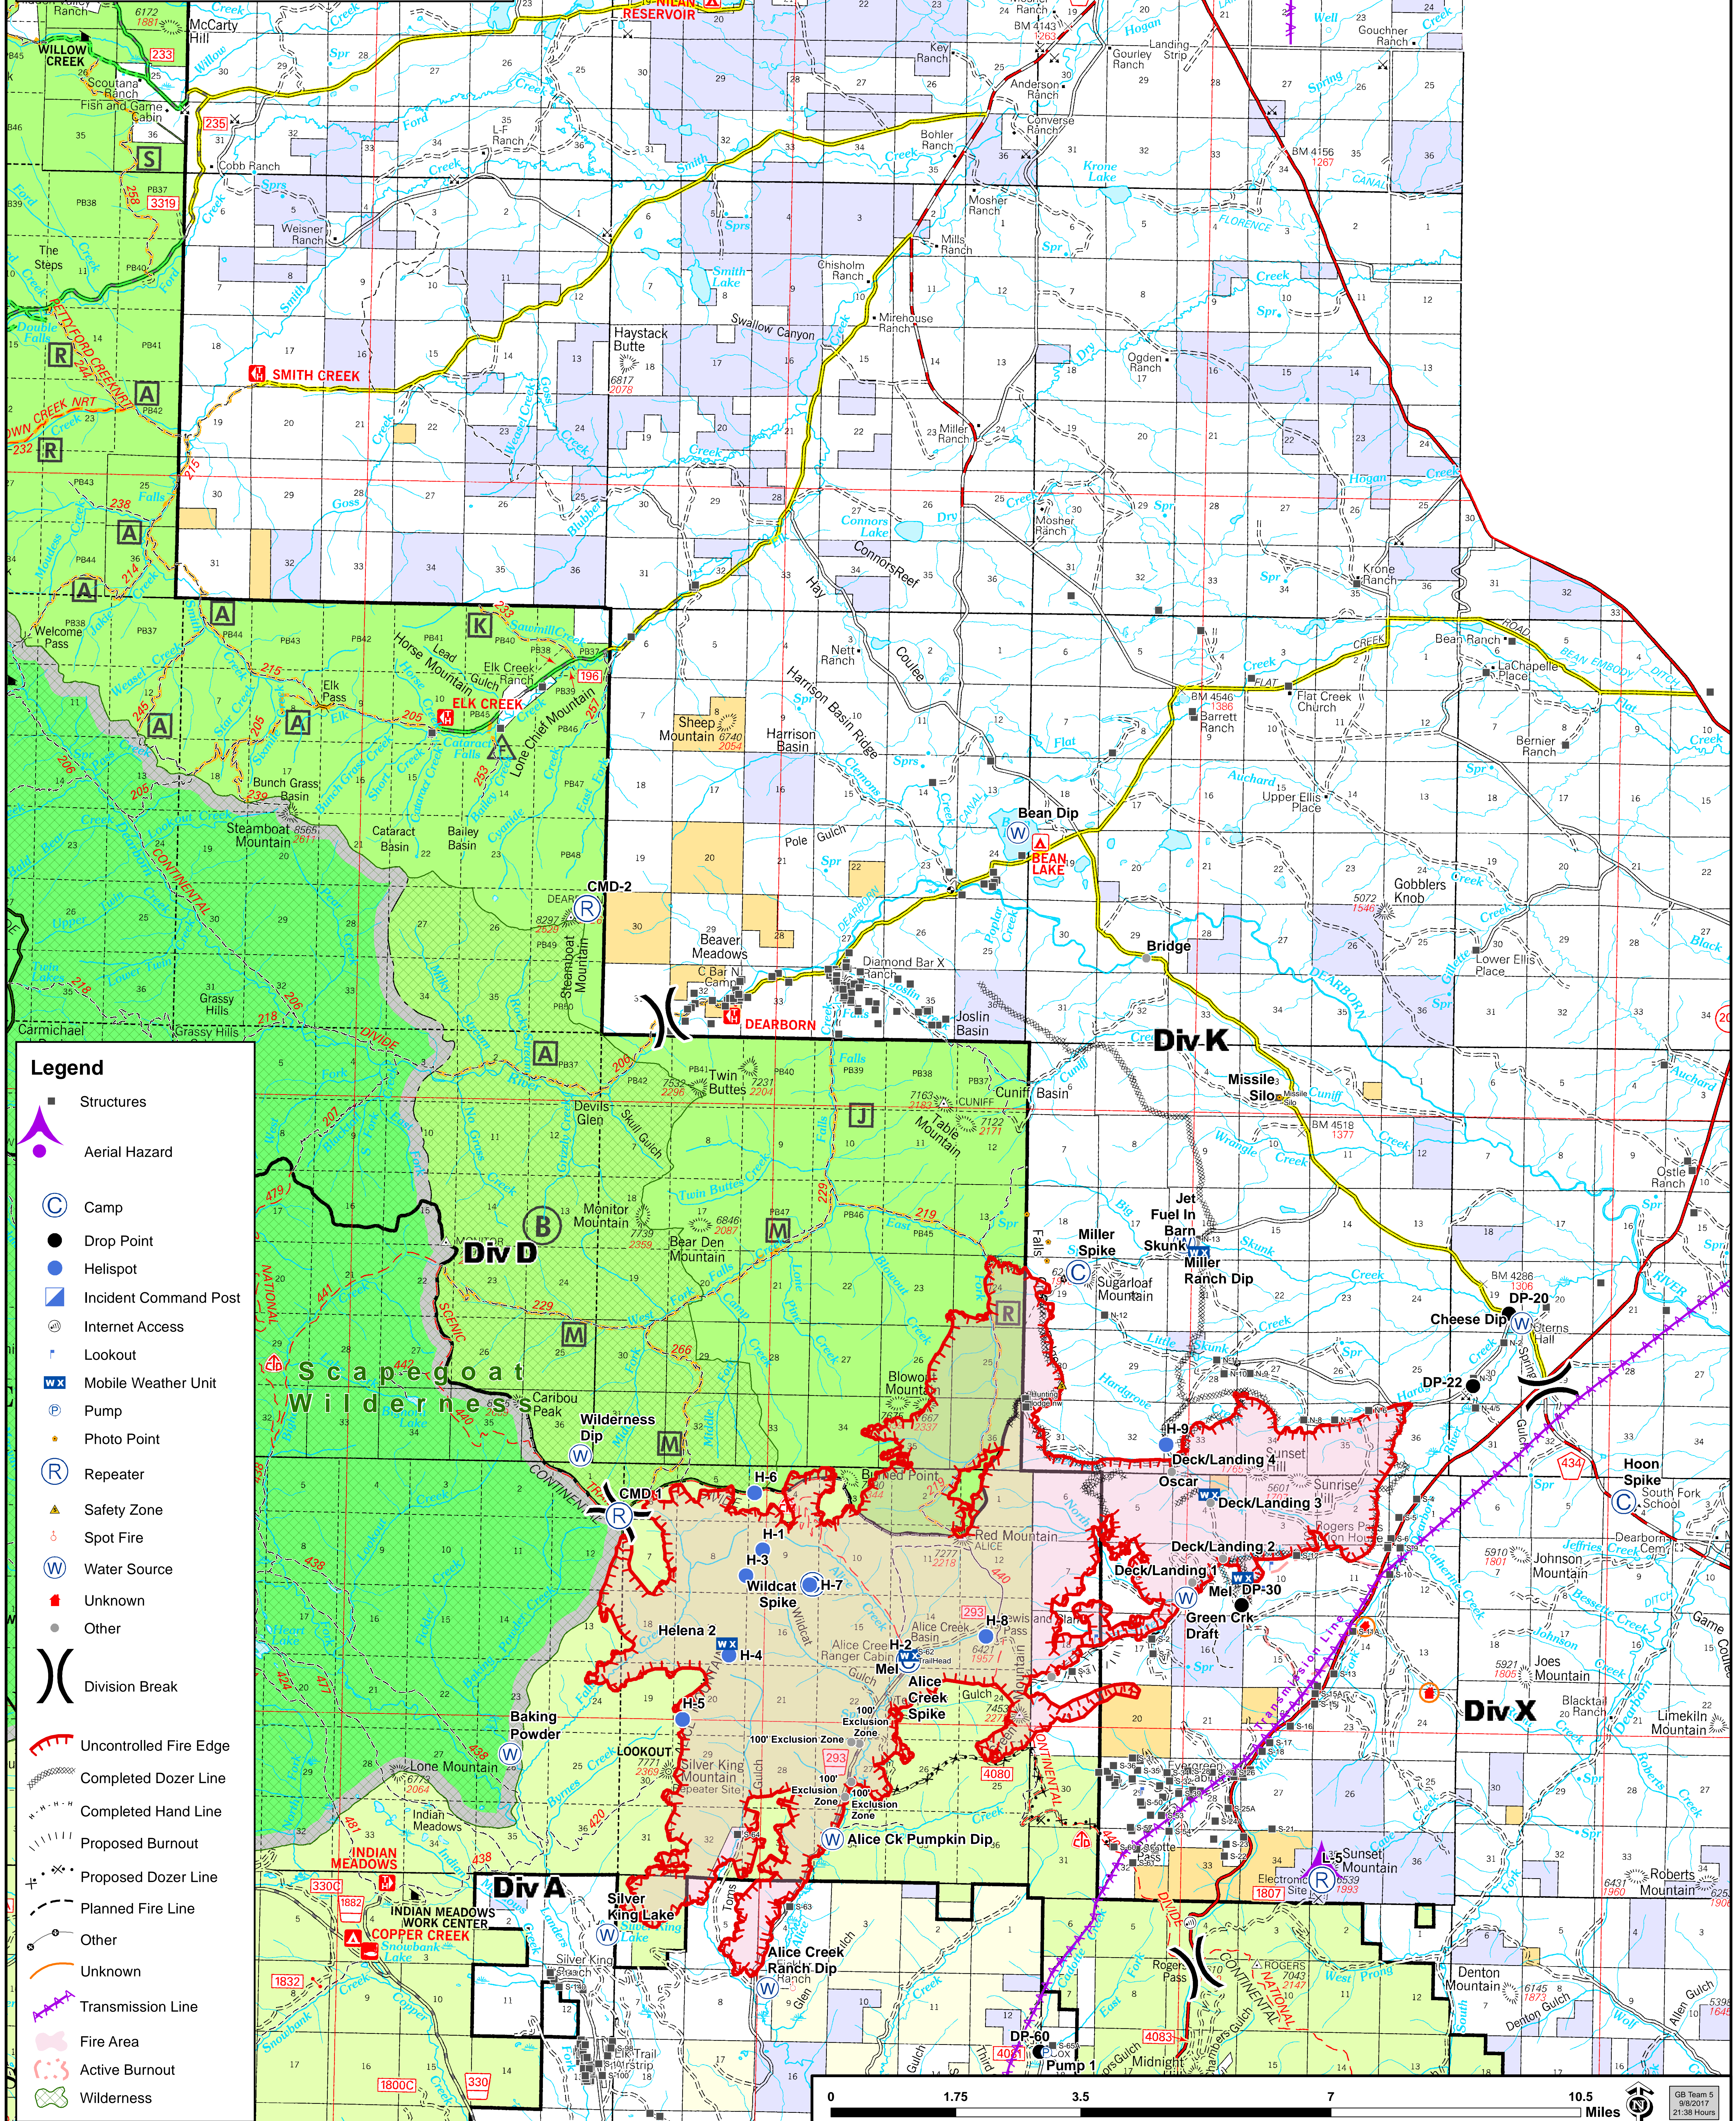

# Alice Creek

MTHLF-000179

9/9/2017

24,128 acres

NAD 83 UTM 12N

Team 5

COMMUNICATIONS

- ### Legend
- Structures
  - Aerial Hazard
  - Camp
  - Drop Point
  - Helispot
  - Incident Command Post
  - Internet Access
  - Lookout
  - Mobile Weather Unit
  - Pump
  - Photo Point
  - Repeater
  - Safety Zone
  - Spot Fire
  - Water Source
  - Unknown
  - Other
  - Division Break
  - Uncontrolled Fire Edge
  - Completed Dozer Line
  - Completed Hand Line
  - Proposed Burnout
  - Proposed Dozer Line
  - Planned Fire Line
  - Other
  - Unknown
  - Transmission Line
  - Fire Area
  - Active Burnout
  - Wilderness

GB Team 5  
9/9/2017  
21:38 Hours