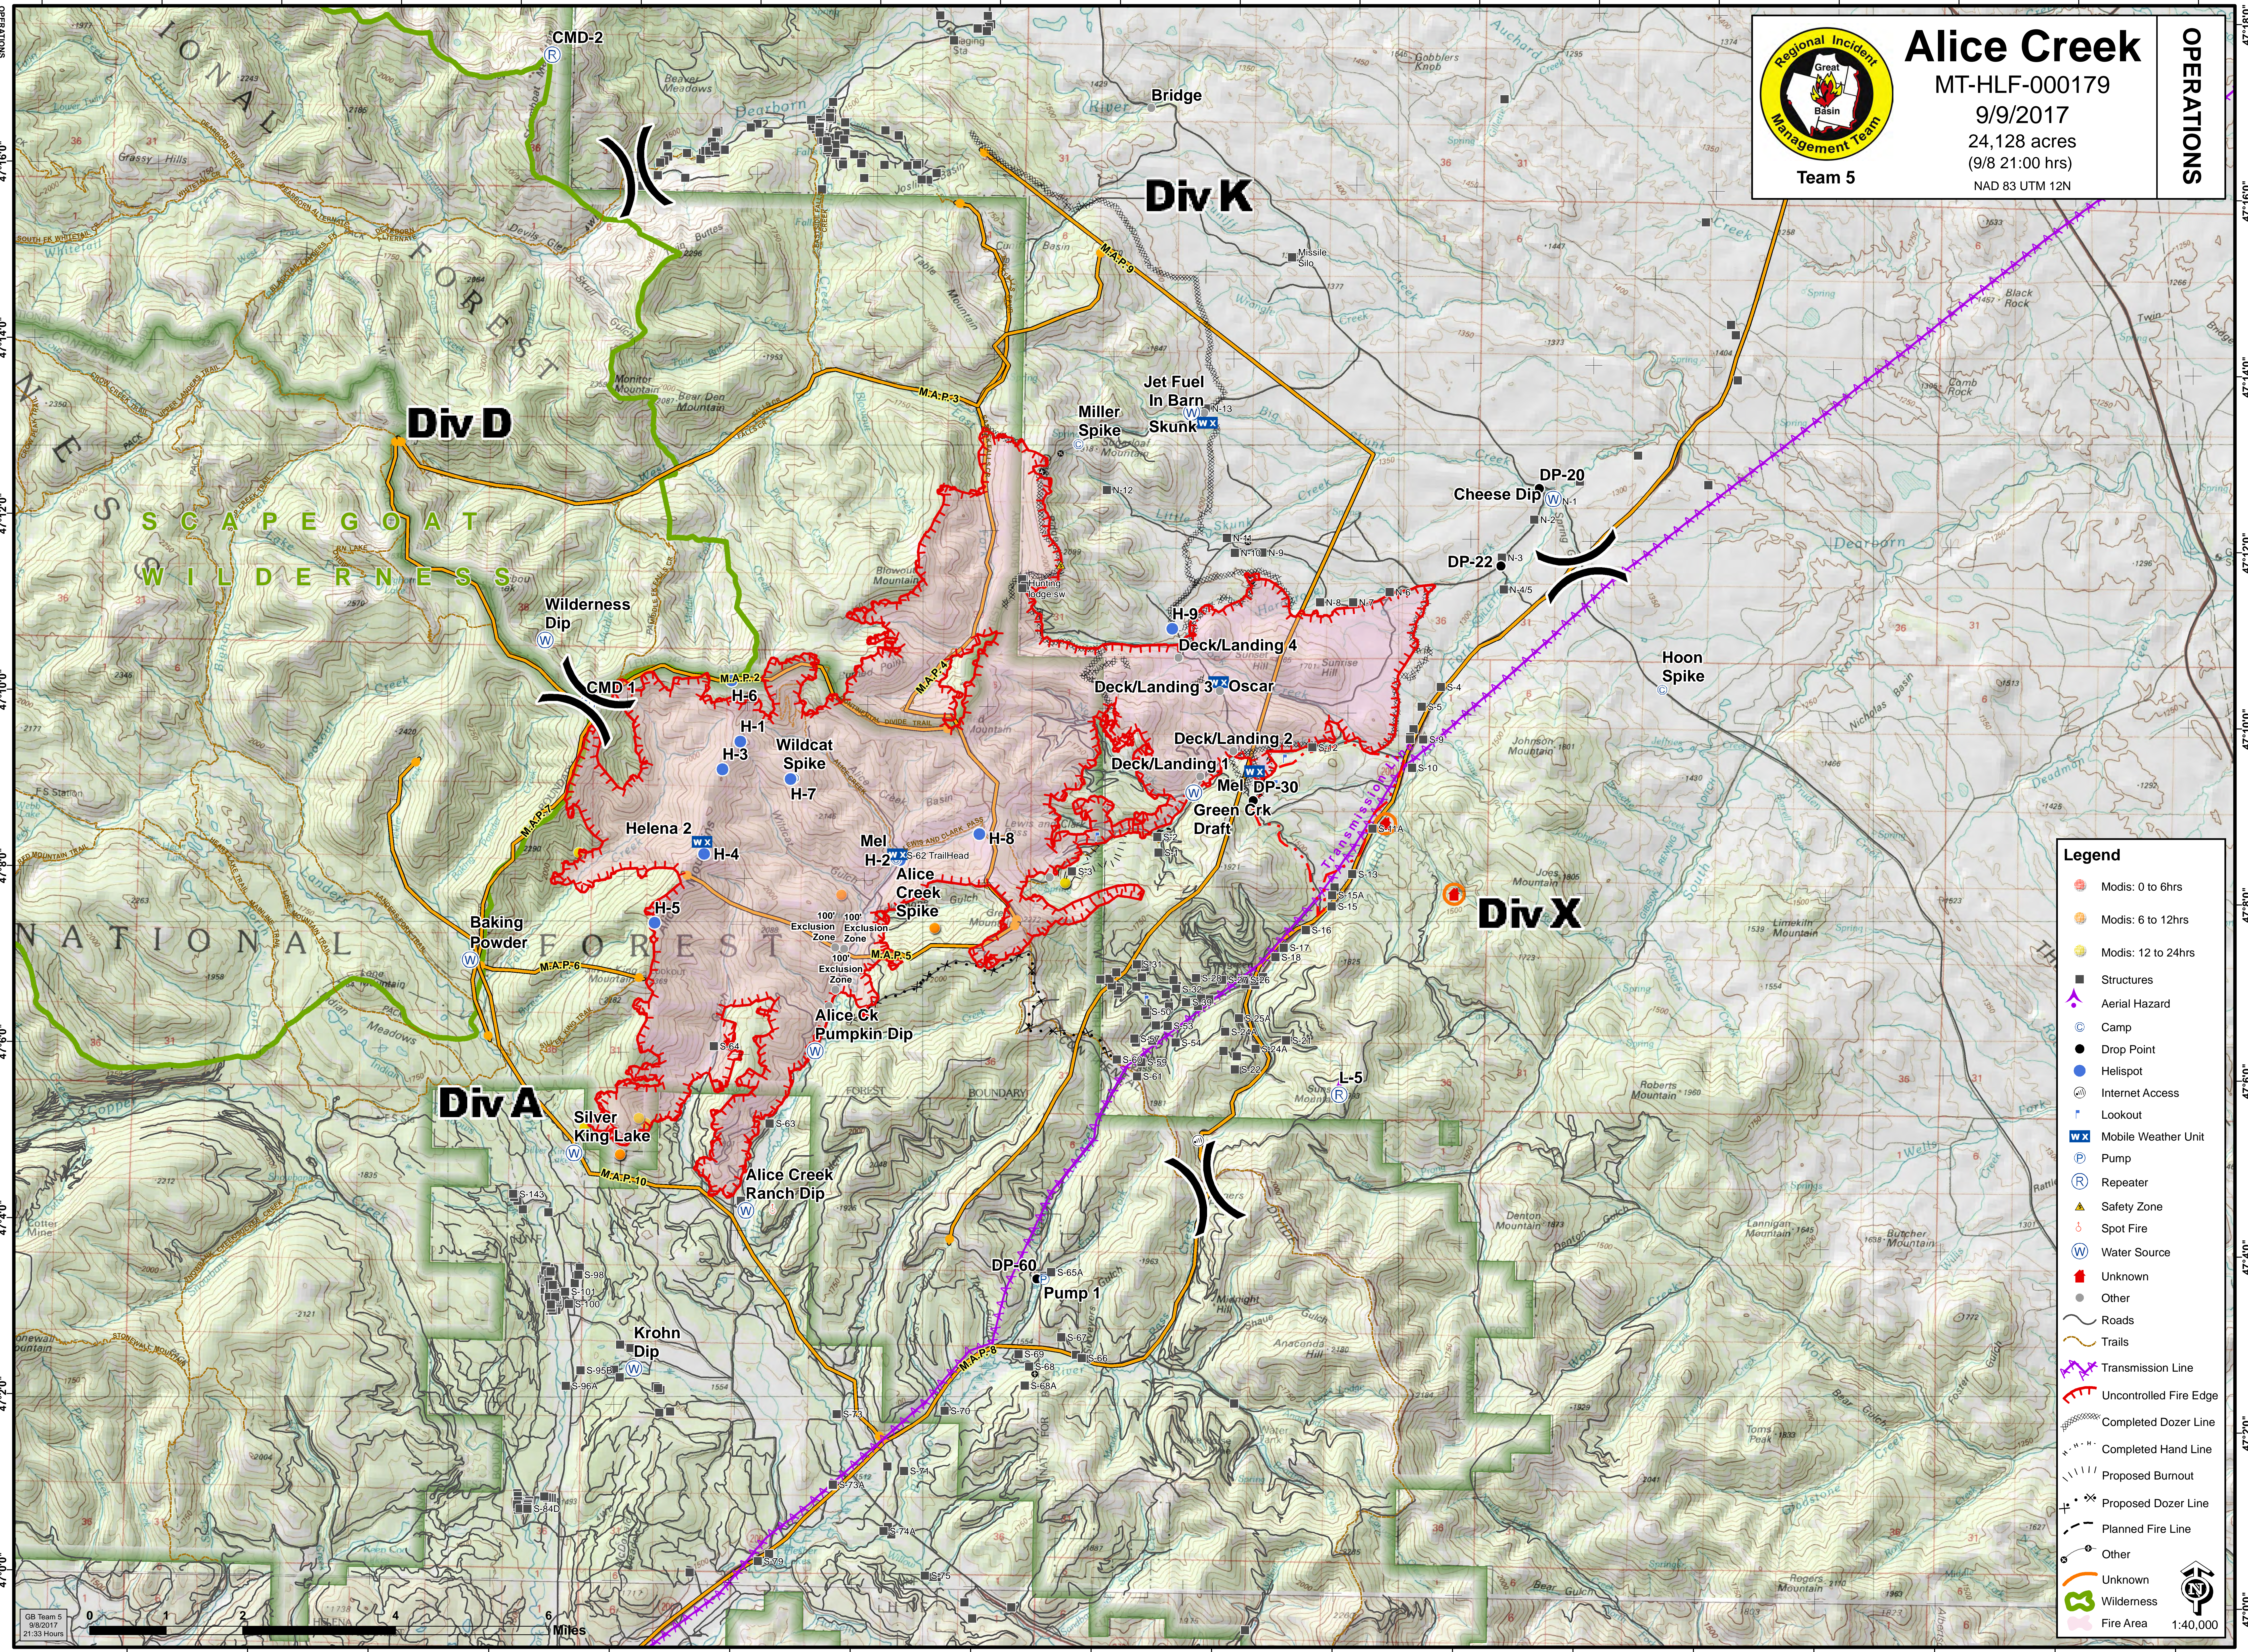

-112°42'0" -112°40'0" -112°38'0" -112°36'0" -112°34'0" -112°32'0" -112°30'0" -112°28'0" -112°26'0" -112°24'0" -112°22'0" -112°20'0" -112°18'0" -112°16'0" -112°14'0" -112°12'0" -112°10'0" -112°8'0" -112°6'0"

Alice Creek
MT-HLF-000179
9/9/2017
24,128 acres
(9/8 21:00 hrs)
NAD 83 UTM 12N

OPERATIONS

Team 5

- Legend**
- Modis: 0 to 6hrs
 - Modis: 6 to 12hrs
 - Modis: 12 to 24hrs
 - Structures
 - ▲ Aerial Hazard
 - ⊙ Camp
 - Drop Point
 - Helispot
 - ⊙ Internet Access
 - ⊙ Lookout
 - ⊙ Mobile Weather Unit
 - ⊙ Pump
 - ⊙ Repeater
 - ▲ Safety Zone
 - Spot Fire
 - ⊙ Water Source
 - Unknown
 - Other
 - Roads
 - Trails
 - Transmission Line
 - Uncontrolled Fire Edge
 - Completed Dozer Line
 - Completed Hand Line
 - Proposed Burnout
 - Proposed Dozer Line
 - Planned Fire Line
 - Other
 - Unknown
 - Wilderness
 - Fire Area

GB Team 5
9/8/2017
21:33 Hours

1:40,000