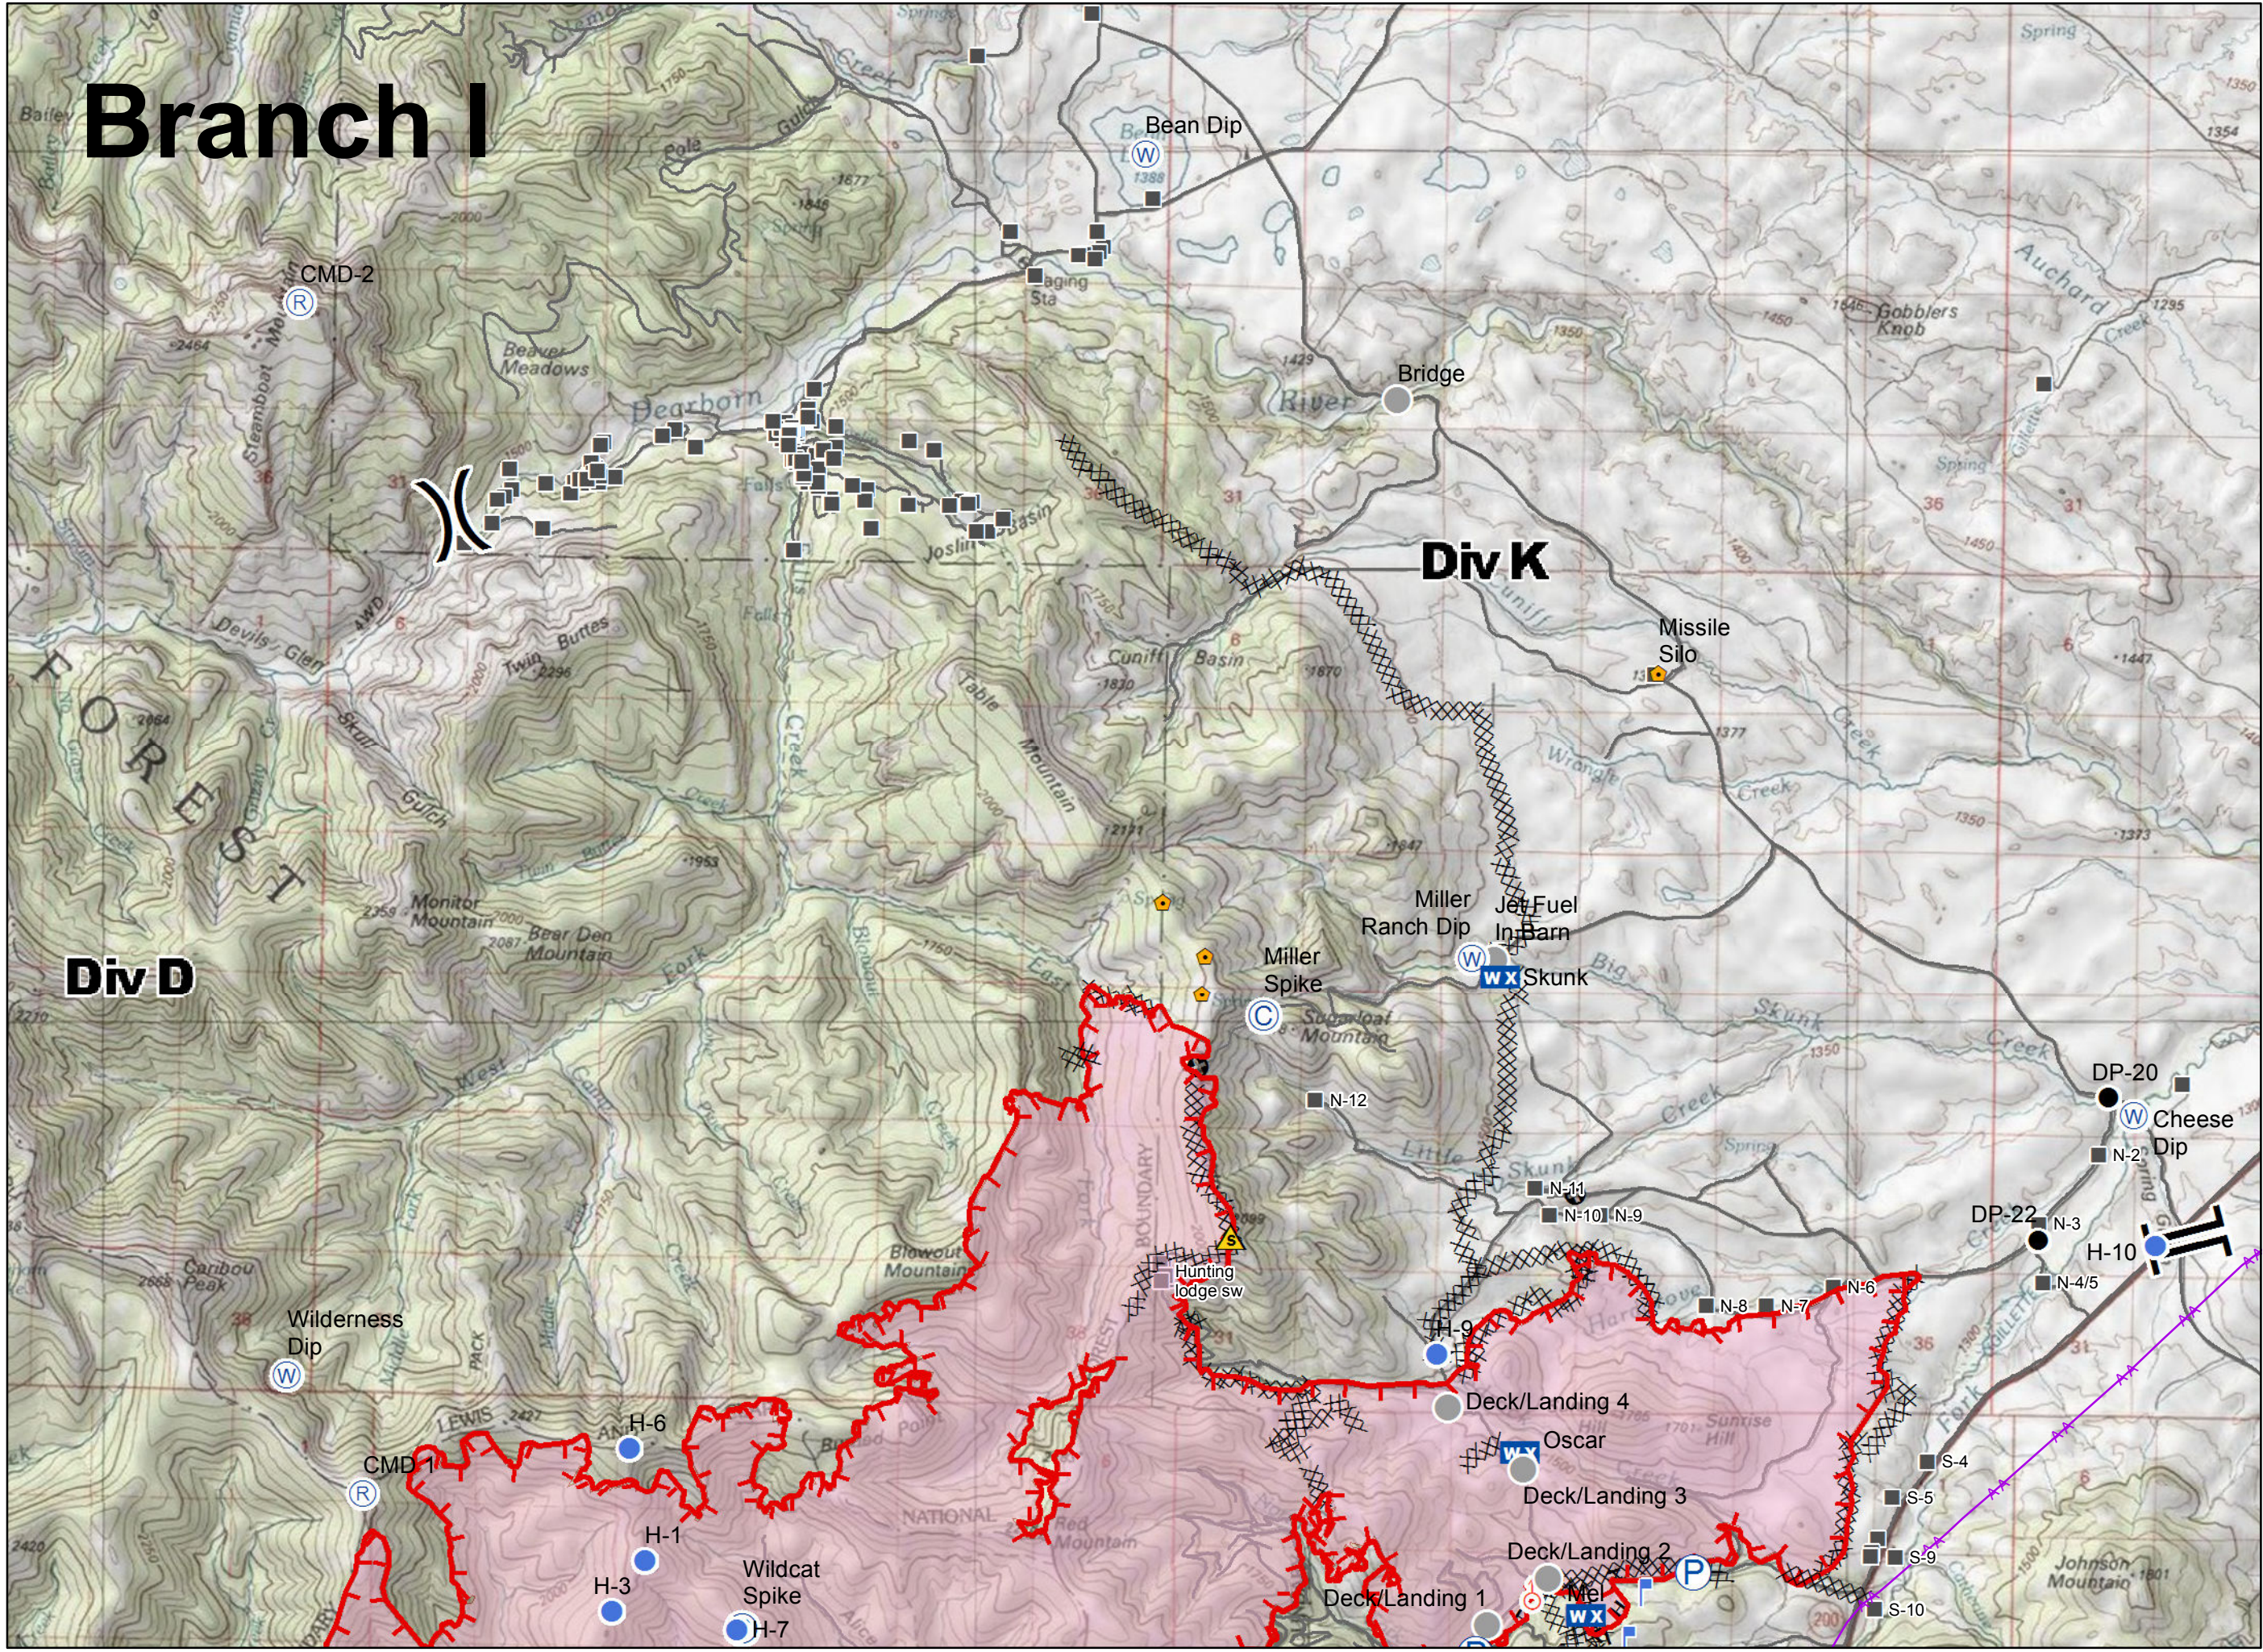

Branch I

- Structures
- Ⓒ Camp
- Drop Point
- Helispot
- ⌚ Lookout
- WX Mobile Weather Unit
- ⒫ Pump
- 📍 Photo Point
- Ⓔ Repeater
- ⚠ Safety Zone
- 🔥 Spot Fire
- Ⓔ Water Source
- Other
- ⌋ Division Break
- ⌋ Branch Break
- 🔴 Uncontrolled Fire Edge
- ⌘ Completed Dozer Line
- H - Completed Hand Line
- ⌘ Proposed Dozer Line
- ⊕ Other
- ⚡ Transmission Lines
- Roads