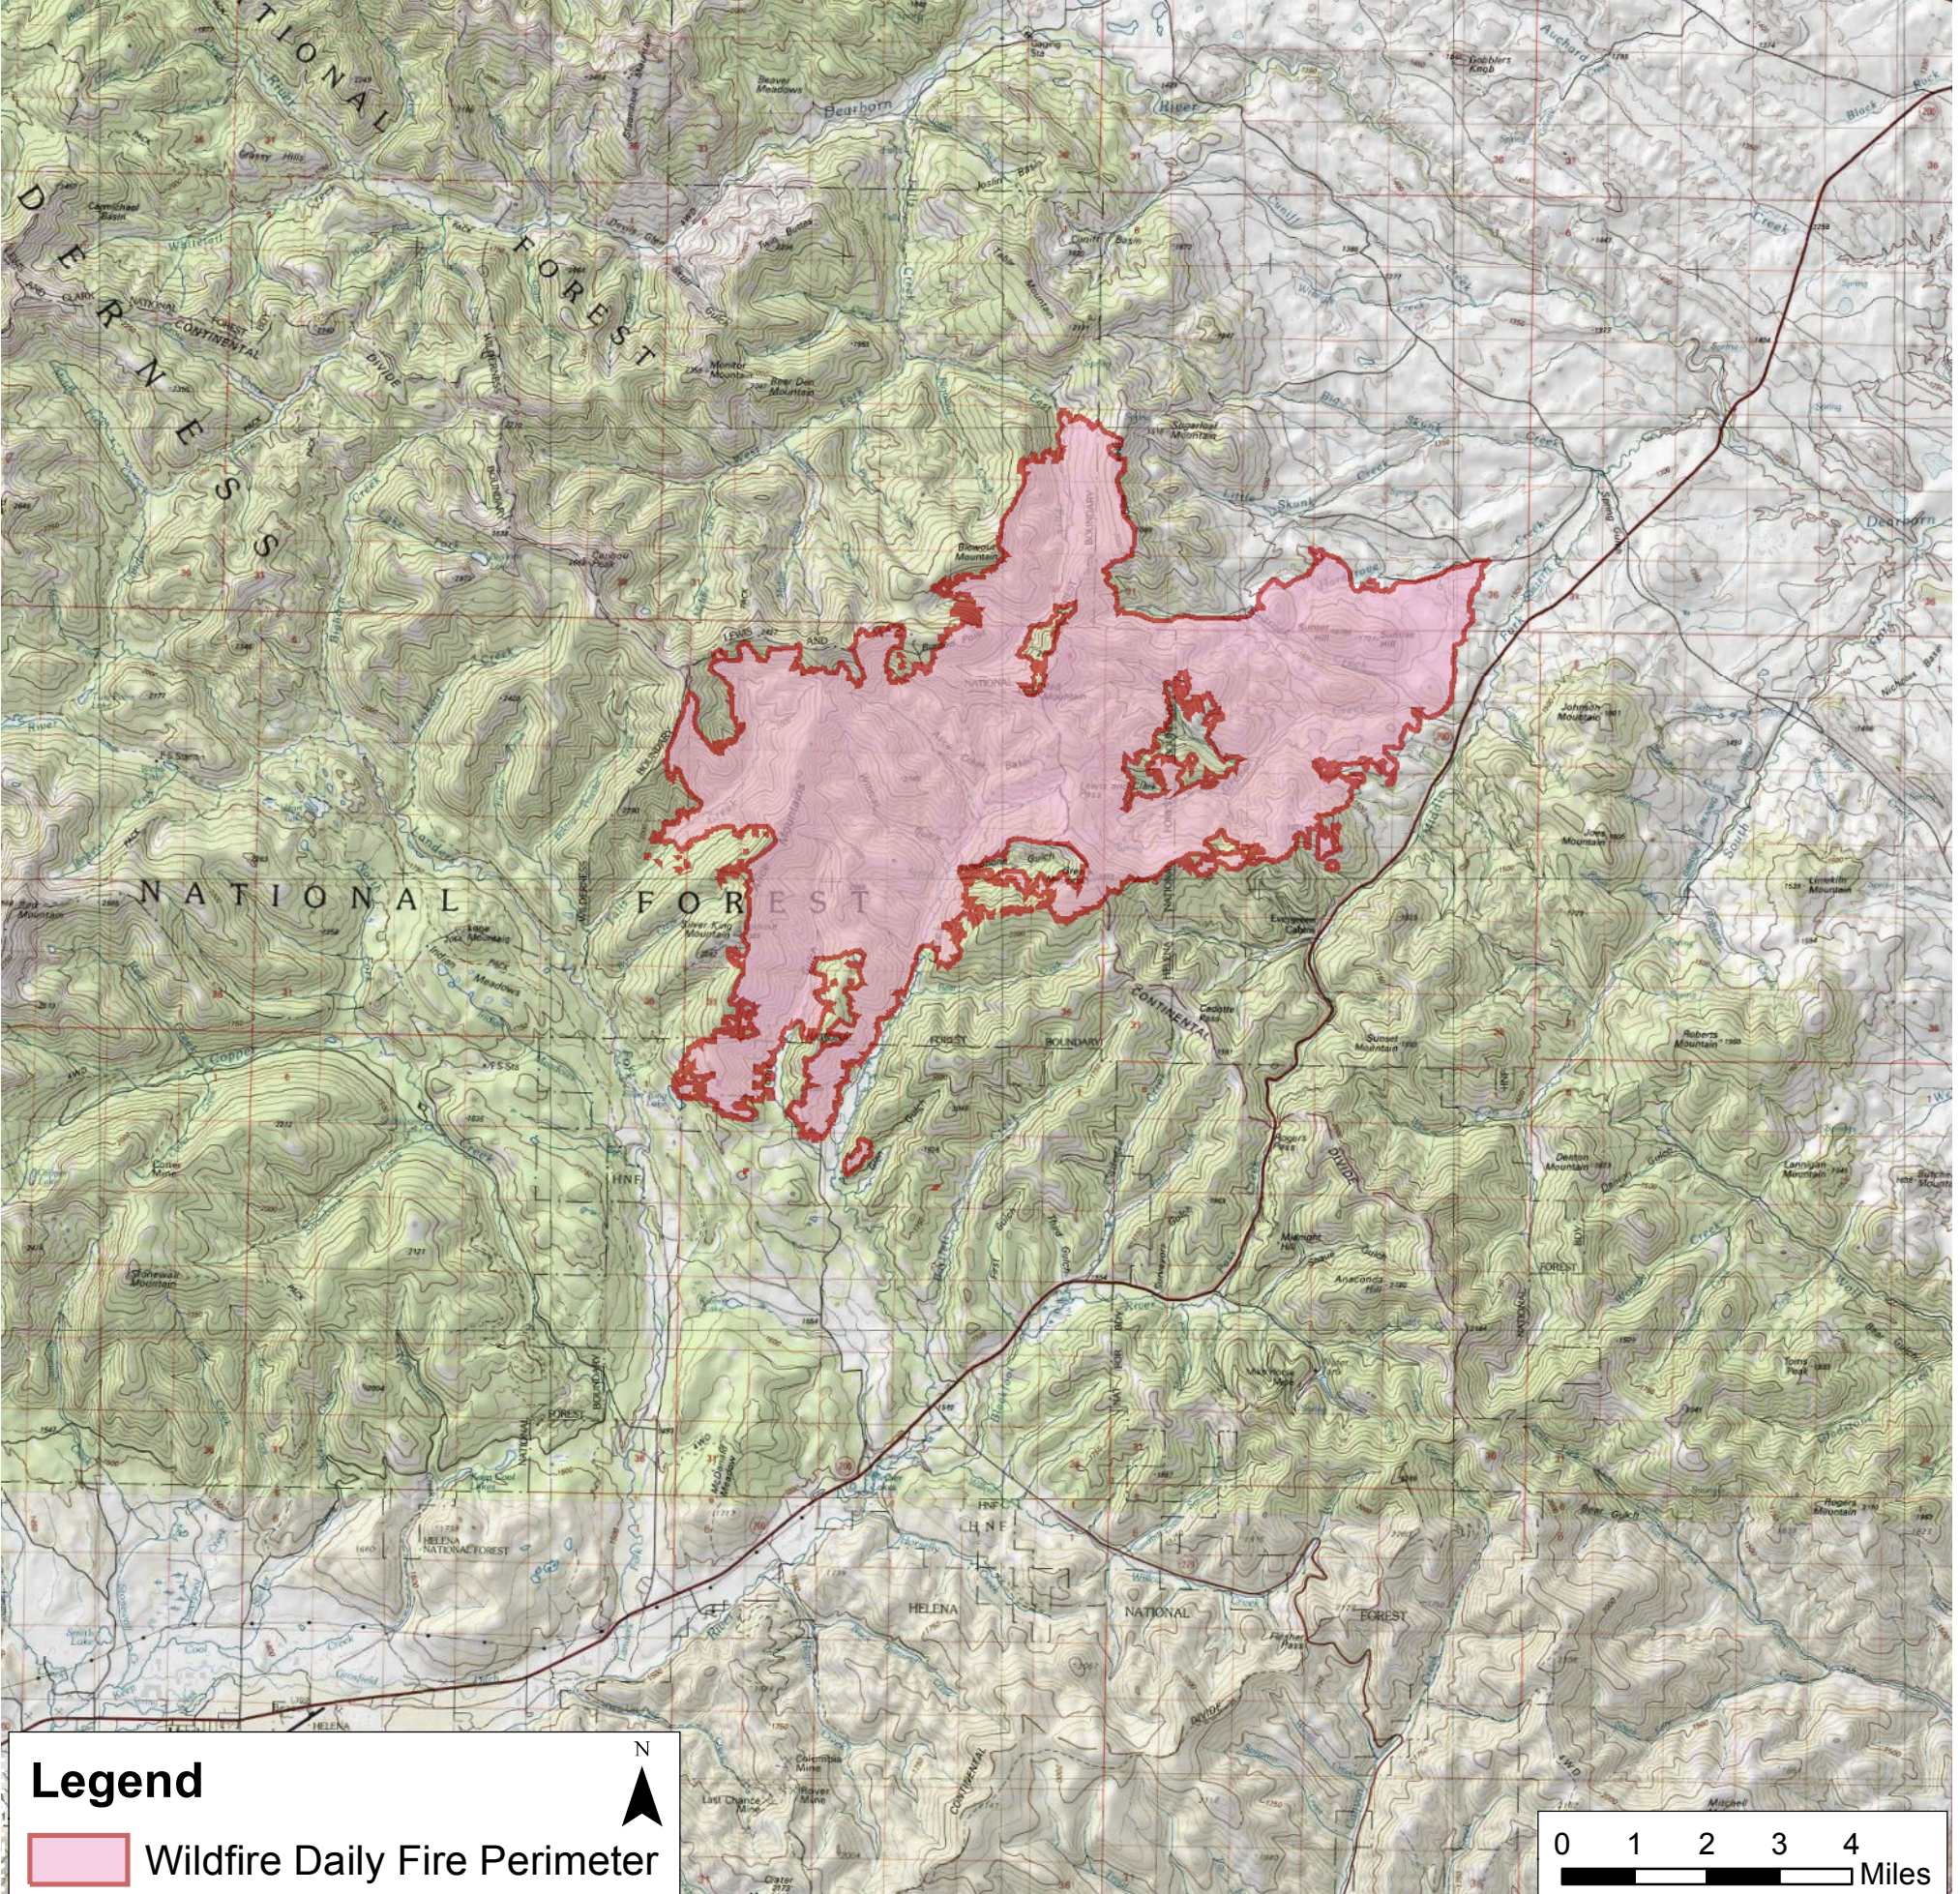

# Public Information

Alice Creek  
MT-HLF-000179

09/11/2017 0800

27,469 Acres

**Legend**

 Wildfire Daily Fire Perimeter