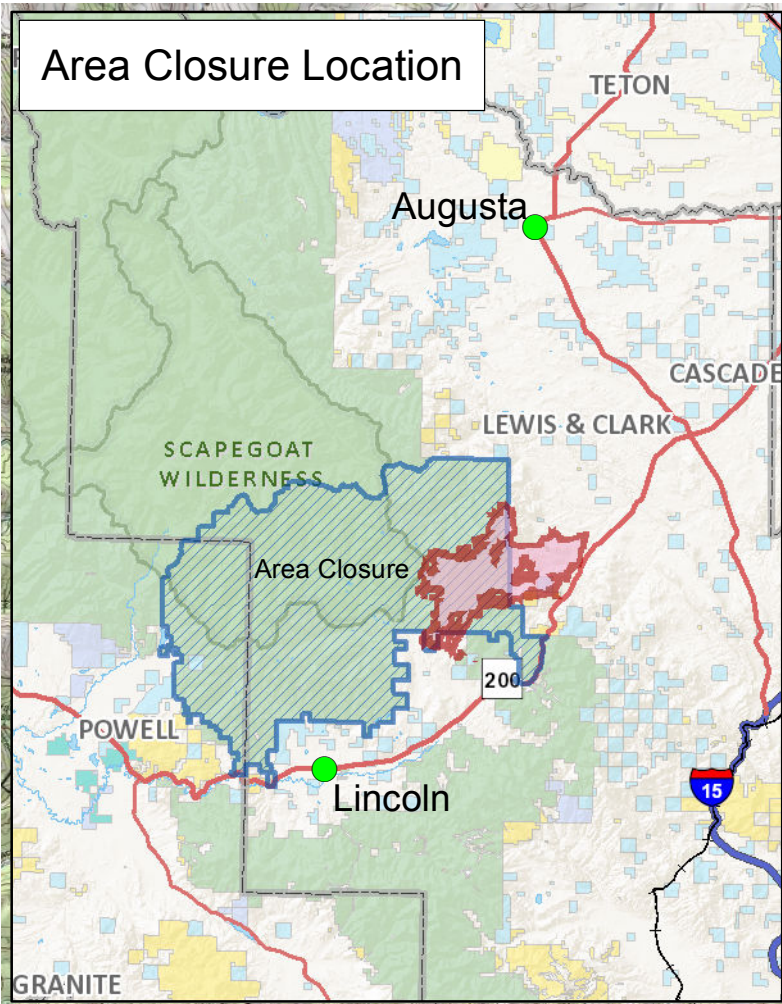

# Public Information

Alice Creek  
MT-HLF-000179

09/11/2017 0800

27,469 Acres

**Legend**

 Wildfire Daily Fire Perimeter