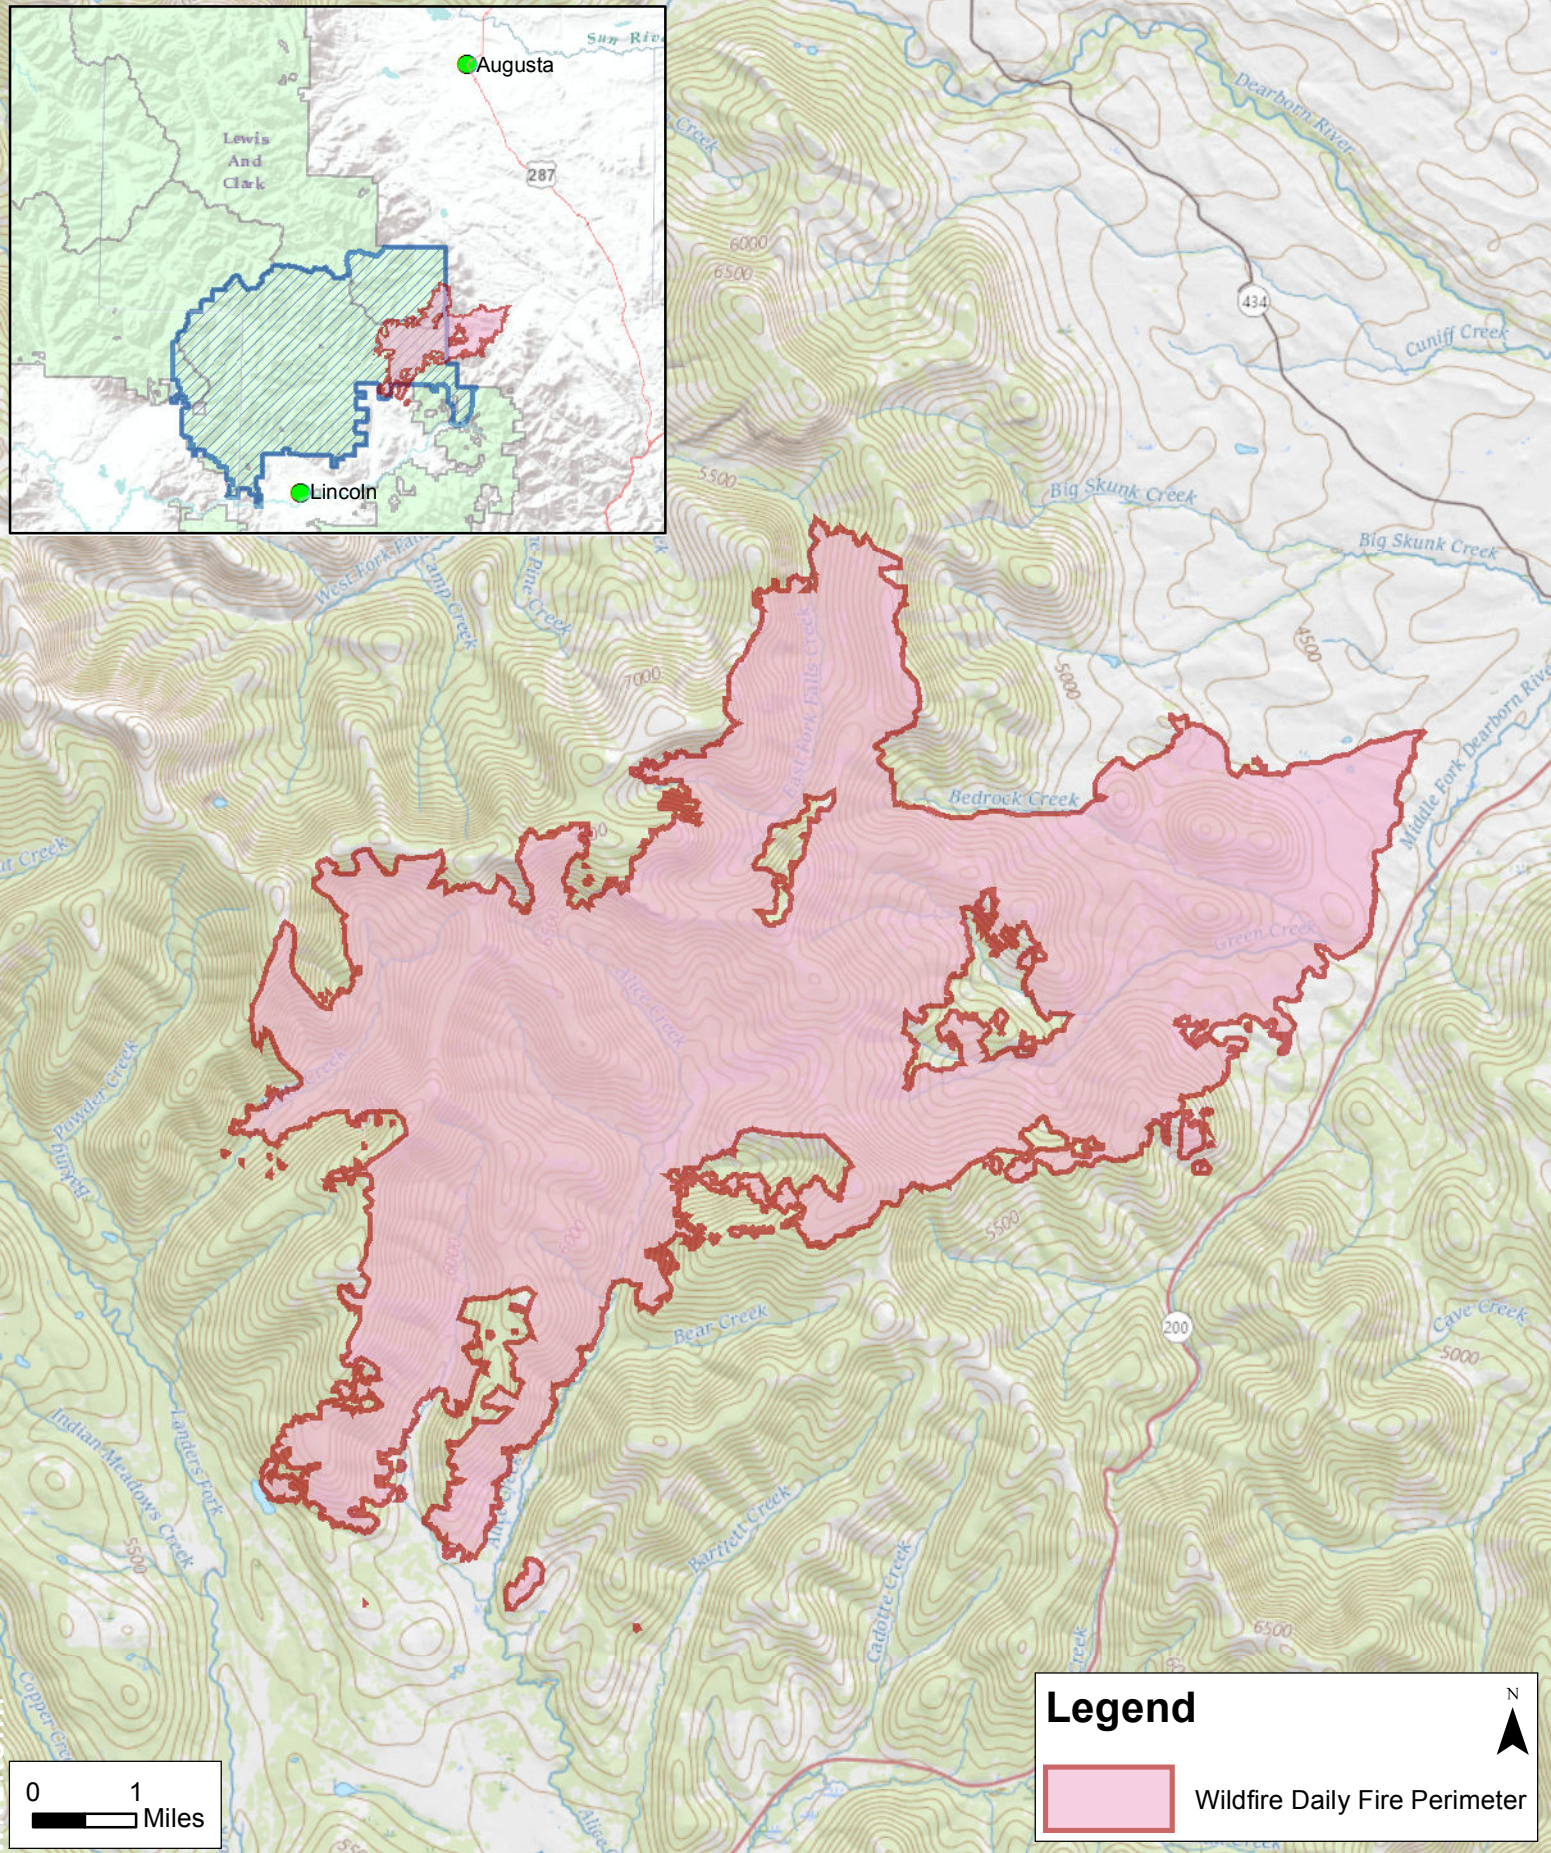

Public Information

Alice Creek

09/11/2017 0800

27,469 Acres

Legend

 Wildfire Daily Fire Perimeter