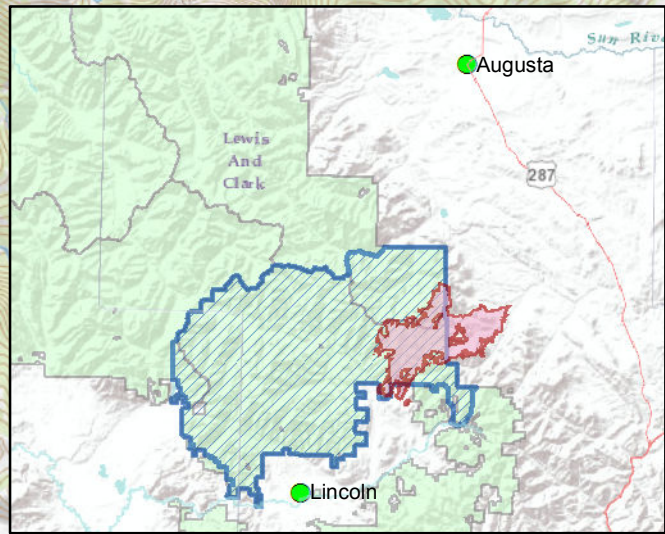

Public Information

Alice Creek

09/11/2017 0800

27,469 Acres

Legend

 Wildfire Daily Fire Perimeter