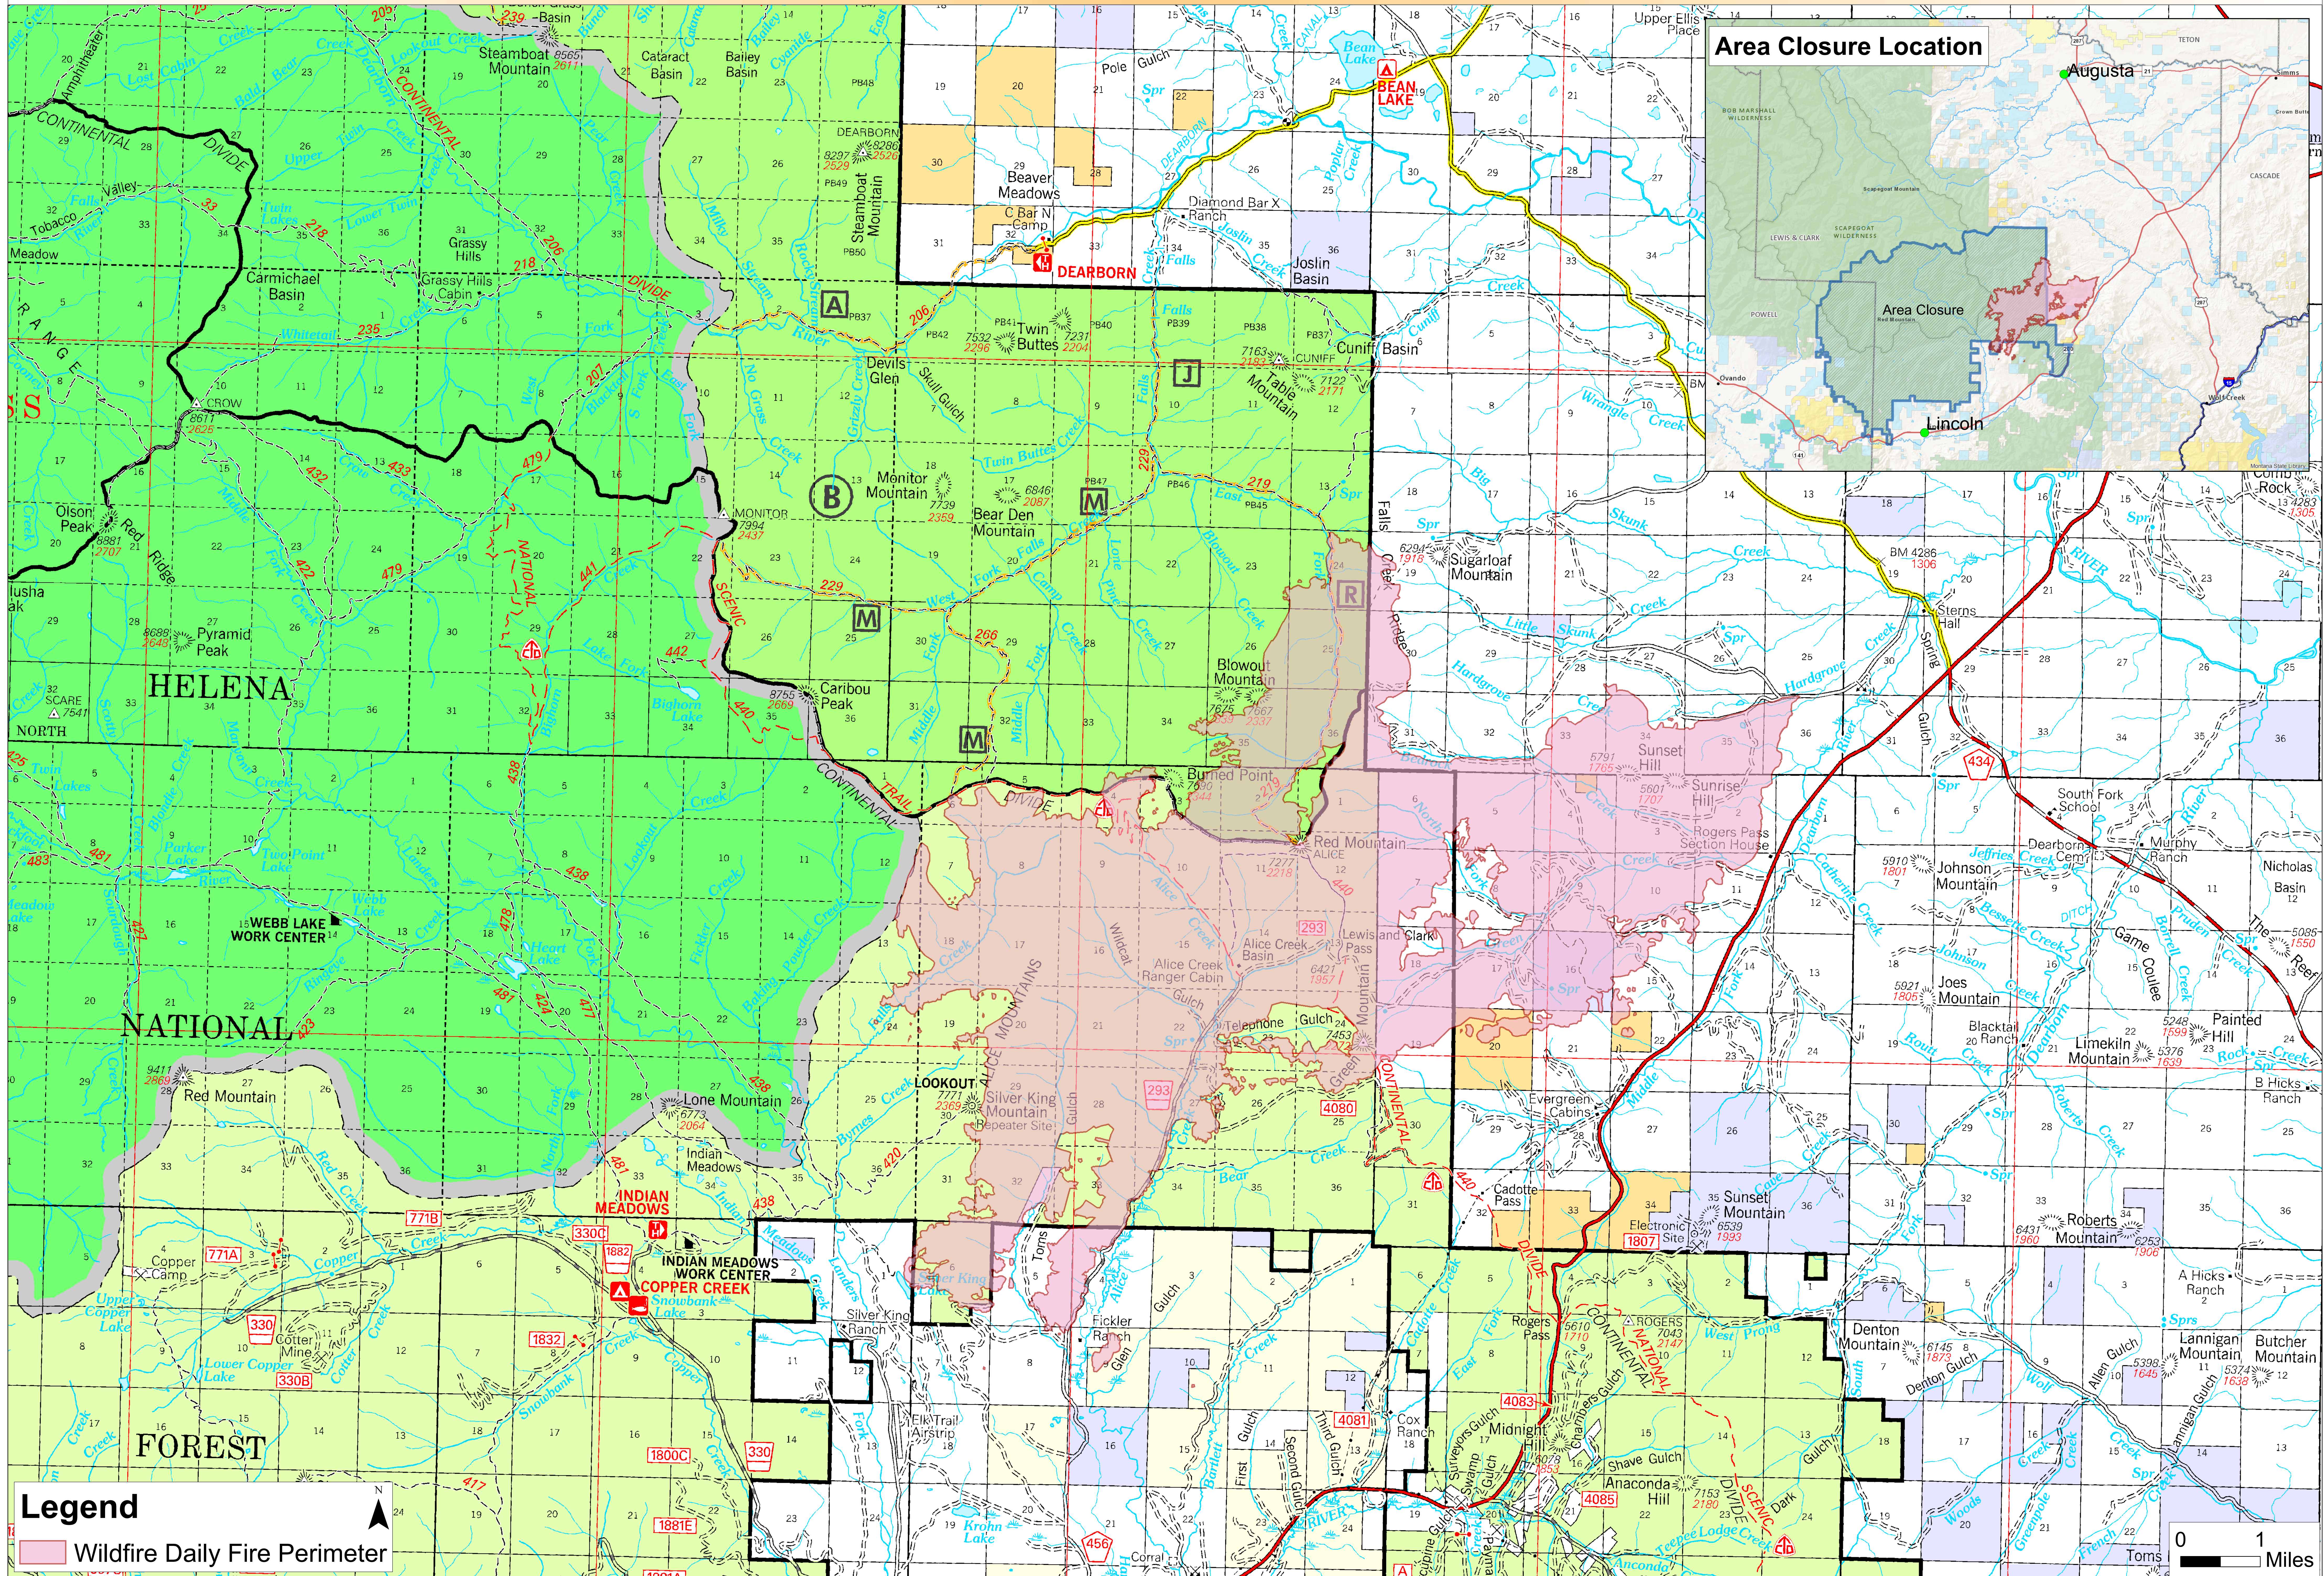

# Public Information

Alice Creek

27,469 Acres

09/11/2017 0800

**Legend**

Wildfire Daily Fire Perimeter

0 1 Miles