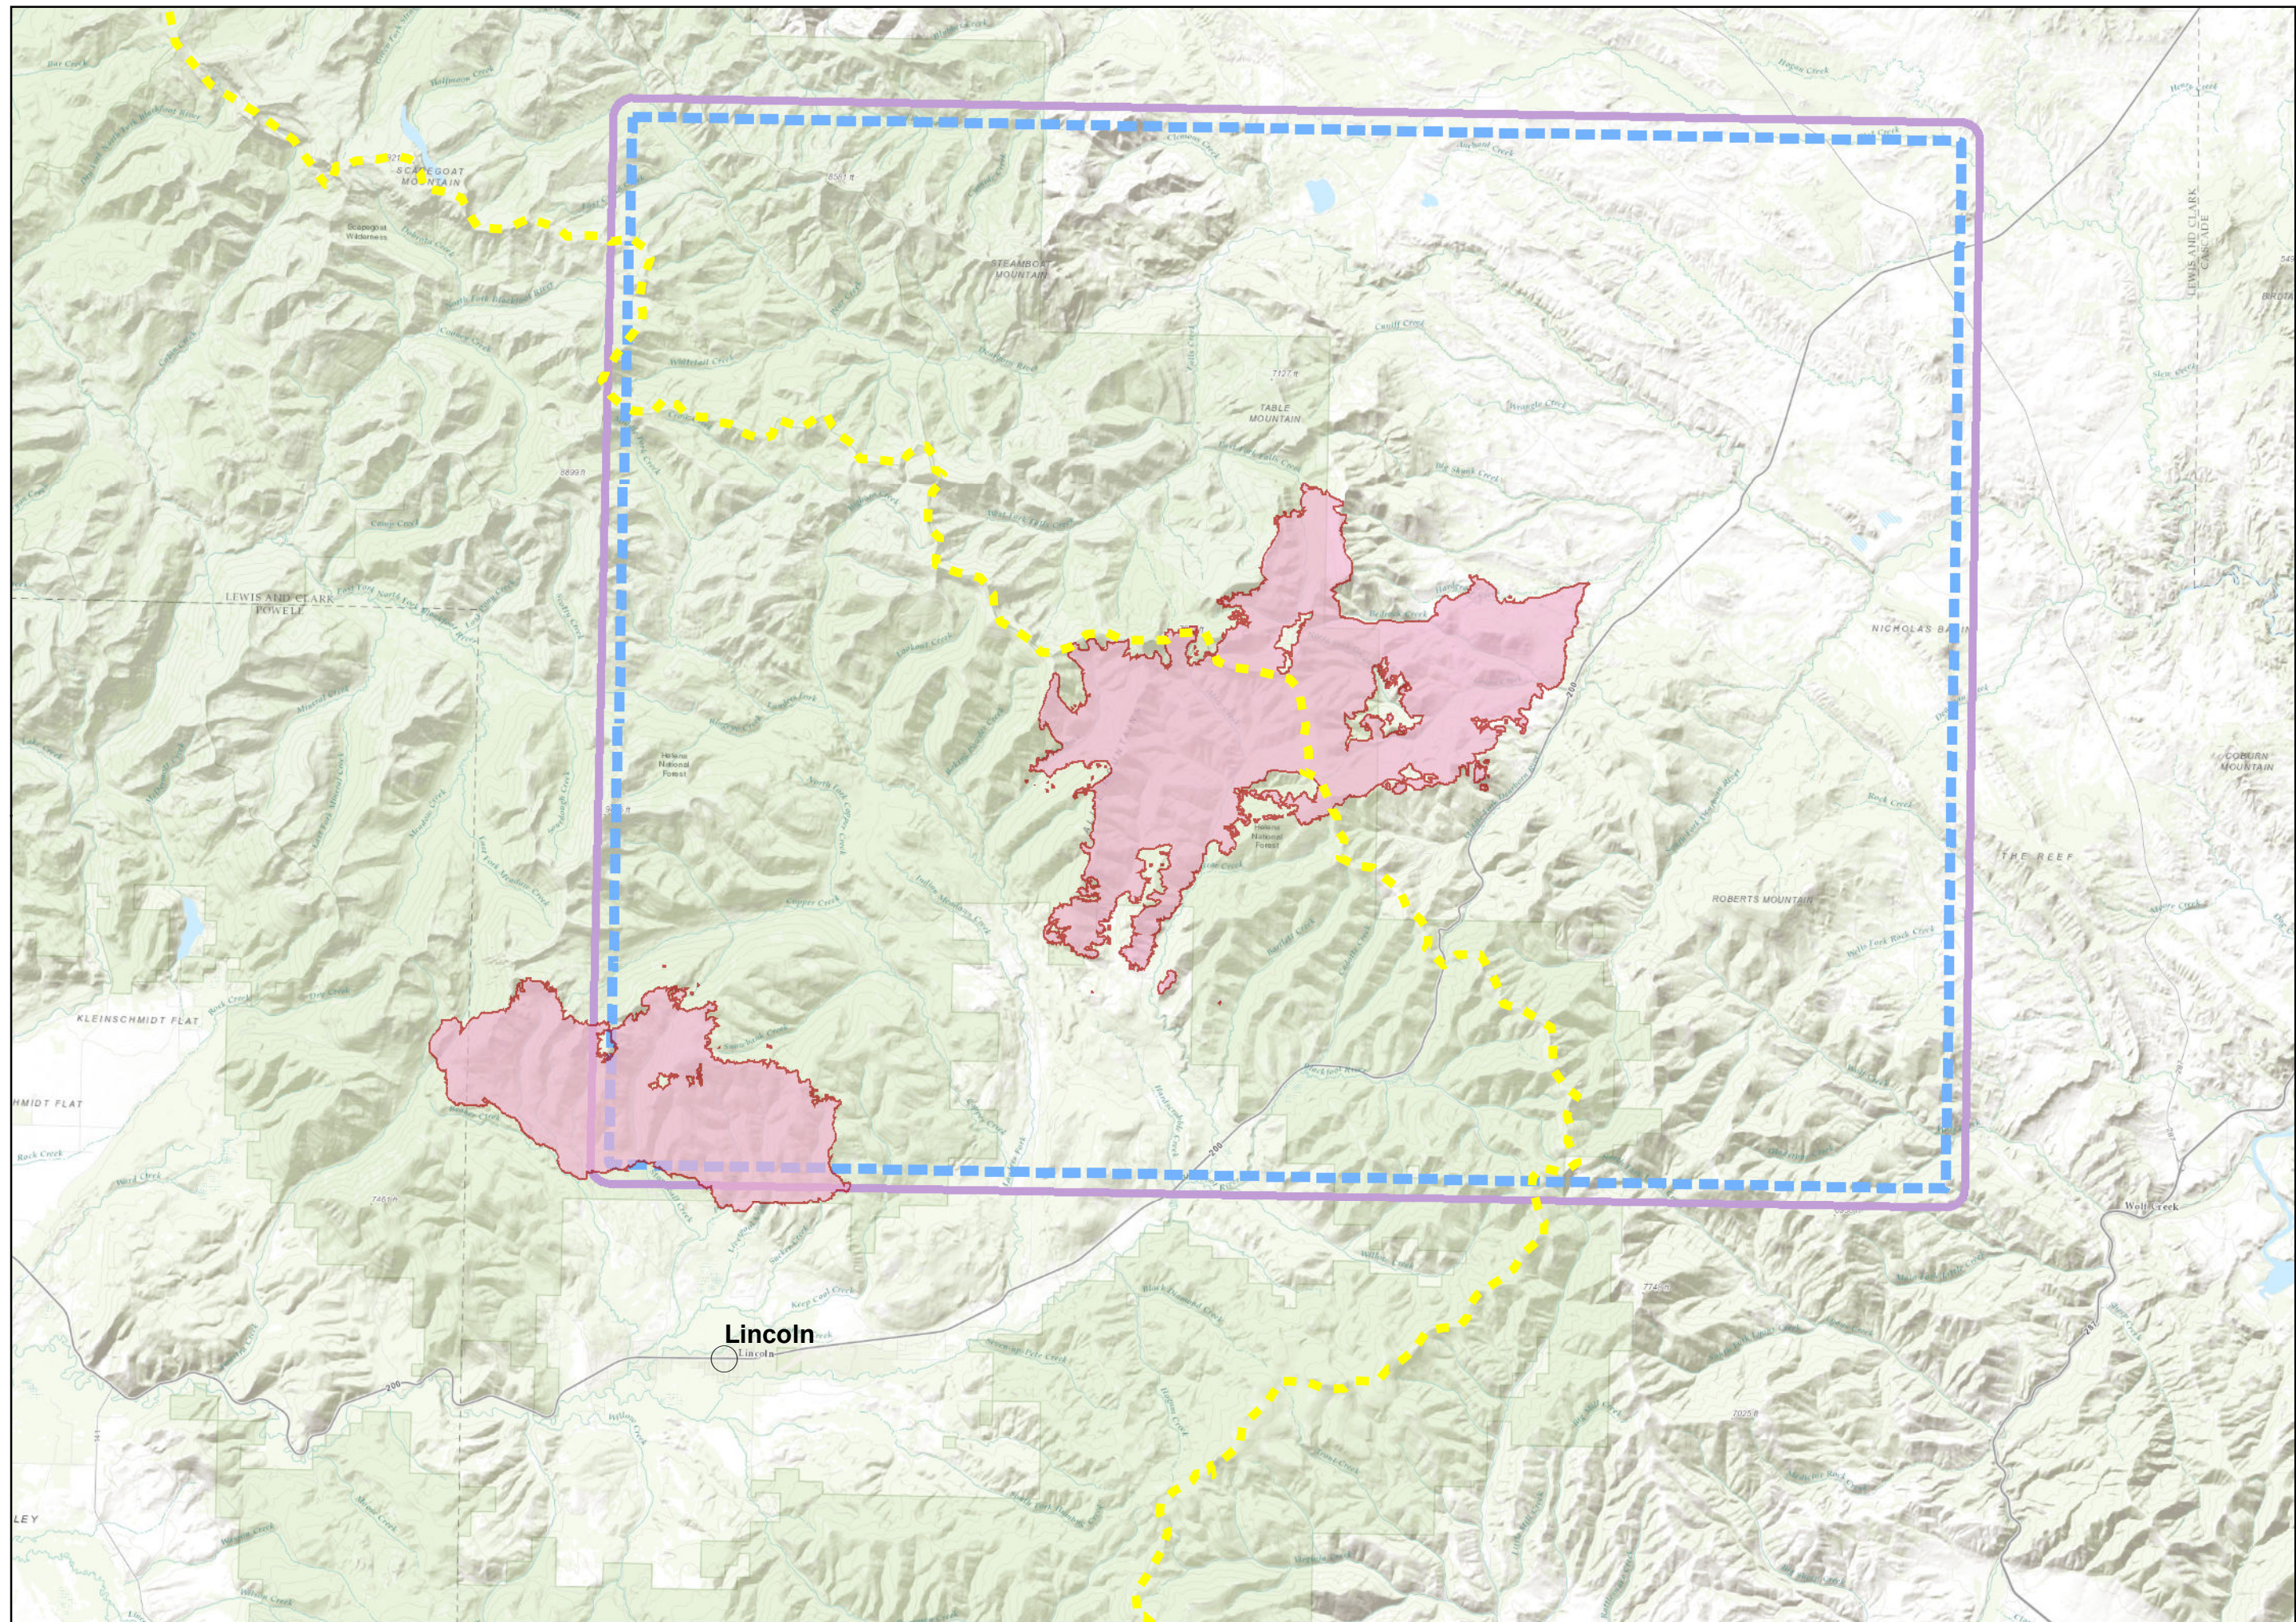

Alice Creek & Park Creek Location

09/11/2017
1800

- Continental Divide
- Fire Perimeter
- TFR

Miles