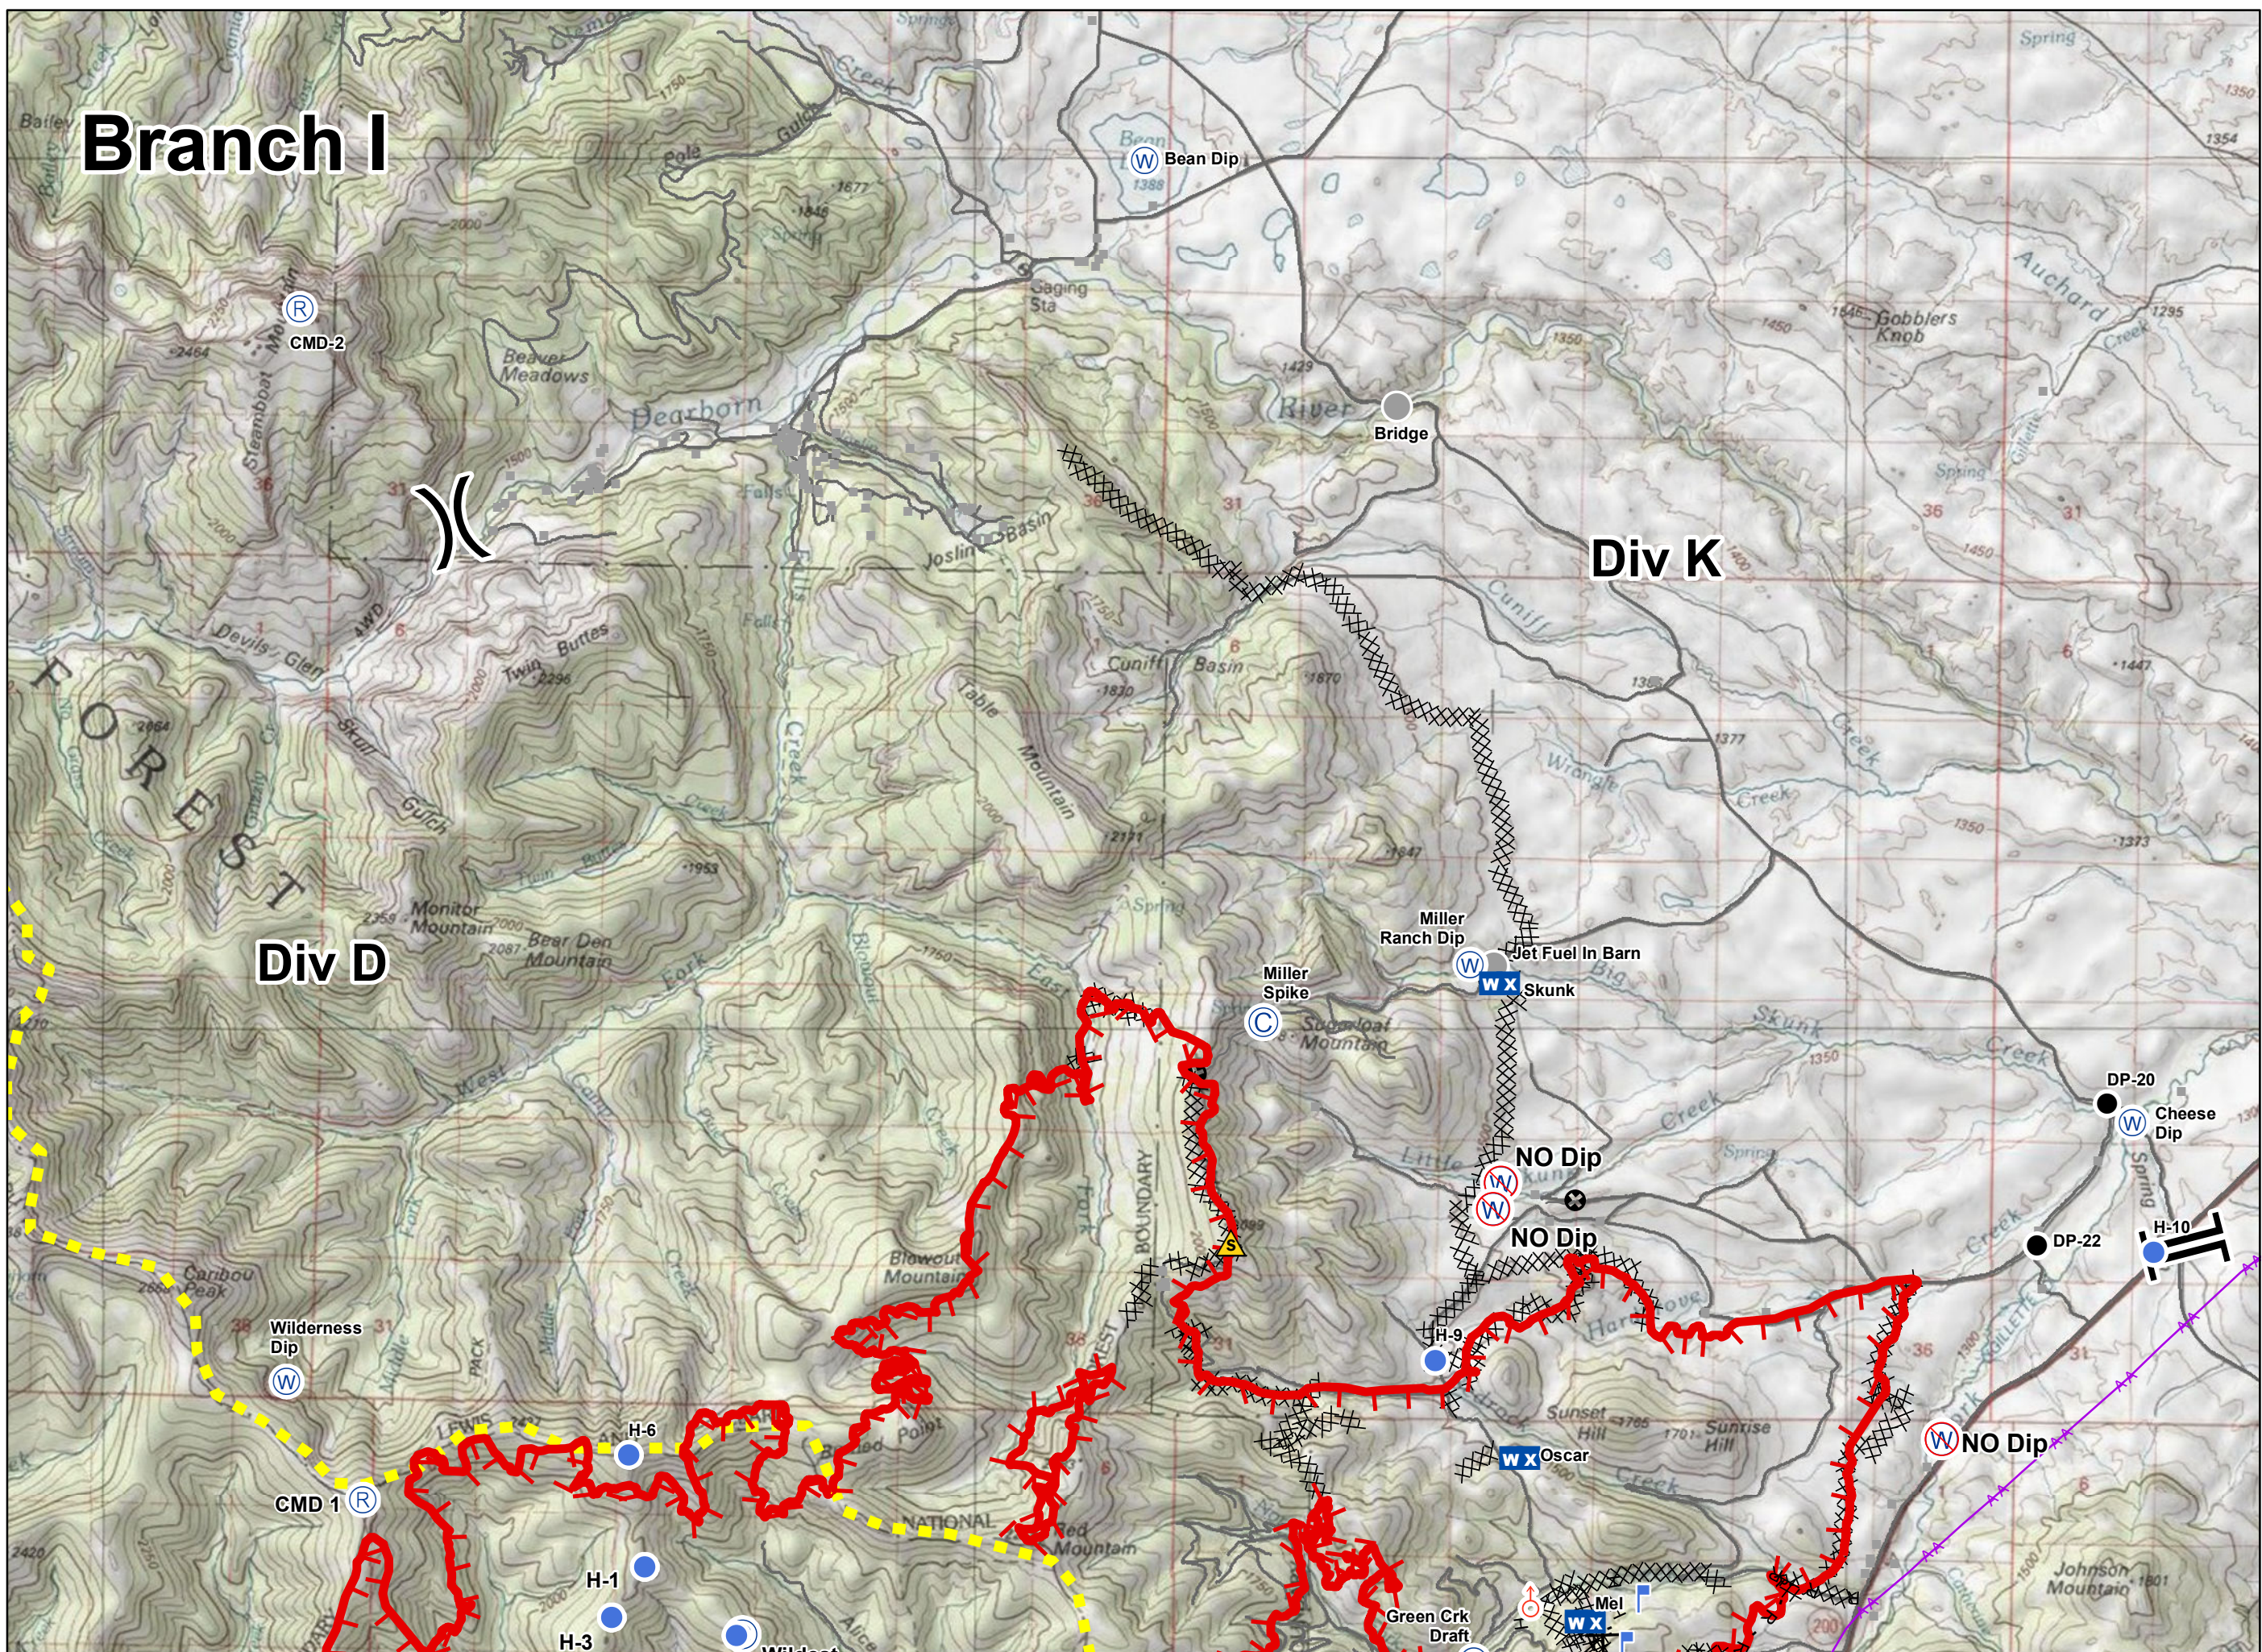

Branch I

Div K

Div D

- Camp
- Drop Point
- Helispot
- Lookout
- Mobile Weather Unit
- Repeater
- Safety Zone
- Spot Fire
- Water Source
- Restricted Water Source
- Other
- Division Break
- Branch Break
- Uncontrolled Fire Edge
- Completed Dozer Line
- Completed Hand Line
- Road as Completed Line
- Proposed Dozer Line
- Other
- Structures
- Continental Divide
- Transmission Lines
- Roads