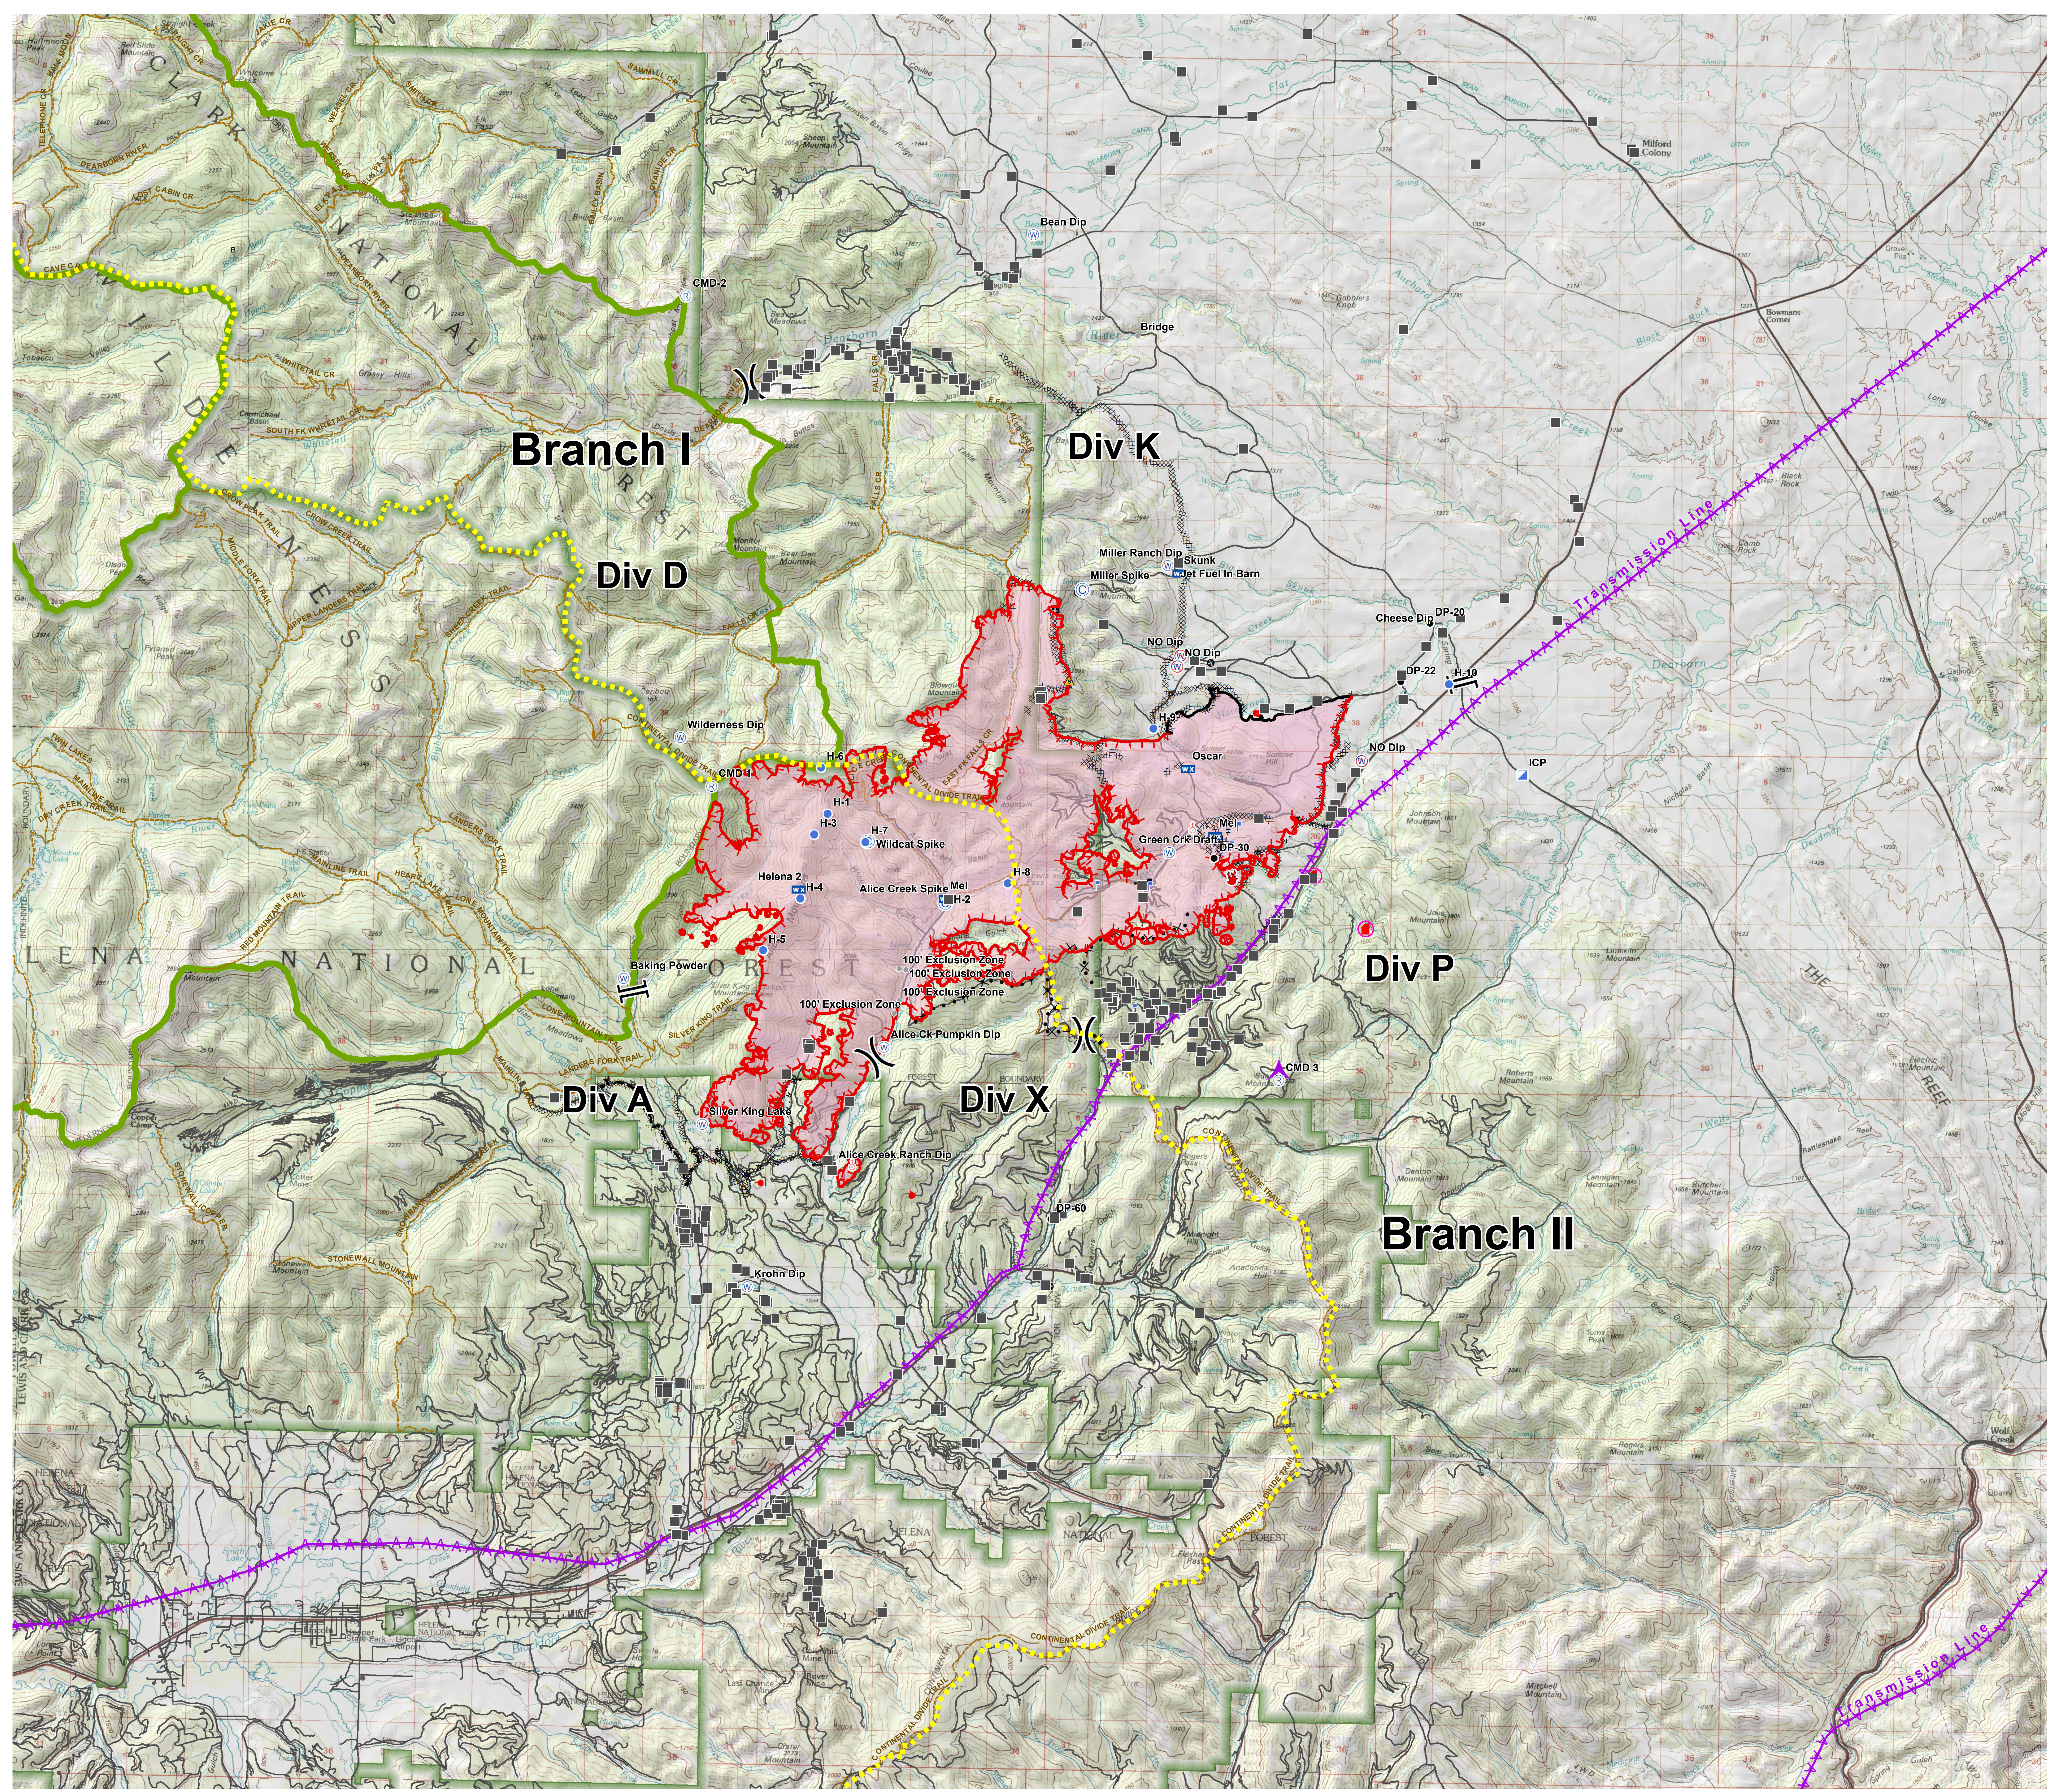

**IAP**  
 Alice Creek  
 MT-HLF-000179  
 9/12/2017  
 27,469 Acres

**Legend**

- Structure
- Continental Divide
- ▲ Aerial Hazard
- Camp
- Drop Point
- 🔥 Fire Location
- ⚡ Gate
- Helispot
- 📍 Incident Command Post
- 🔍 Lookout
- 🚚 Mobile Weather Unit
- 📡 Repeater
- ⚠ Safety Zone
- 🔥 Spot Fire
- 💧 Water Source
- ⛔ Restricted Water Source
- ⊙ Unknown
- ⊙ Other
- ) Division Break
- || Branch Break
- Uncontrolled Fire Edge
- Completed Line
- ⊗ Completed Dozer Line
- H - H - H Completed Hand Line
- R - R - R Road as Completed Line
- ⊗ Proposed Dozer Line
- Planned Fire Line
- Other
- Unknown
- 🔴 Wildfire Daily Fire Perimeter
- Roads
- Trails
- ⚡ Transmission Line
- 🟩 Wilderness

Datum NAD 1983 UTM 12N  
 Created by: Akeske  
 Created date: 09/09/2017