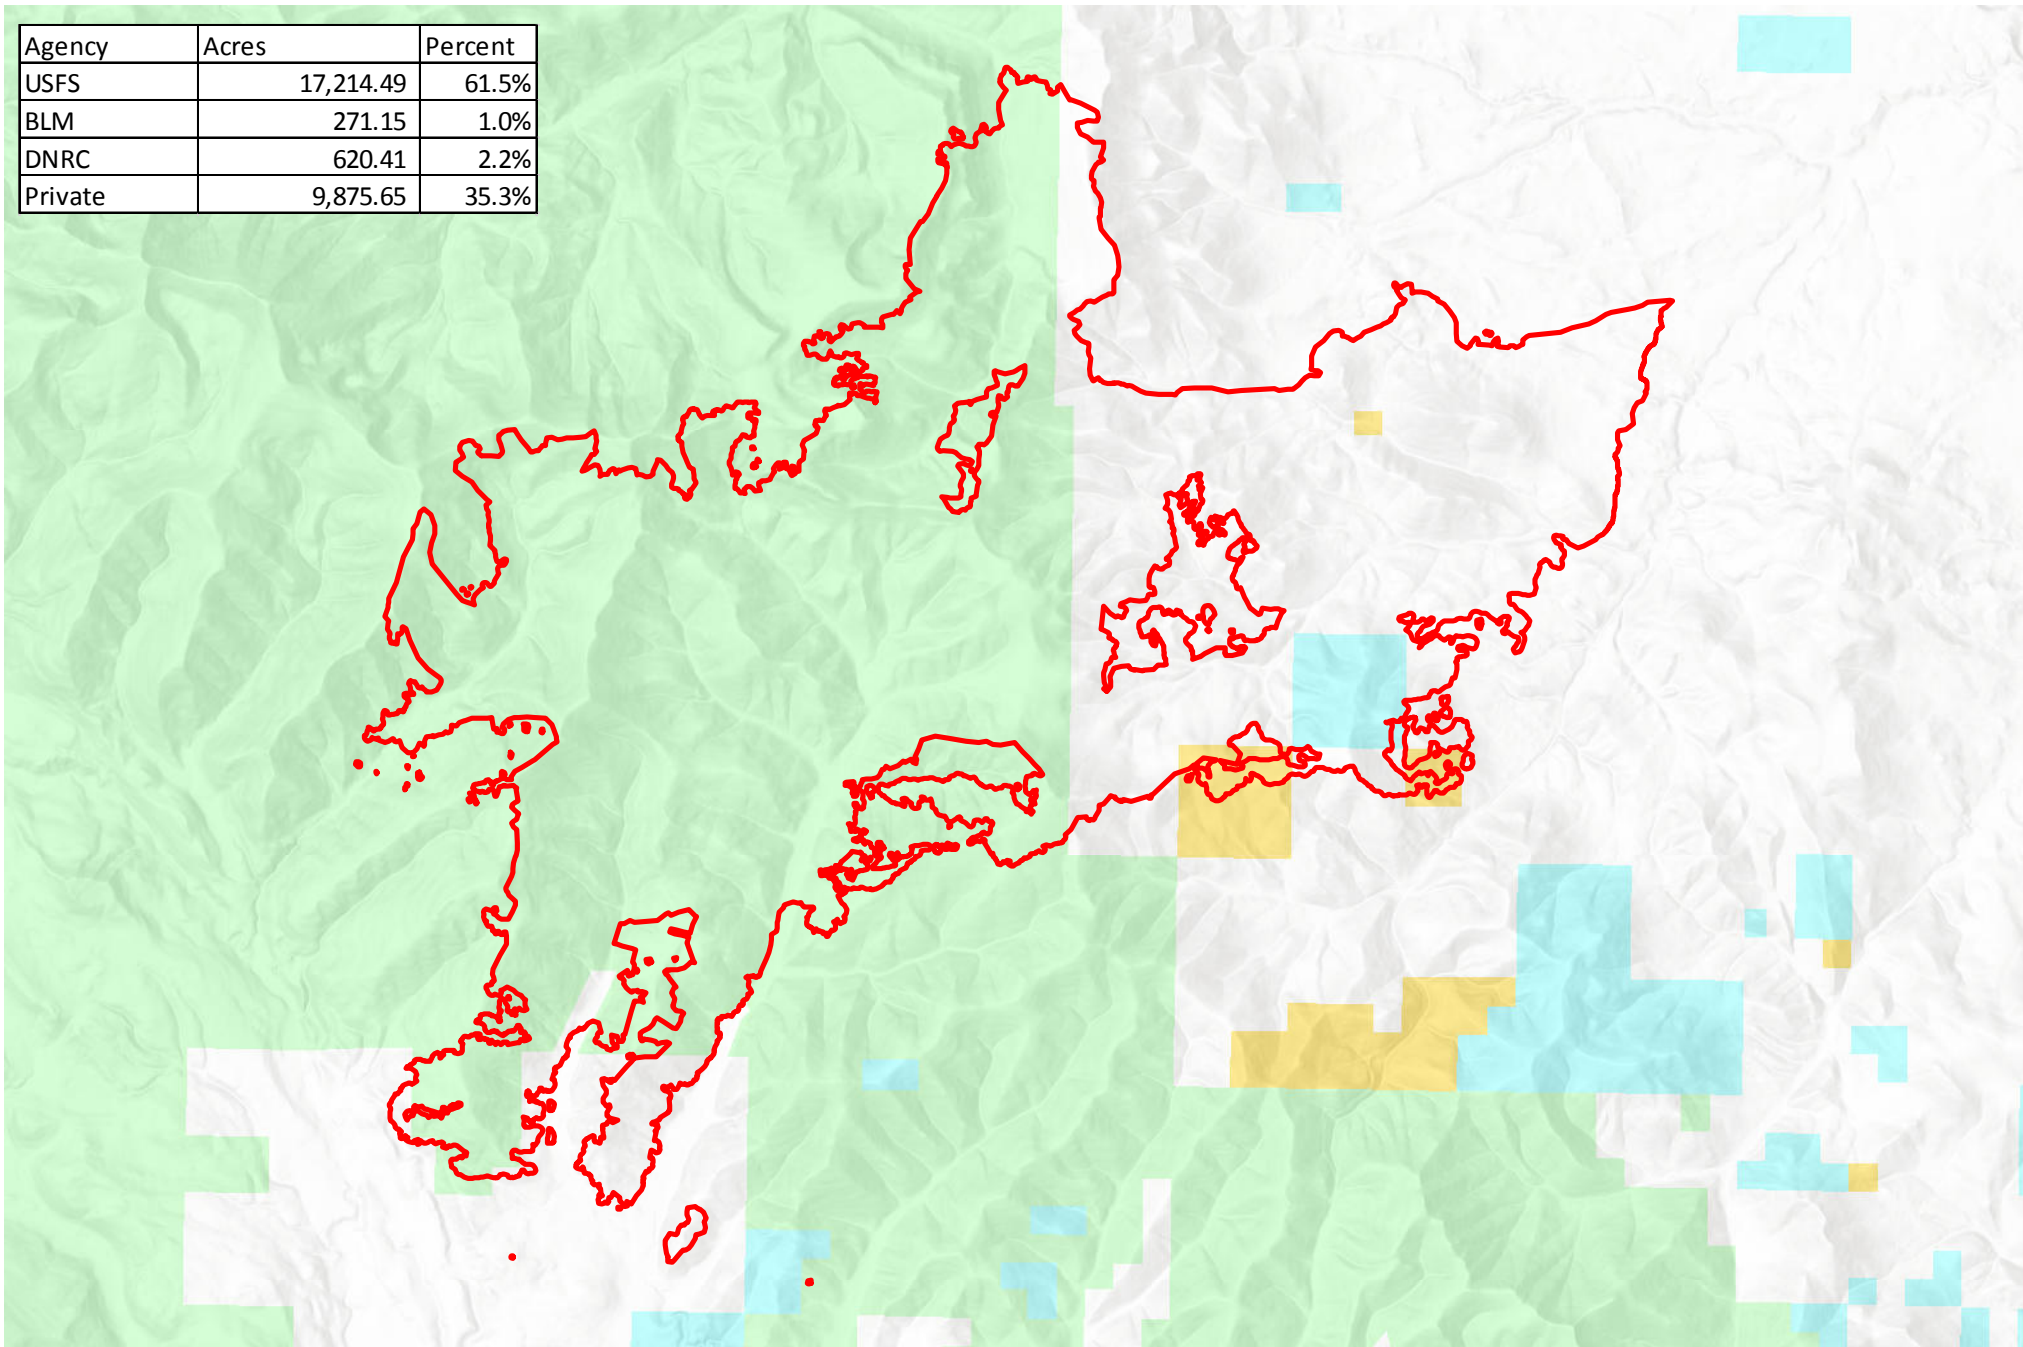

Agency	Acres	Percent
USFS	17,214.49	61.5%
BLM	271.15	1.0%
DNRC	620.41	2.2%
Private	9,875.65	35.3%

OWNERSHIP

**Ownership**  
 Alice Creek  
 MT-HLF-000179  
 09/12/2017 1100  
 27,982 Acres

**Legend**

- ▭ Perimeter 9/12
- ▭ BLM
- ▭ PVT
- ▭ ST
- ▭ FS