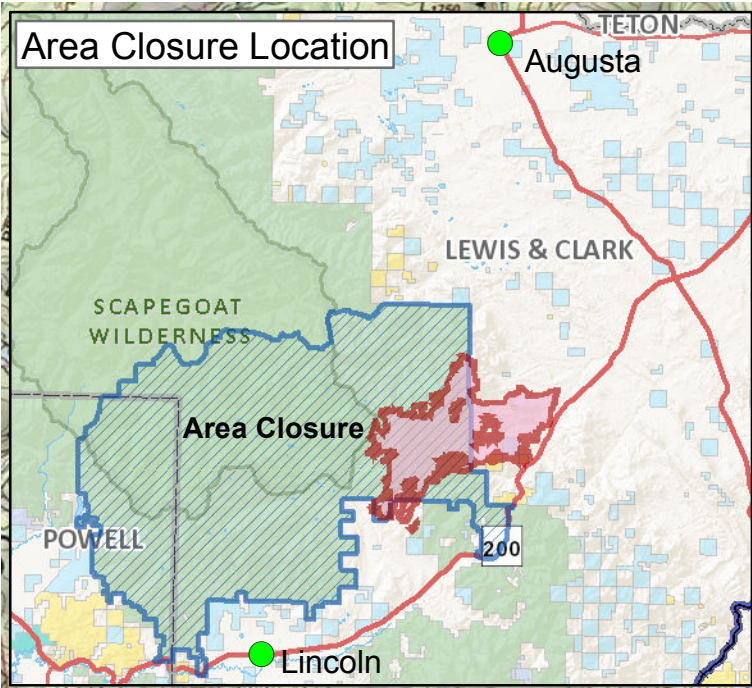

Public Information
Alice Creek
MT-HLF-000179
09/12/2017
27,982 Acres

Legend

 Wildfire Daily Fire Perimeter

NAD83 UTM Zone 12N