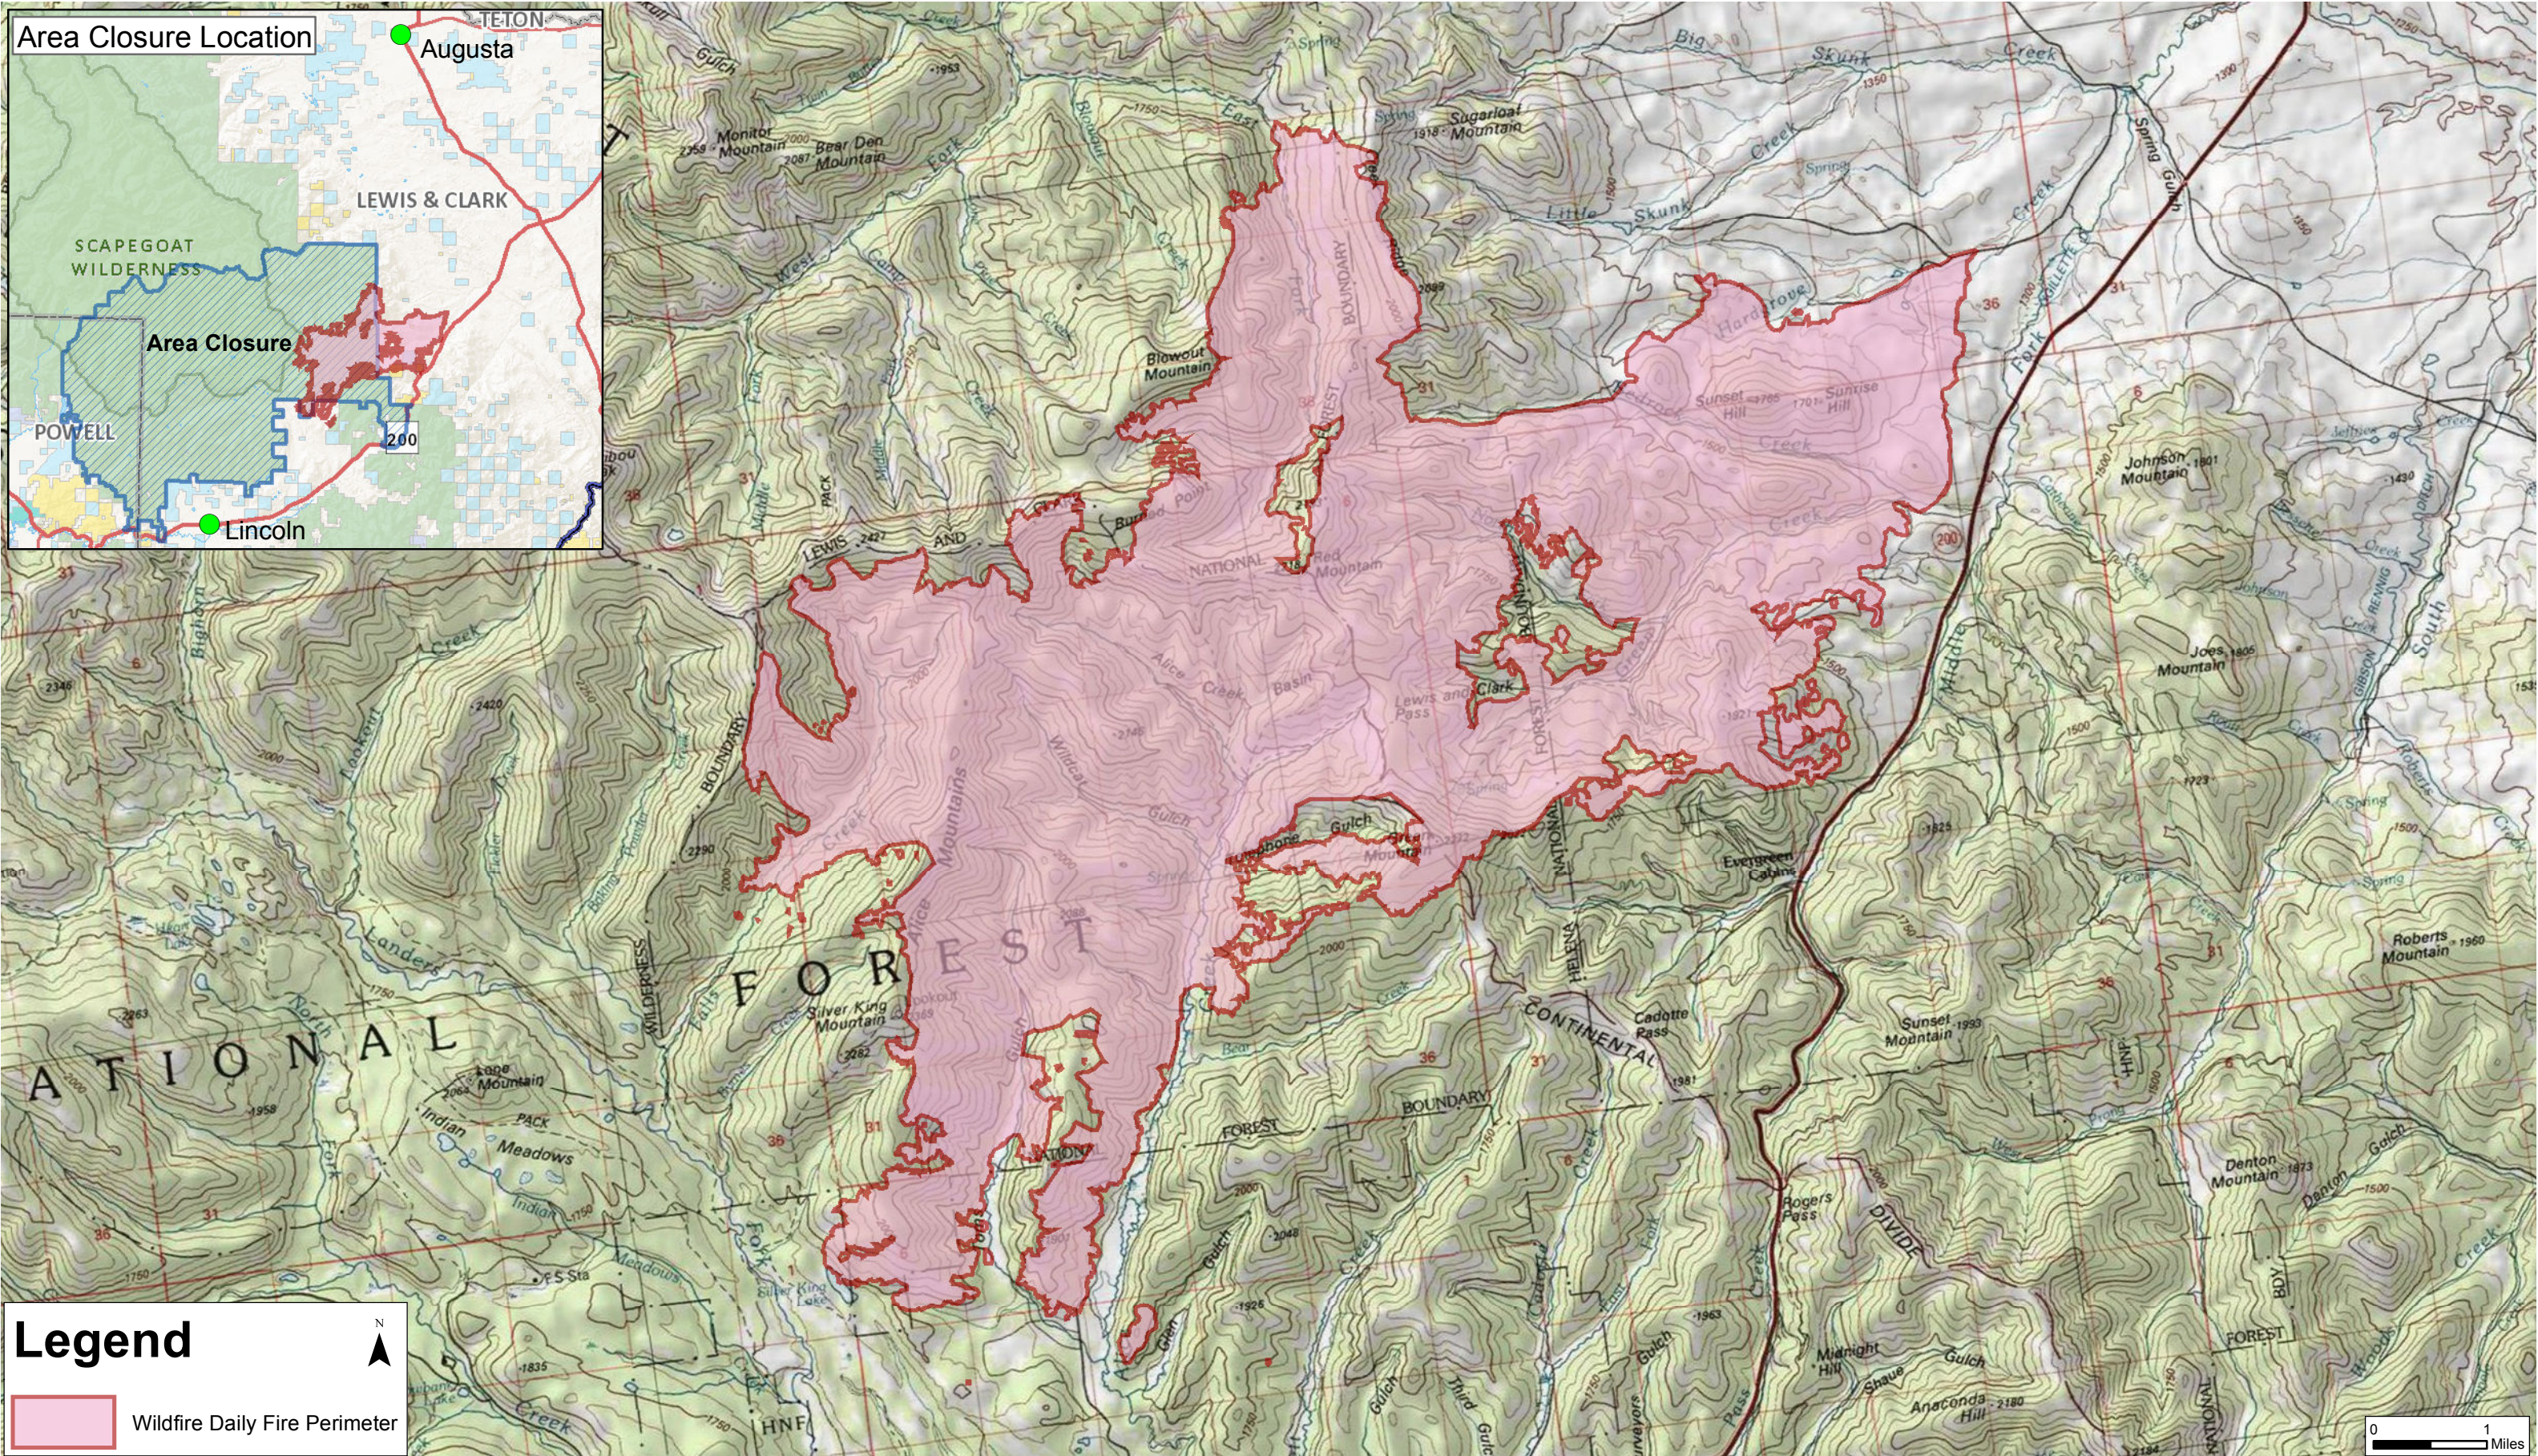

Public Information
Alice Creek
MT-HLF-000179
09/12/2017
27,982 Acres

Legend

 Wildfire Daily Fire Perimeter

NAD83 UTM Zone 12N