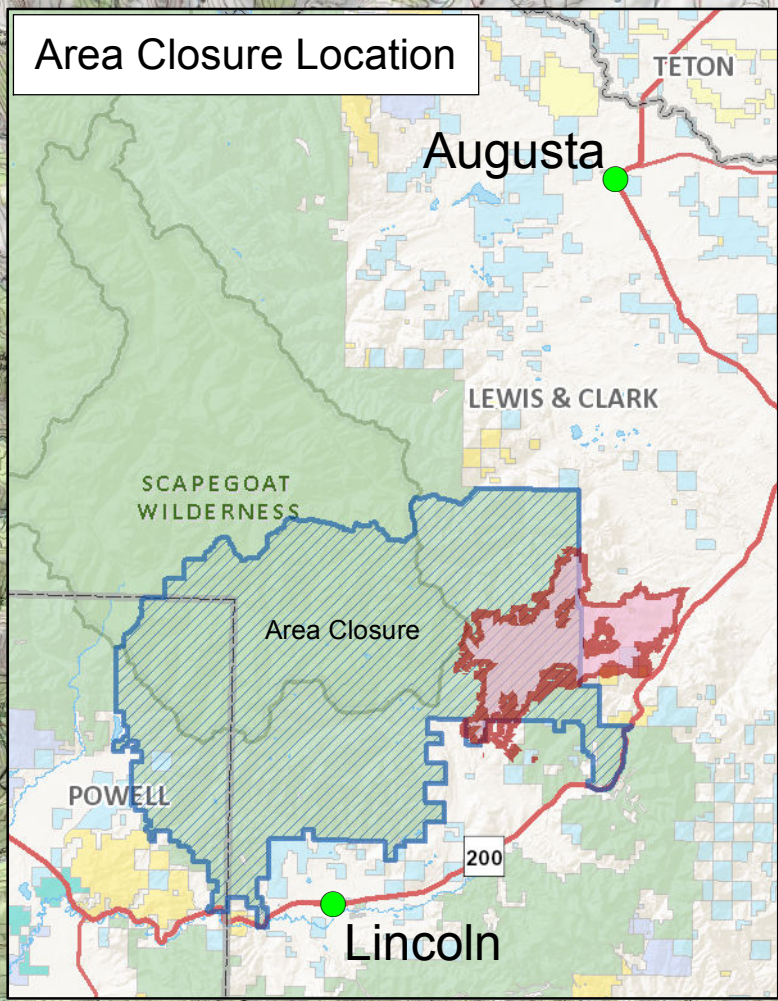

# Public Information

Alice Creek

MT-HLF-000179

09/12/2017 0800

27,982 Acres

## Legend

 Wildfire Daily Fire Perimeter