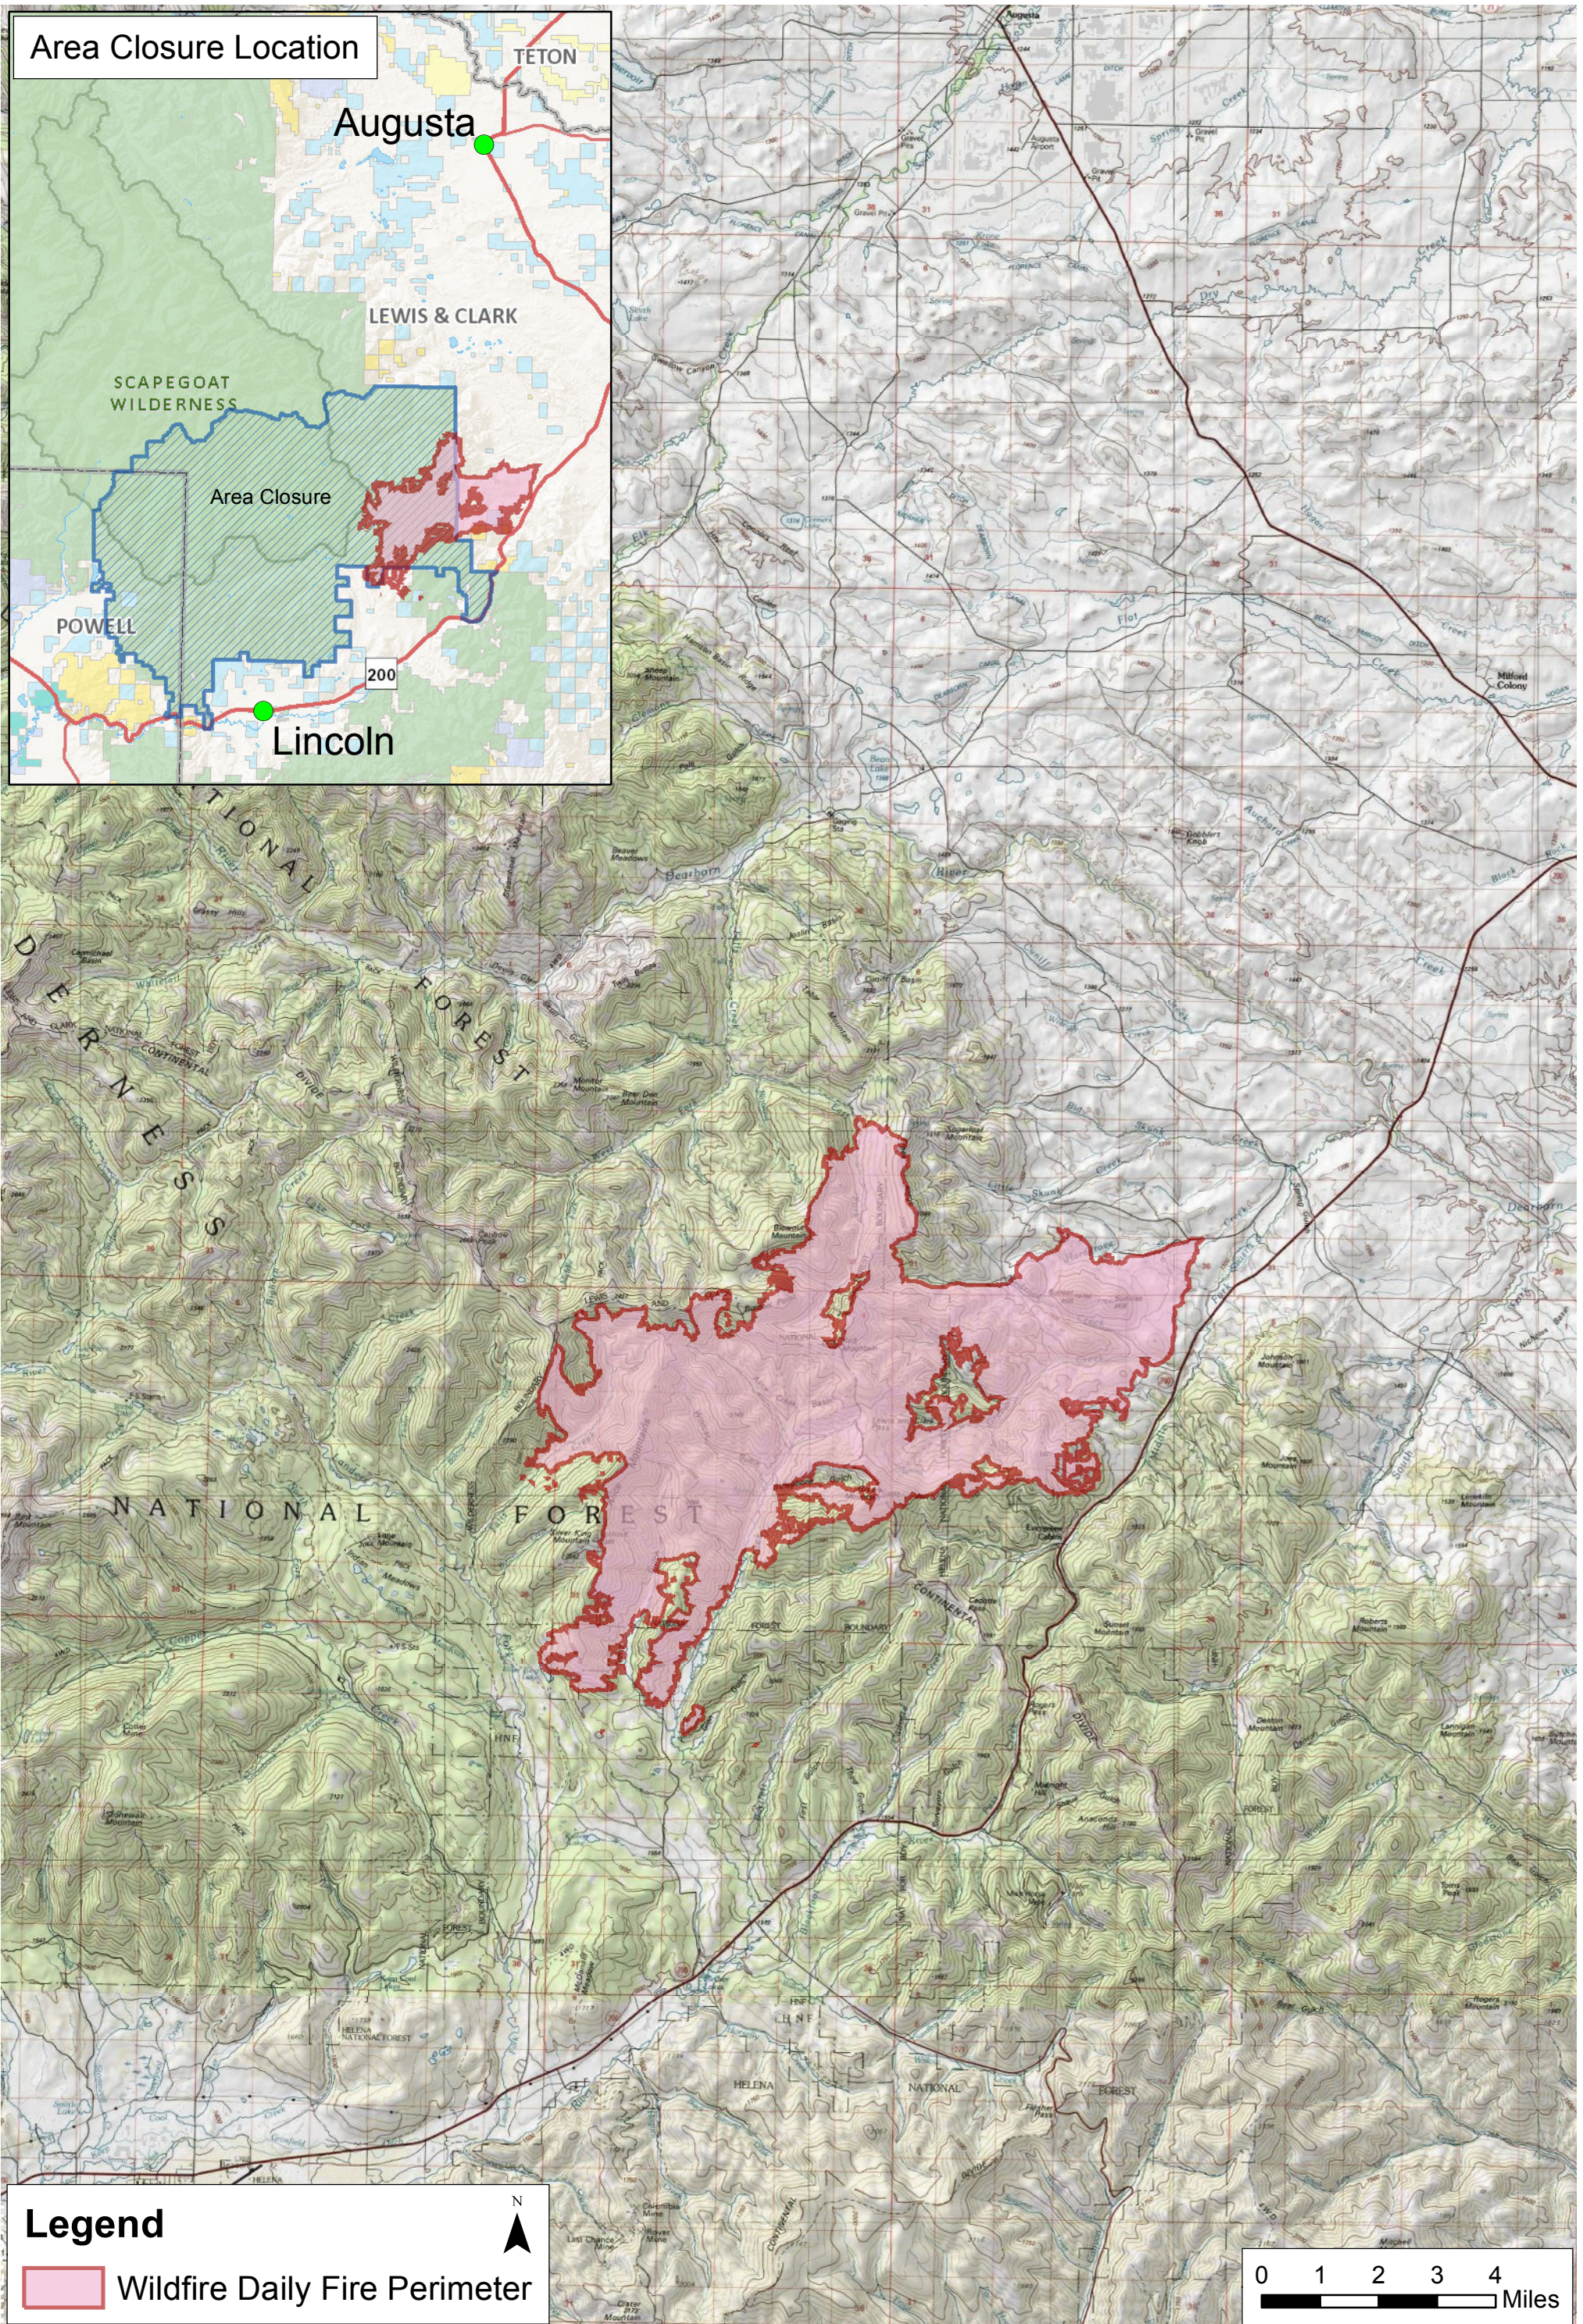

# Public Information

Alice Creek

MT-HLF-000179

09/12/2017 0800

27,982 Acres

## Legend

 Wildfire Daily Fire Perimeter