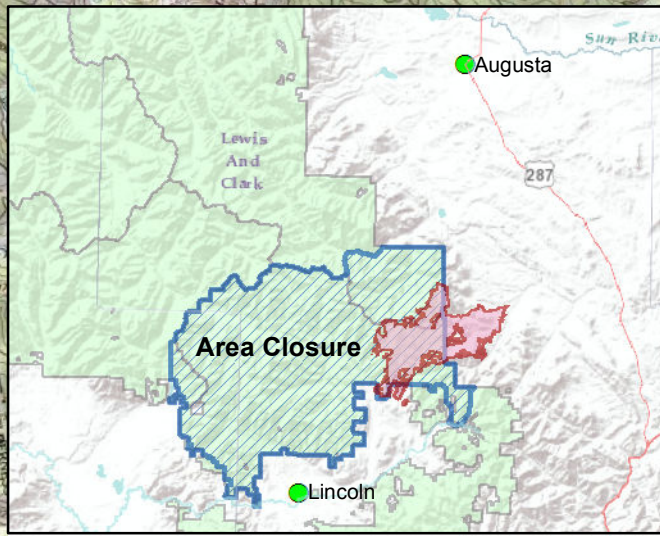

Public Information

Alice Creek

09/12/2017 0800

27,982 Acres

Legend

Wildfire Daily Fire Perimeter