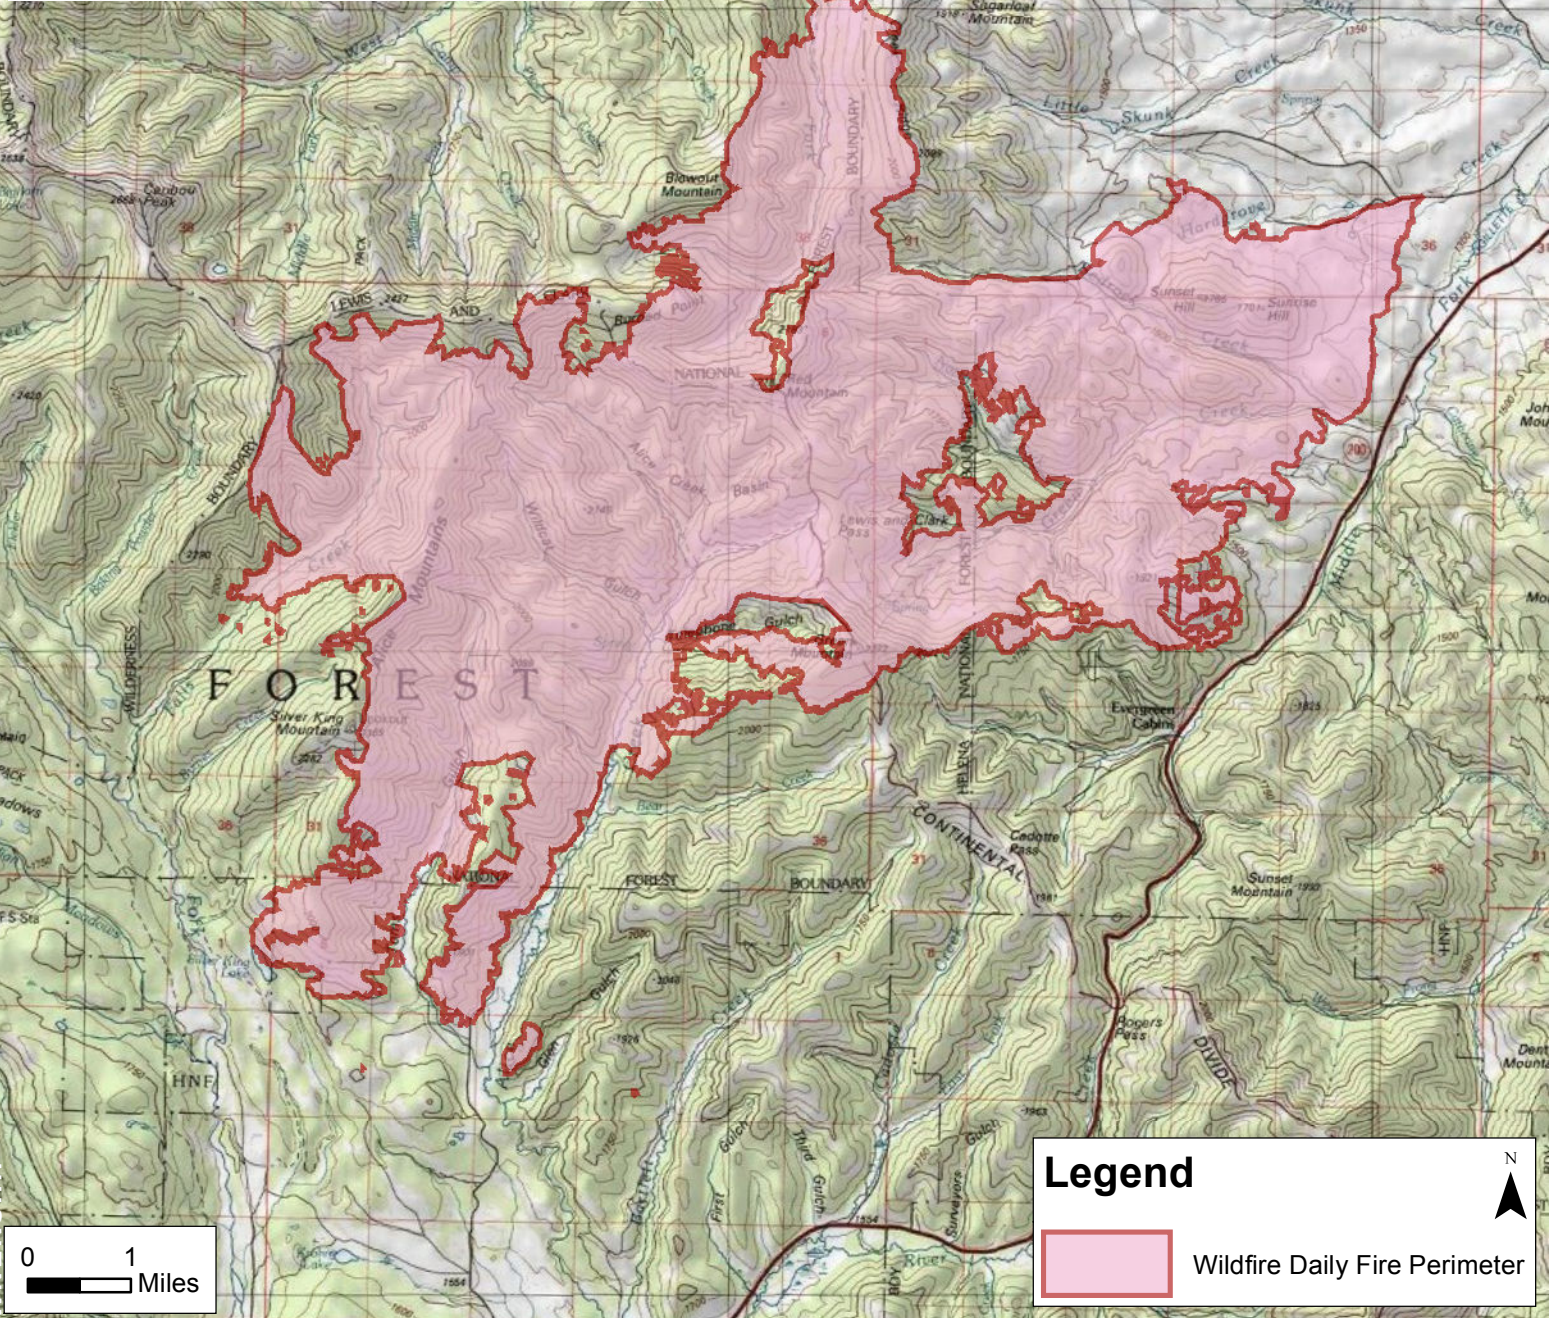

Public Information

Alice Creek

09/12/2017 0800

27,982 Acres

Legend

Wildfire Daily Fire Perimeter