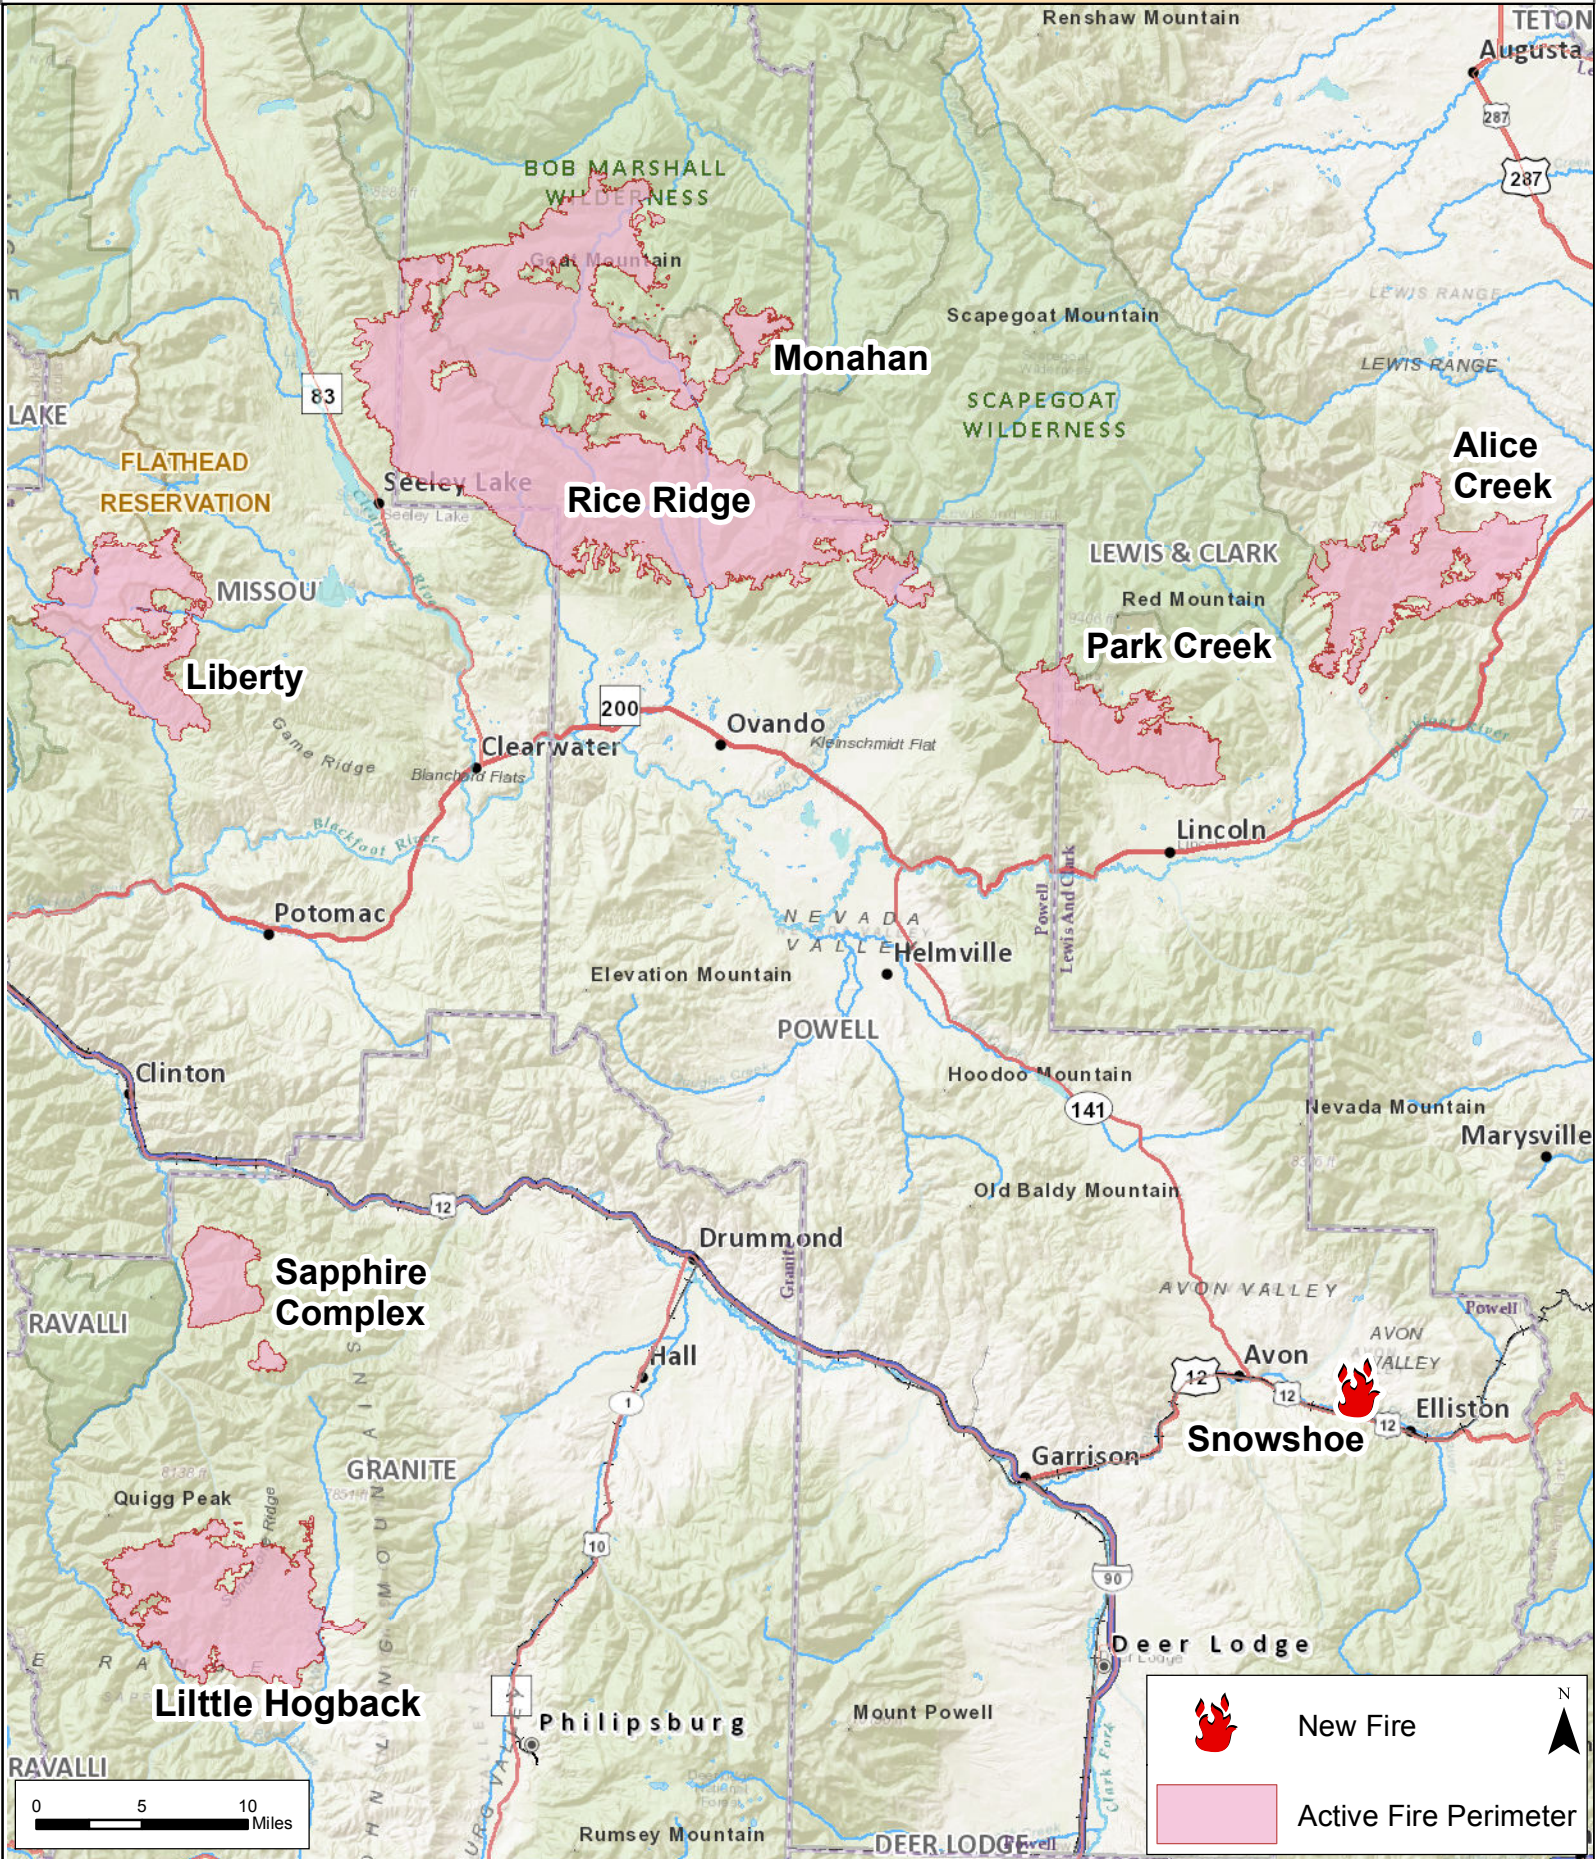

Public Information

Alice Creek

09/12/2017 0800

27,982 Acres

 New Fire

 Active Fire Perimeter

N