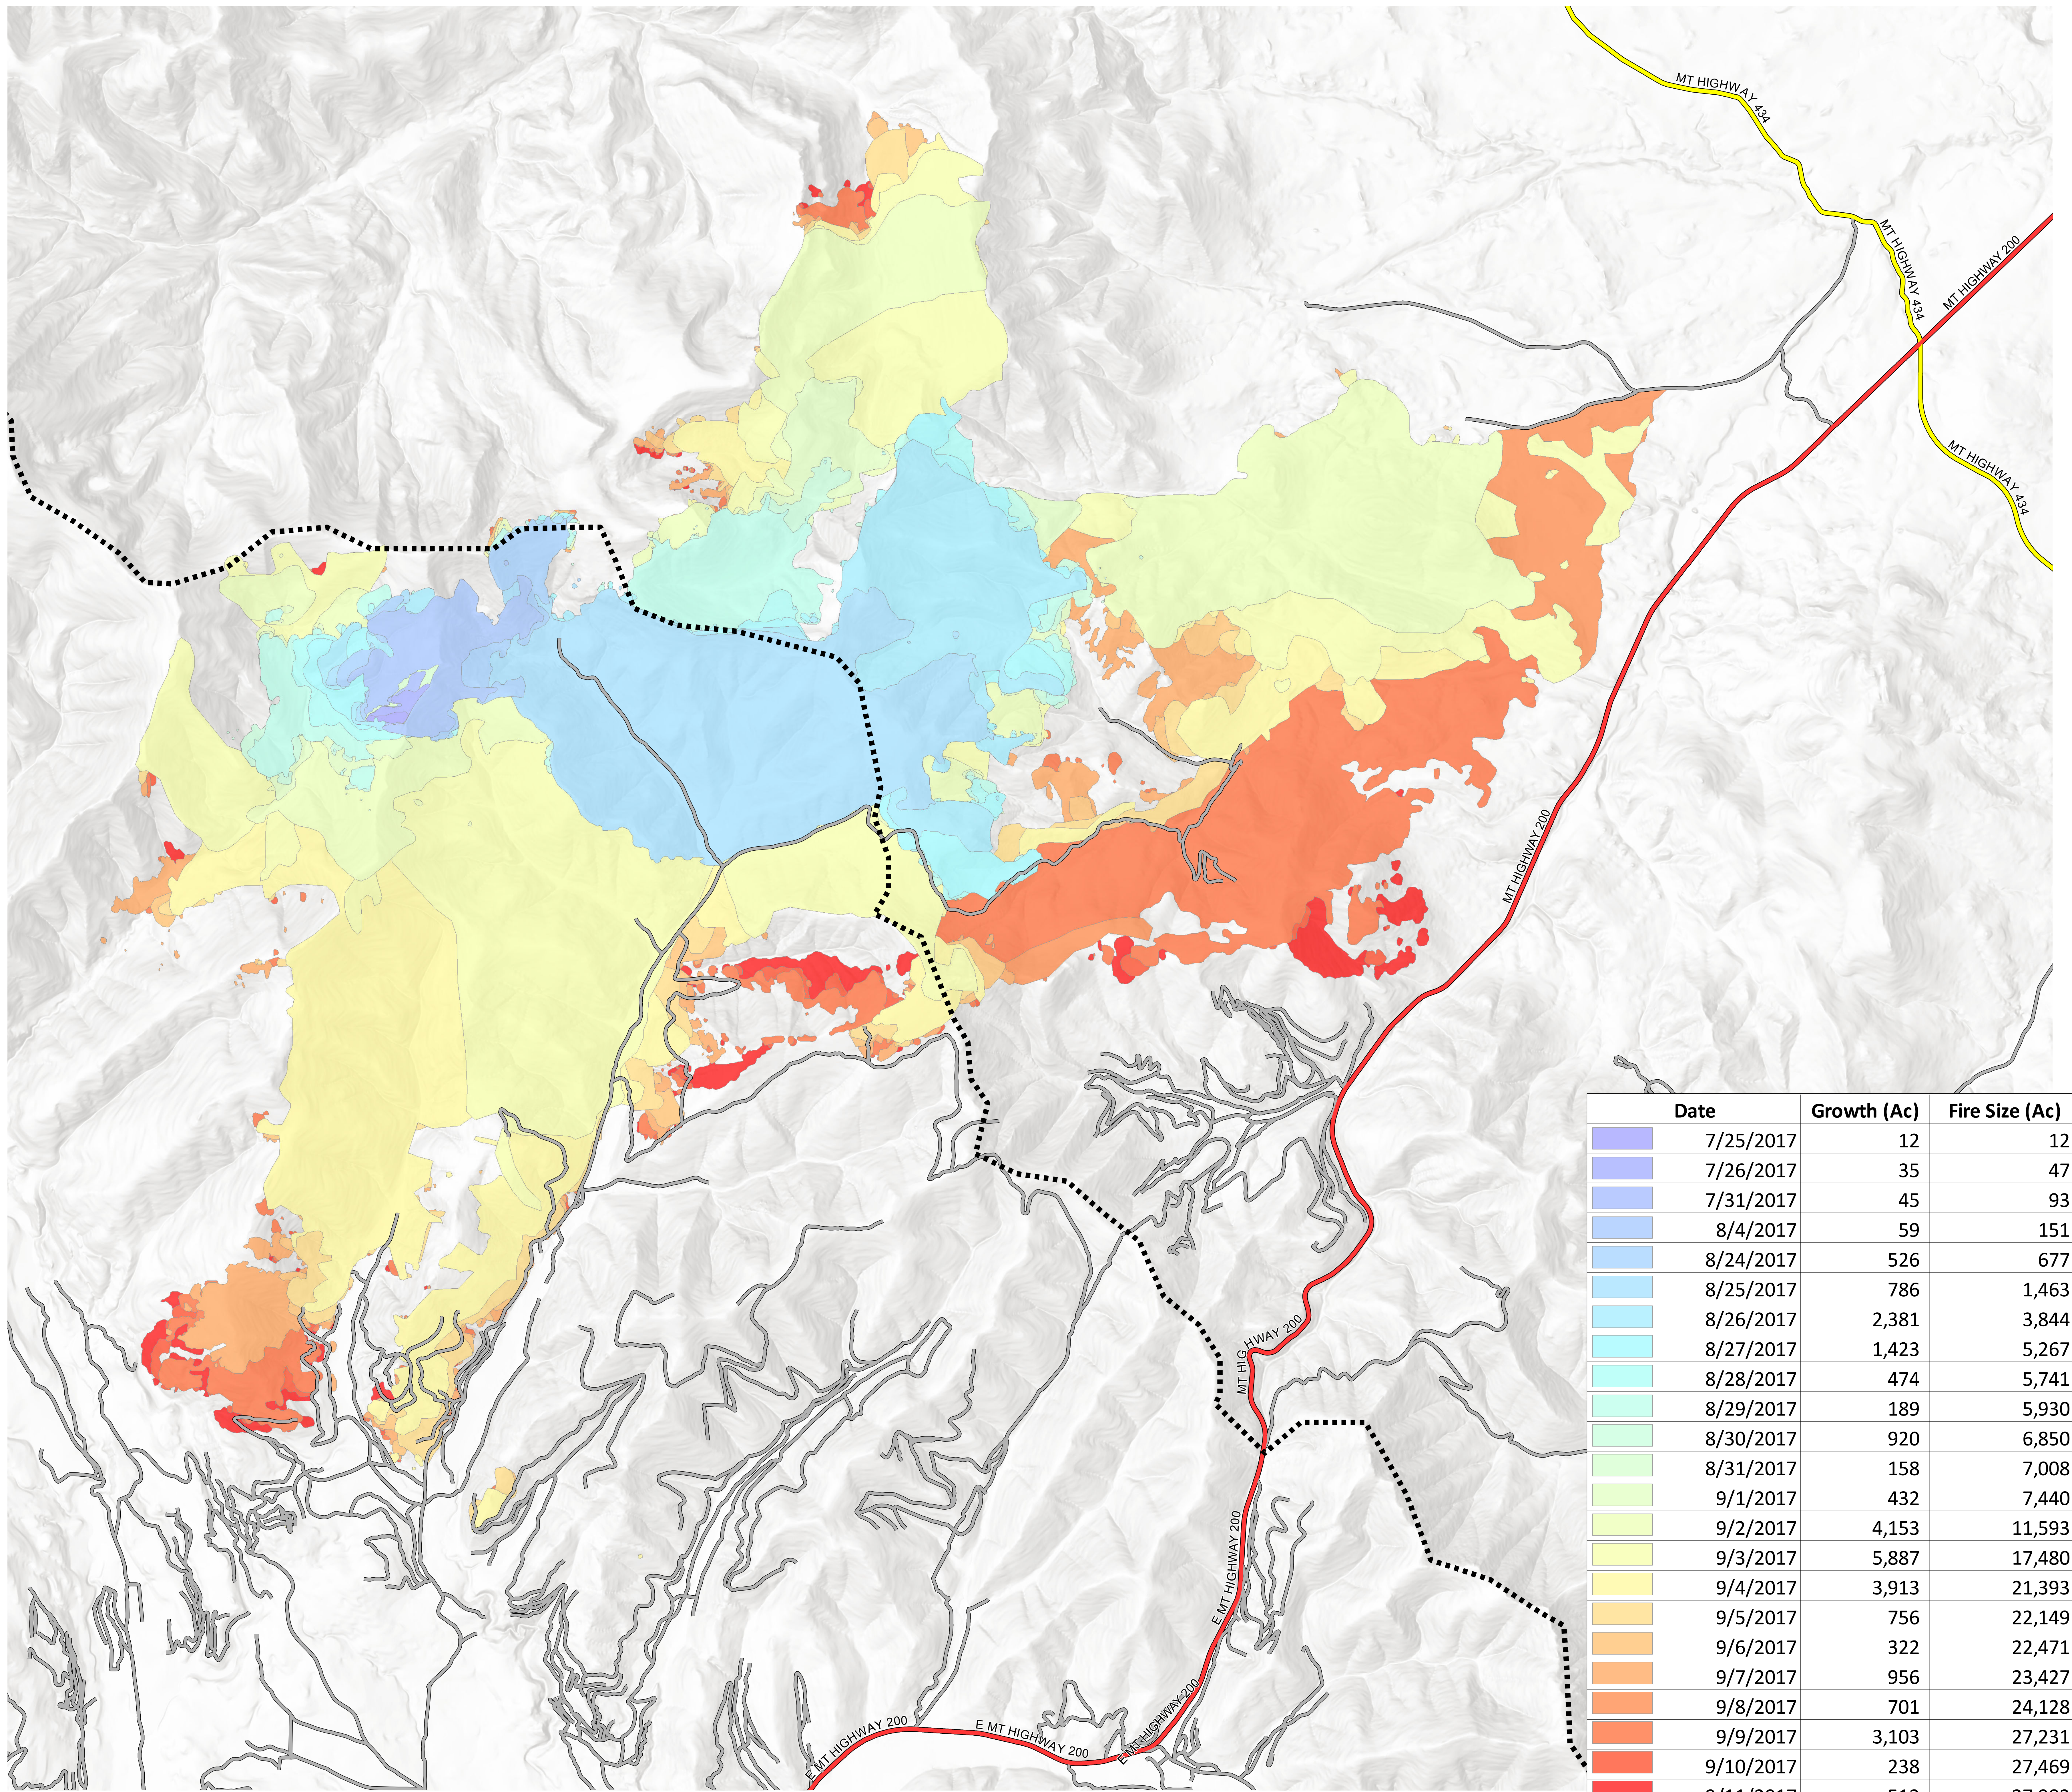

Progression

Alice Creek
 MT-HLF-000179
 09/12/2017
 1200
 27,982 Acres

..... Continental Divide

Date	Growth (Ac)	Fire Size (Ac)
7/25/2017	12	12
7/26/2017	35	47
7/31/2017	45	93
8/4/2017	59	151
8/24/2017	526	677
8/25/2017	786	1,463
8/26/2017	2,381	3,844
8/27/2017	1,423	5,267
8/28/2017	474	5,741
8/29/2017	189	5,930
8/30/2017	920	6,850
8/31/2017	158	7,008
9/1/2017	432	7,440
9/2/2017	4,153	11,593
9/3/2017	5,887	17,480
9/4/2017	3,913	21,393
9/5/2017	756	22,149
9/6/2017	322	22,471
9/7/2017	956	23,427
9/8/2017	701	24,128
9/9/2017	3,103	27,231
9/10/2017	238	27,469
9/11/2017	513	27,982

NAD83 UTM Zone 12N