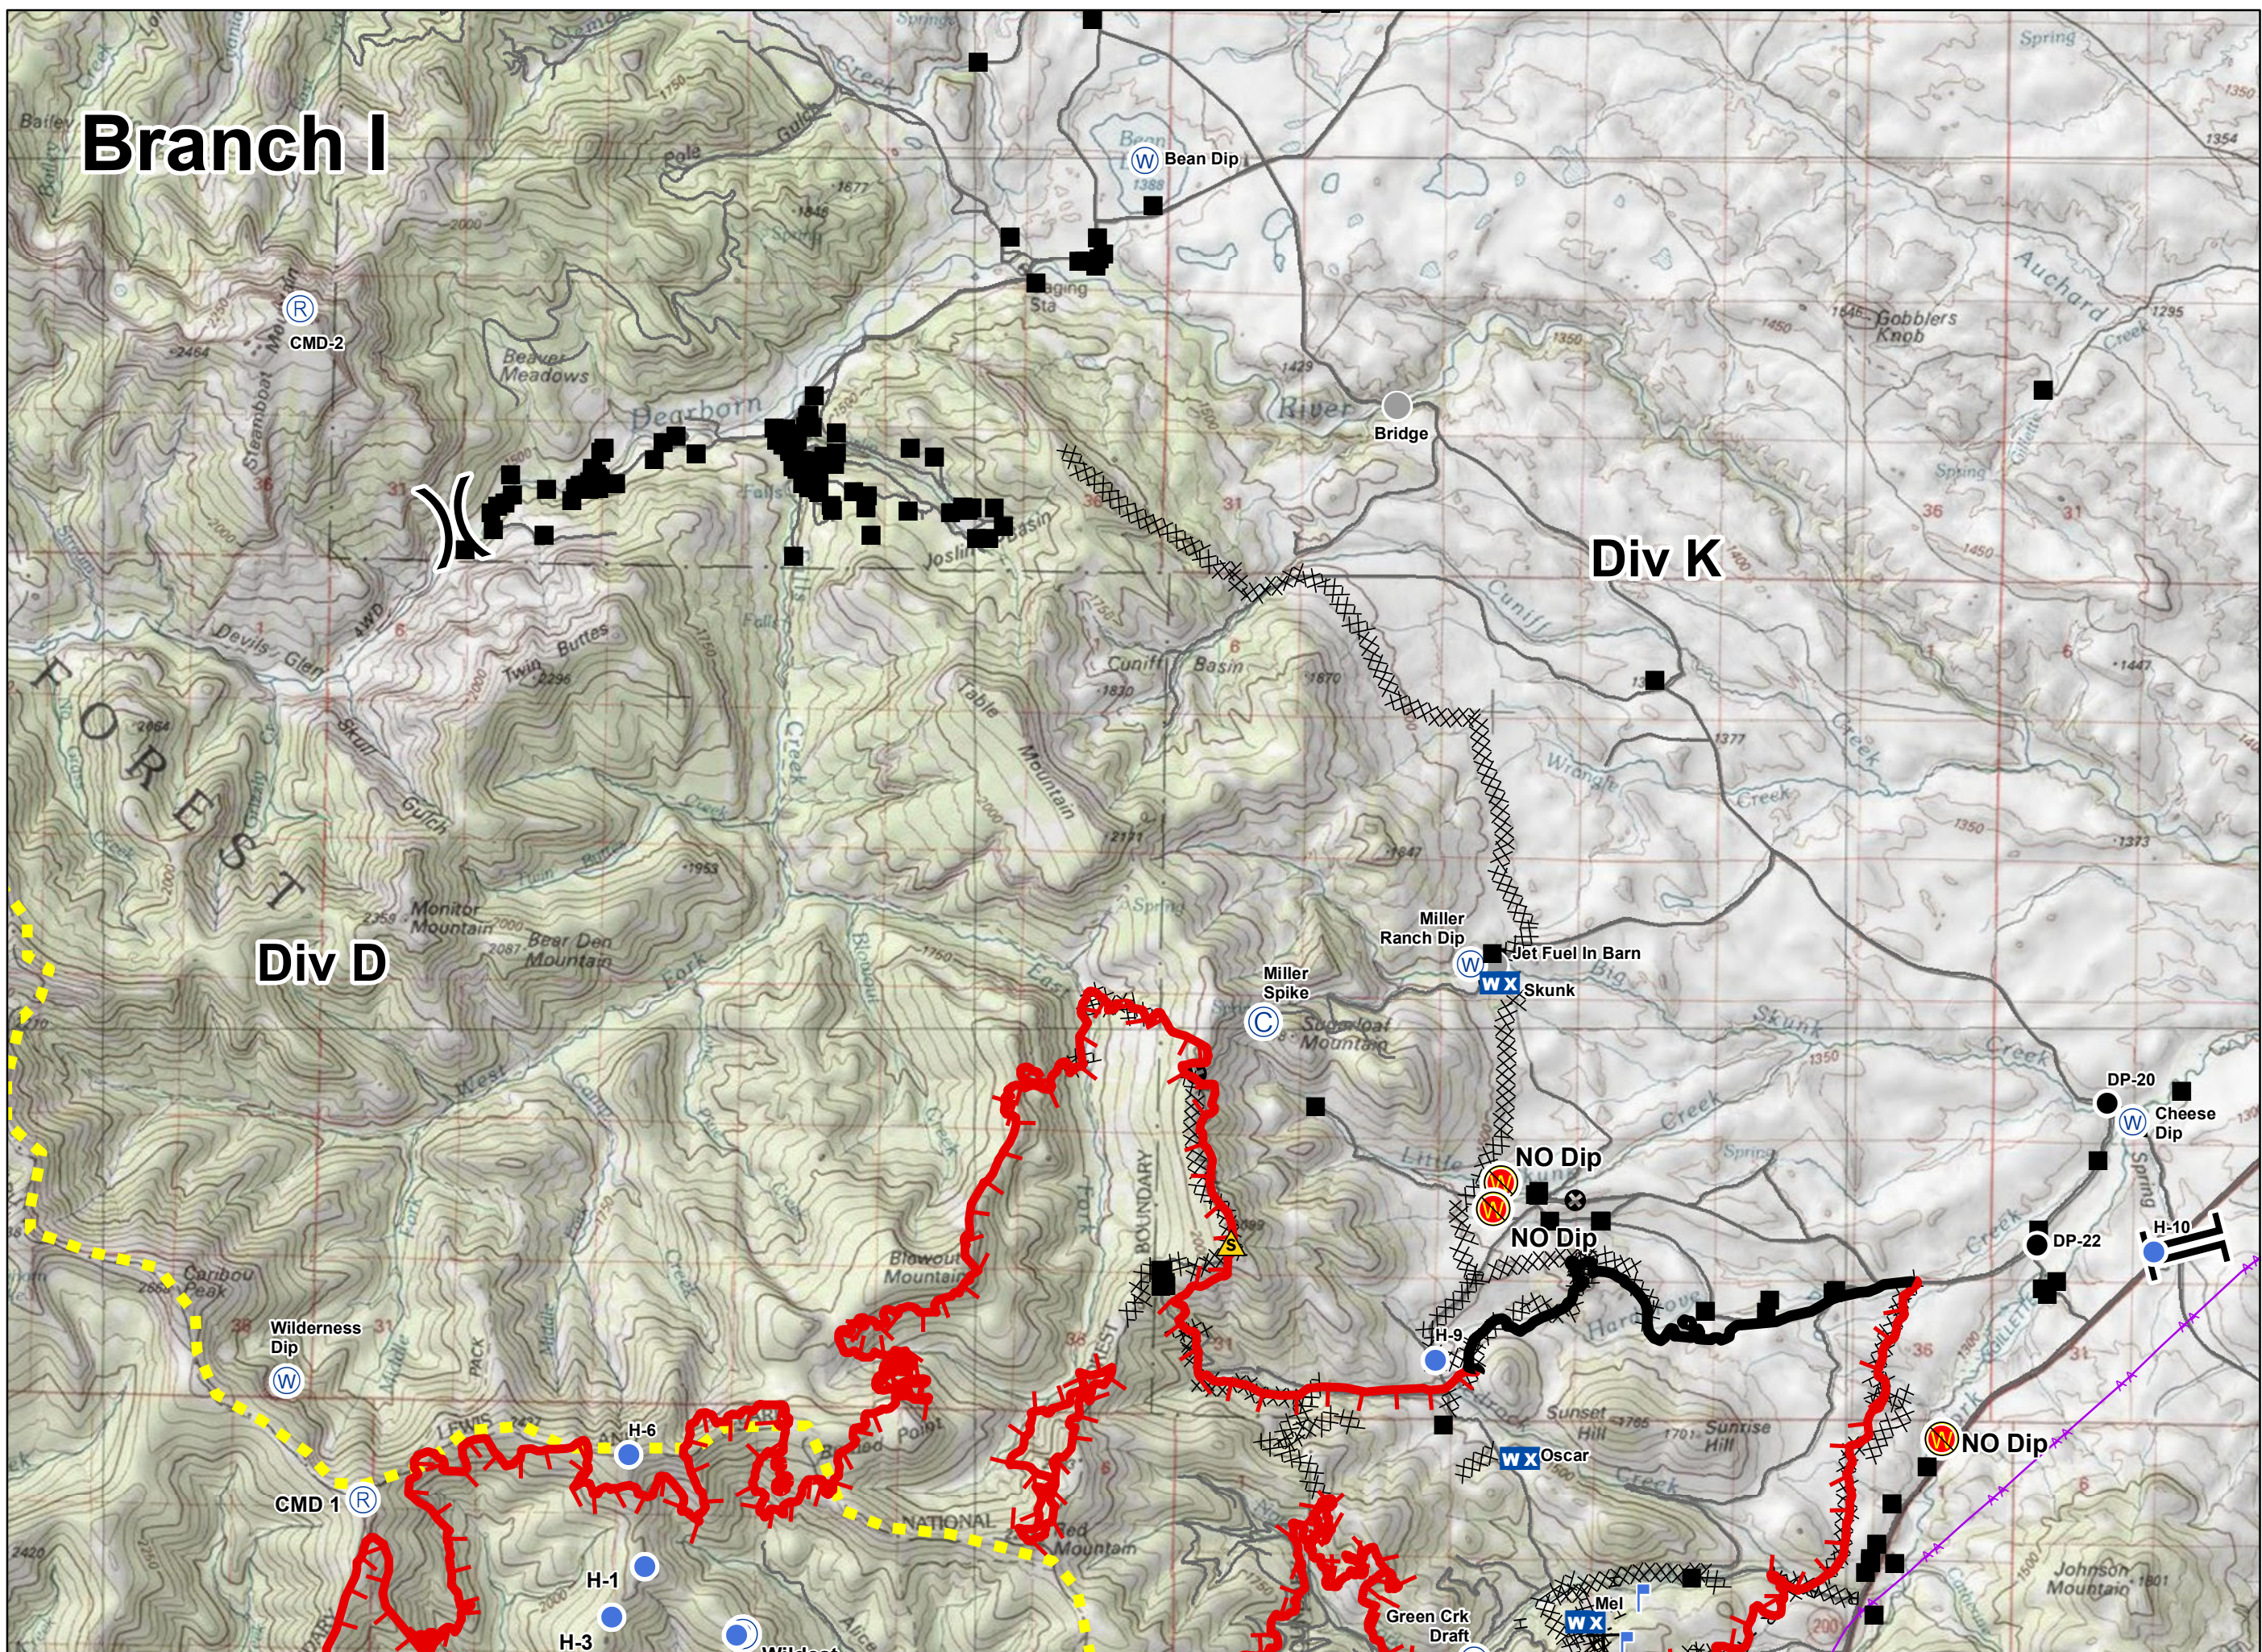

Branch I

Div K

Div D

- Camp
- Drop Point
- Helispot
- Lookout
- Mobile Weather Unit
- Repeater
- Safety Zone
- Water Source
- Restricted Water Source
- Other
- Division Break
- Branch Break
- Uncontrolled Fire Edge
- Completed Line
- Completed Dozer Line
- Completed Hand Line
- Road as Completed Line
- Proposed Dozer Line
- Other
- Structures
- Continental Divide
- Transmission Lines
- Roads