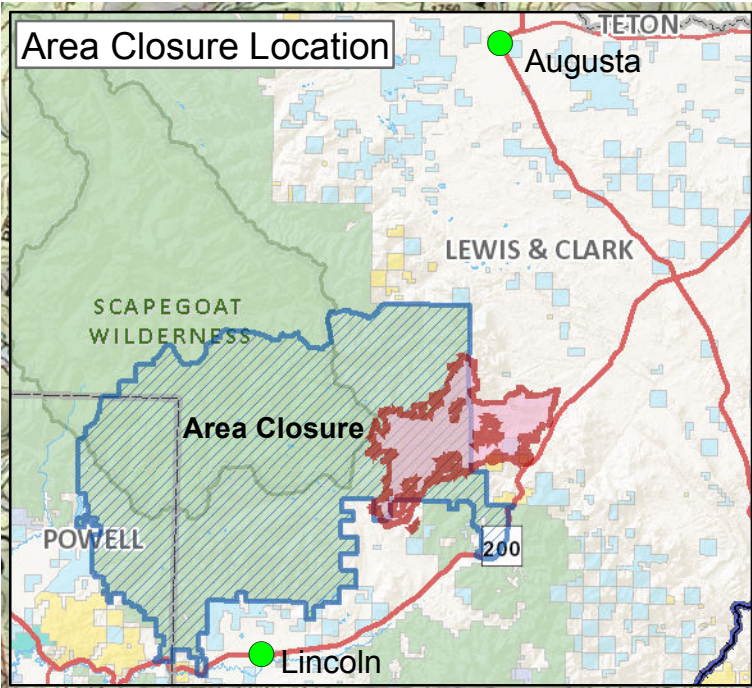

**Public Information**  
Alice Creek  
MT-HLF-000179  
09/13/2017  
28,862 Acres

**Legend**

Wildfire Daily Fire Perimeter

NAD83 UTM Zone 12N