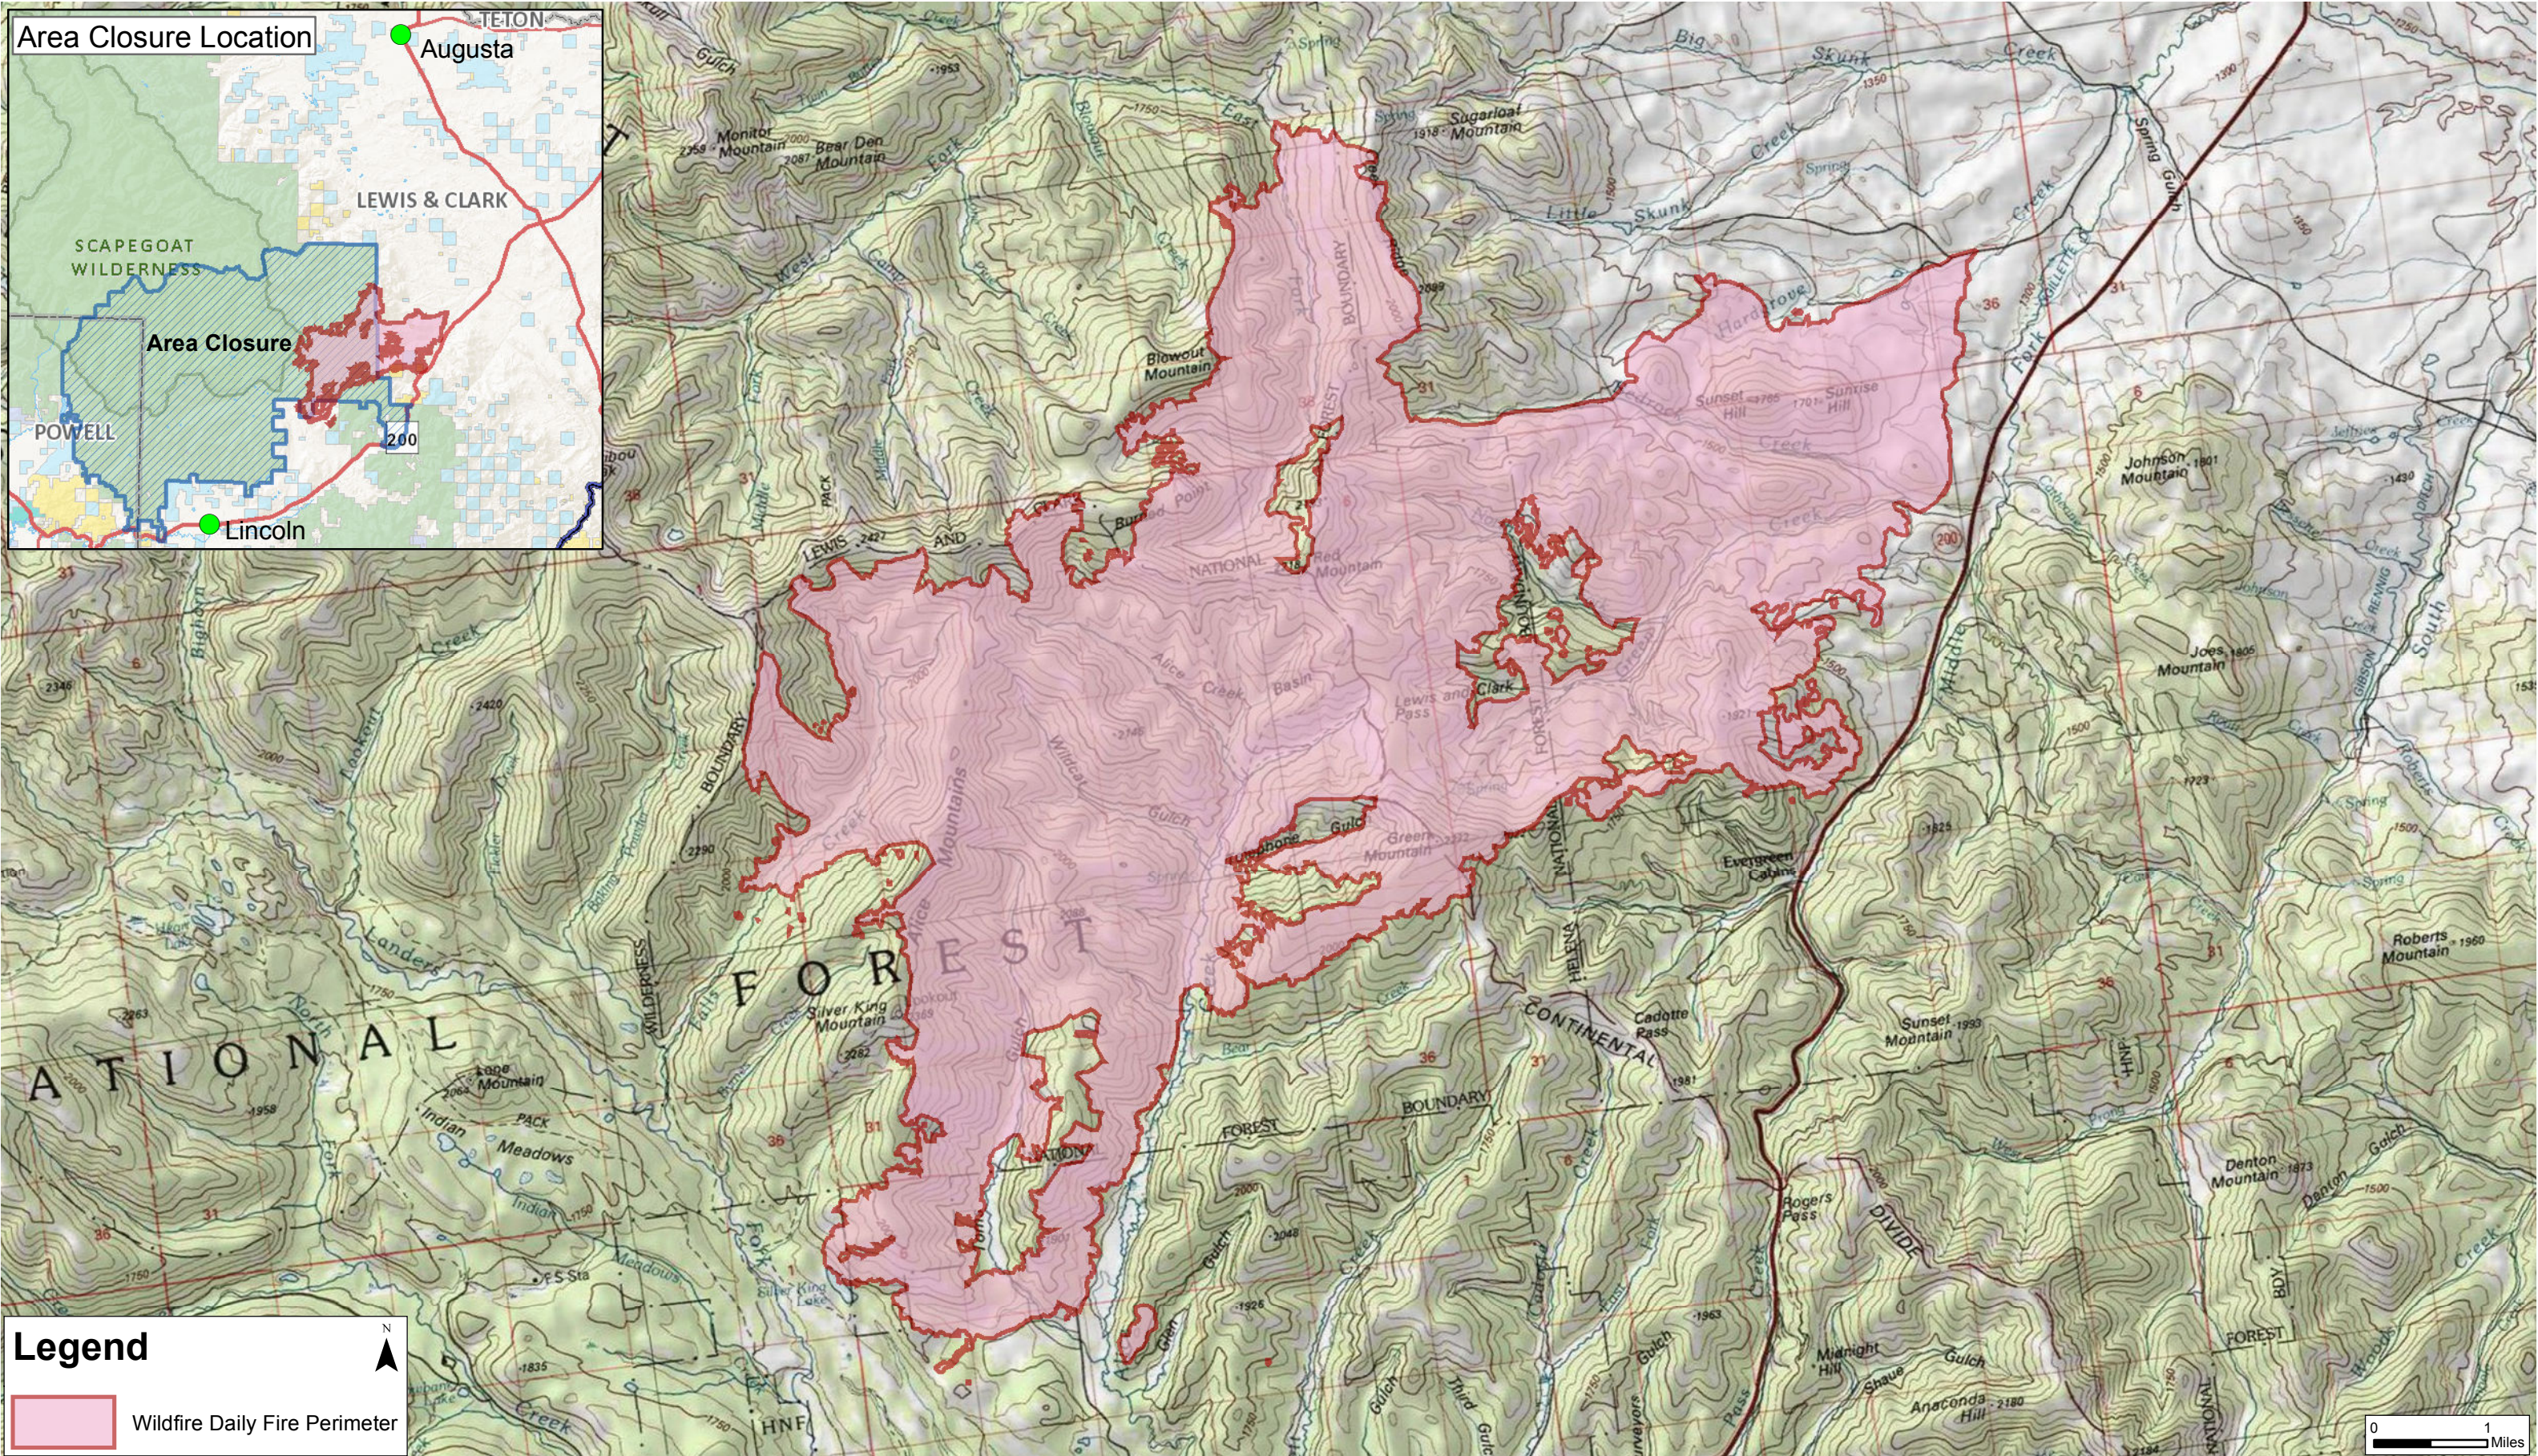

**Public Information**  
Alice Creek  
MT-HLF-000179  
09/13/2017  
28,862 Acres

**Legend**

Wildfire Daily Fire Perimeter

NAD83 UTM Zone 12N