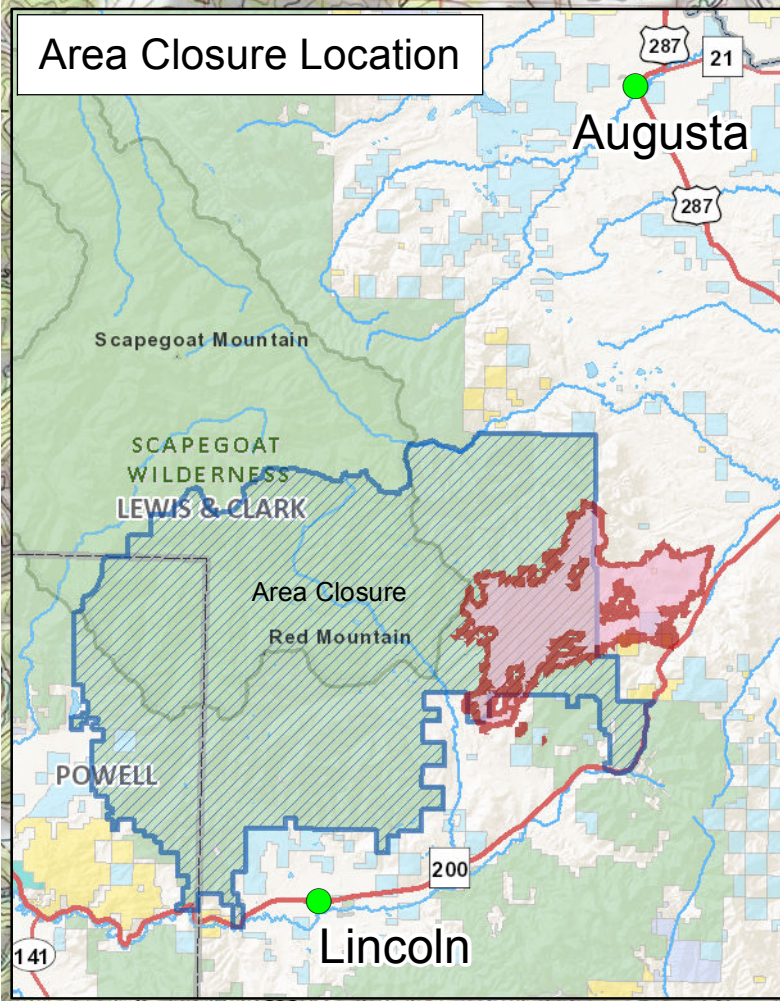

# Public Information

Alice Creek

MT-HLF-000179

09/13/2017 0800

28,862 Acres

**Legend**

Wildfire Daily Fire Perimeter