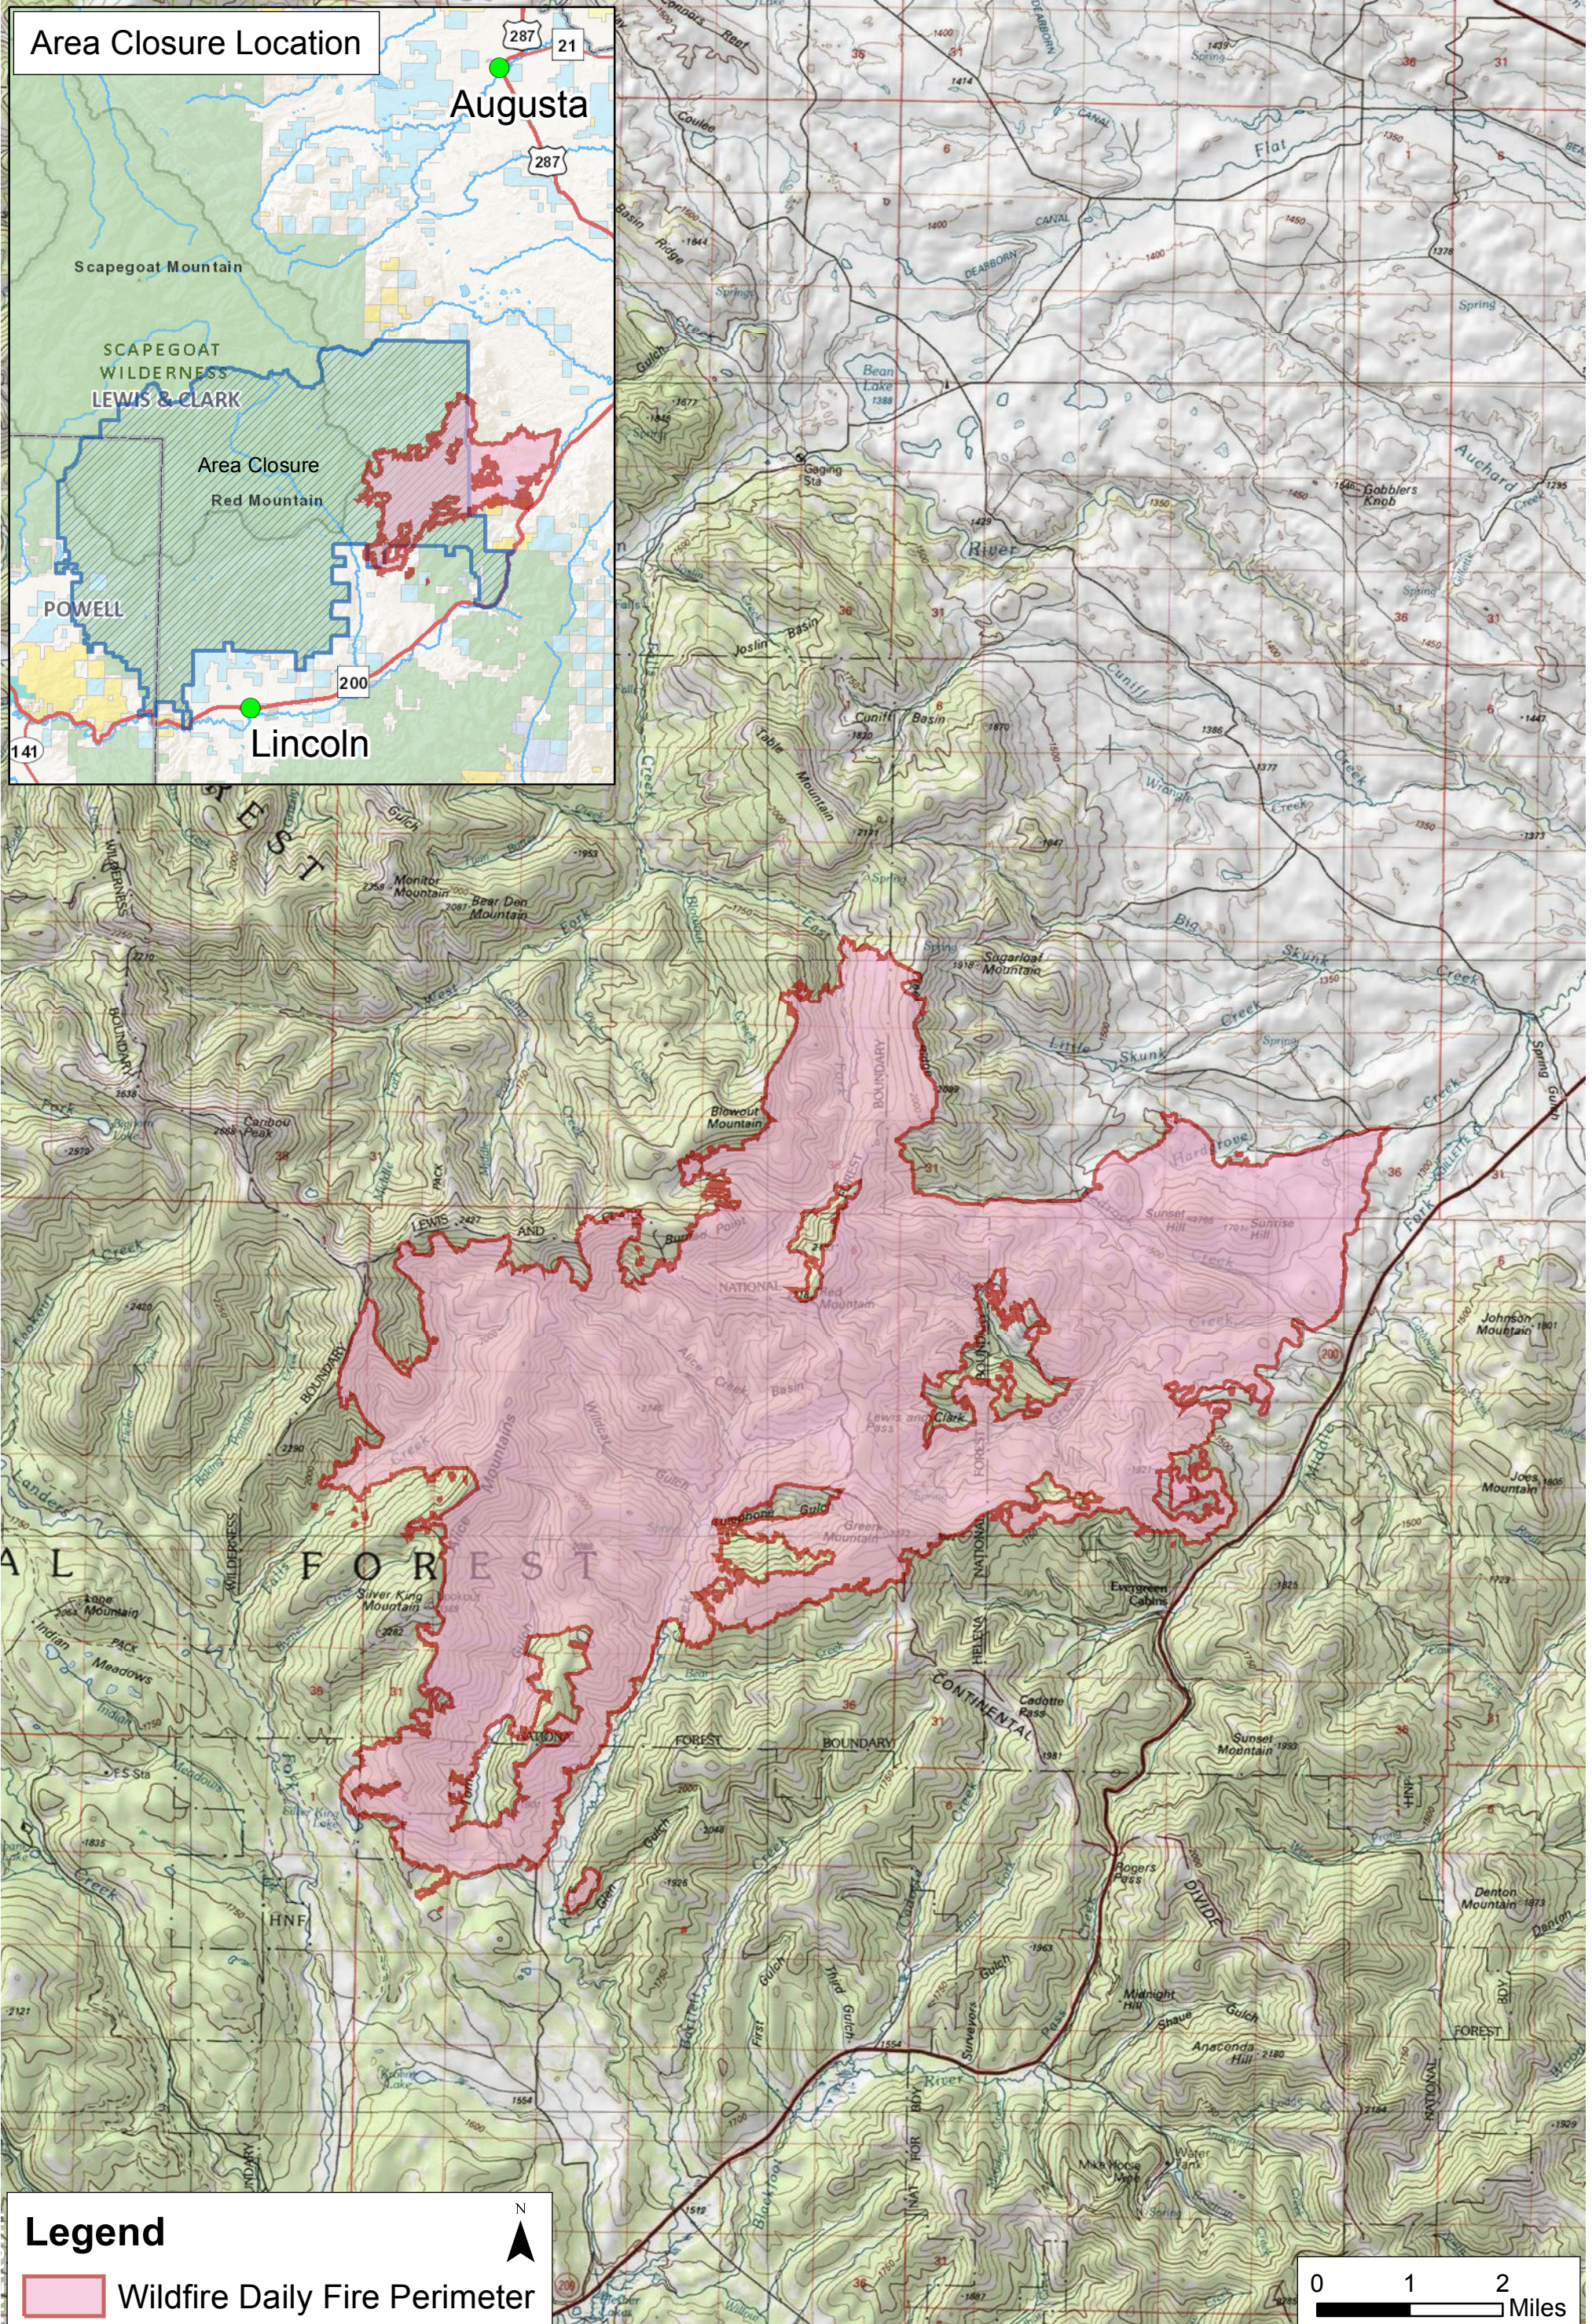

# Public Information

Alice Creek

MT-HLF-000179

09/13/2017 0800

28,862 Acres

**Legend**

Wildfire Daily Fire Perimeter