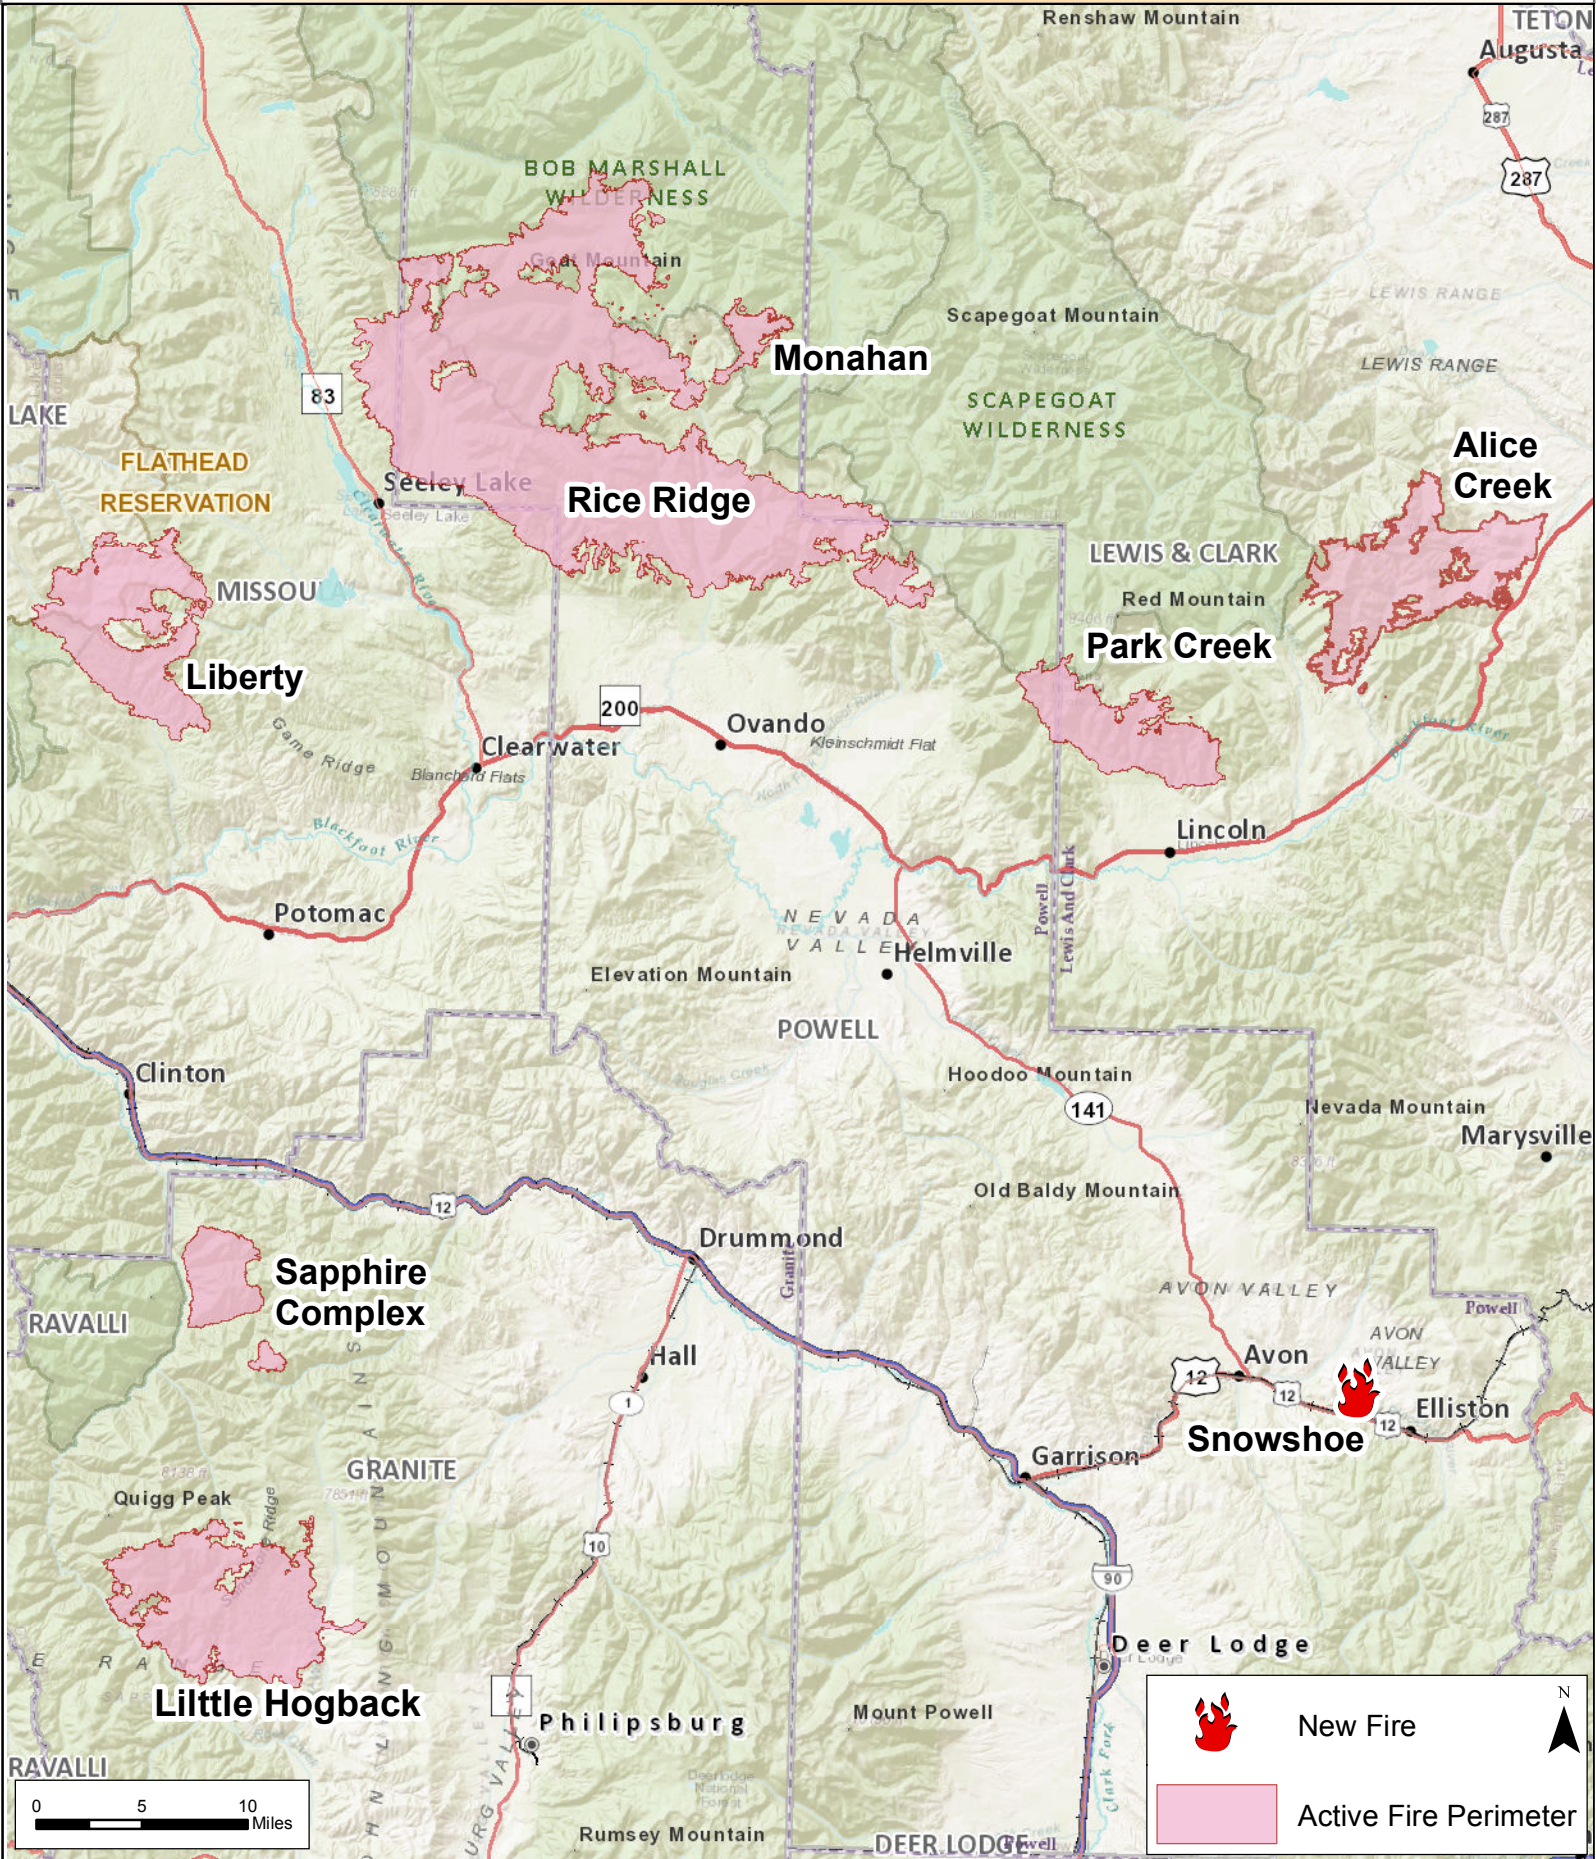

# Public Information

Alice Creek

09/13/2017 0800

28,862 Acres

 New Fire

 Active Fire Perimeter

N