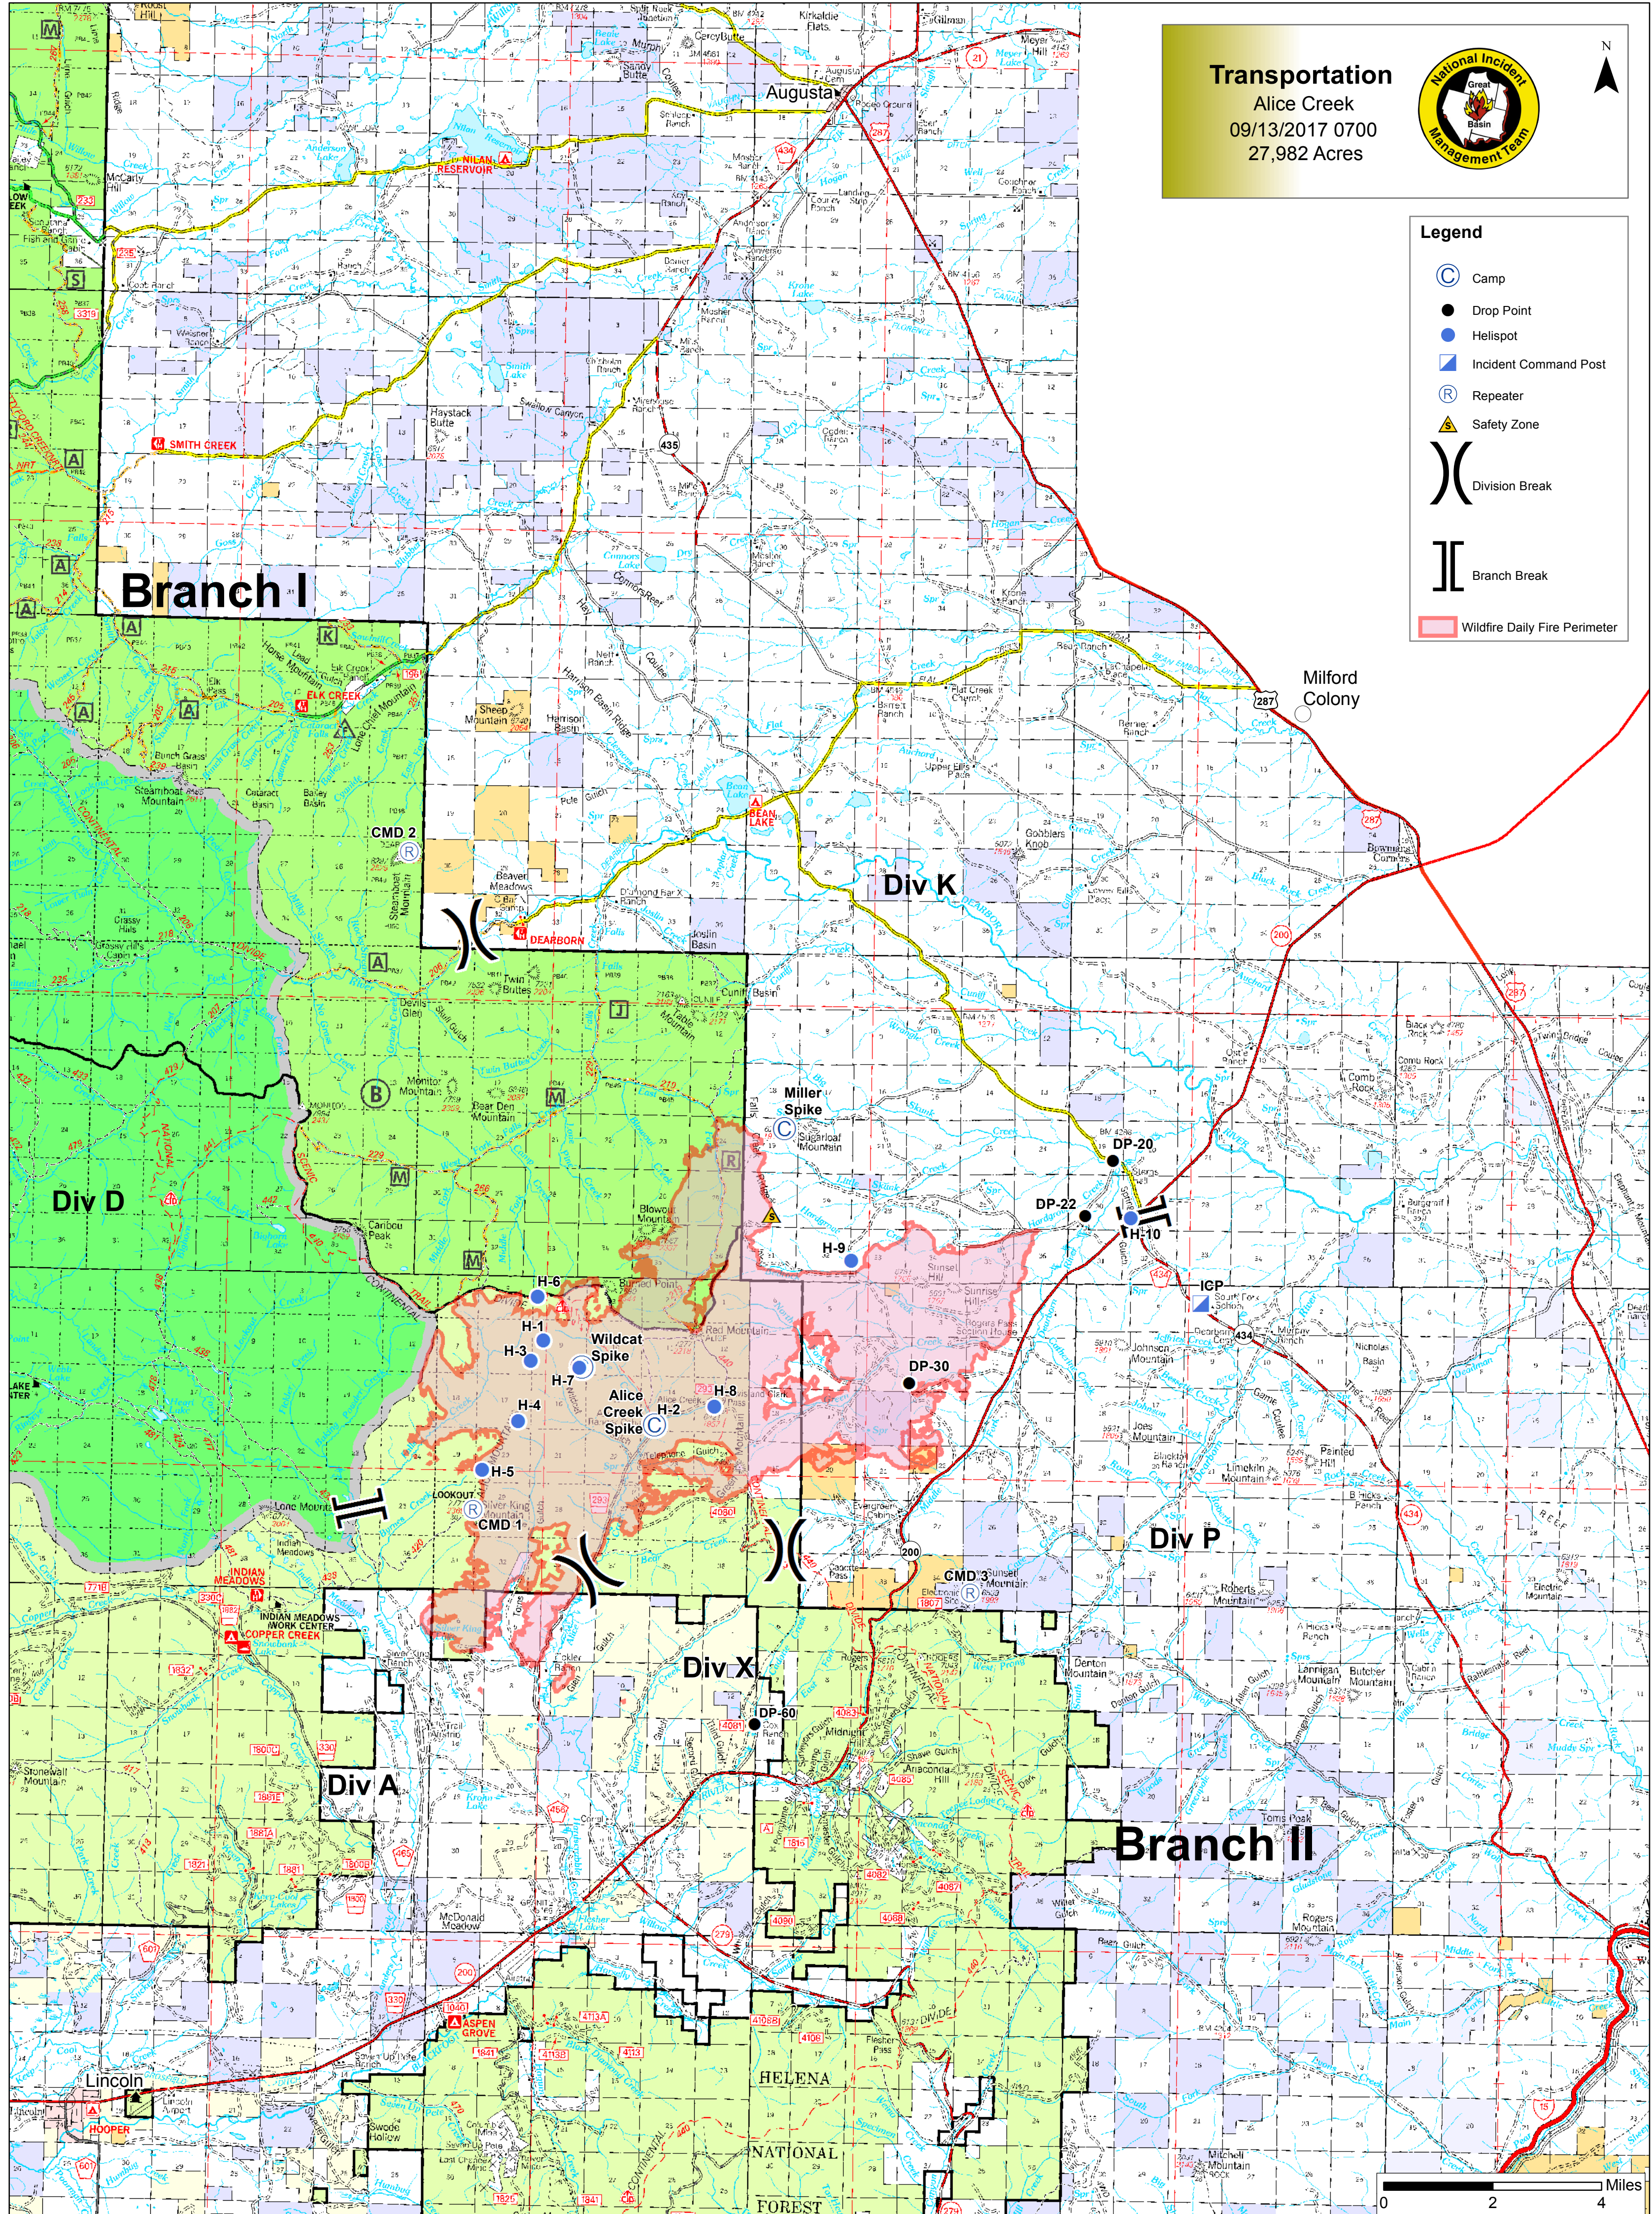

Transportation

Alice Creek
09/13/2017 0700
27,982 Acres

Legend

- ⊙ Camp
- Drop Point
- Helispot
- ▣ Incident Command Post
- ⊙ Repeater
- ▲ Safety Zone
-) Division Break
- [[Branch Break
- ▭ Wildfire Daily Fire Perimeter

Branch I

Div K

Div D

Div P

Div X

Div A

Branch II

0 2 4 Miles