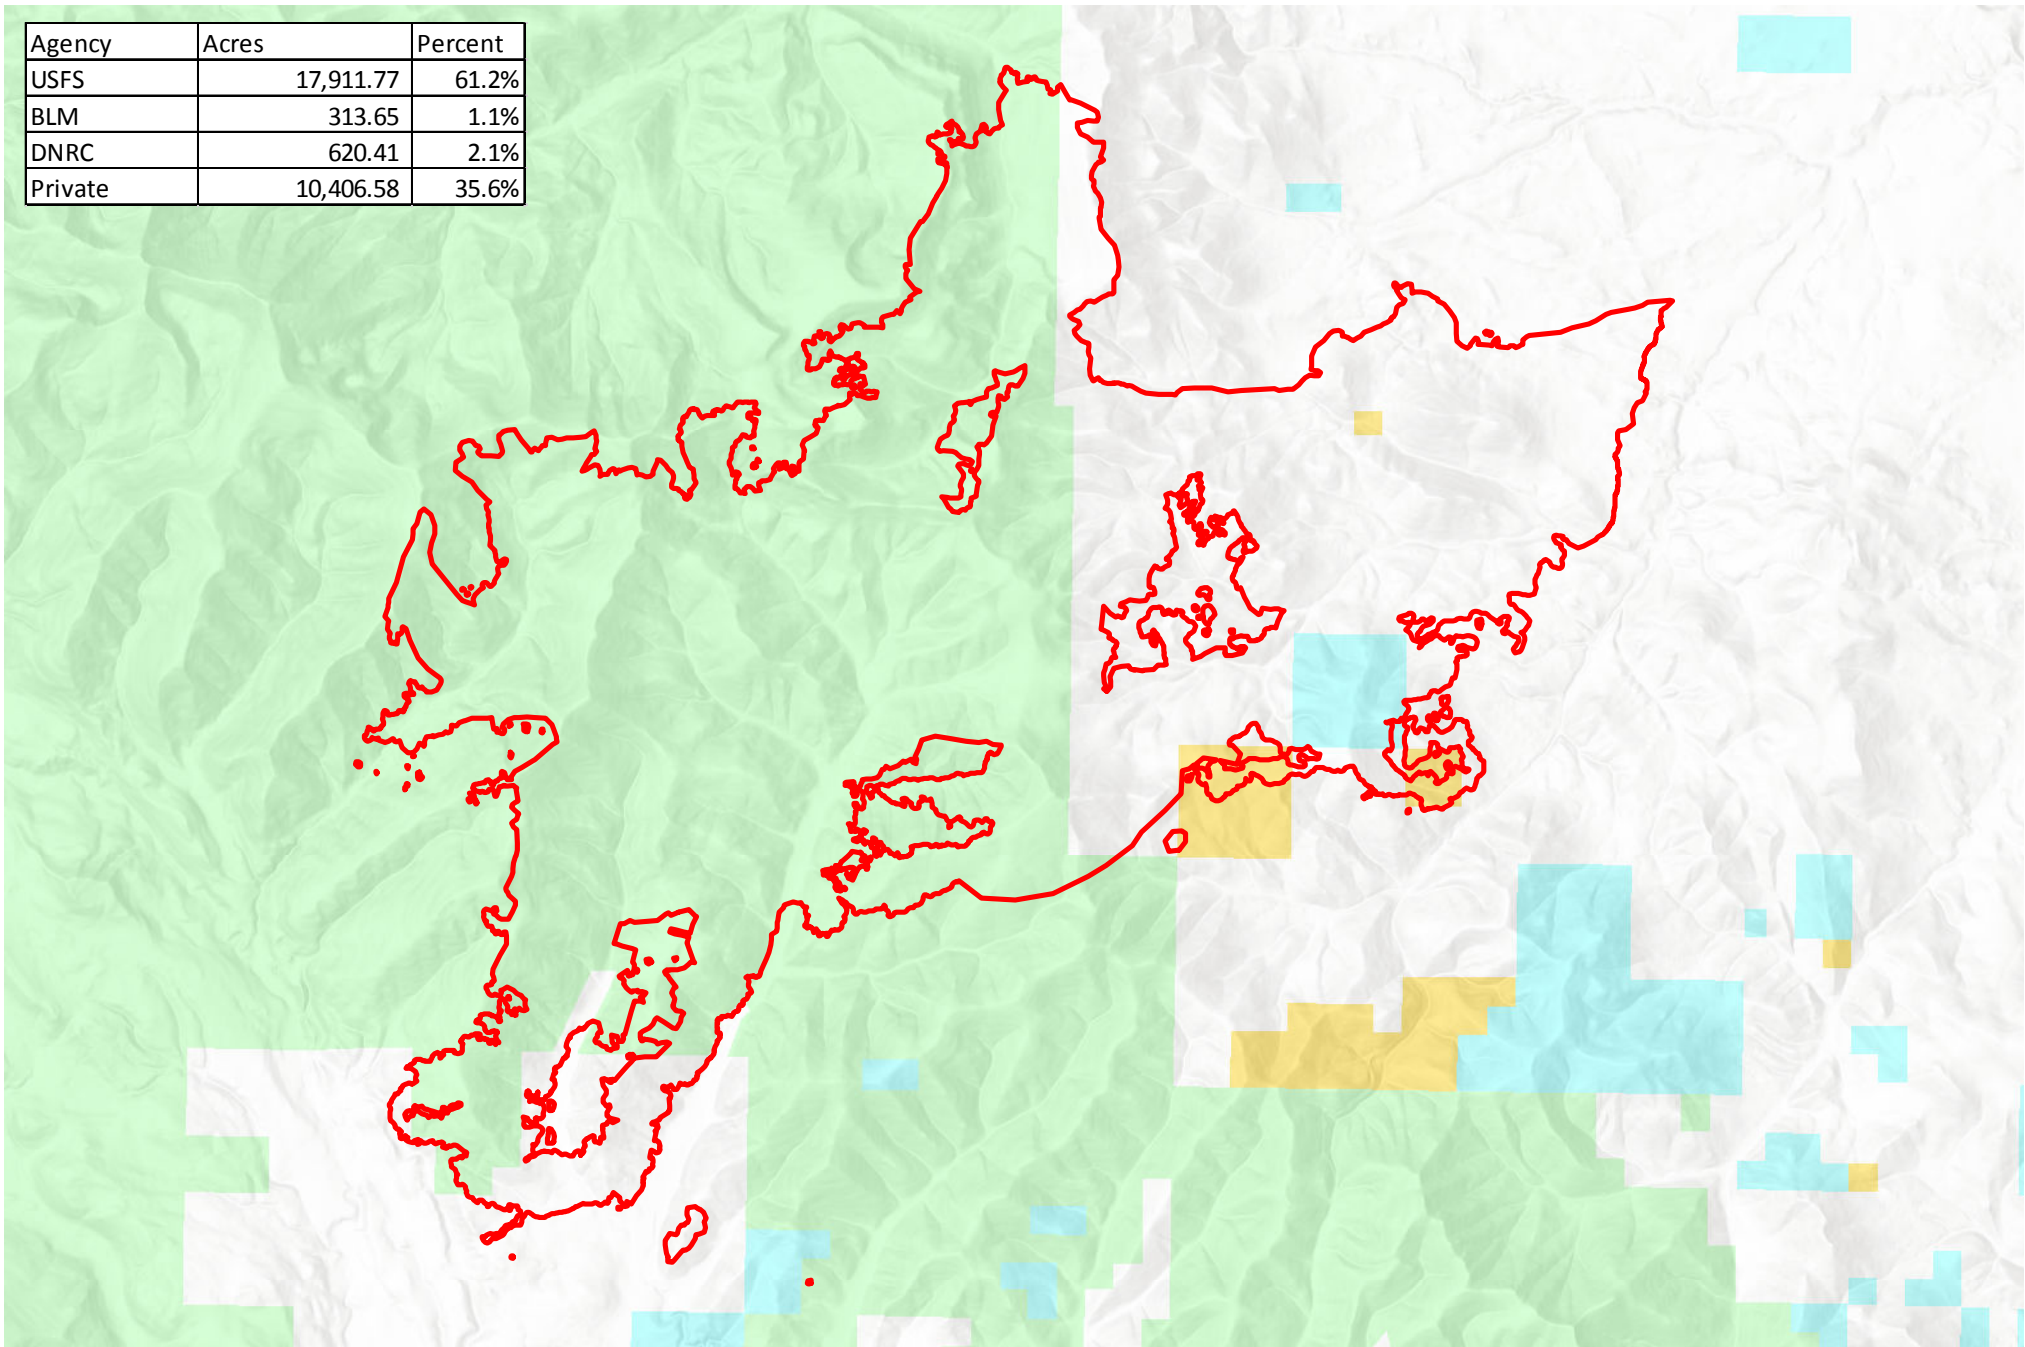

Agency	Acres	Percent
USFS	17,911.77	61.2%
BLM	313.65	1.1%
DNRC	620.41	2.1%
Private	10,406.58	35.6%

OWNERSHIP

Ownership
 Alice Creek
 MT-HLF-000179
 09/14/2017 1200
 29,252 Acres

Legend

- Perimeter 9/13
- BLM
- PVT
- FS
- ST