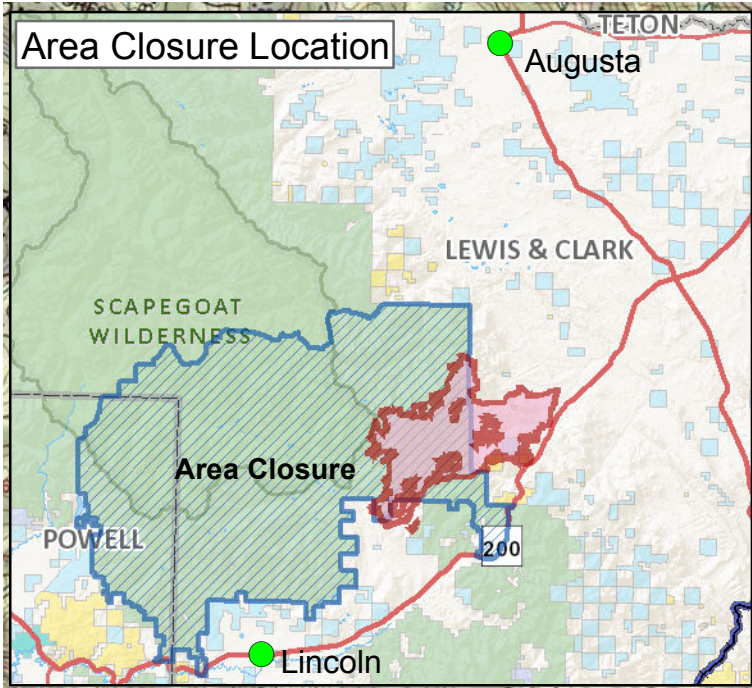

Public Information
 Alice Creek
 MT-HLF-000179
 09/14/2017
 29,252 Acres

Legend

 Wildfire Daily Fire Perimeter

NAD83 UTM Zone 12N