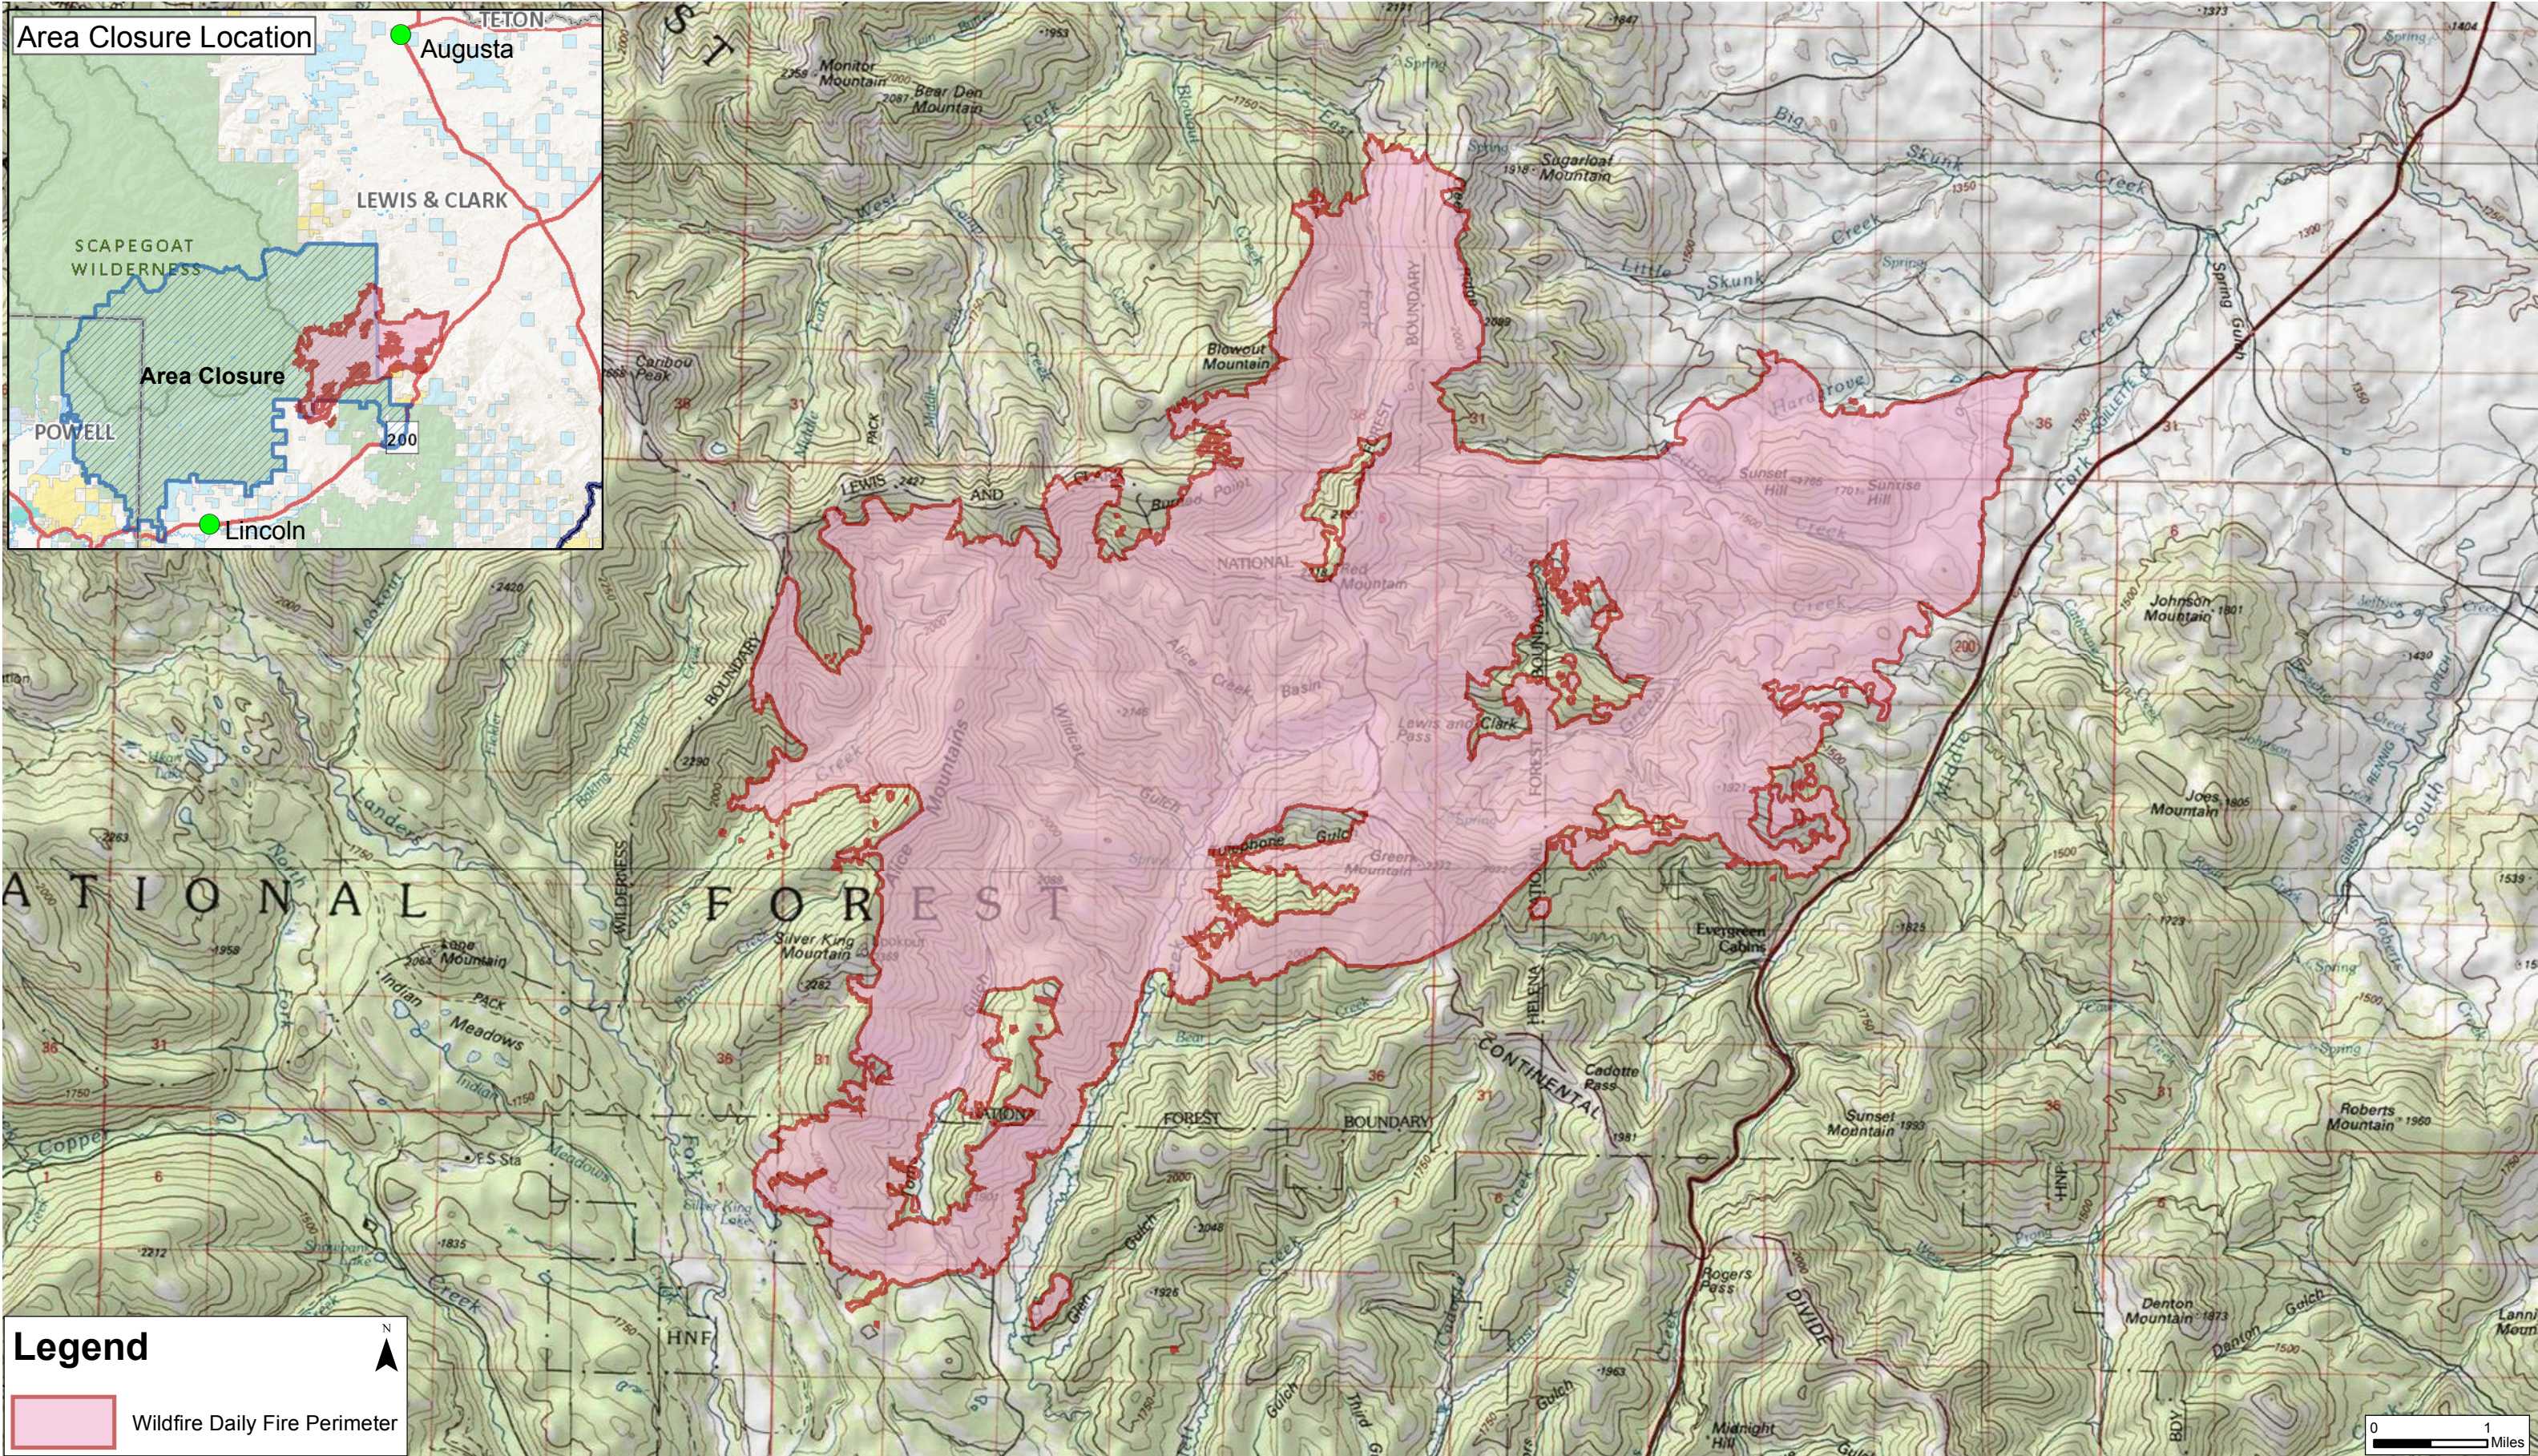

Public Information
 Alice Creek
 MT-HLF-000179
 09/14/2017
 29,252 Acres

Legend

 Wildfire Daily Fire Perimeter

NAD83 UTM Zone 12N