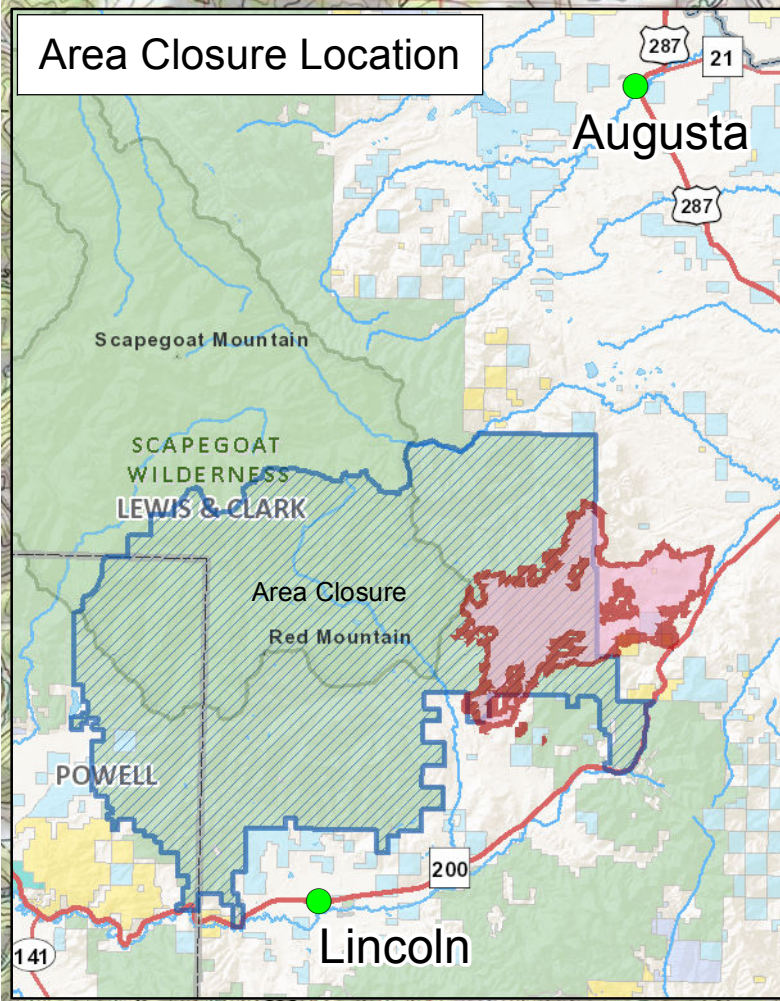

Public Information

Alice Creek

MT-HLF-000179

09/14/2017 0800

29,252 Acres

Legend

Wildfire Daily Fire Perimeter