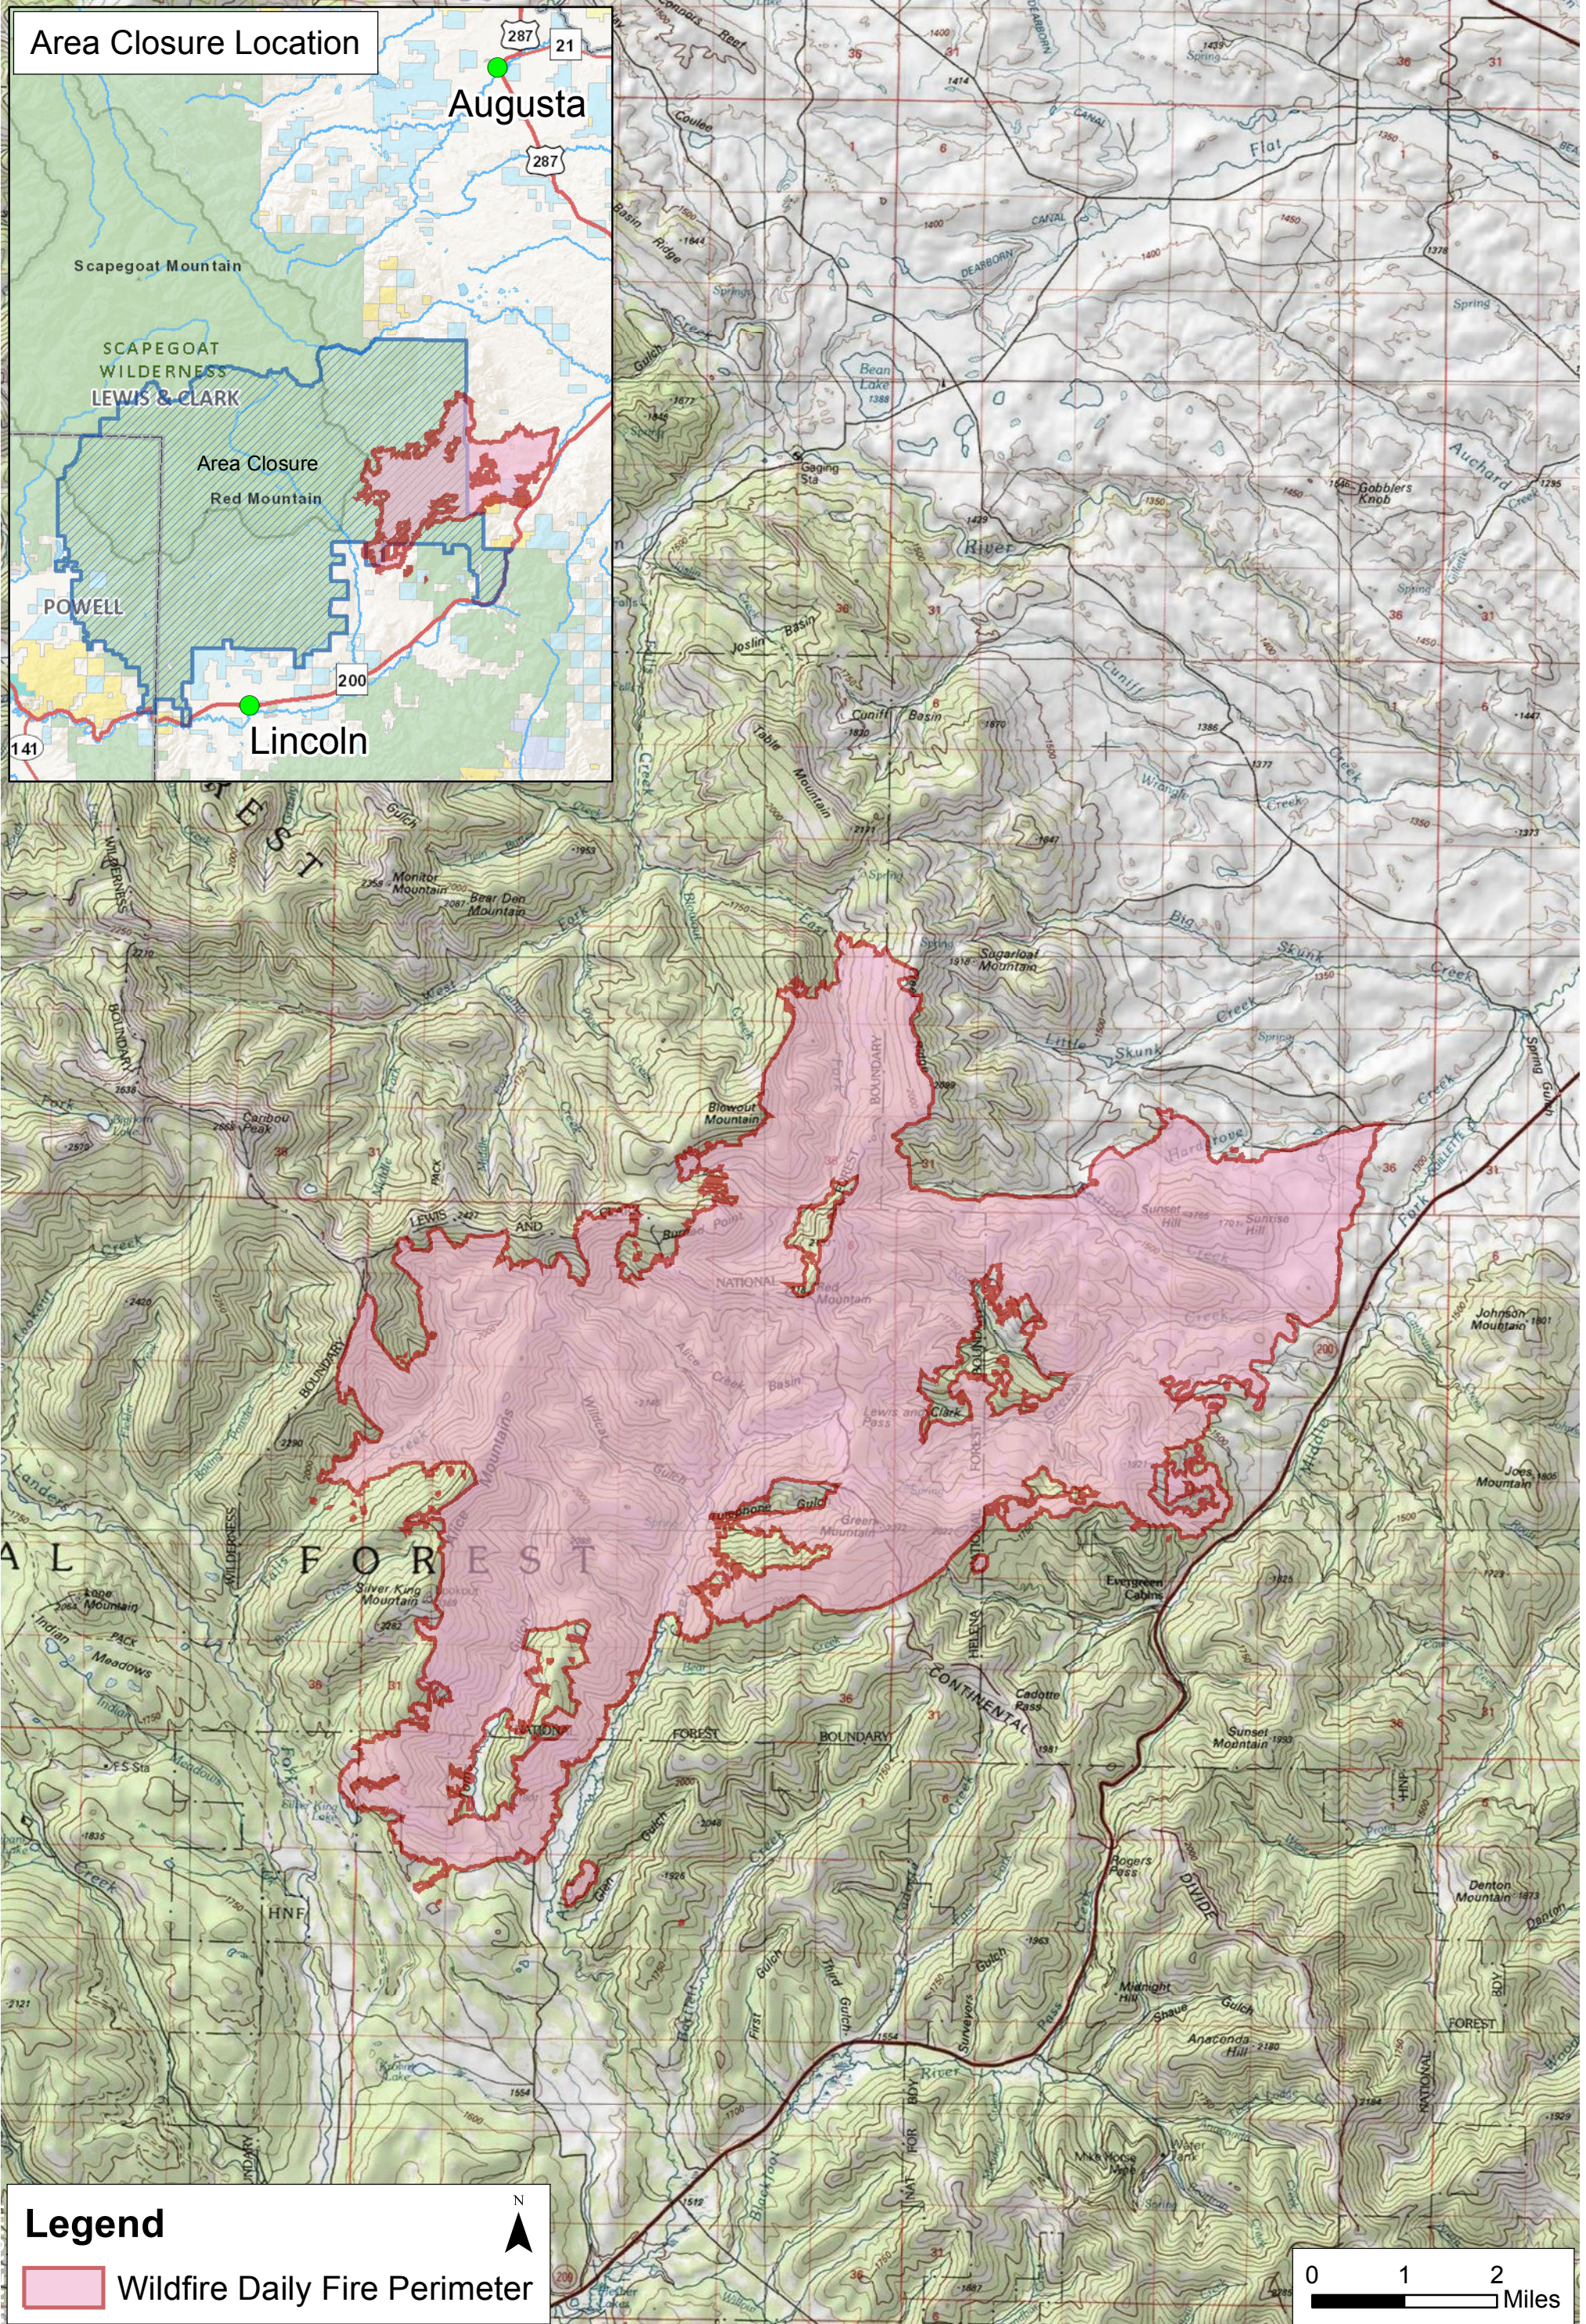

Public Information

Alice Creek

MT-HLF-000179

09/14/2017 0800

29,252 Acres

Legend

Wildfire Daily Fire Perimeter