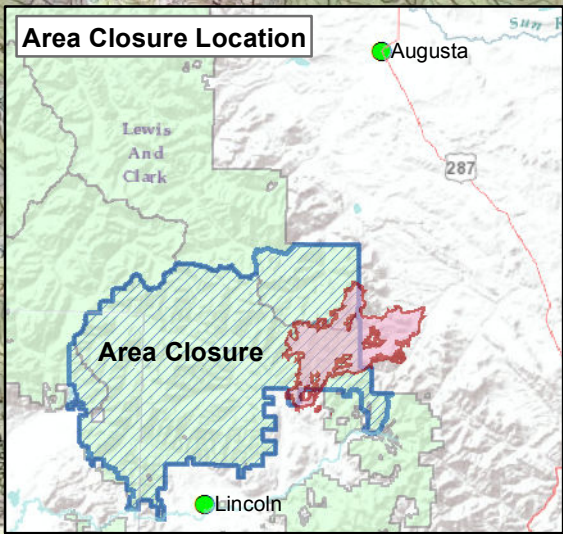

Public Information

Alice Creek

09/14/2017 0800

29,252 Acres

Legend

 Wildfire Daily Fire Perimeter