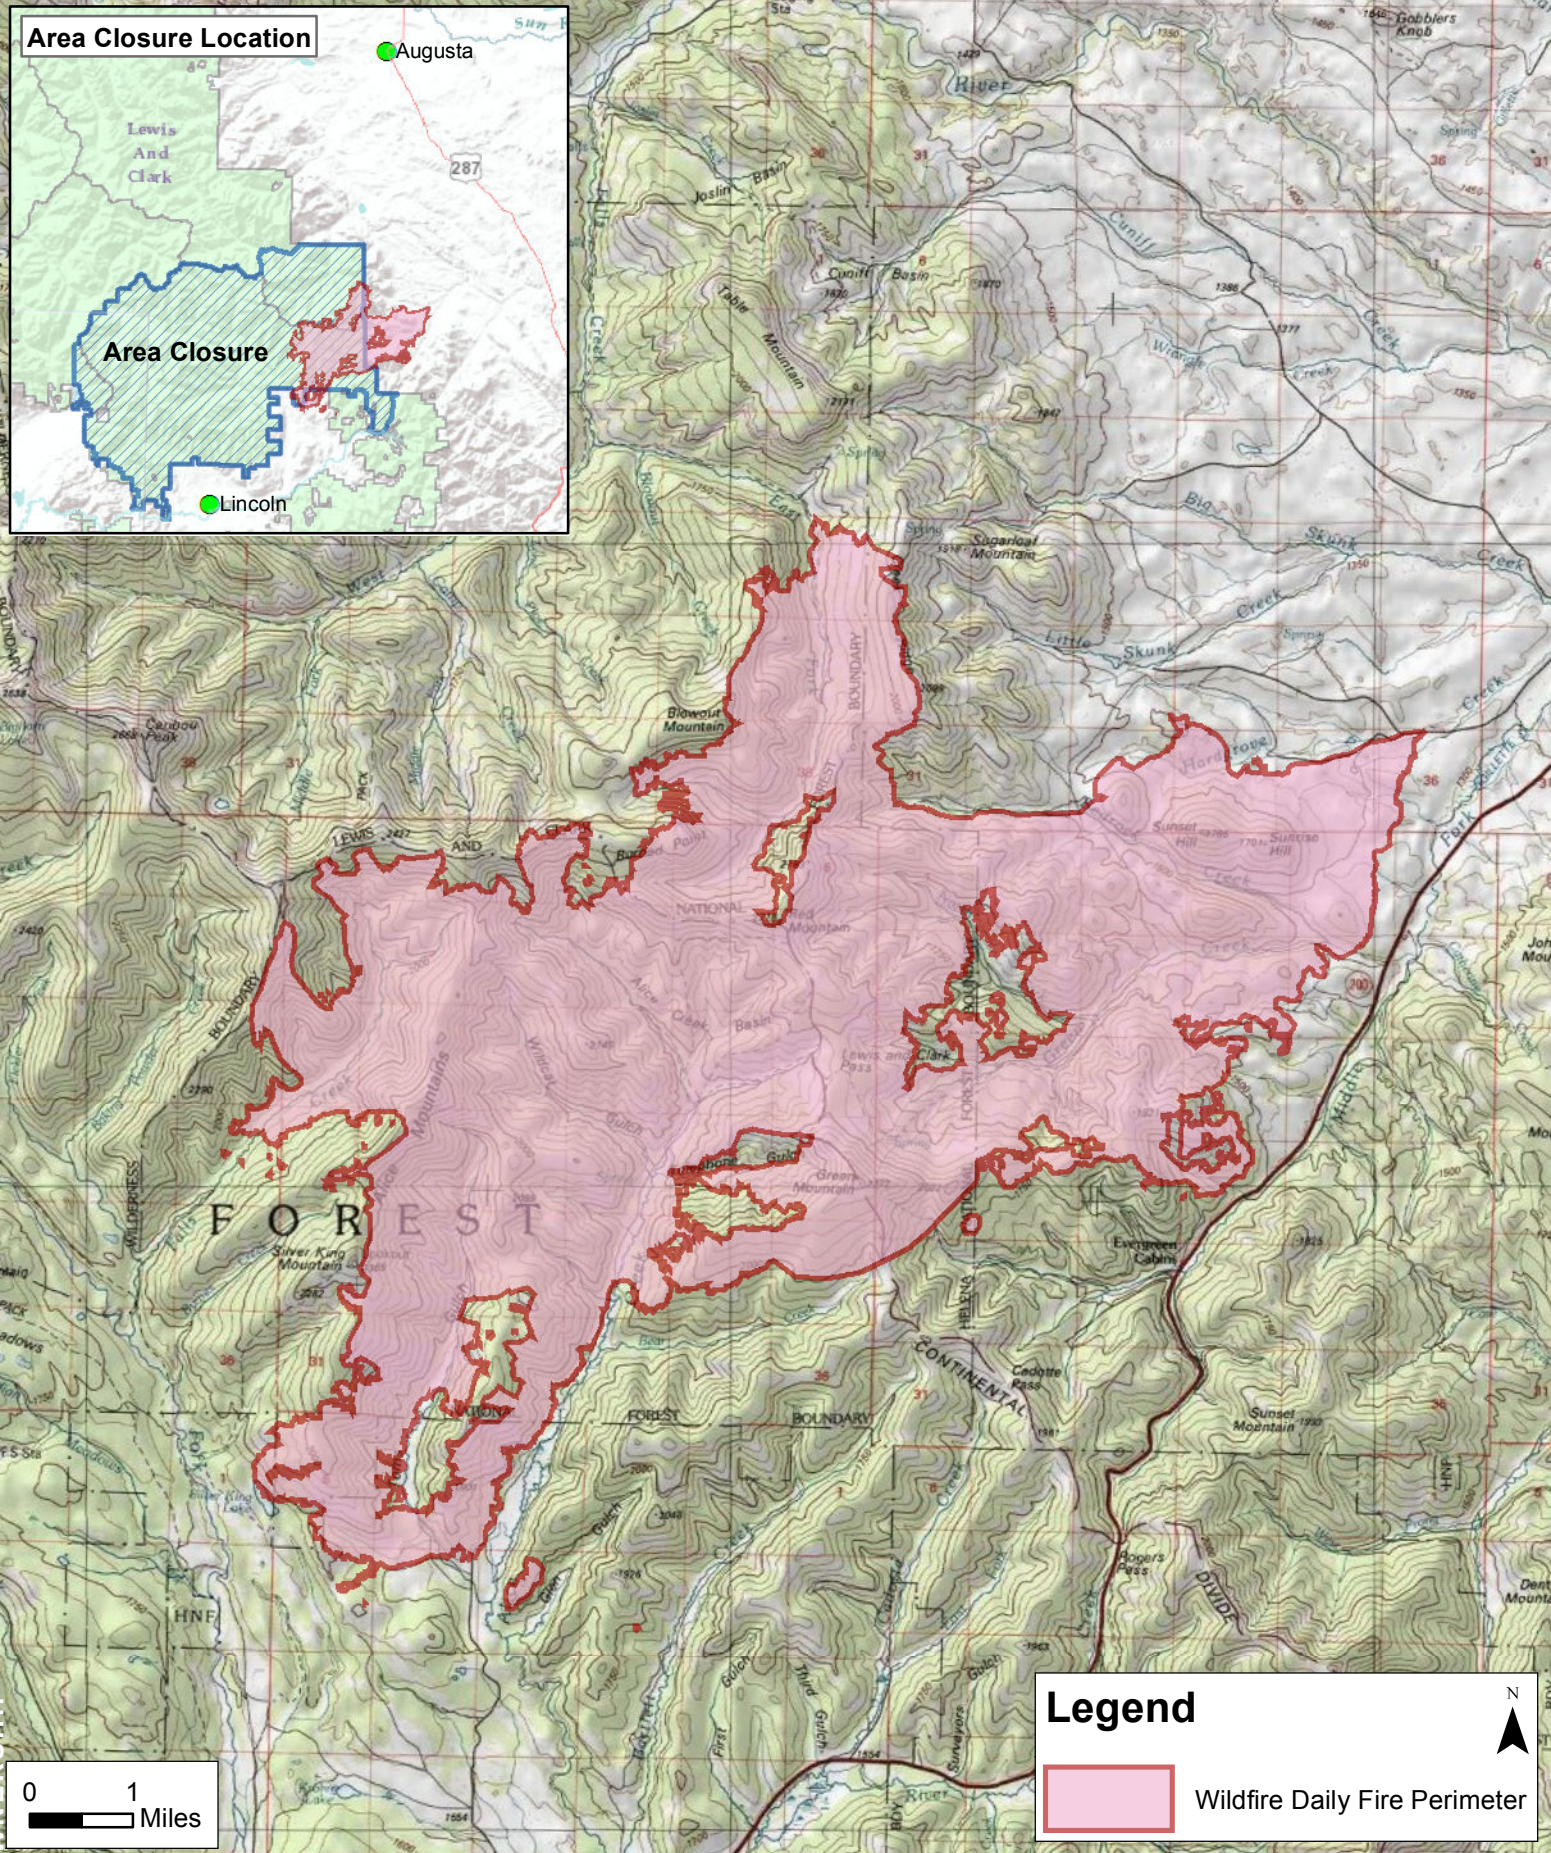

Public Information

Alice Creek

09/14/2017 0800

29,252 Acres

Legend

 Wildfire Daily Fire Perimeter