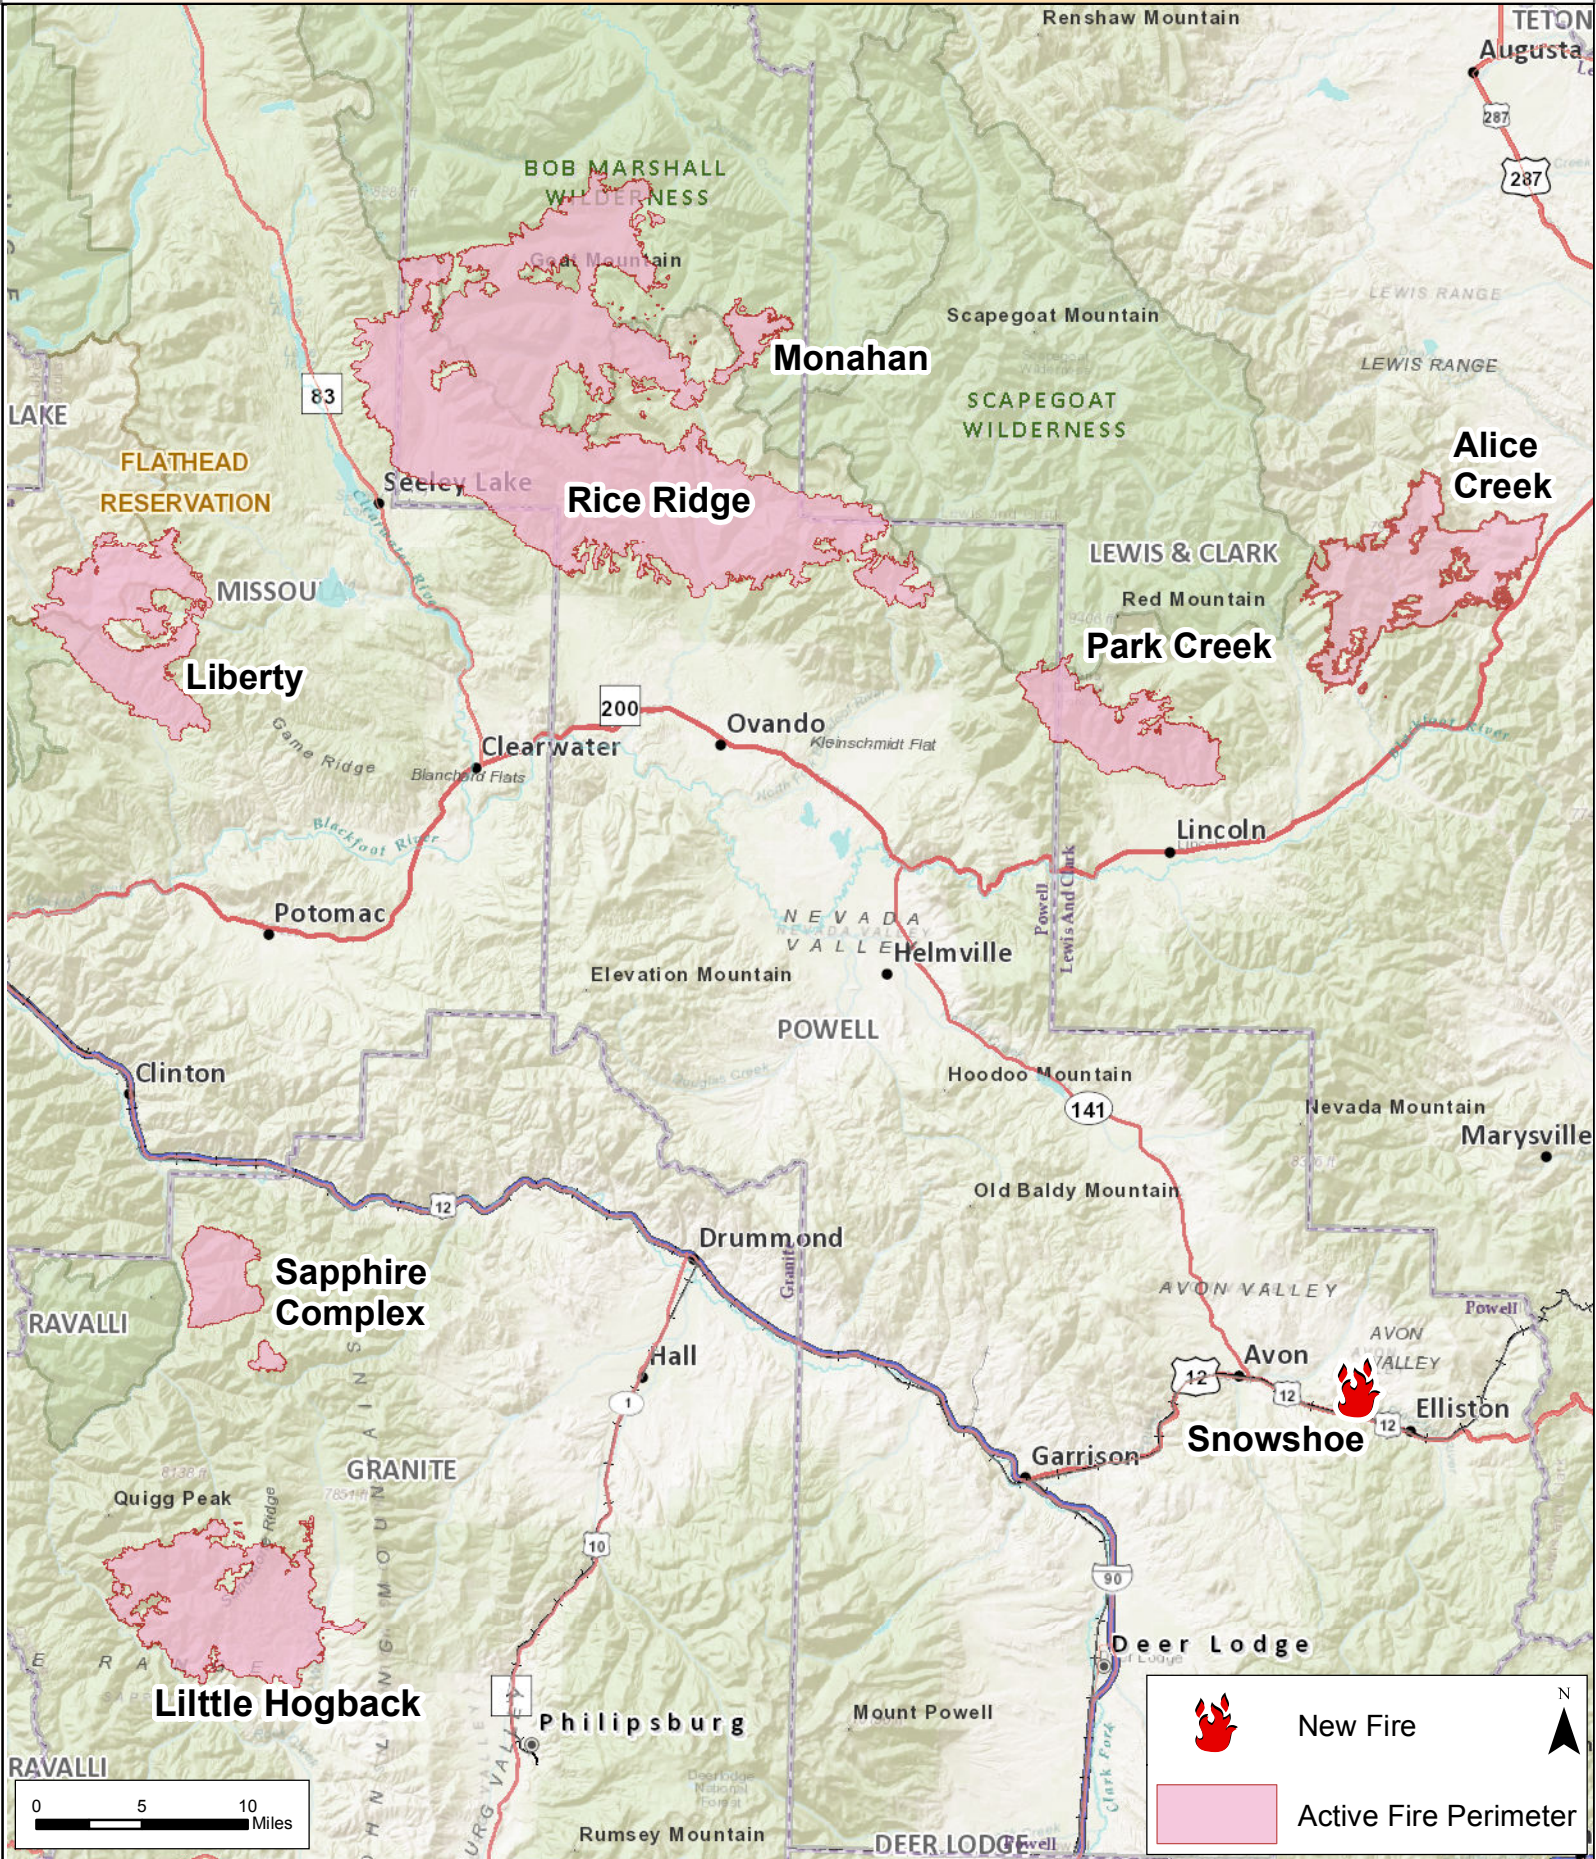

Public Information

Alice Creek

09/14/2017 0800

29,252 Acres

 New Fire

 Active Fire Perimeter

N