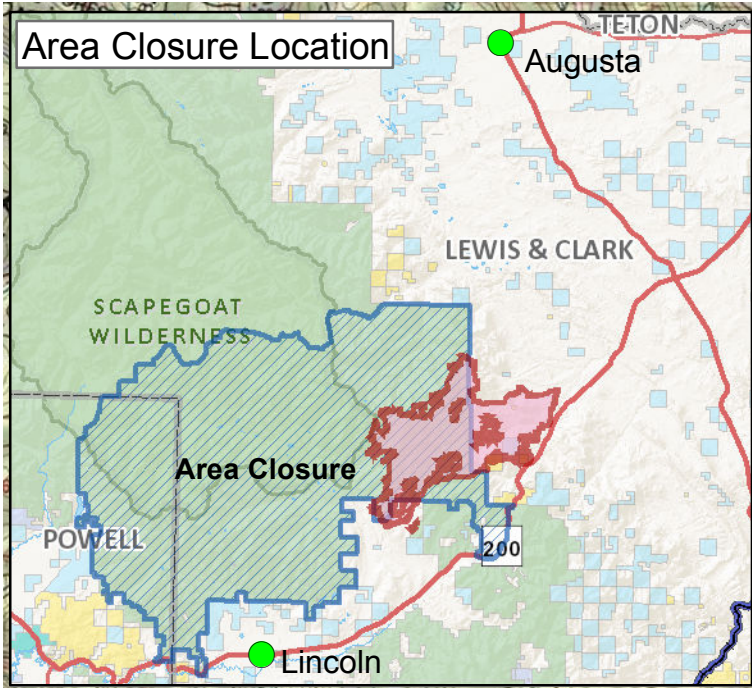

Public Information
 Alice Creek
 MT-HLF-000179
 09/15/2017
 29,252 Acres

Legend

Wildfire Daily Fire Perimeter