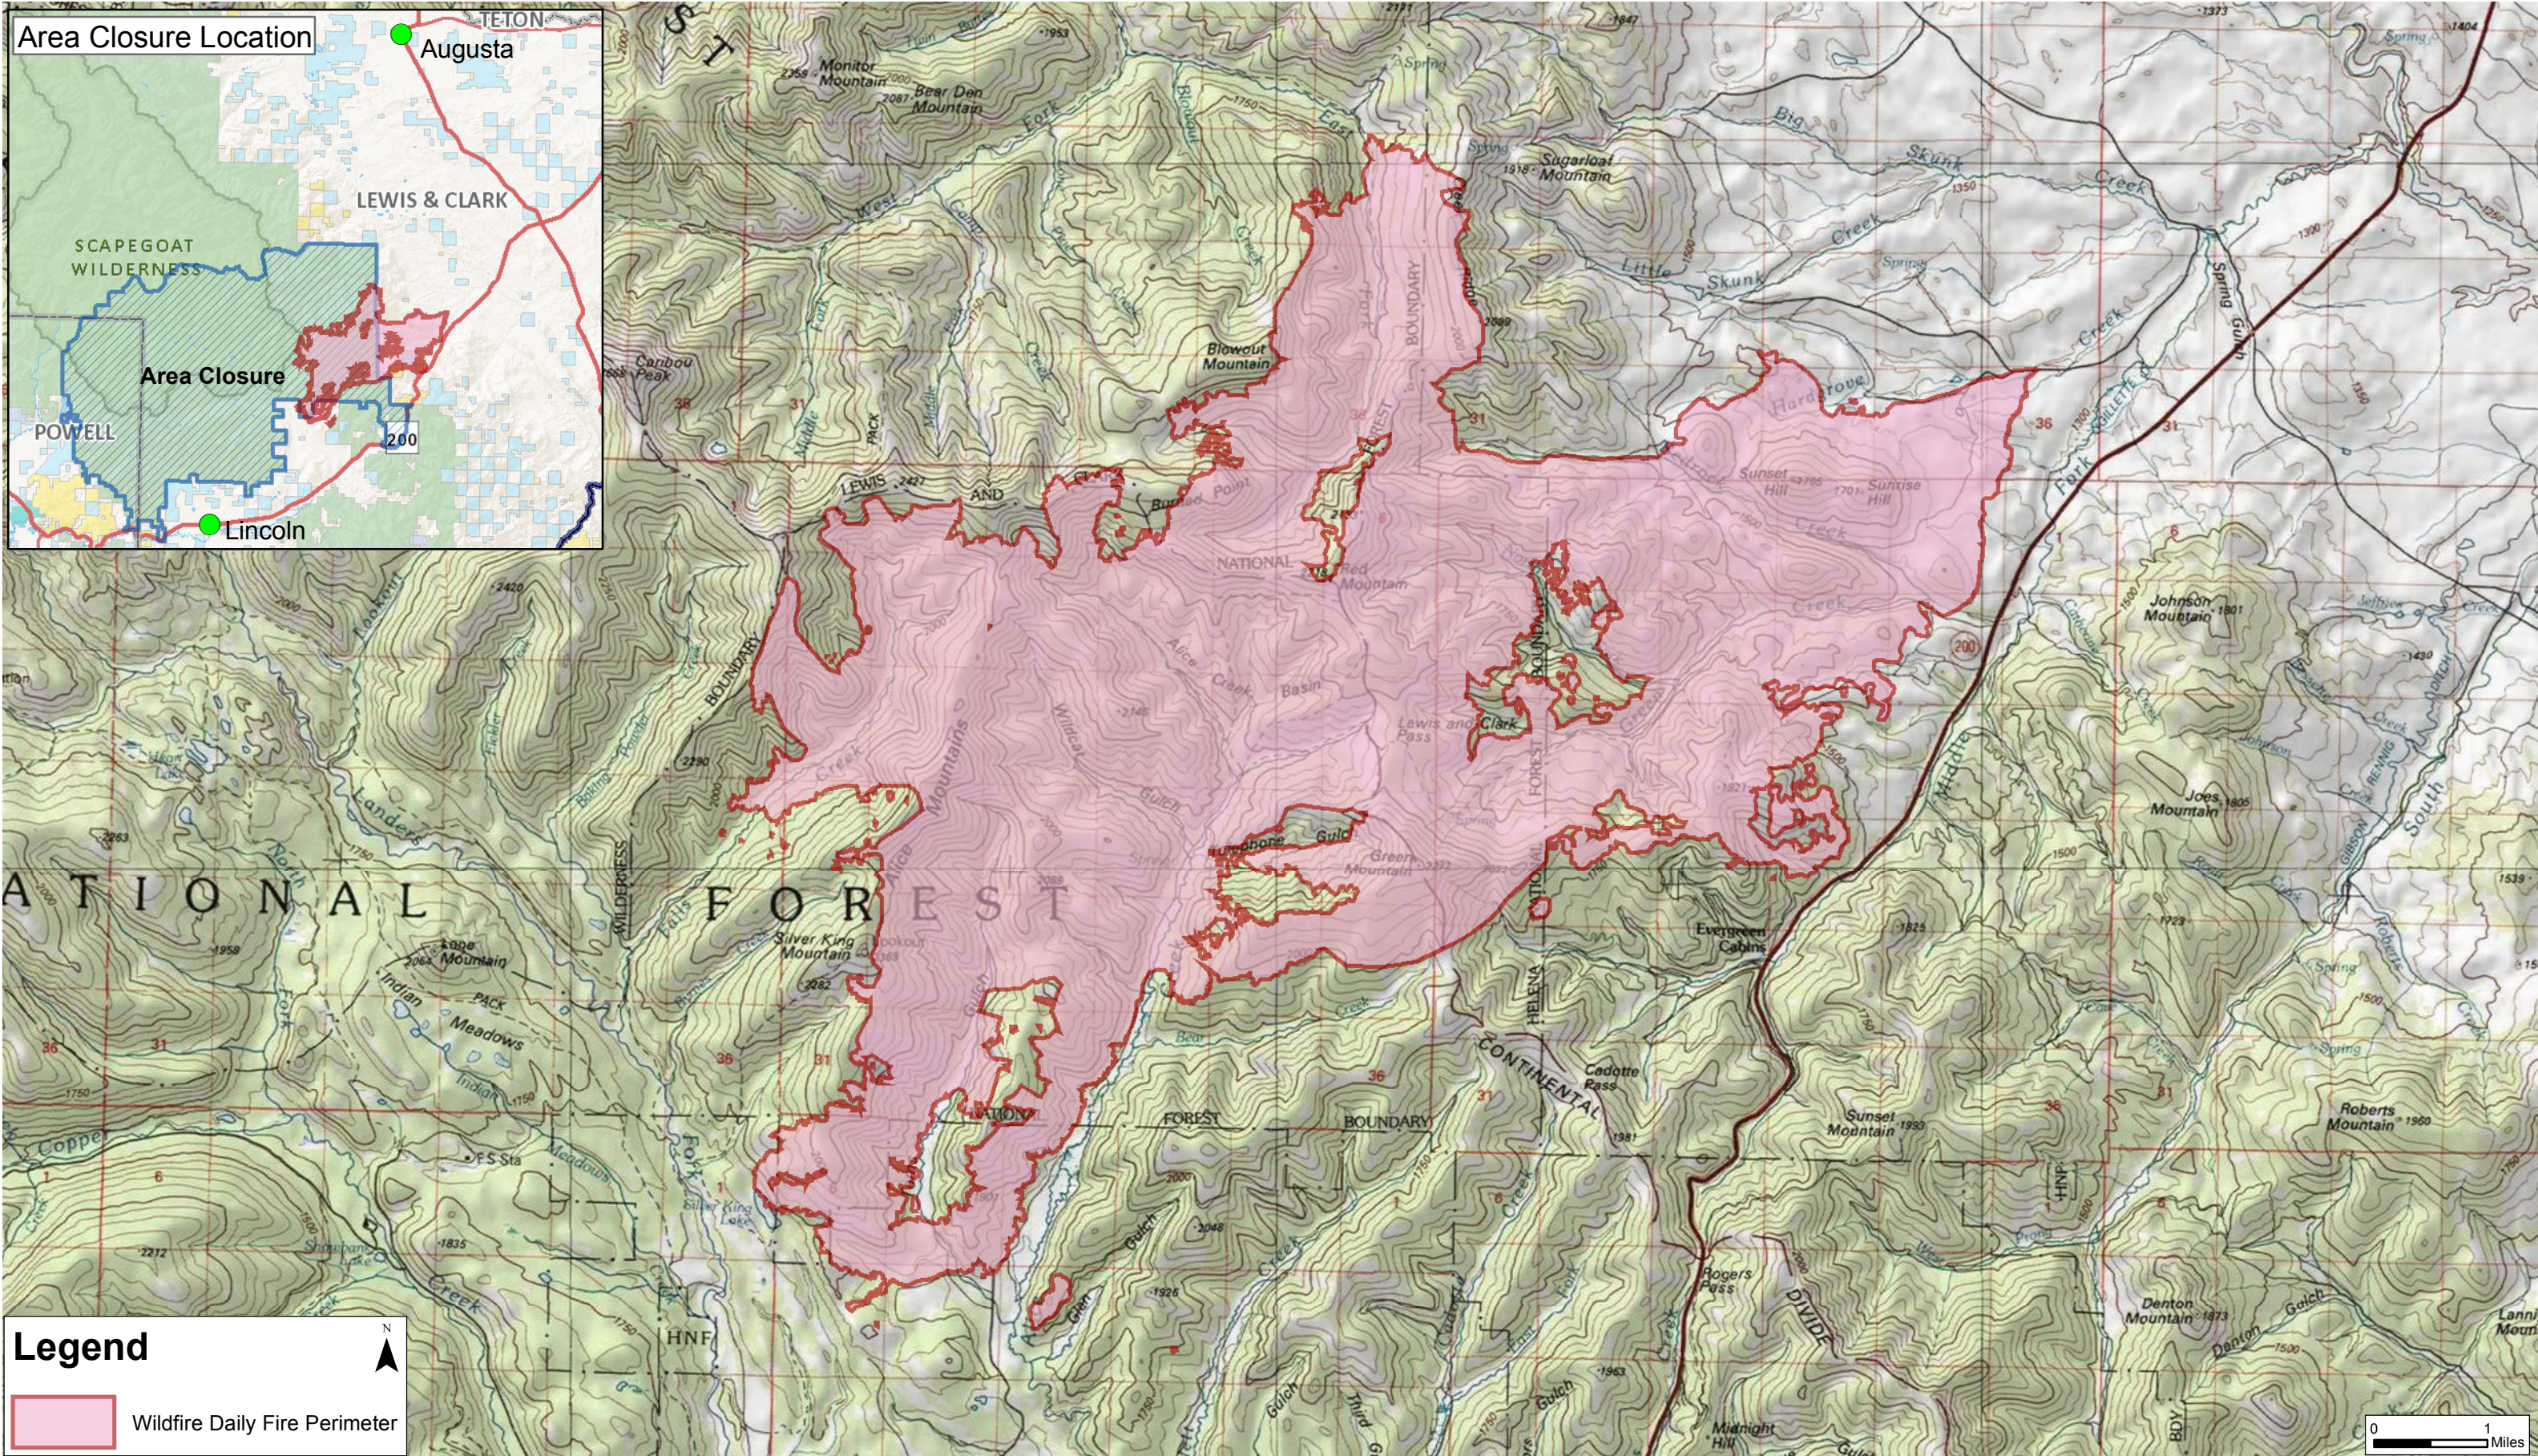

Public Information
 Alice Creek
 MT-HLF-000179
 09/15/2017
 29,252 Acres

Legend

Wildfire Daily Fire Perimeter