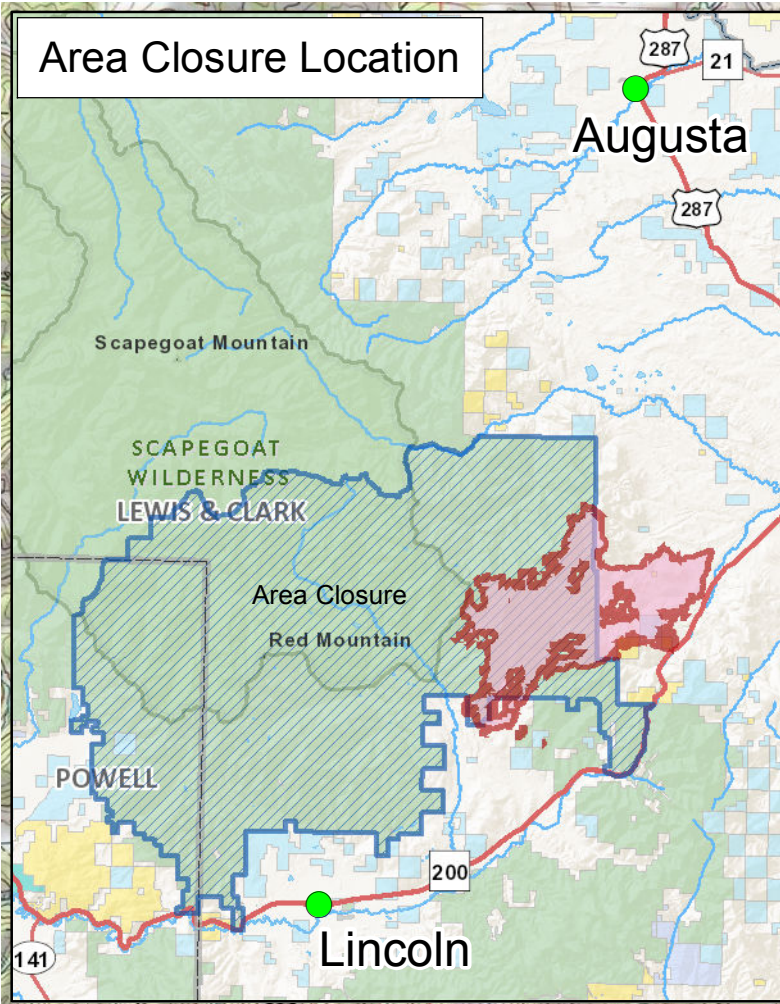

# Public Information

Alice Creek

MT-HLF-000179

09/15/2017 0800

29,252 Acres

**Legend**

 Wildfire Daily Fire Perimeter