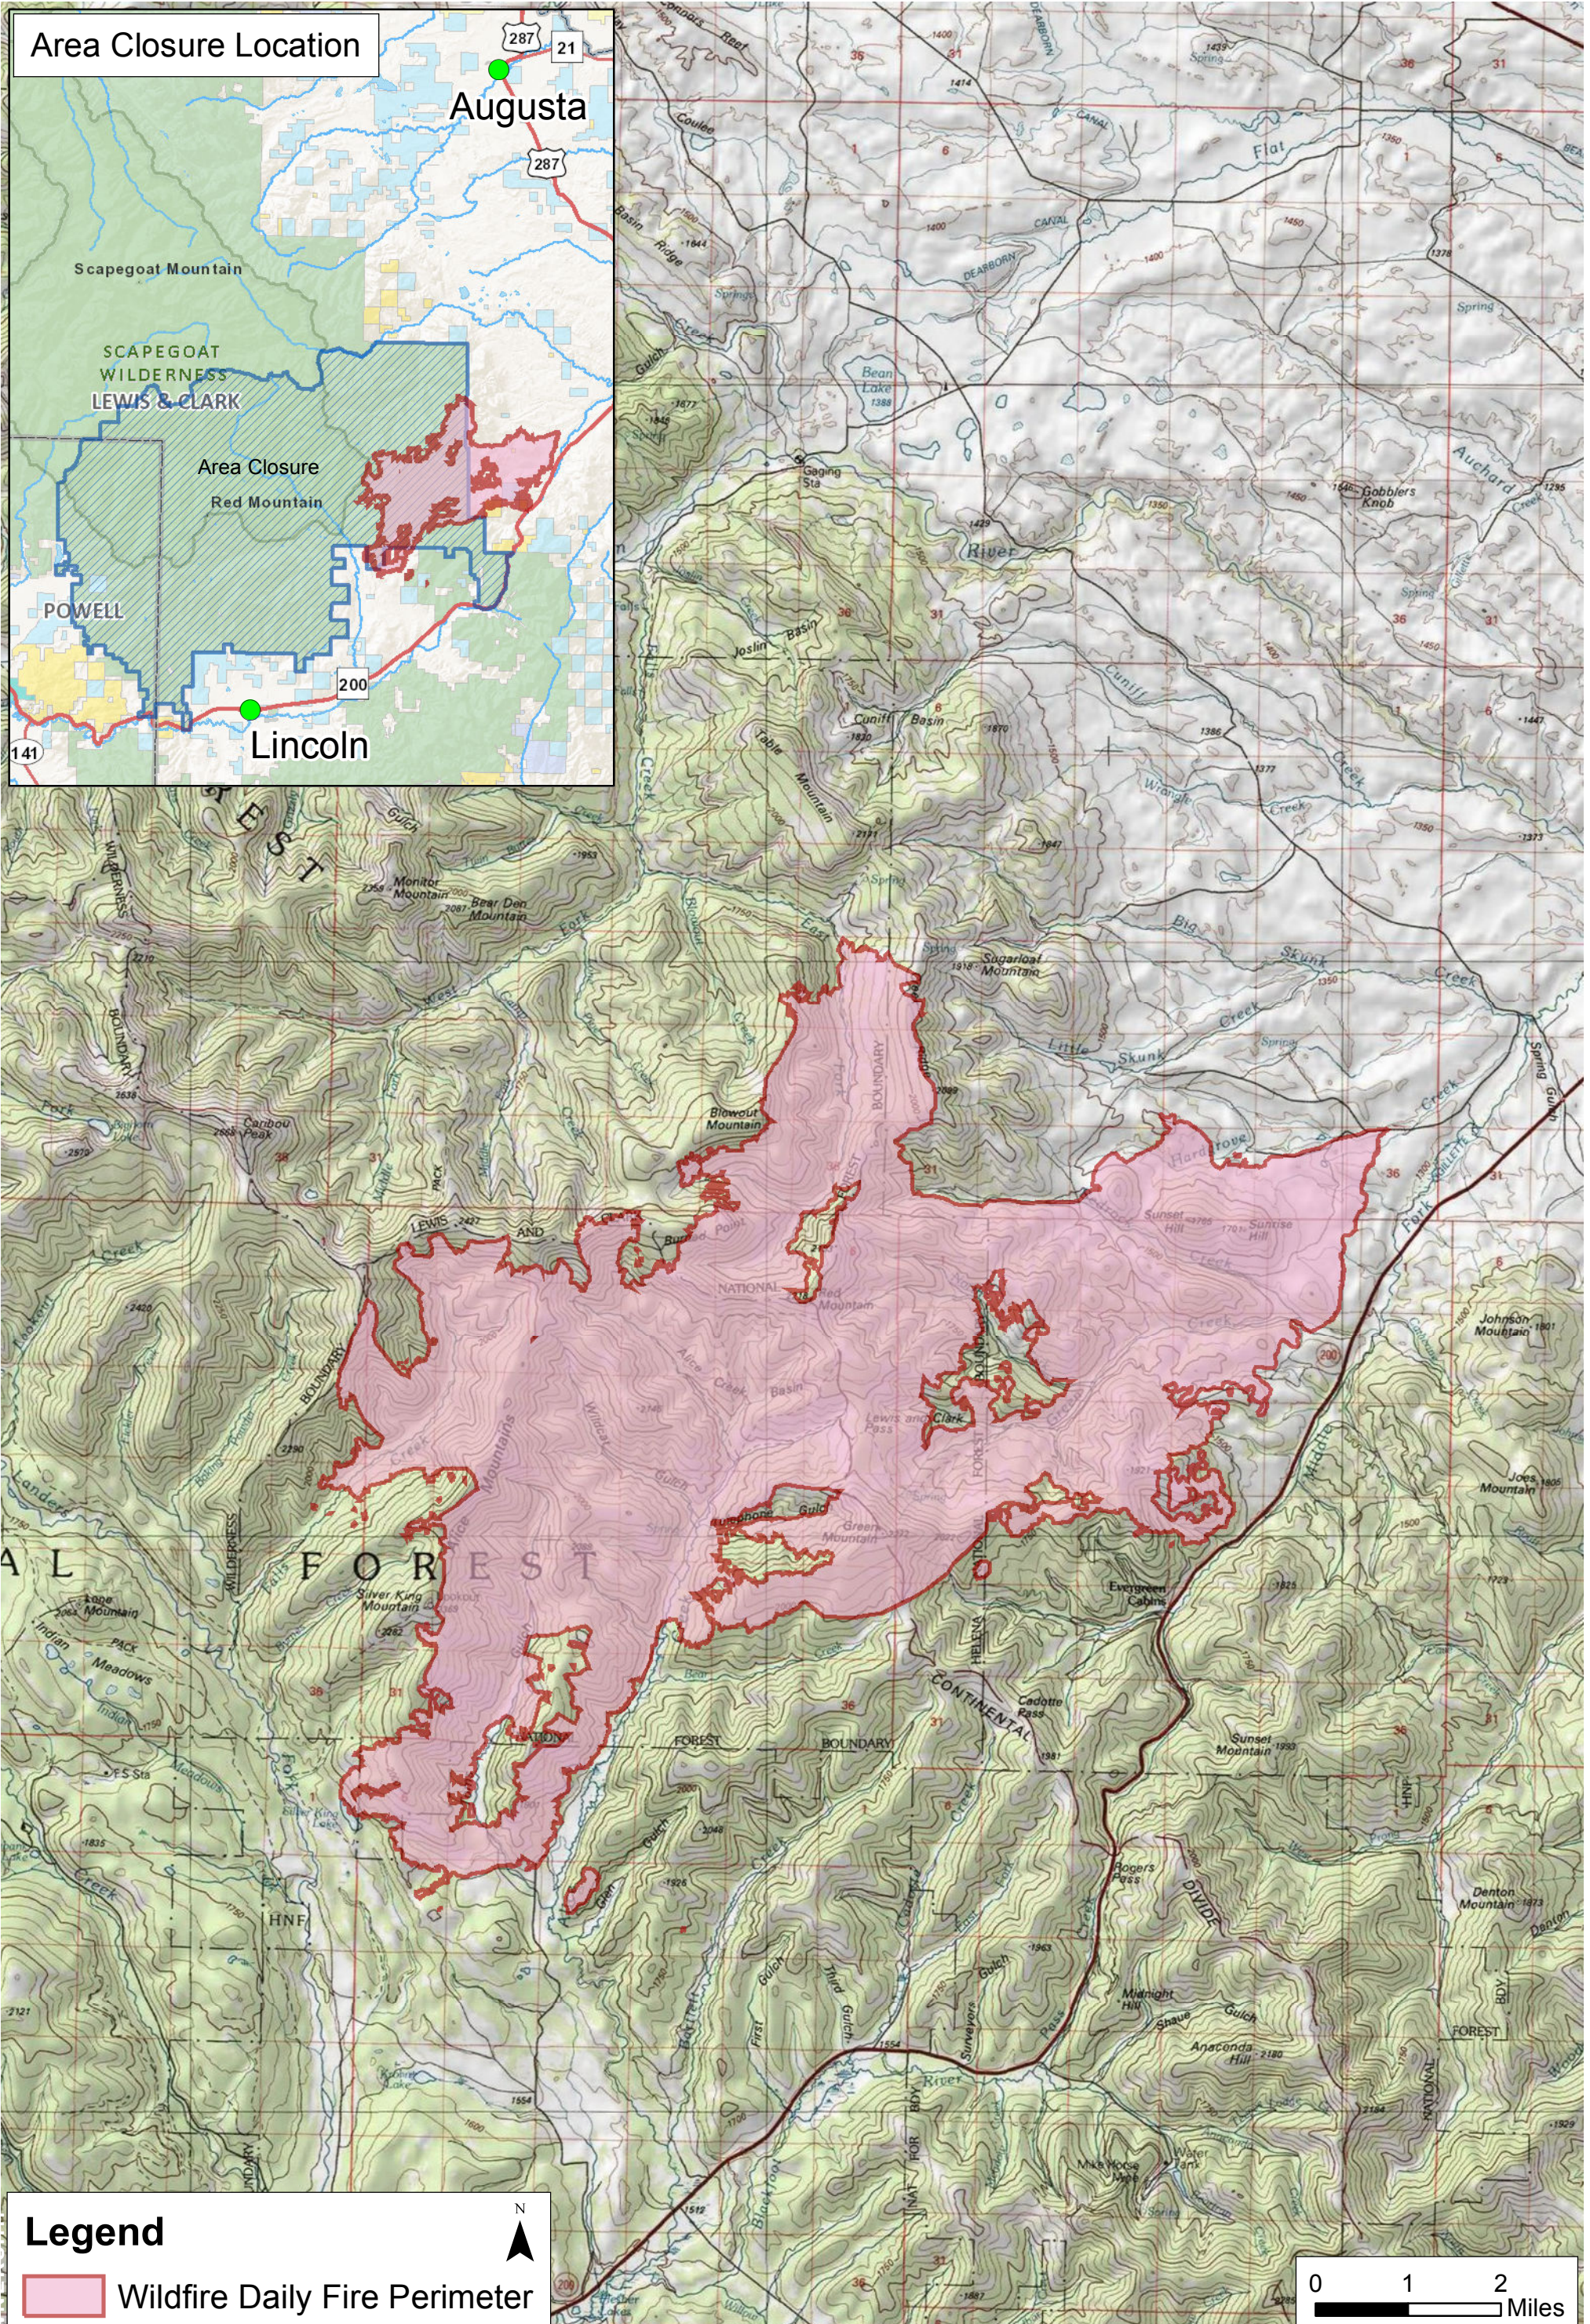

# Public Information

Alice Creek

MT-HLF-000179

09/15/2017 0800

29,252 Acres

**Legend**

 Wildfire Daily Fire Perimeter