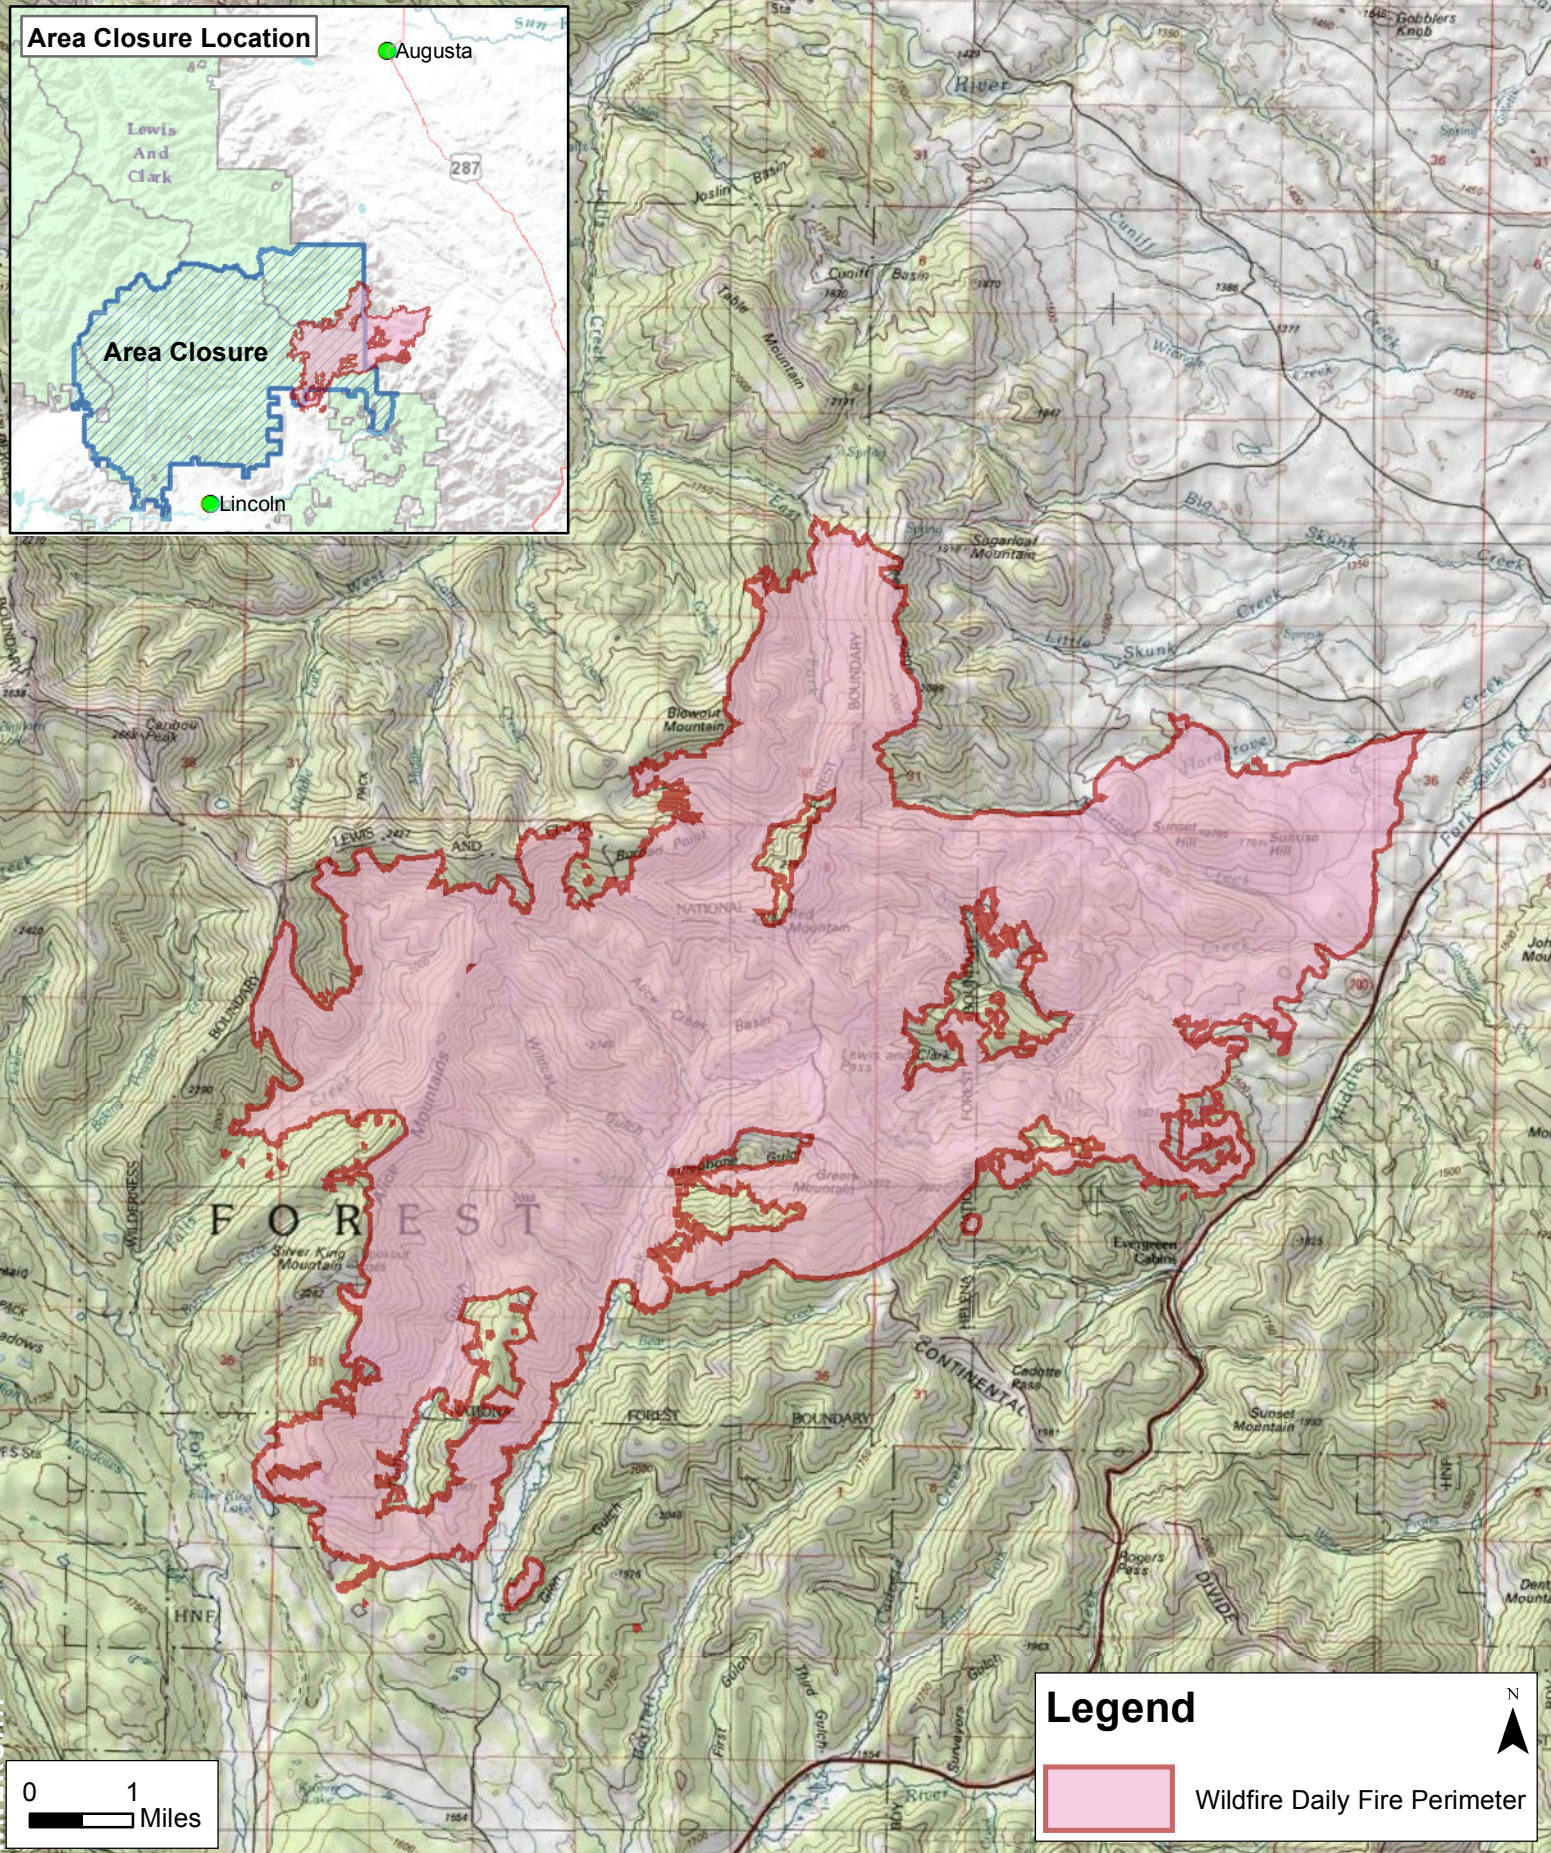

Public Information

Alice Creek

09/15/2017 0800

29,252 Acres

Legend

 Wildfire Daily Fire Perimeter