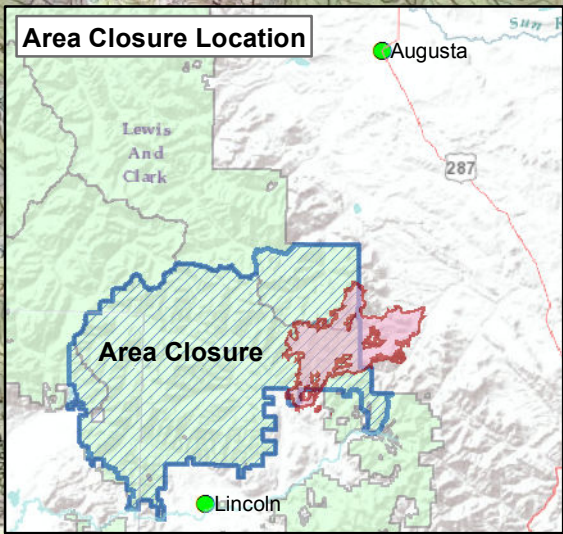

Public Information

Alice Creek

09/15/2017 0800

29,252 Acres

Legend

 Wildfire Daily Fire Perimeter