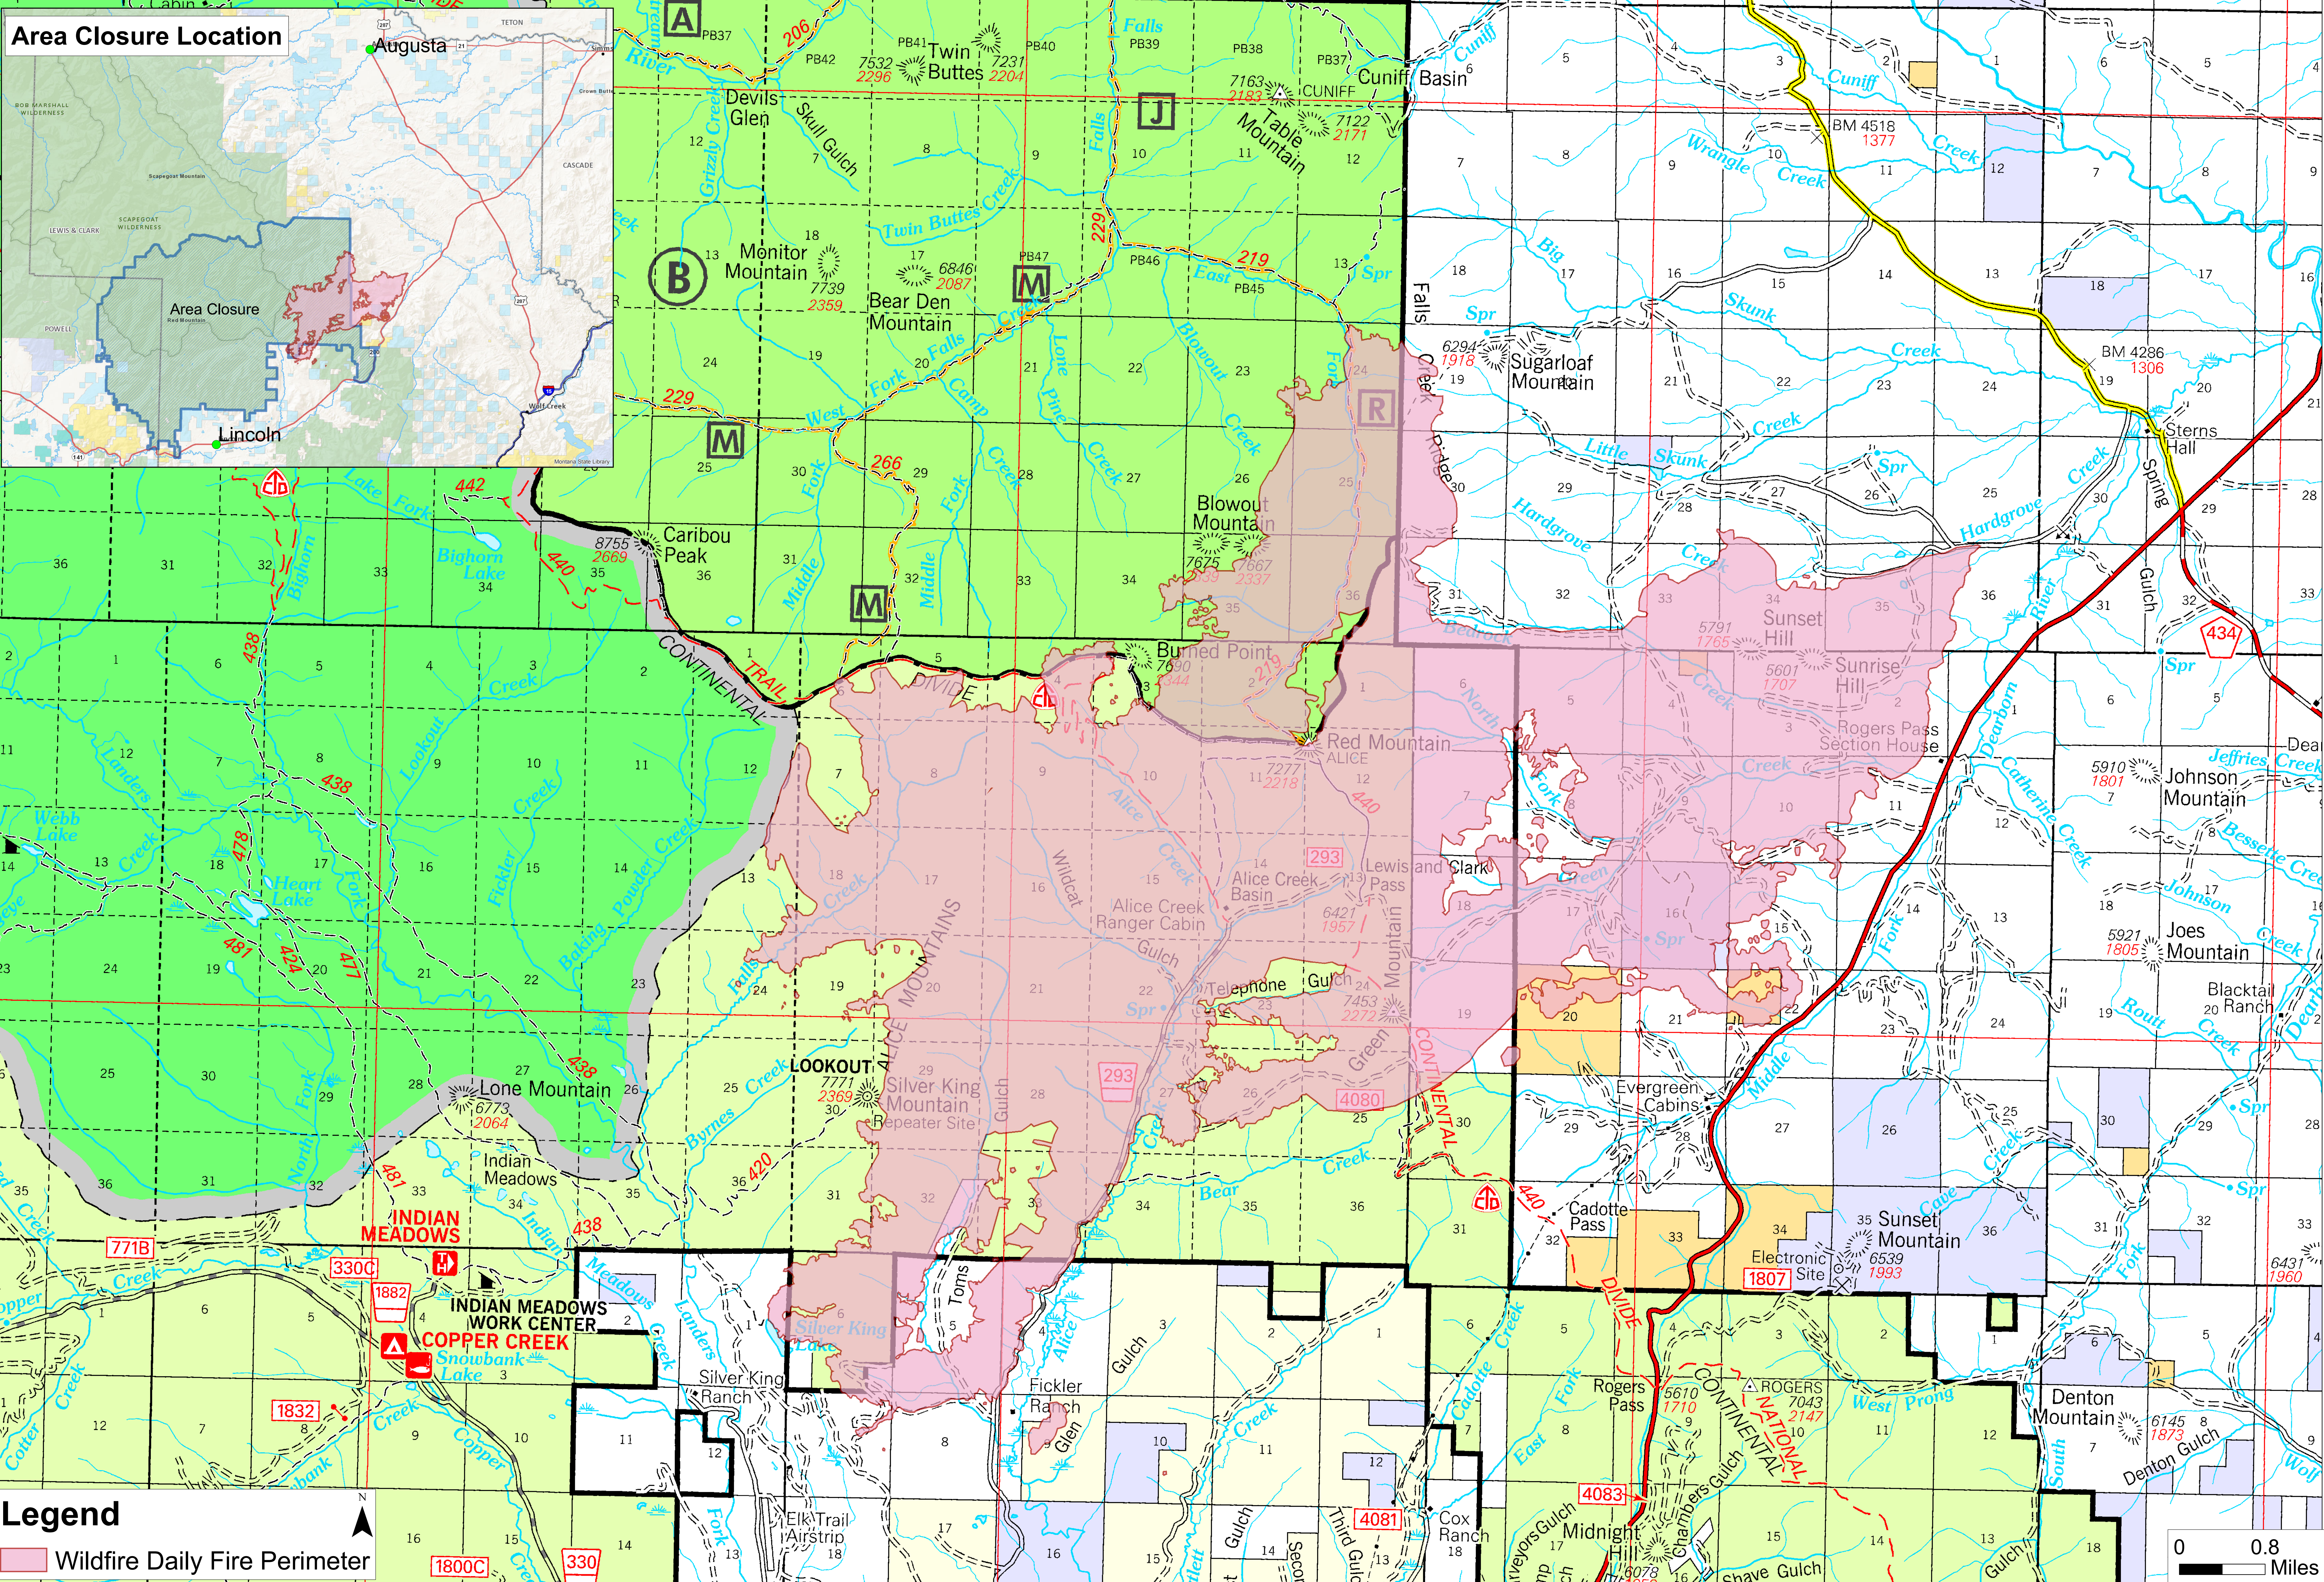

Public Information

Alice Creek

29,252 Acres

09/15/2017 0800

Area Closure Location

Legend

- Wildfire Daily Fire Perimeter