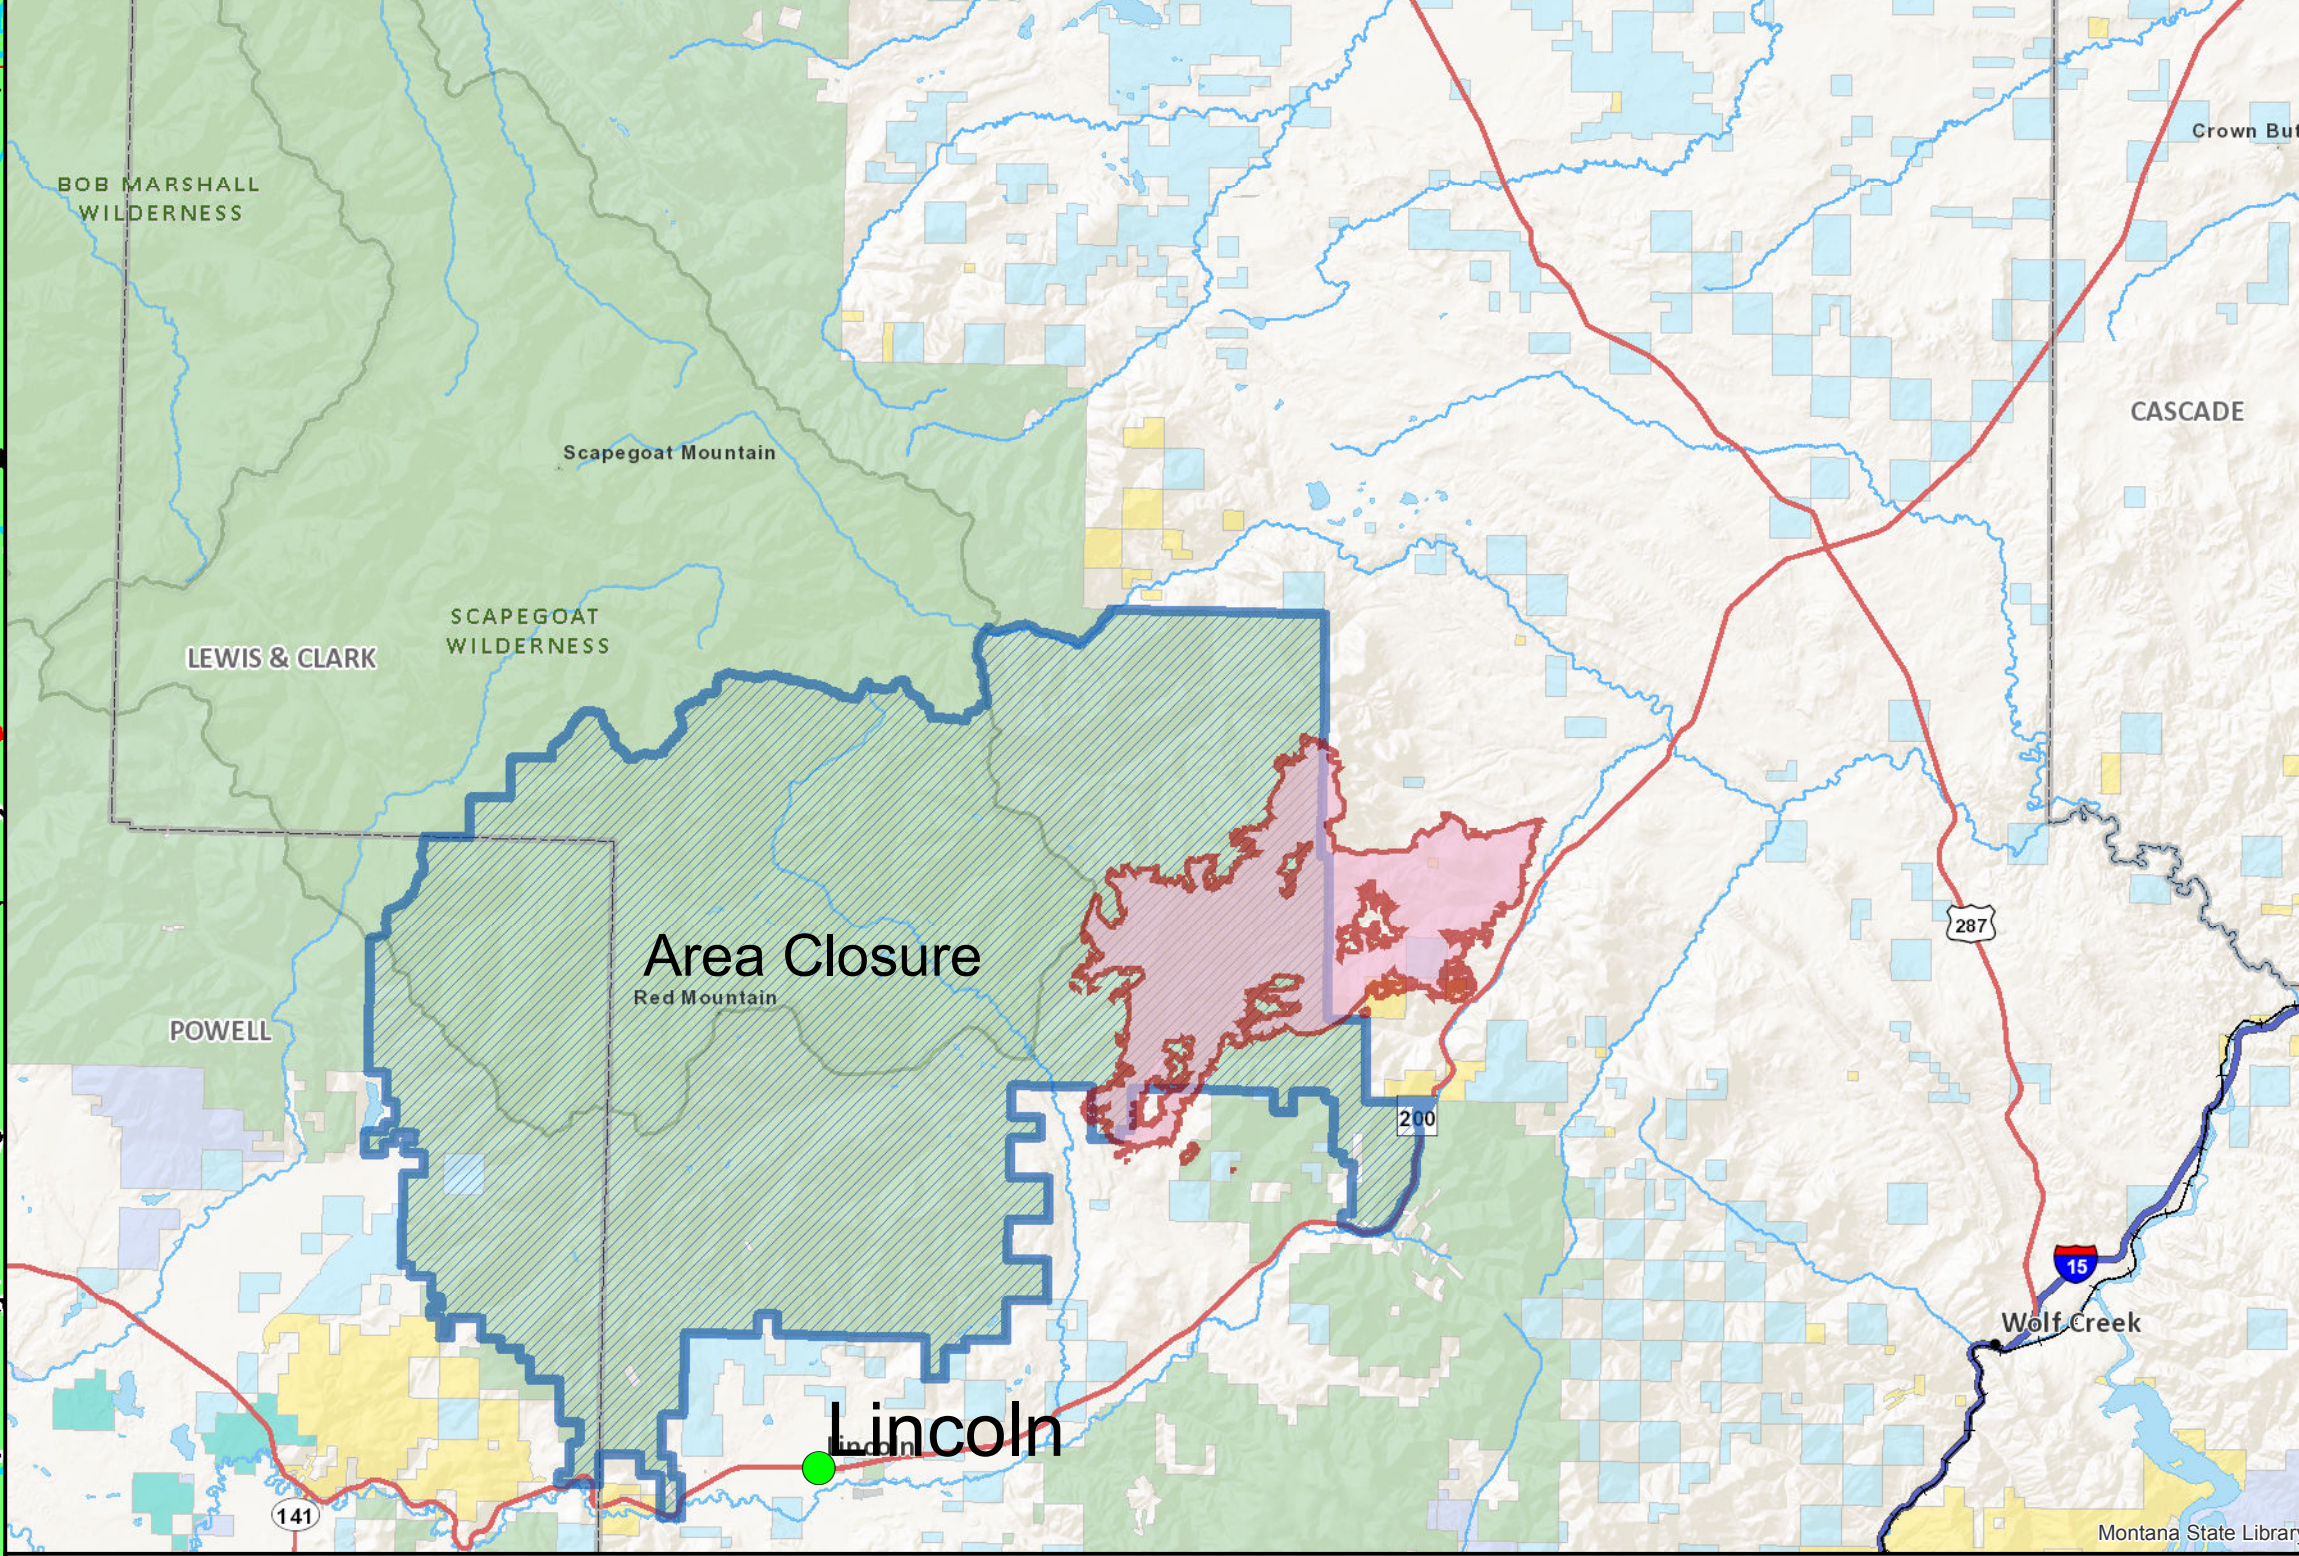

Public Information

Alice Creek

29,252 Acres

09/15/2017 0800

Area Closure Location

Legend

- Wildfire Daily Fire Perimeter