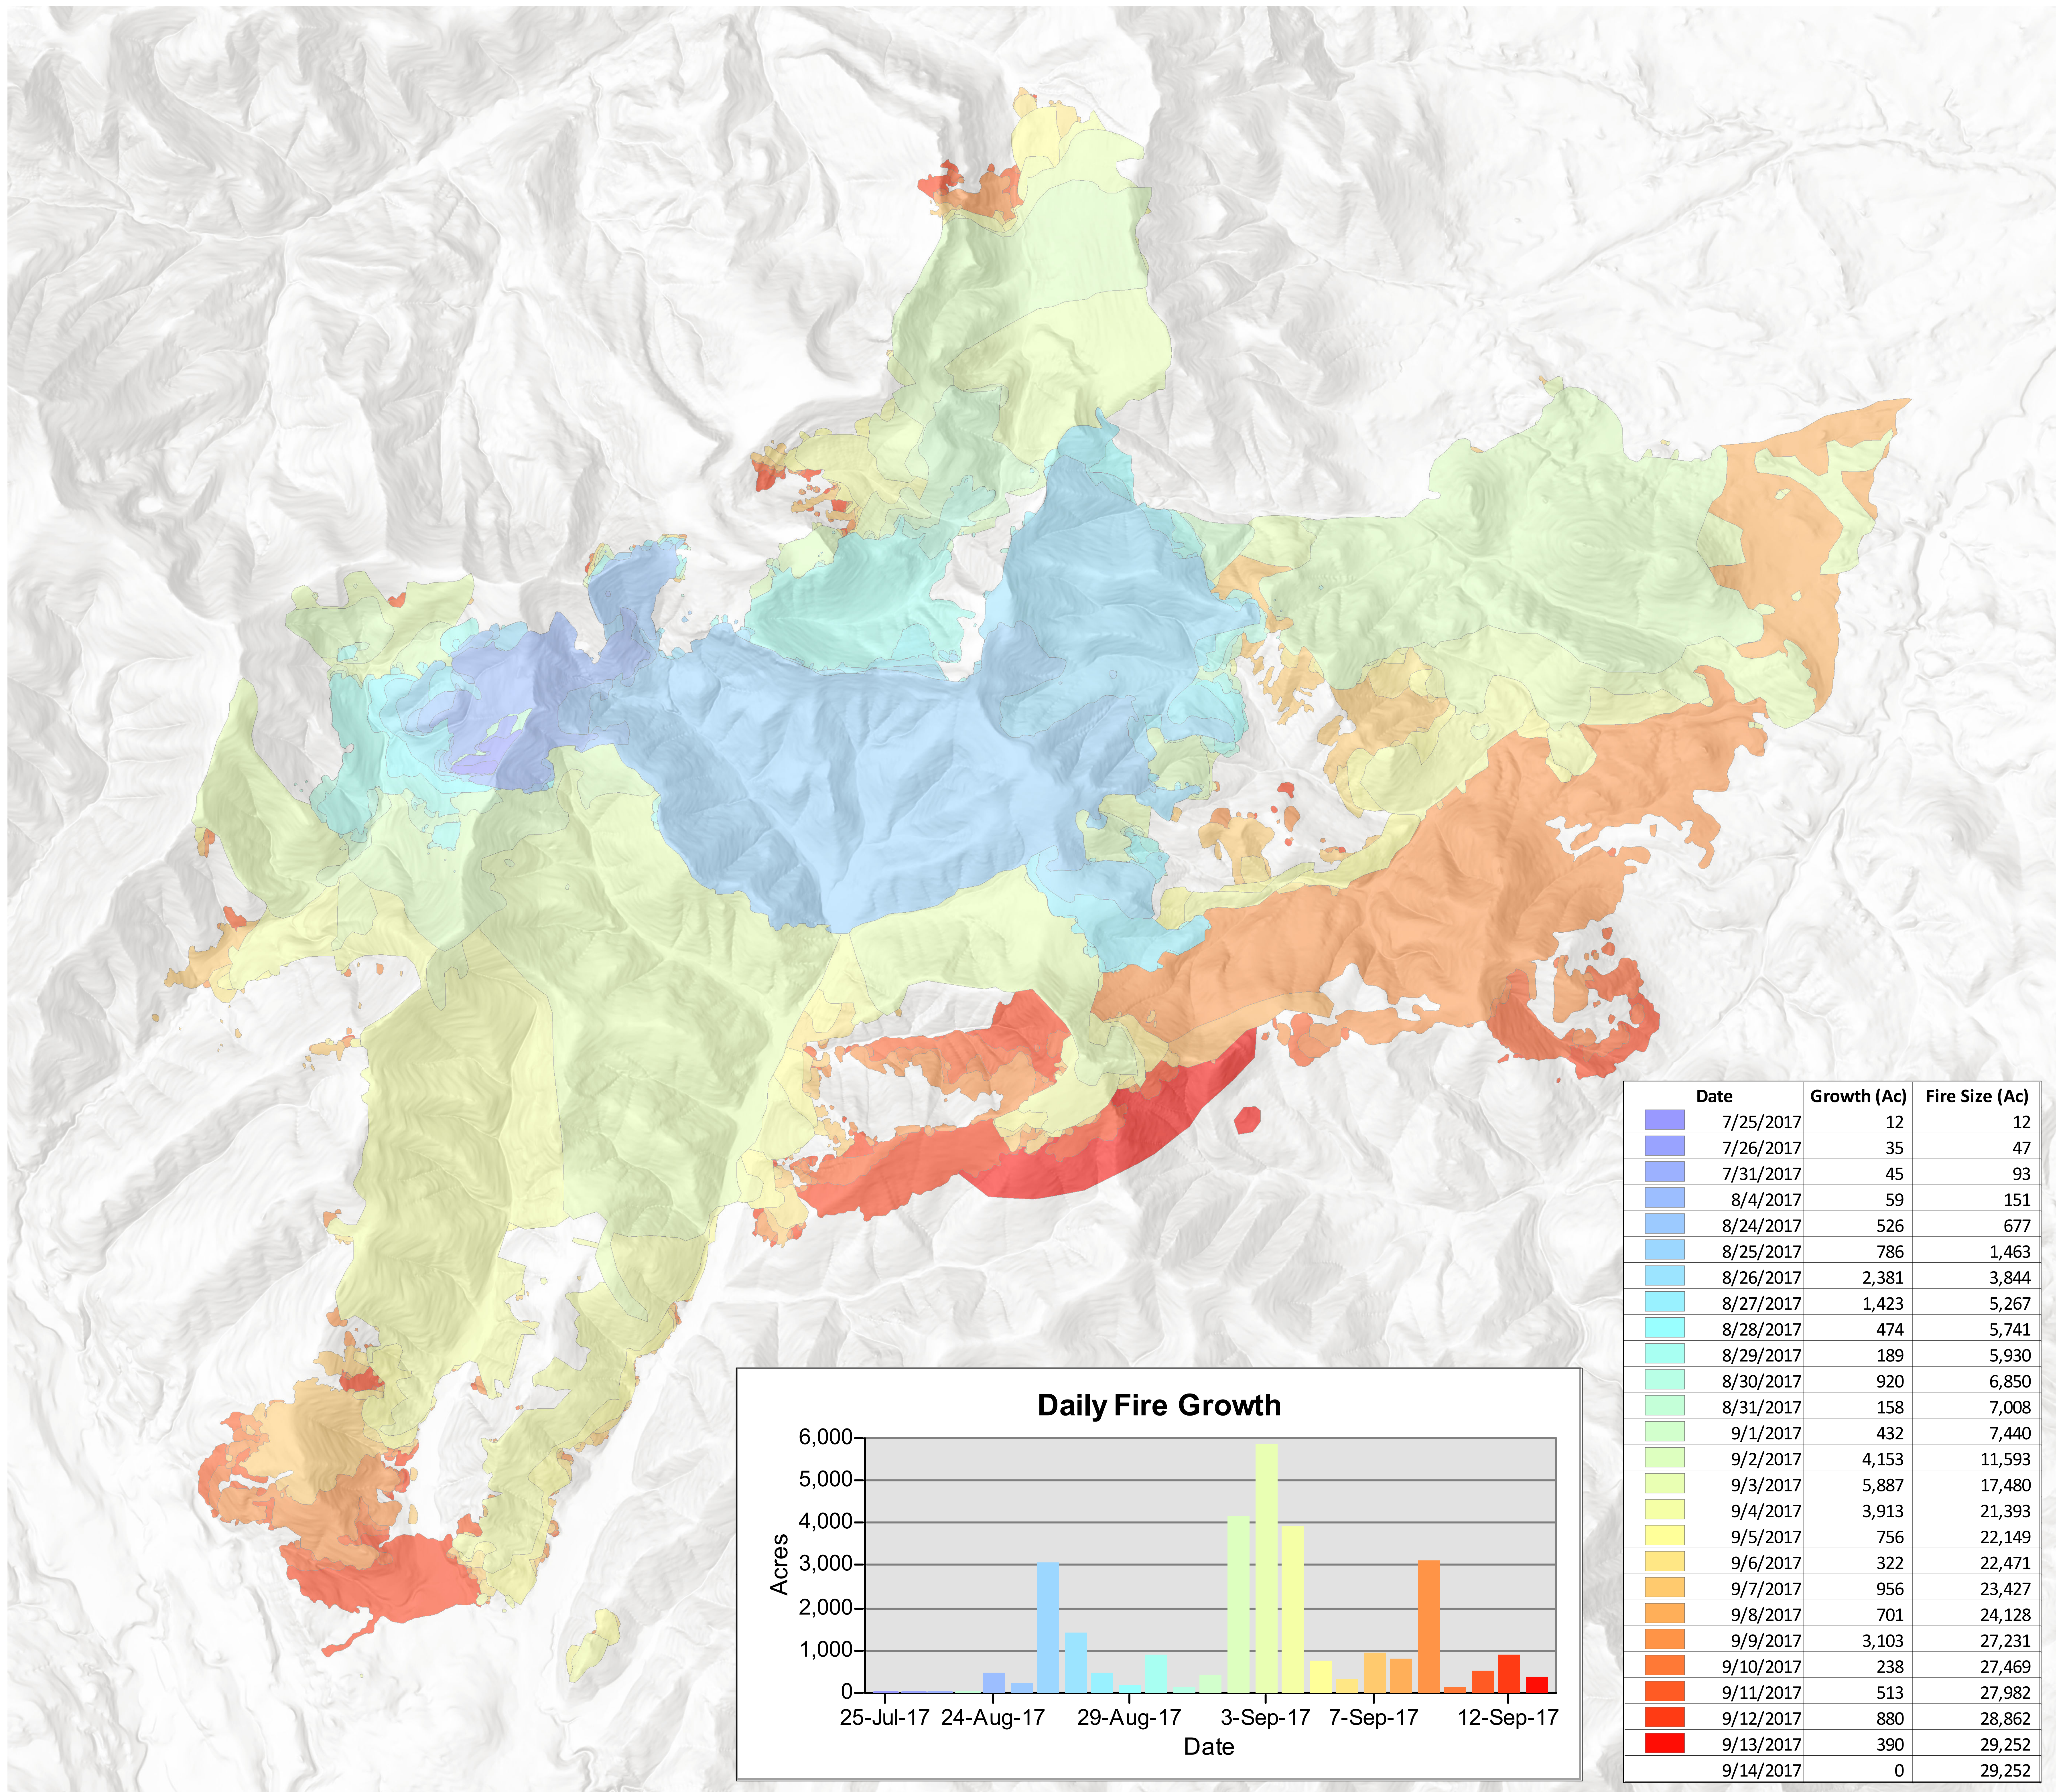

Progression

Alice Creek
 MT-HLF-000179
 09/15/2017
 1200
 29,252 Acres

Date	Growth (Ac)	Fire Size (Ac)
7/25/2017	12	12
7/26/2017	35	47
7/31/2017	45	93
8/4/2017	59	151
8/24/2017	526	677
8/25/2017	786	1,463
8/26/2017	2,381	3,844
8/27/2017	1,423	5,267
8/28/2017	474	5,741
8/29/2017	189	5,930
8/30/2017	920	6,850
8/31/2017	158	7,008
9/1/2017	432	7,440
9/2/2017	4,153	11,593
9/3/2017	5,887	17,480
9/4/2017	3,913	21,393
9/5/2017	756	22,149
9/6/2017	322	22,471
9/7/2017	956	23,427
9/8/2017	701	24,128
9/9/2017	3,103	27,231
9/10/2017	238	27,469
9/11/2017	513	27,982
9/12/2017	880	28,862
9/13/2017	390	29,252
9/14/2017	0	29,252