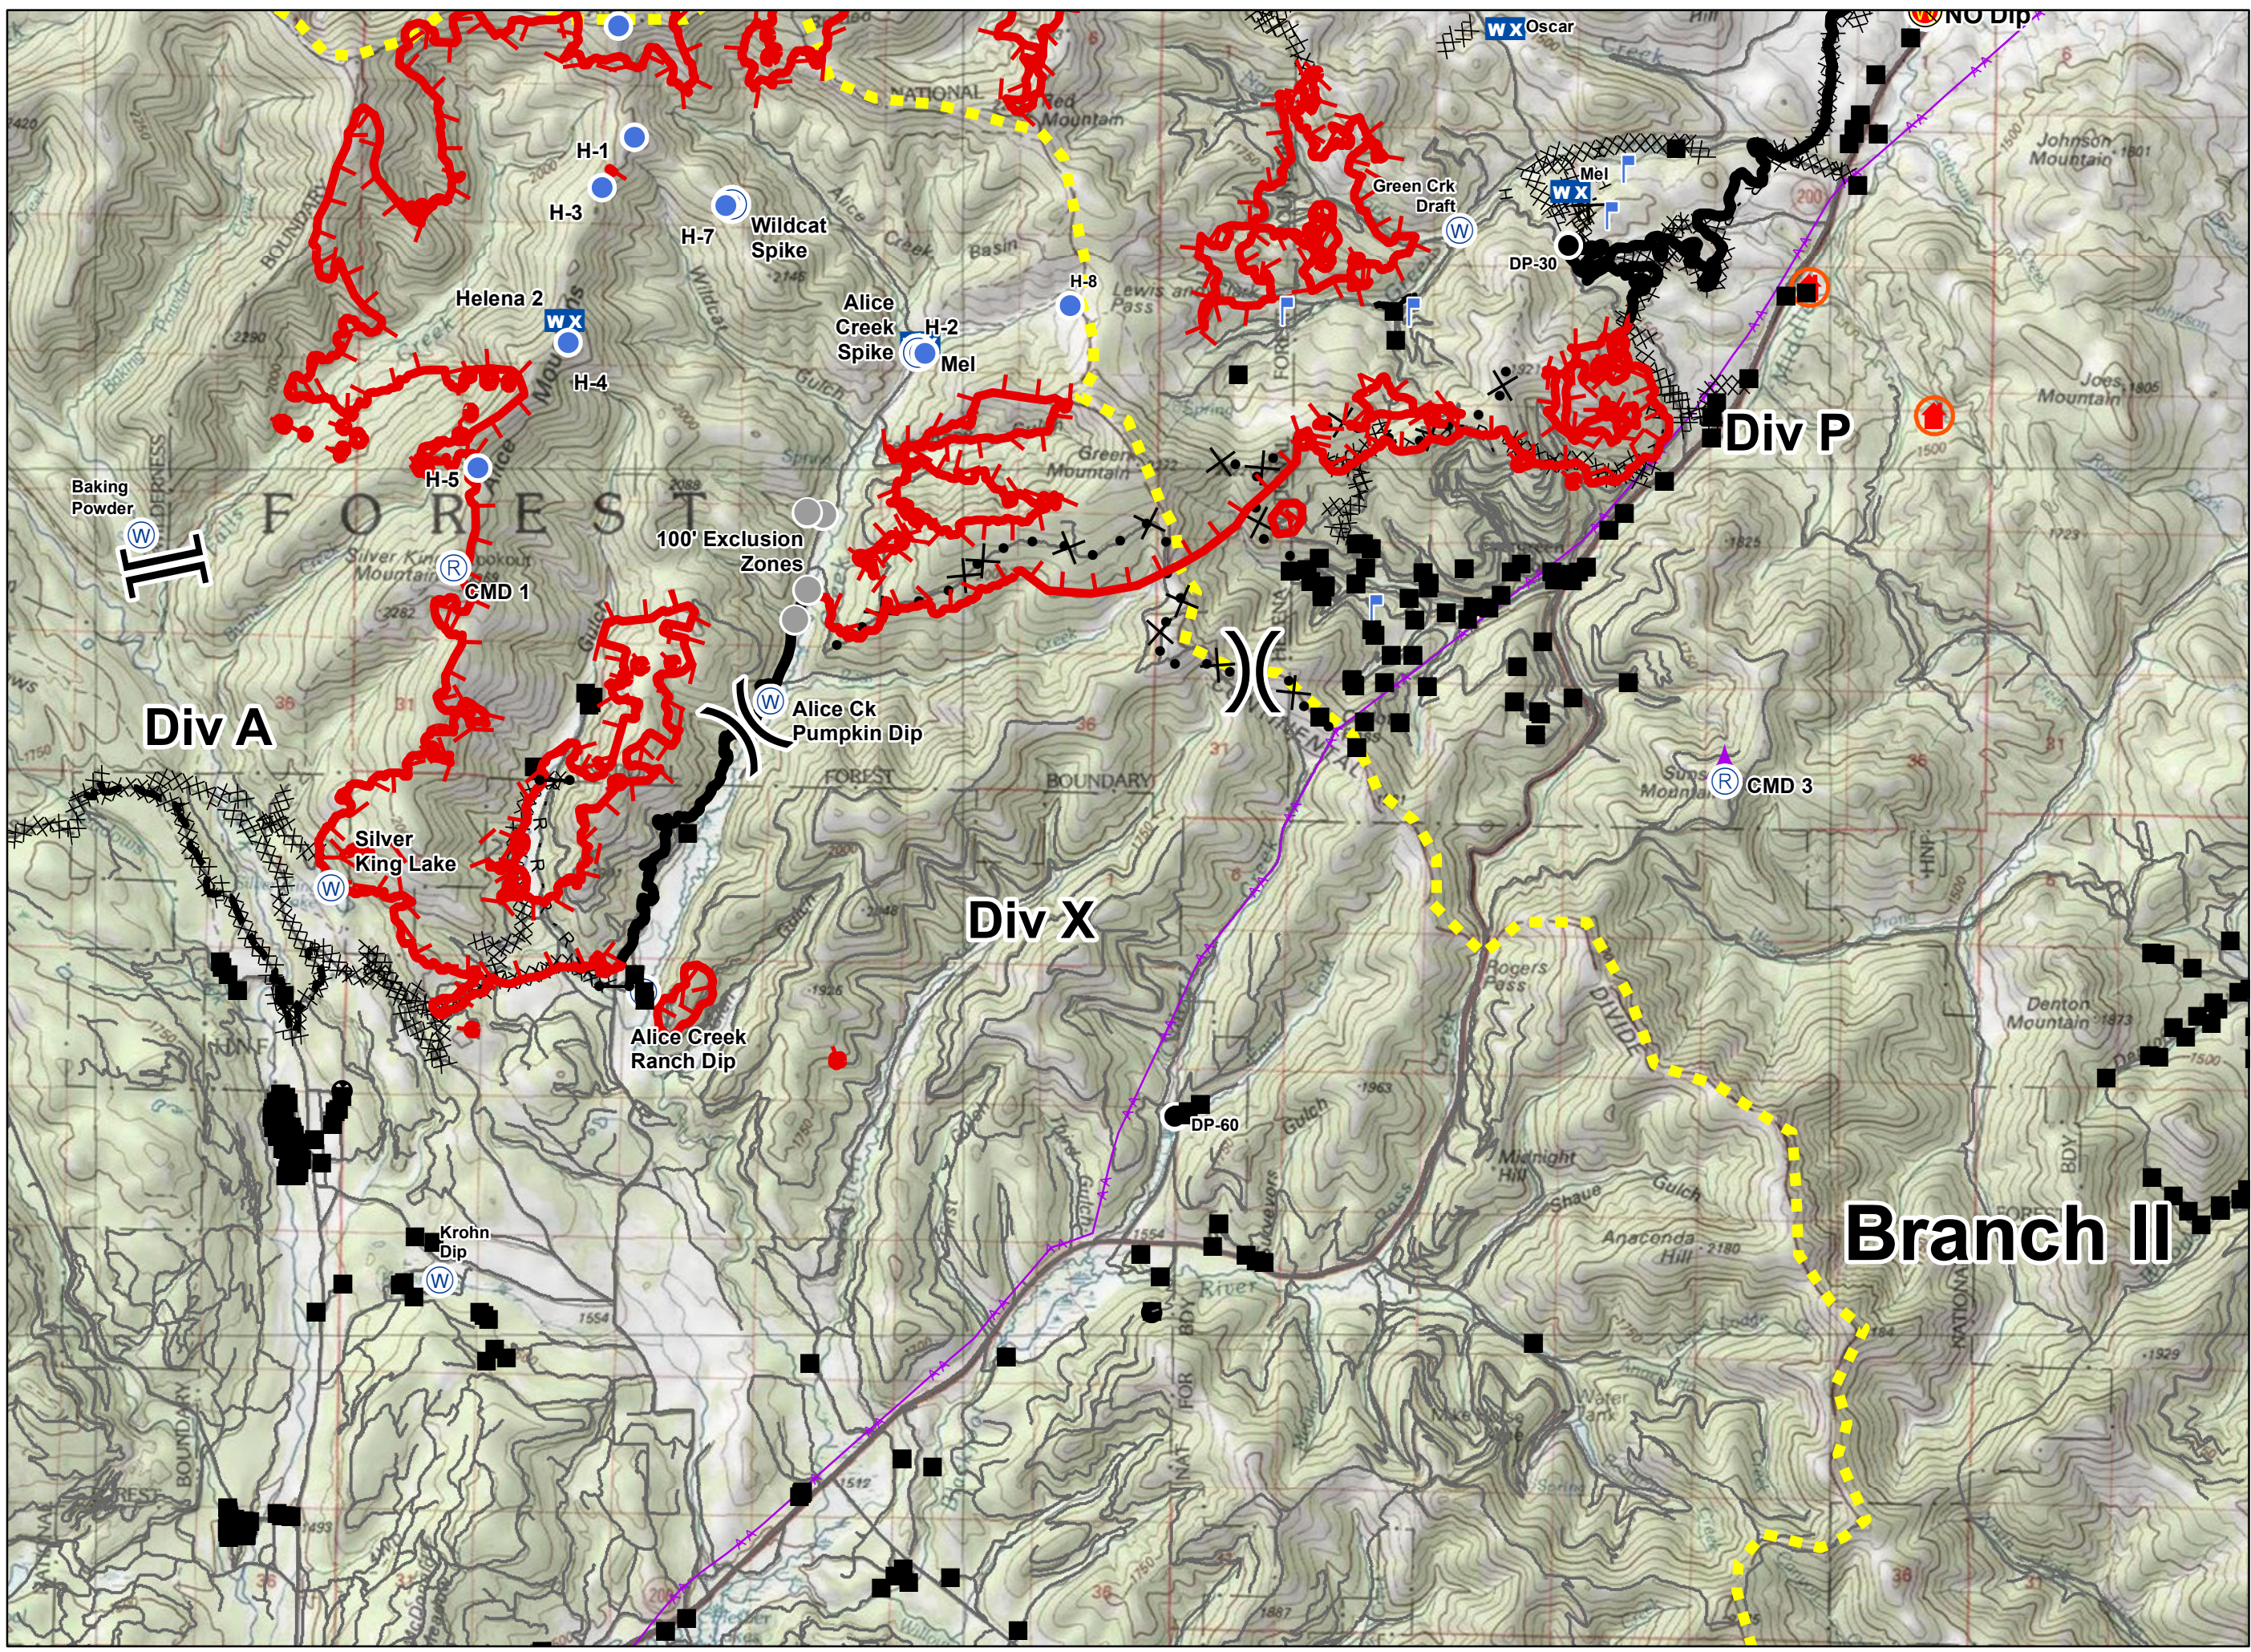

- Aerial Hazard
- Camp
- Drop Point
- Gate
- Helispot
- Lookout
- Mobile Weather Unit
- Repeater
- Water Source
- Restricted Water Source
- Unknown
- Other
- Division Break
- Branch Break

- Uncontrolled Fire Edge
- Completed Line
- Completed Dozer Line
- Completed Hand Line
- Road as Completed Line
- Proposed Dozer Line
- Planned Fire Line
- Ridge/Geographic Feature
- Other
- Unknown
- Structures
- Continental Divide
- Transmission Lines
- Roads

CMD 3

DP-60

DP-30

Silver King Lake

Alice Creek Ranch Dip

Alice Ck Pumpkin Dip

Krohn Dip

Wildcat Spike