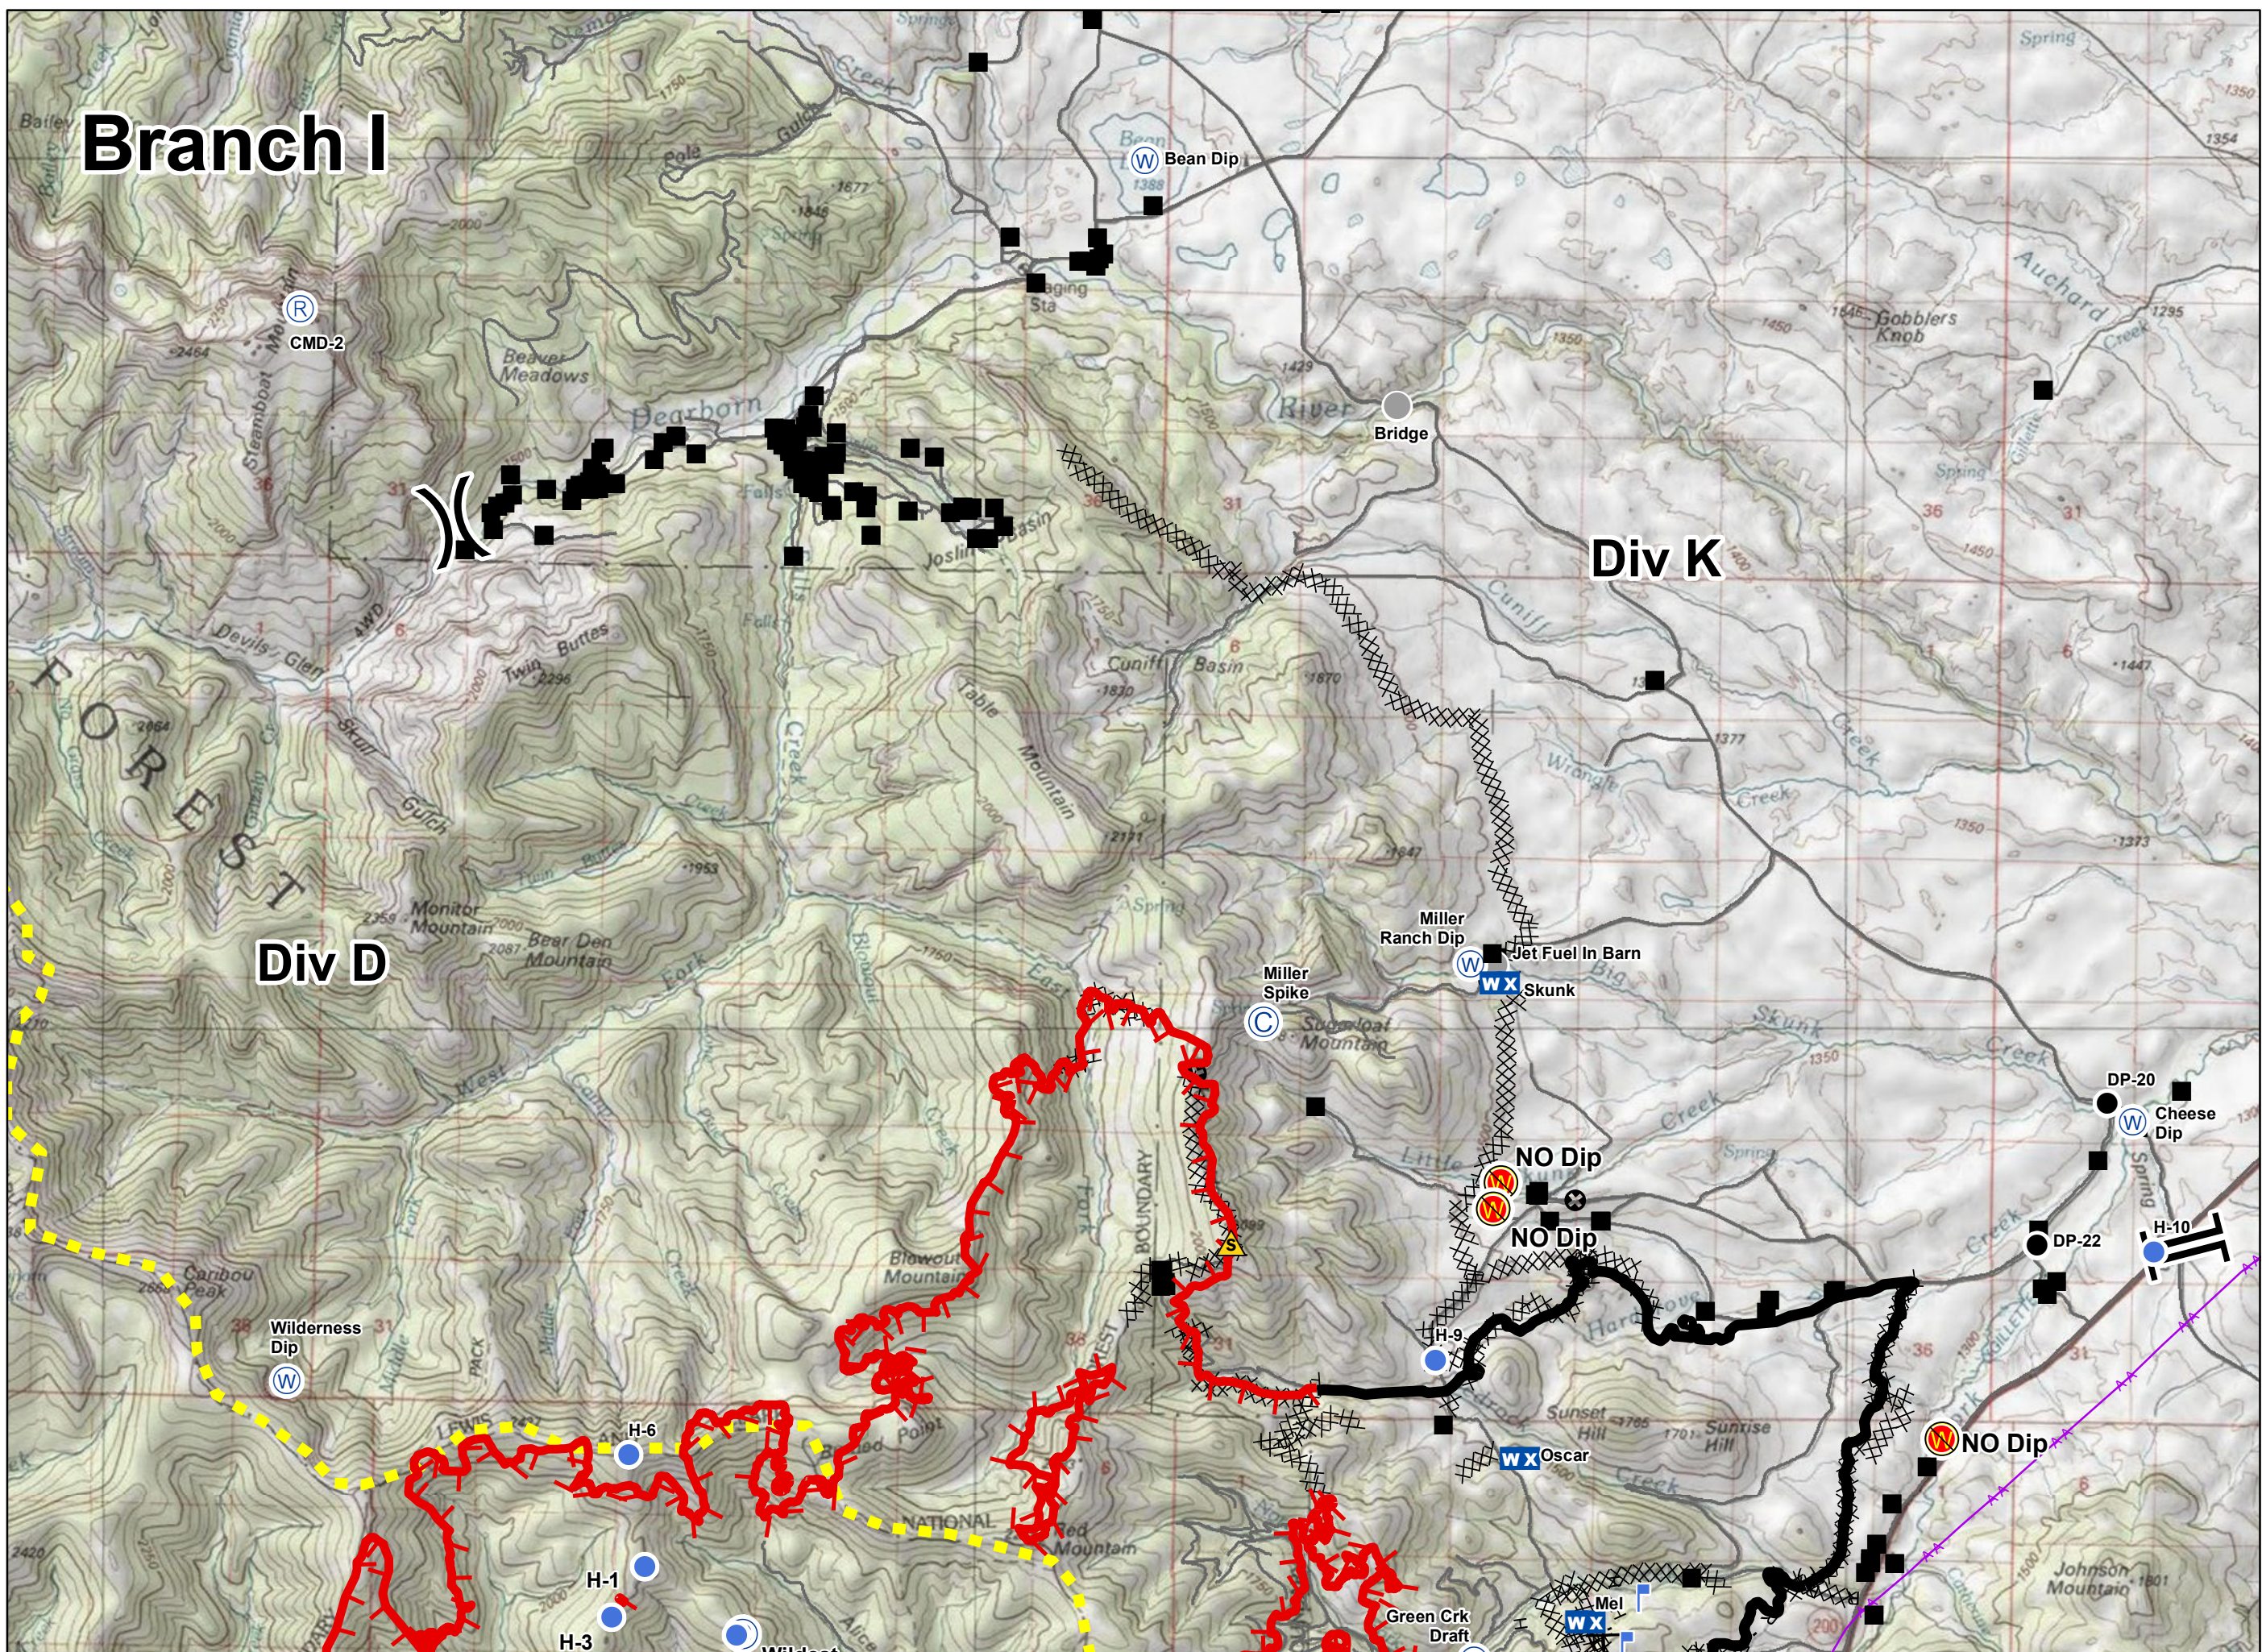

Branch I

Div K

Div D

- Camp
- Drop Point
- Helispot
- Lookout
- Mobile Weather Unit
- Repeater
- Safety Zone
- Water Source
- Restricted Water Source
- Other
- Division Break
- Branch Break
- Uncontrolled Fire Edge
- Completed Line
- Completed Dozer Line
- Completed Hand Line
- Road as Completed Line
- Proposed Dozer Line
- Ridge/Geographic Feature
- Other
- Structures
- Continental Divide
- Transmission Lines
- Roads