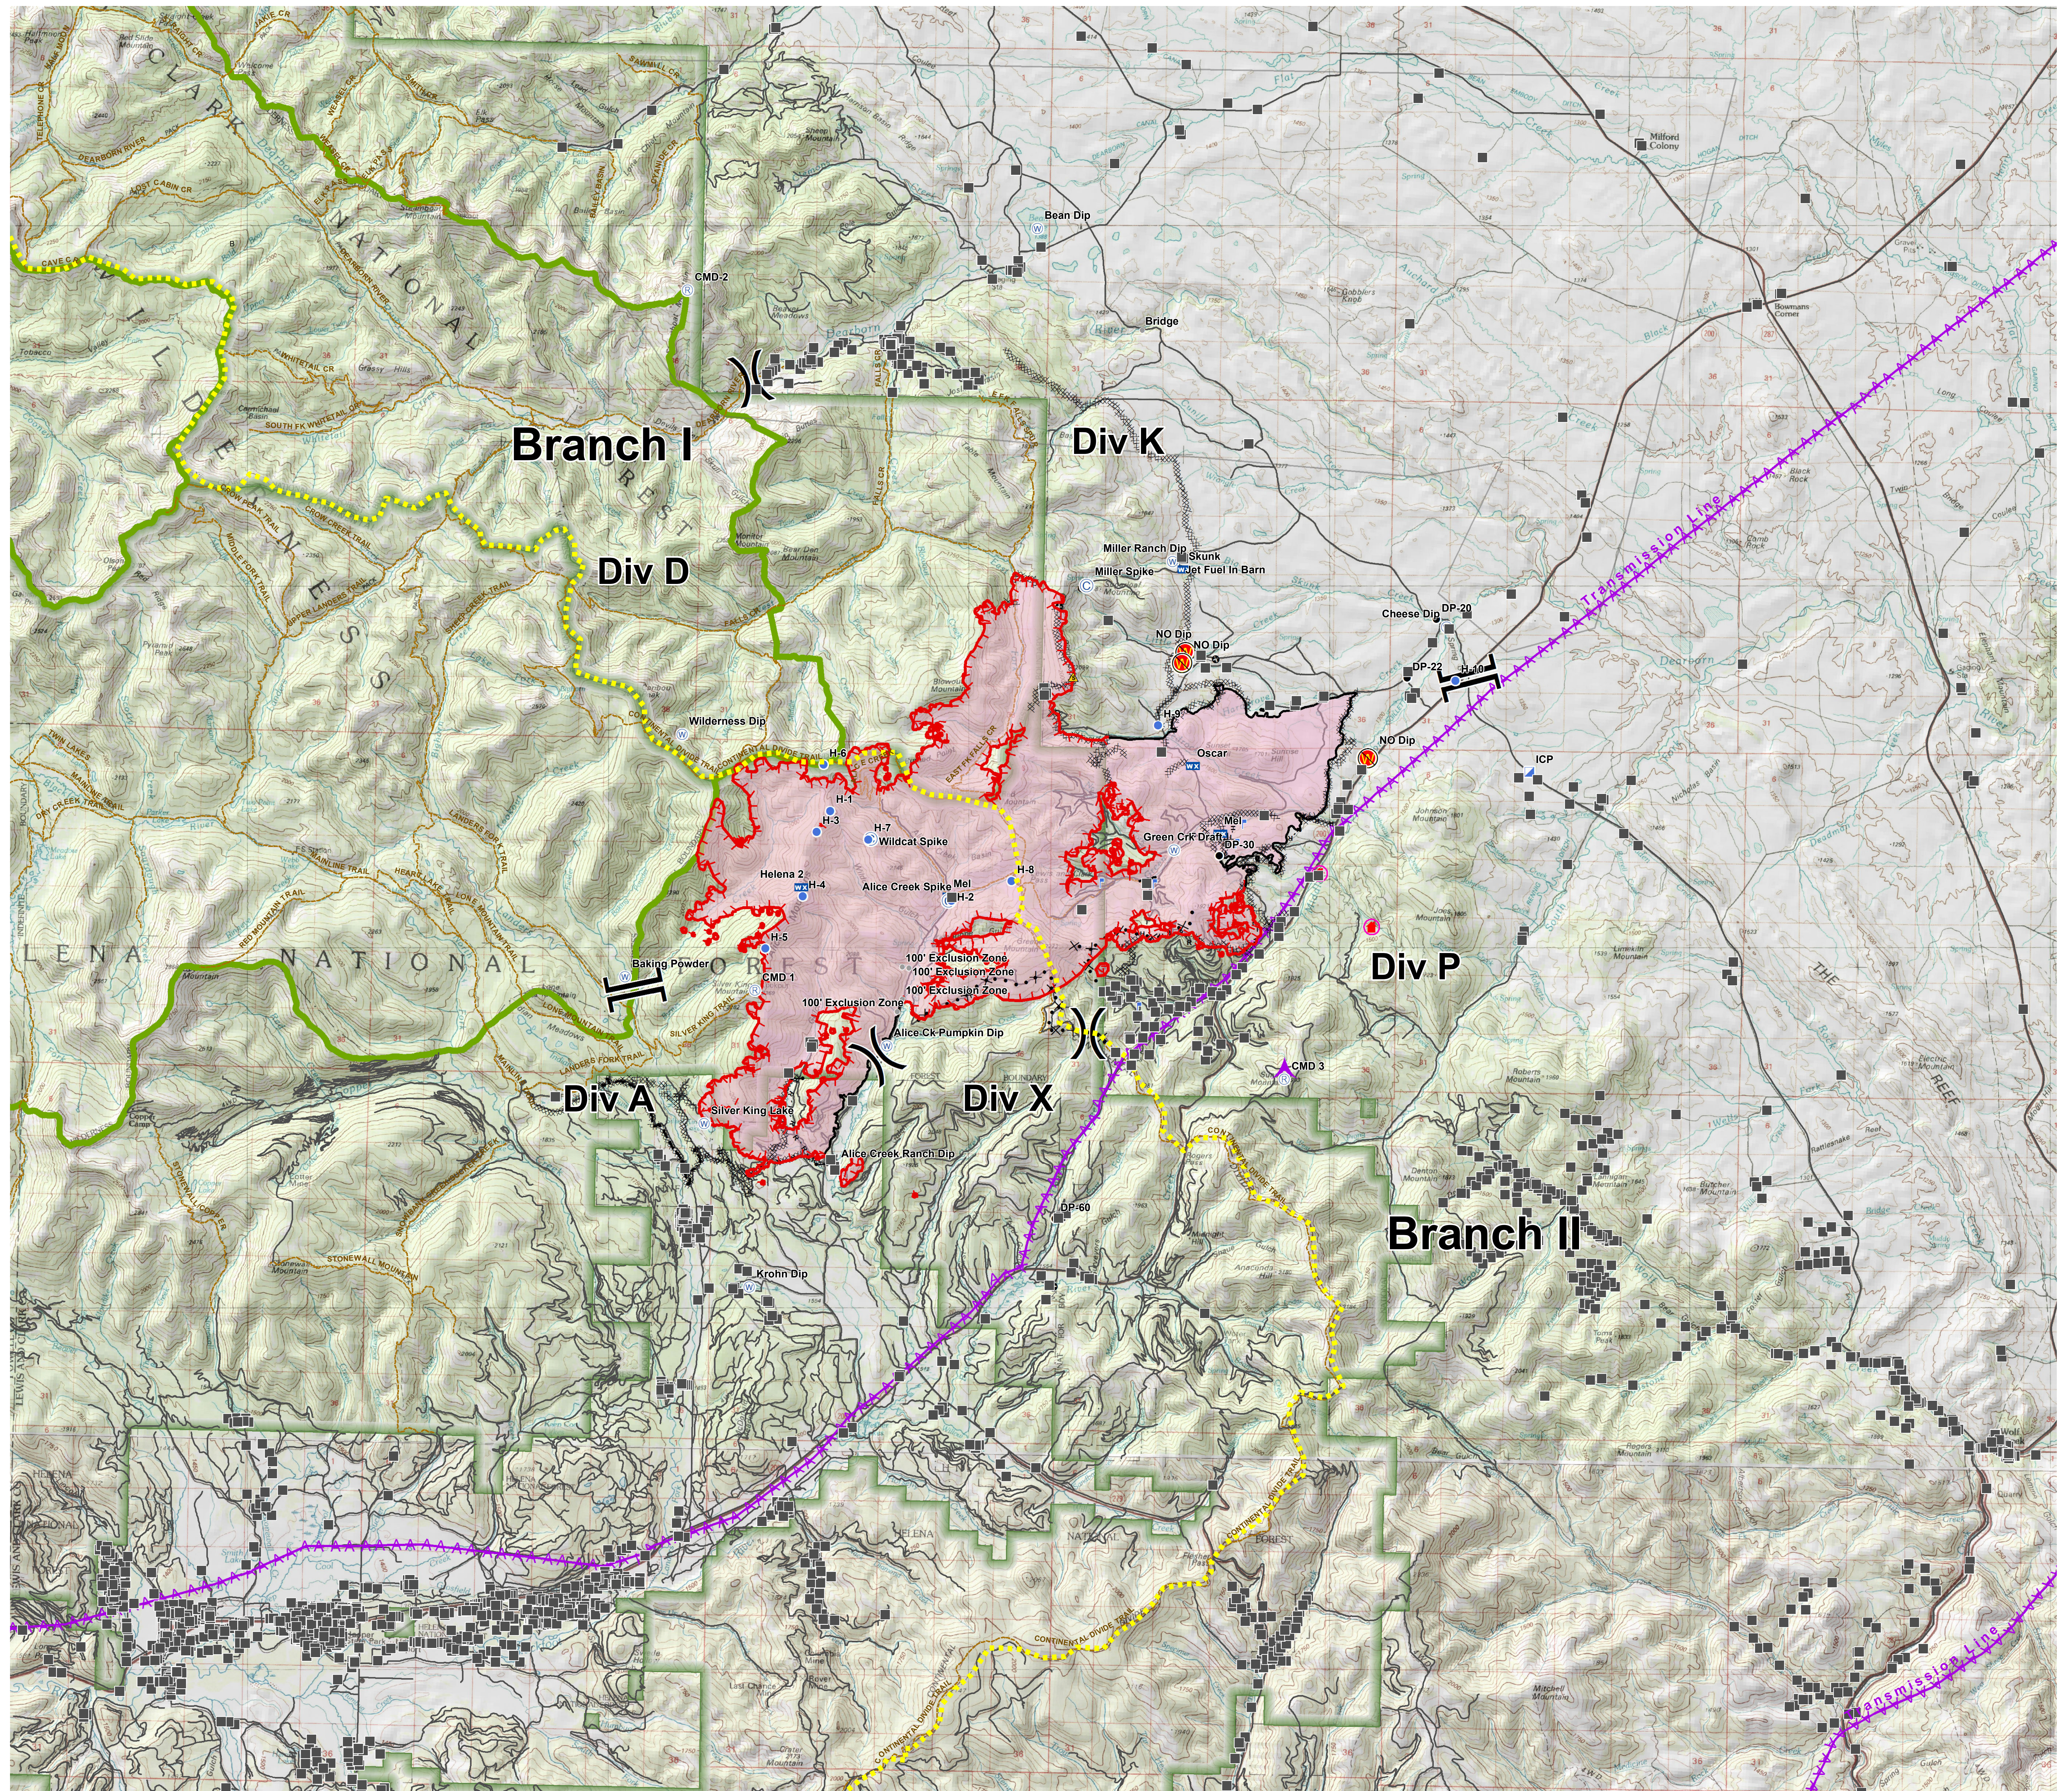

# Operations

Alice Creek  
MT-HLF-000179

9/15/2017

29,252 Acres

- Structures
- Continental Divide
- Aerial Hazard
- Camp
- Drop Point
- Gate
- Helispot
- Incident Command Post
- Lookout
- Mobile Weather Unit
- Repeater
- Safety Zone
- Water Source
- Restricted Water Source
- Unknown
- Other
- Division Break
- Branch Break
- Uncontrolled Fire Edge
- Completed Line
- Completed Dozer Line
- Completed Hand Line
- Road as Completed Line
- Proposed Dozer Line
- Planned Fire Line
- Ridge/Geographic Feature
- Other
- Unknown
- Wildfire Daily Fire Perimeter
- Other
- Roads
- Trails
- Transmission Line
- Wilderness

N

0 1 2  
Miles