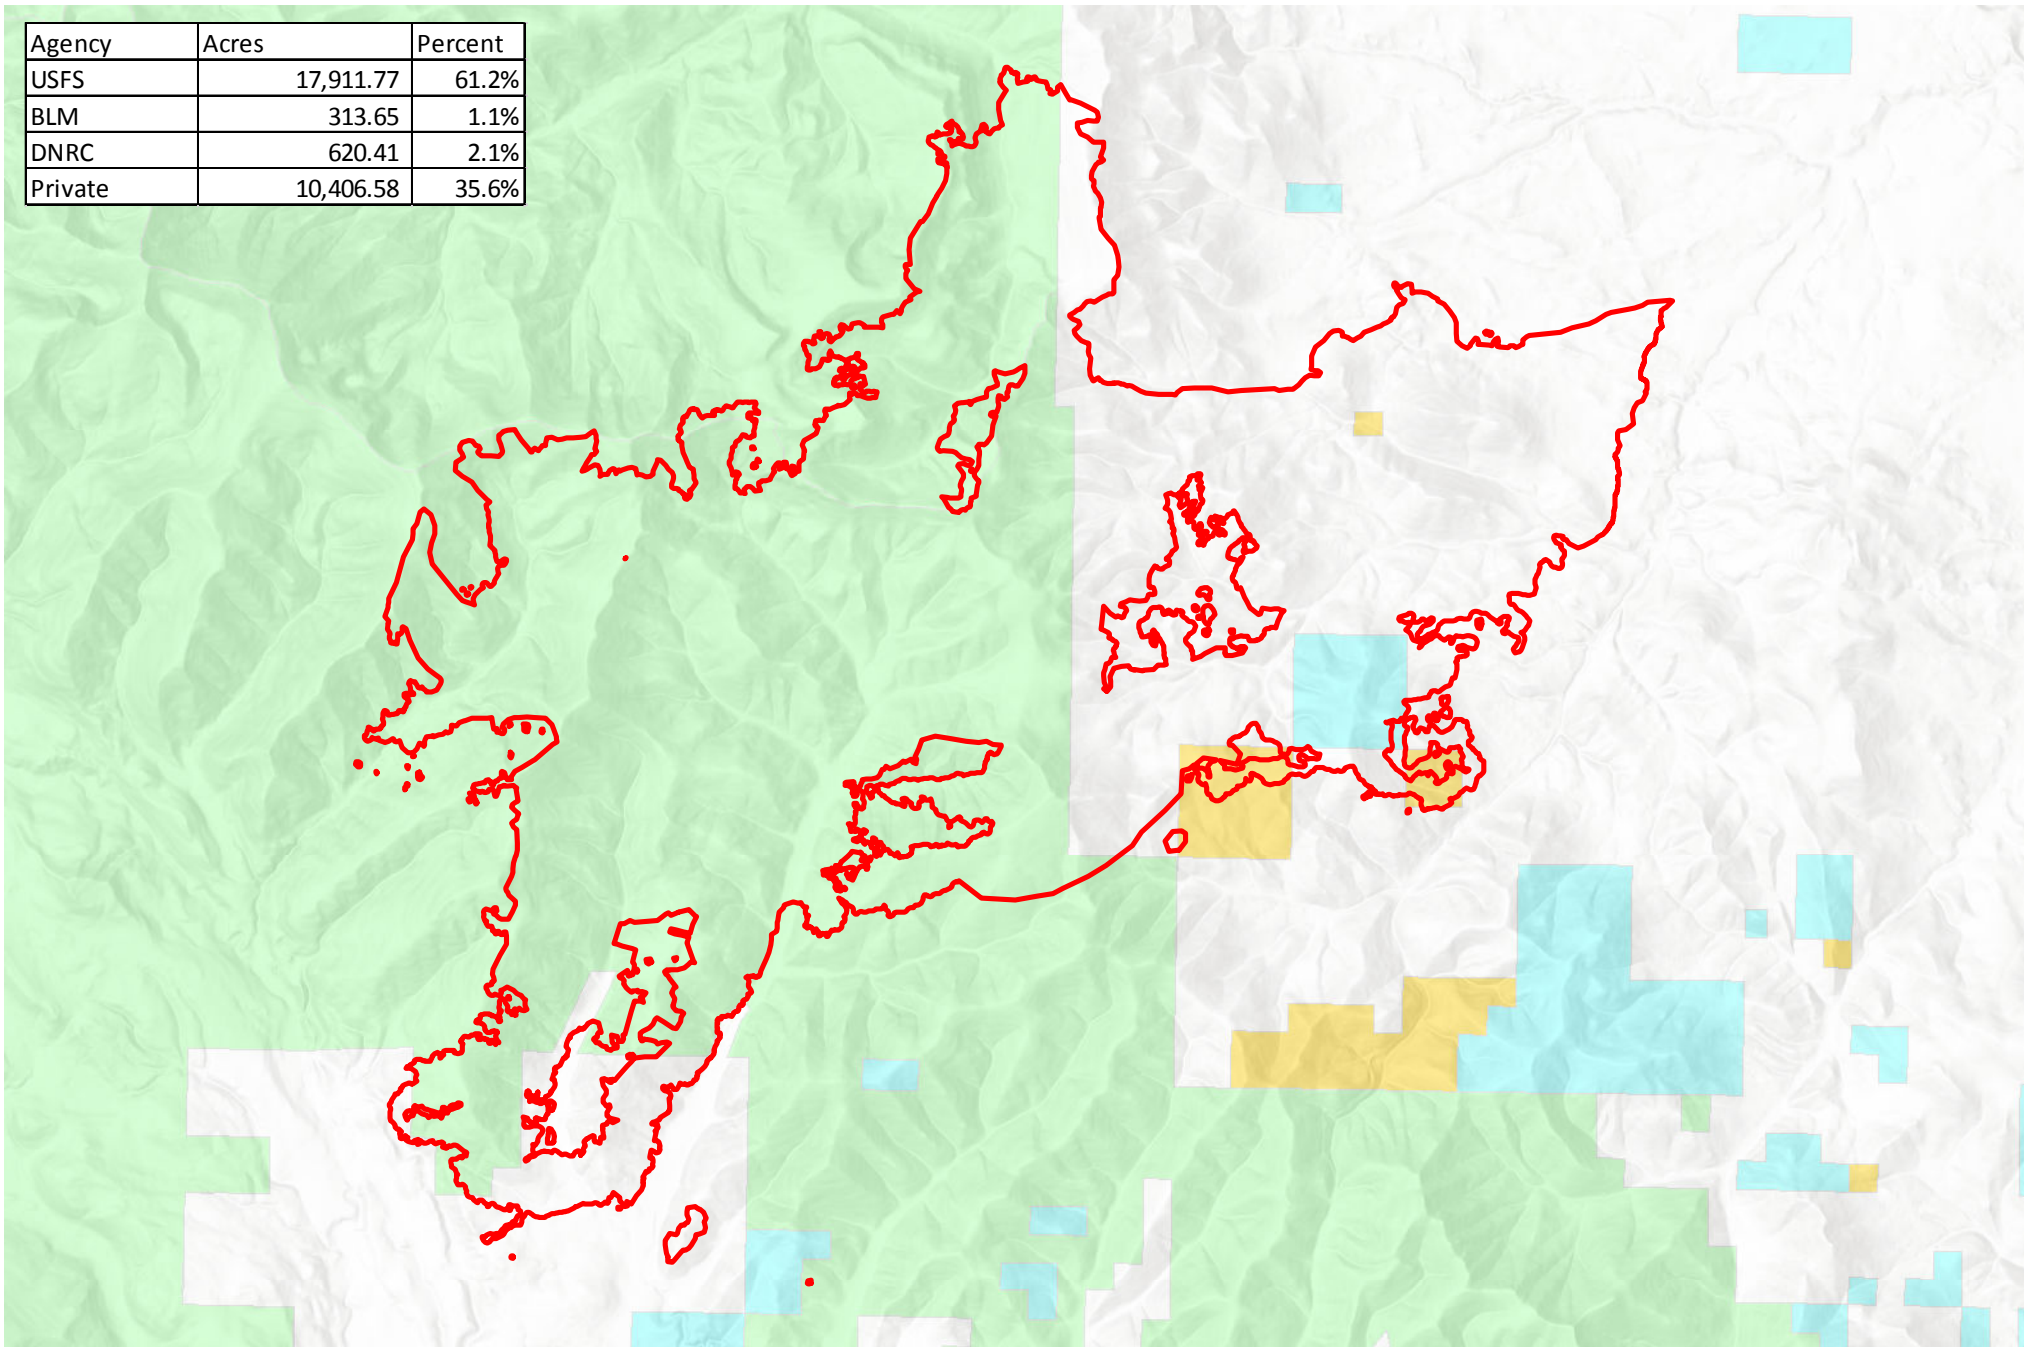

Agency	Acres	Percent
USFS	17,911.77	61.2%
BLM	313.65	1.1%
DNRC	620.41	2.1%
Private	10,406.58	35.6%

OWNERSHIP

Ownership
 Alice Creek
 MT-HLF-000179
 09/16/2017 1100
 29,252 Acres

Legend

- Perimeter 9/13
- BLM
- ST
- FS
- PVT