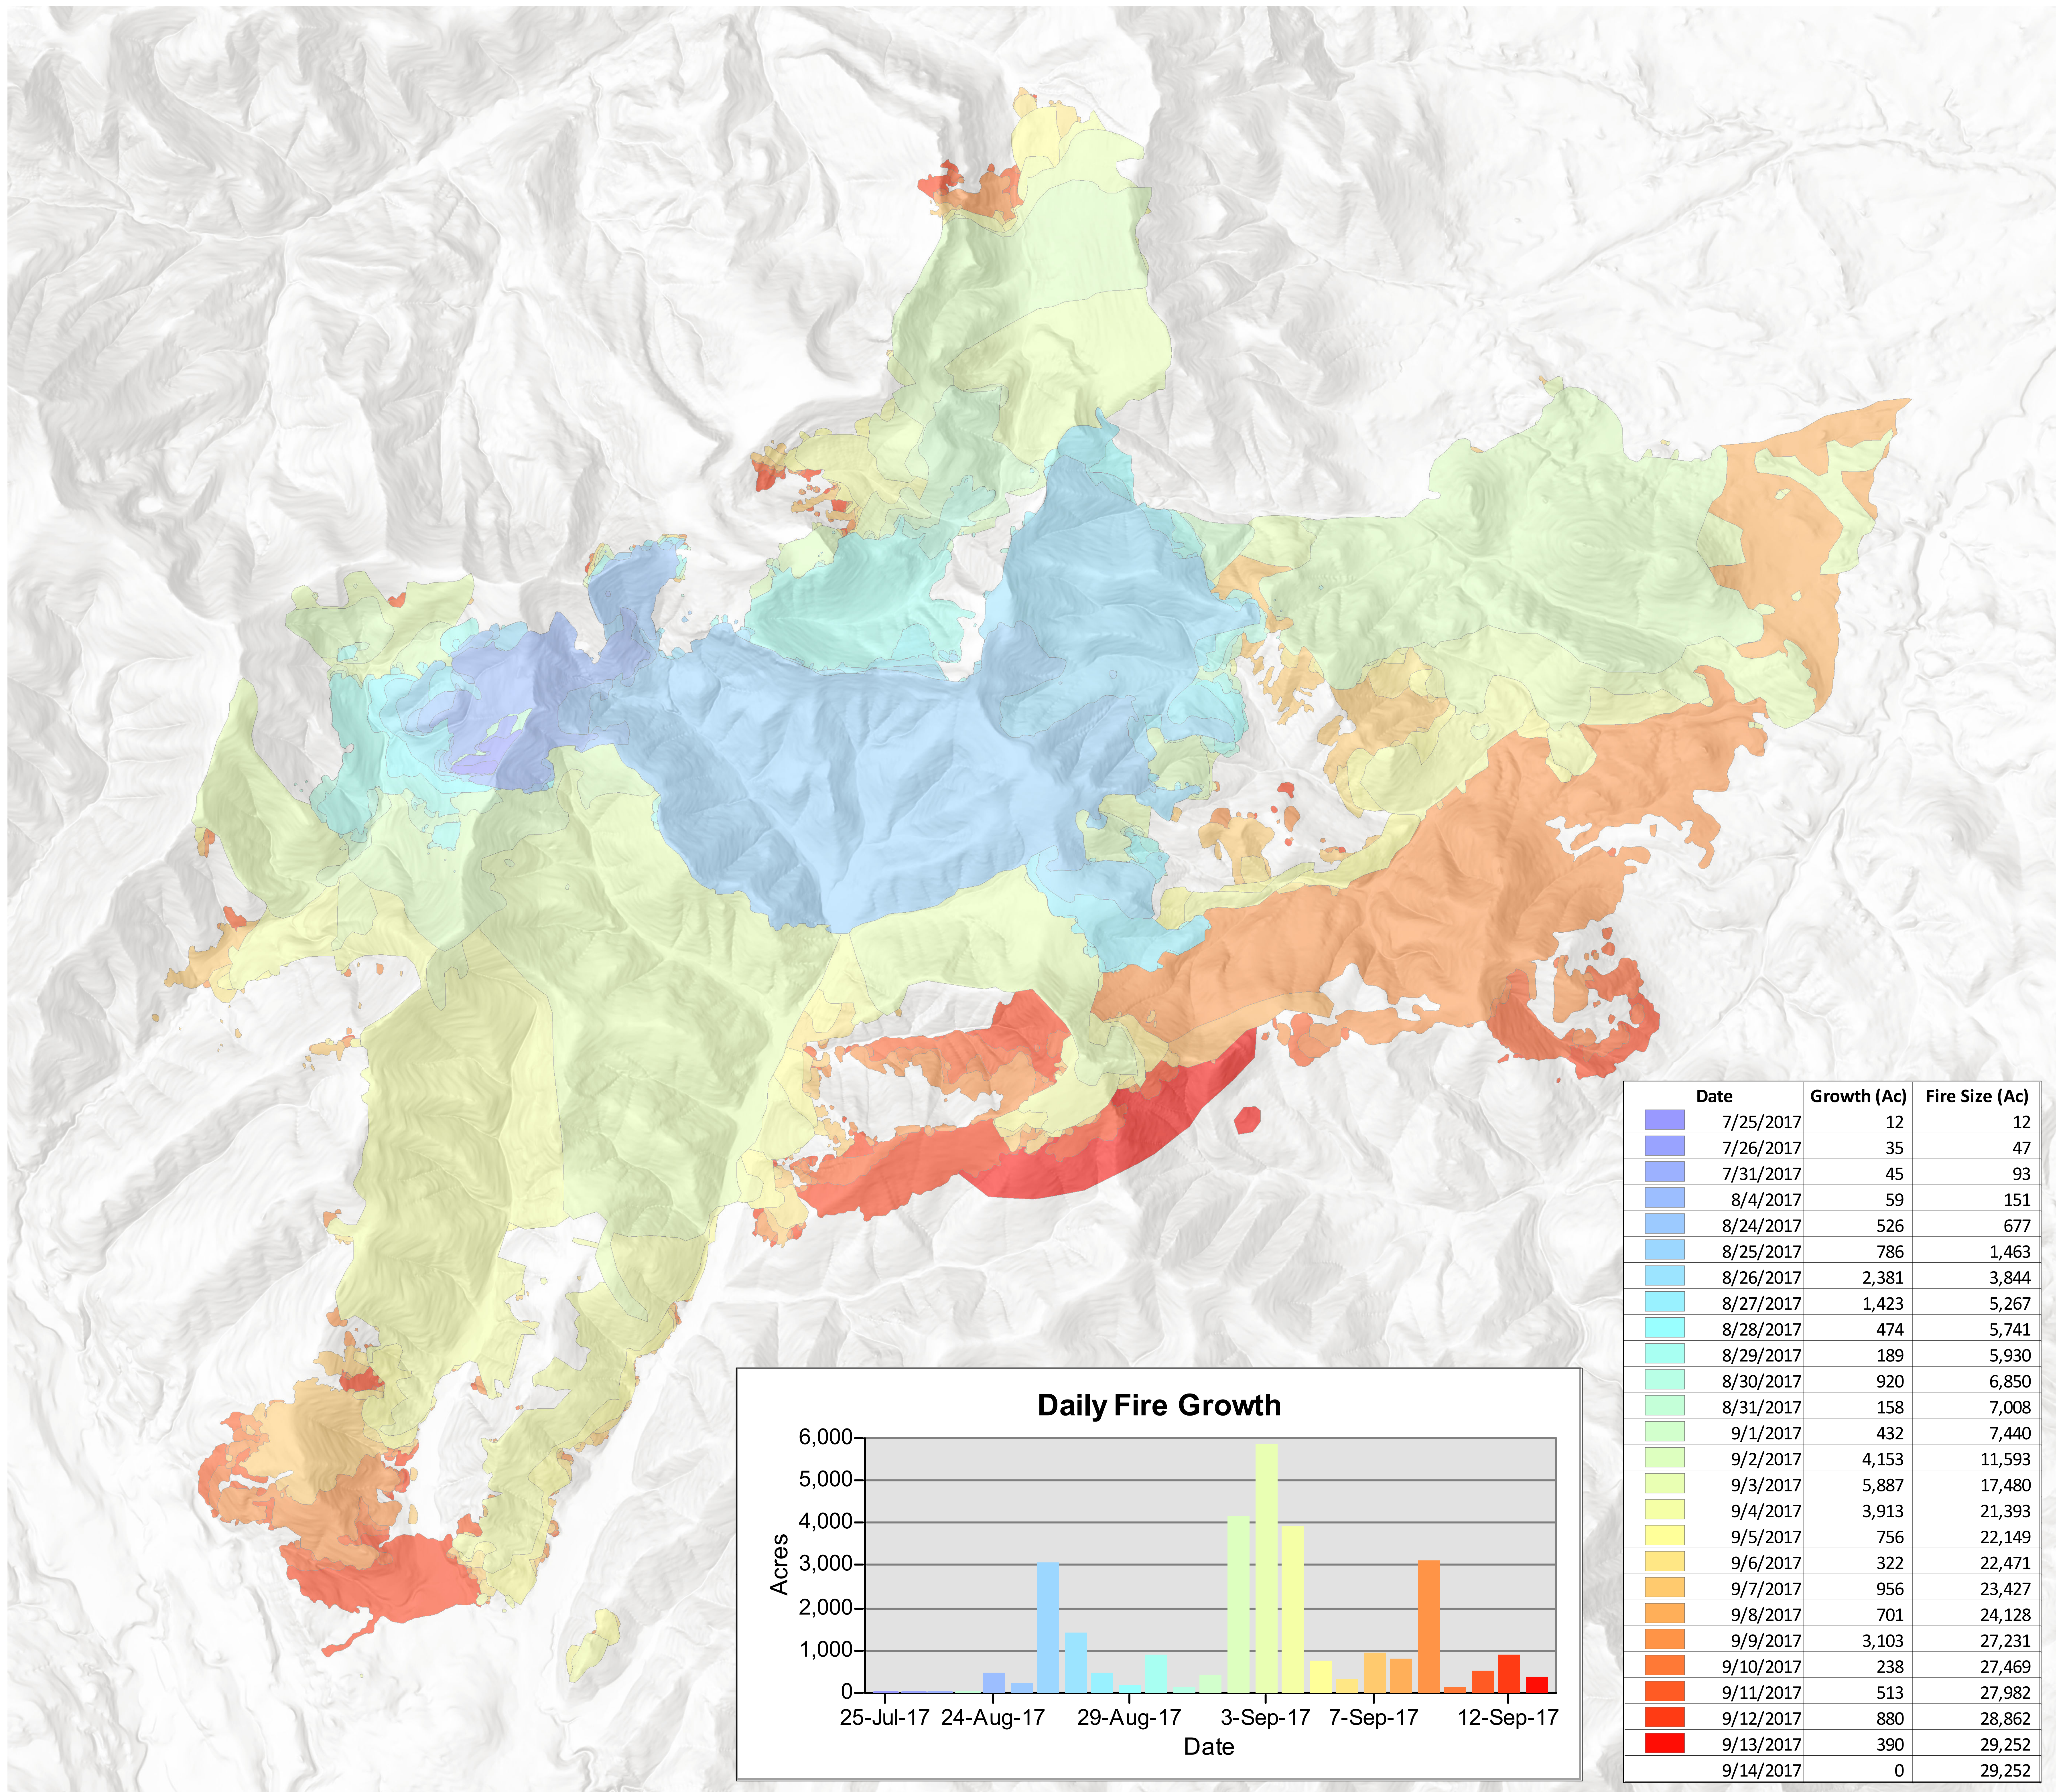

Progression

Alice Creek
 MT-HLF-000179
 09/17/2017
 1200
 29,252 Acres

Date	Growth (Ac)	Fire Size (Ac)
7/25/2017	12	12
7/26/2017	35	47
7/31/2017	45	93
8/4/2017	59	151
8/24/2017	526	677
8/25/2017	786	1,463
8/26/2017	2,381	3,844
8/27/2017	1,423	5,267
8/28/2017	474	5,741
8/29/2017	189	5,930
8/30/2017	920	6,850
8/31/2017	158	7,008
9/1/2017	432	7,440
9/2/2017	4,153	11,593
9/3/2017	5,887	17,480
9/4/2017	3,913	21,393
9/5/2017	756	22,149
9/6/2017	322	22,471
9/7/2017	956	23,427
9/8/2017	701	24,128
9/9/2017	3,103	27,231
9/10/2017	238	27,469
9/11/2017	513	27,982
9/12/2017	880	28,862
9/13/2017	390	29,252
9/14/2017	0	29,252