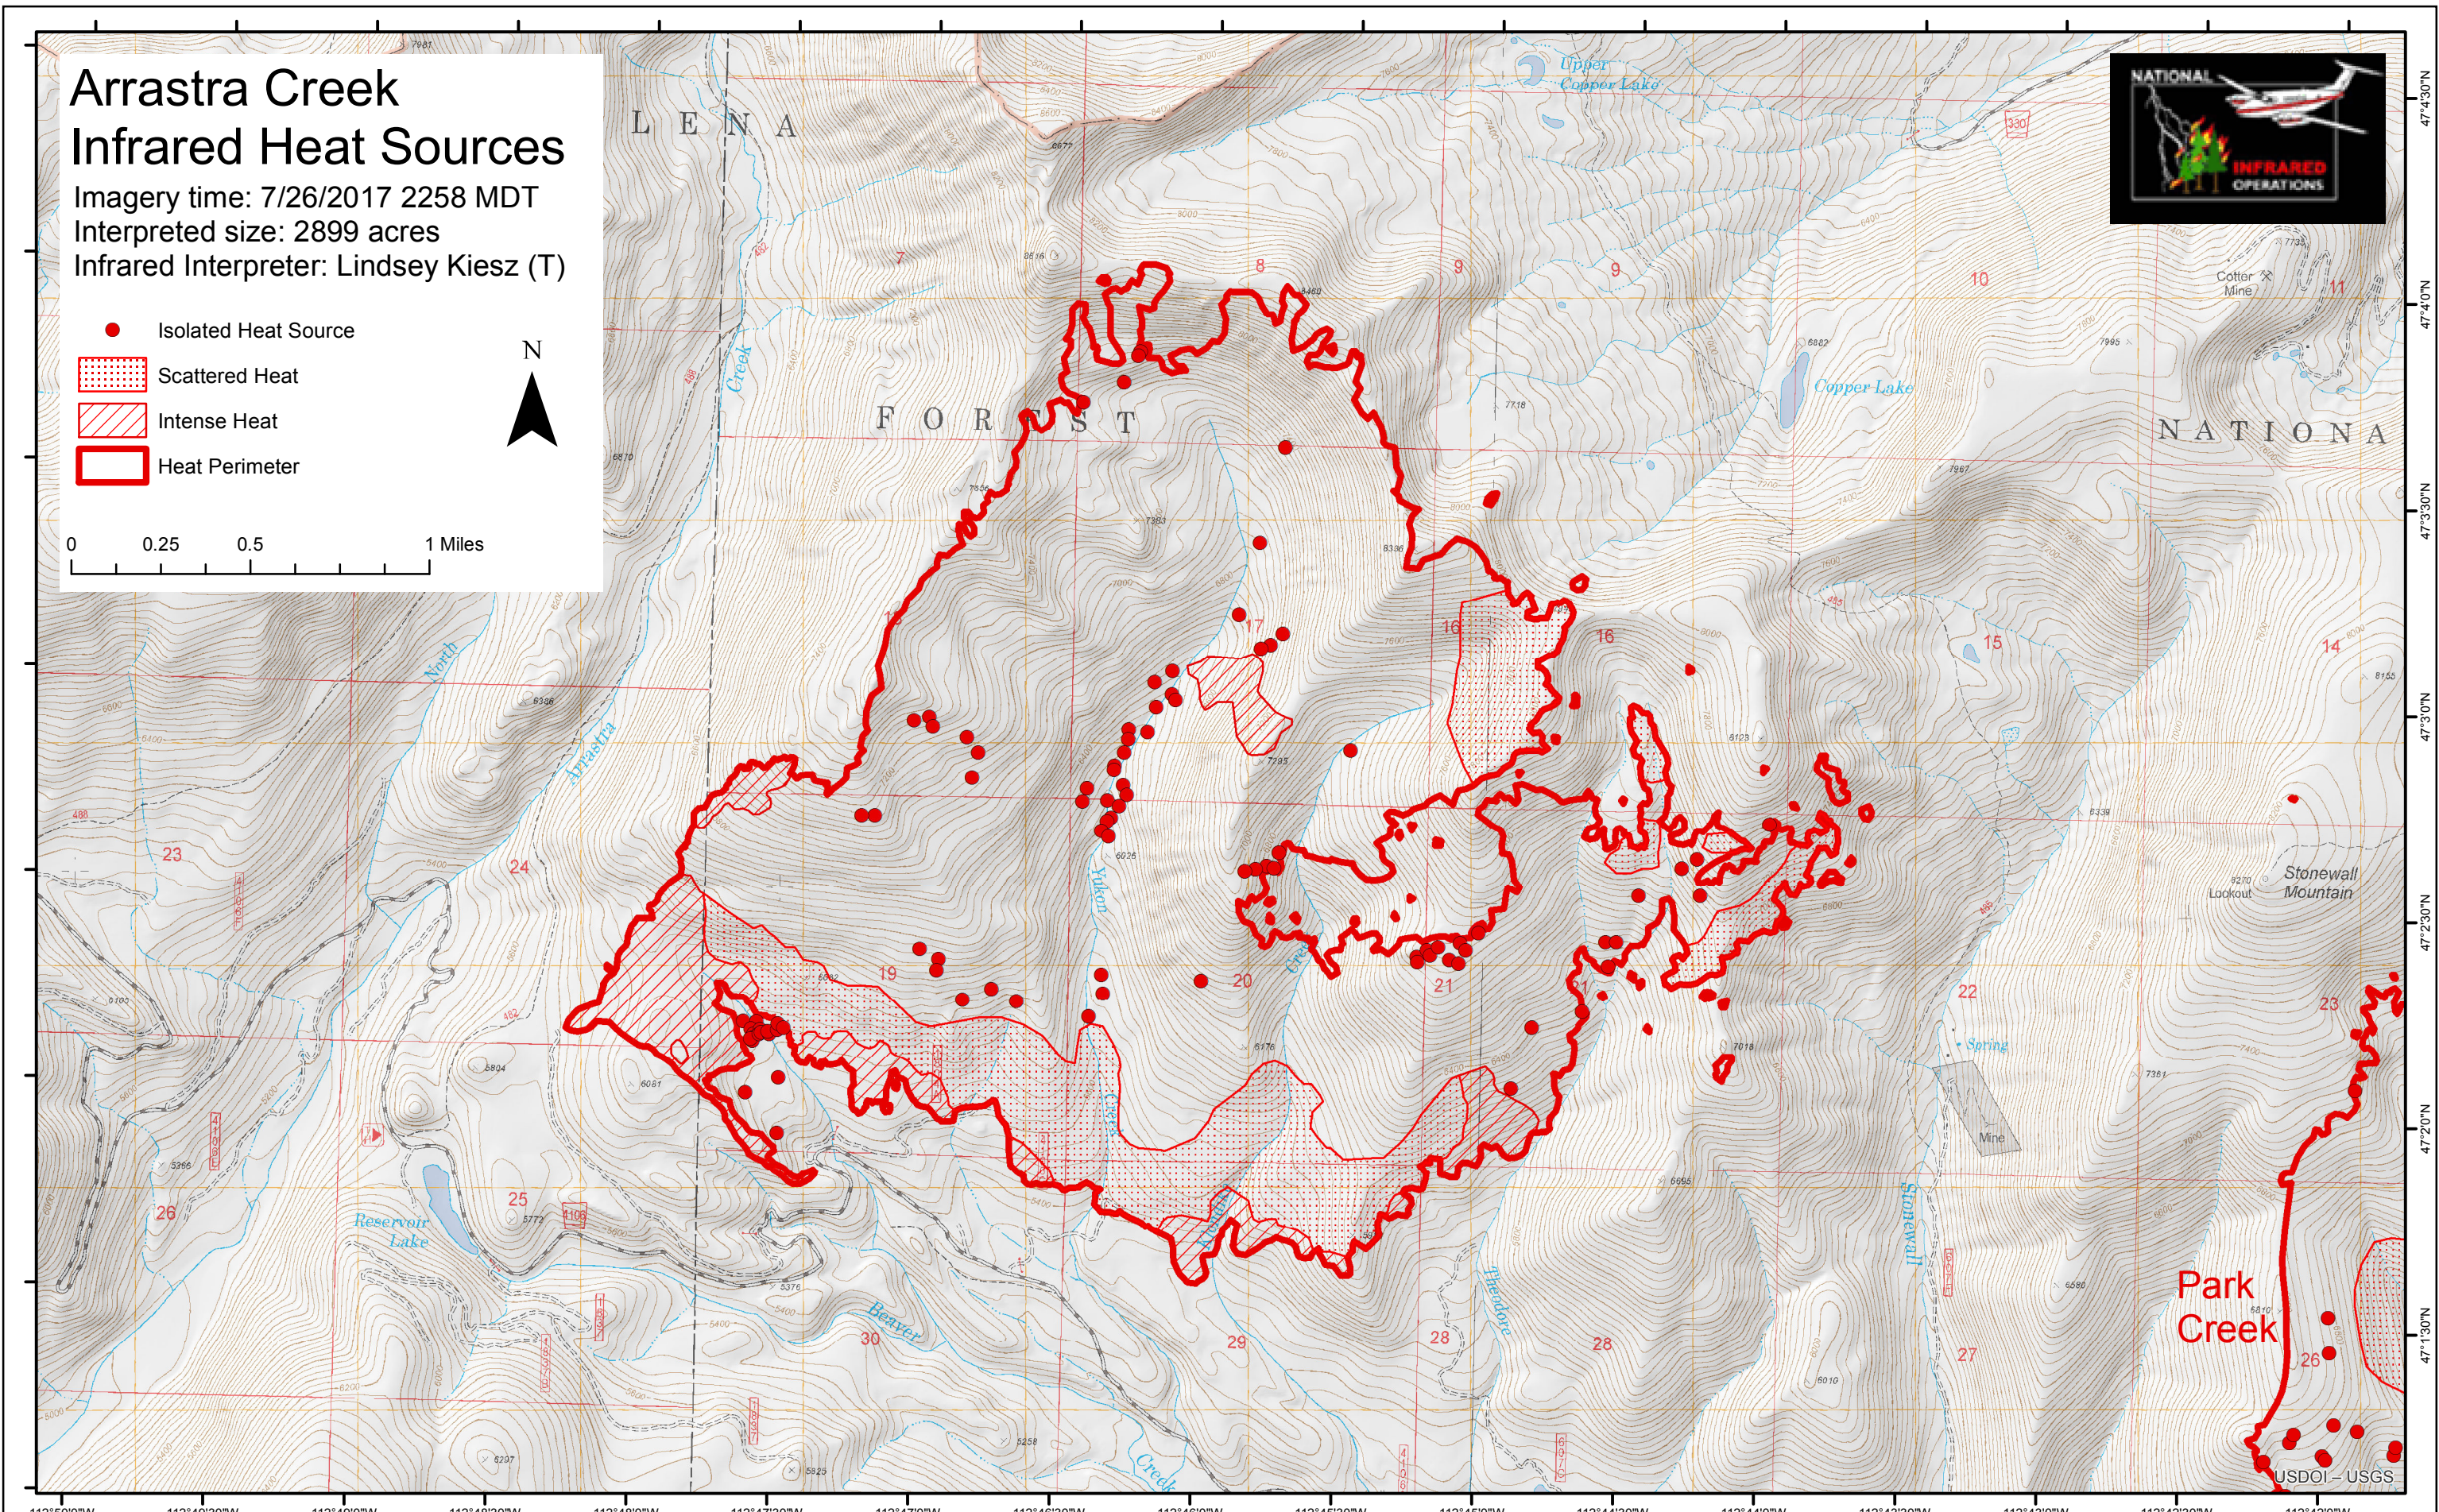

Arrastra Creek Infrared Heat Sources

Imagery time: 7/26/2017 2258 MDT
Interpreted size: 2899 acres
Infrared Interpreter: Lindsey Kiesz (T)

- Isolated Heat Source
- ▨ Scattered Heat
- ▨ Intense Heat
- ▭ Heat Perimeter

0 0.25 0.5 1 Miles

Park
Creek

USDOI - USGS