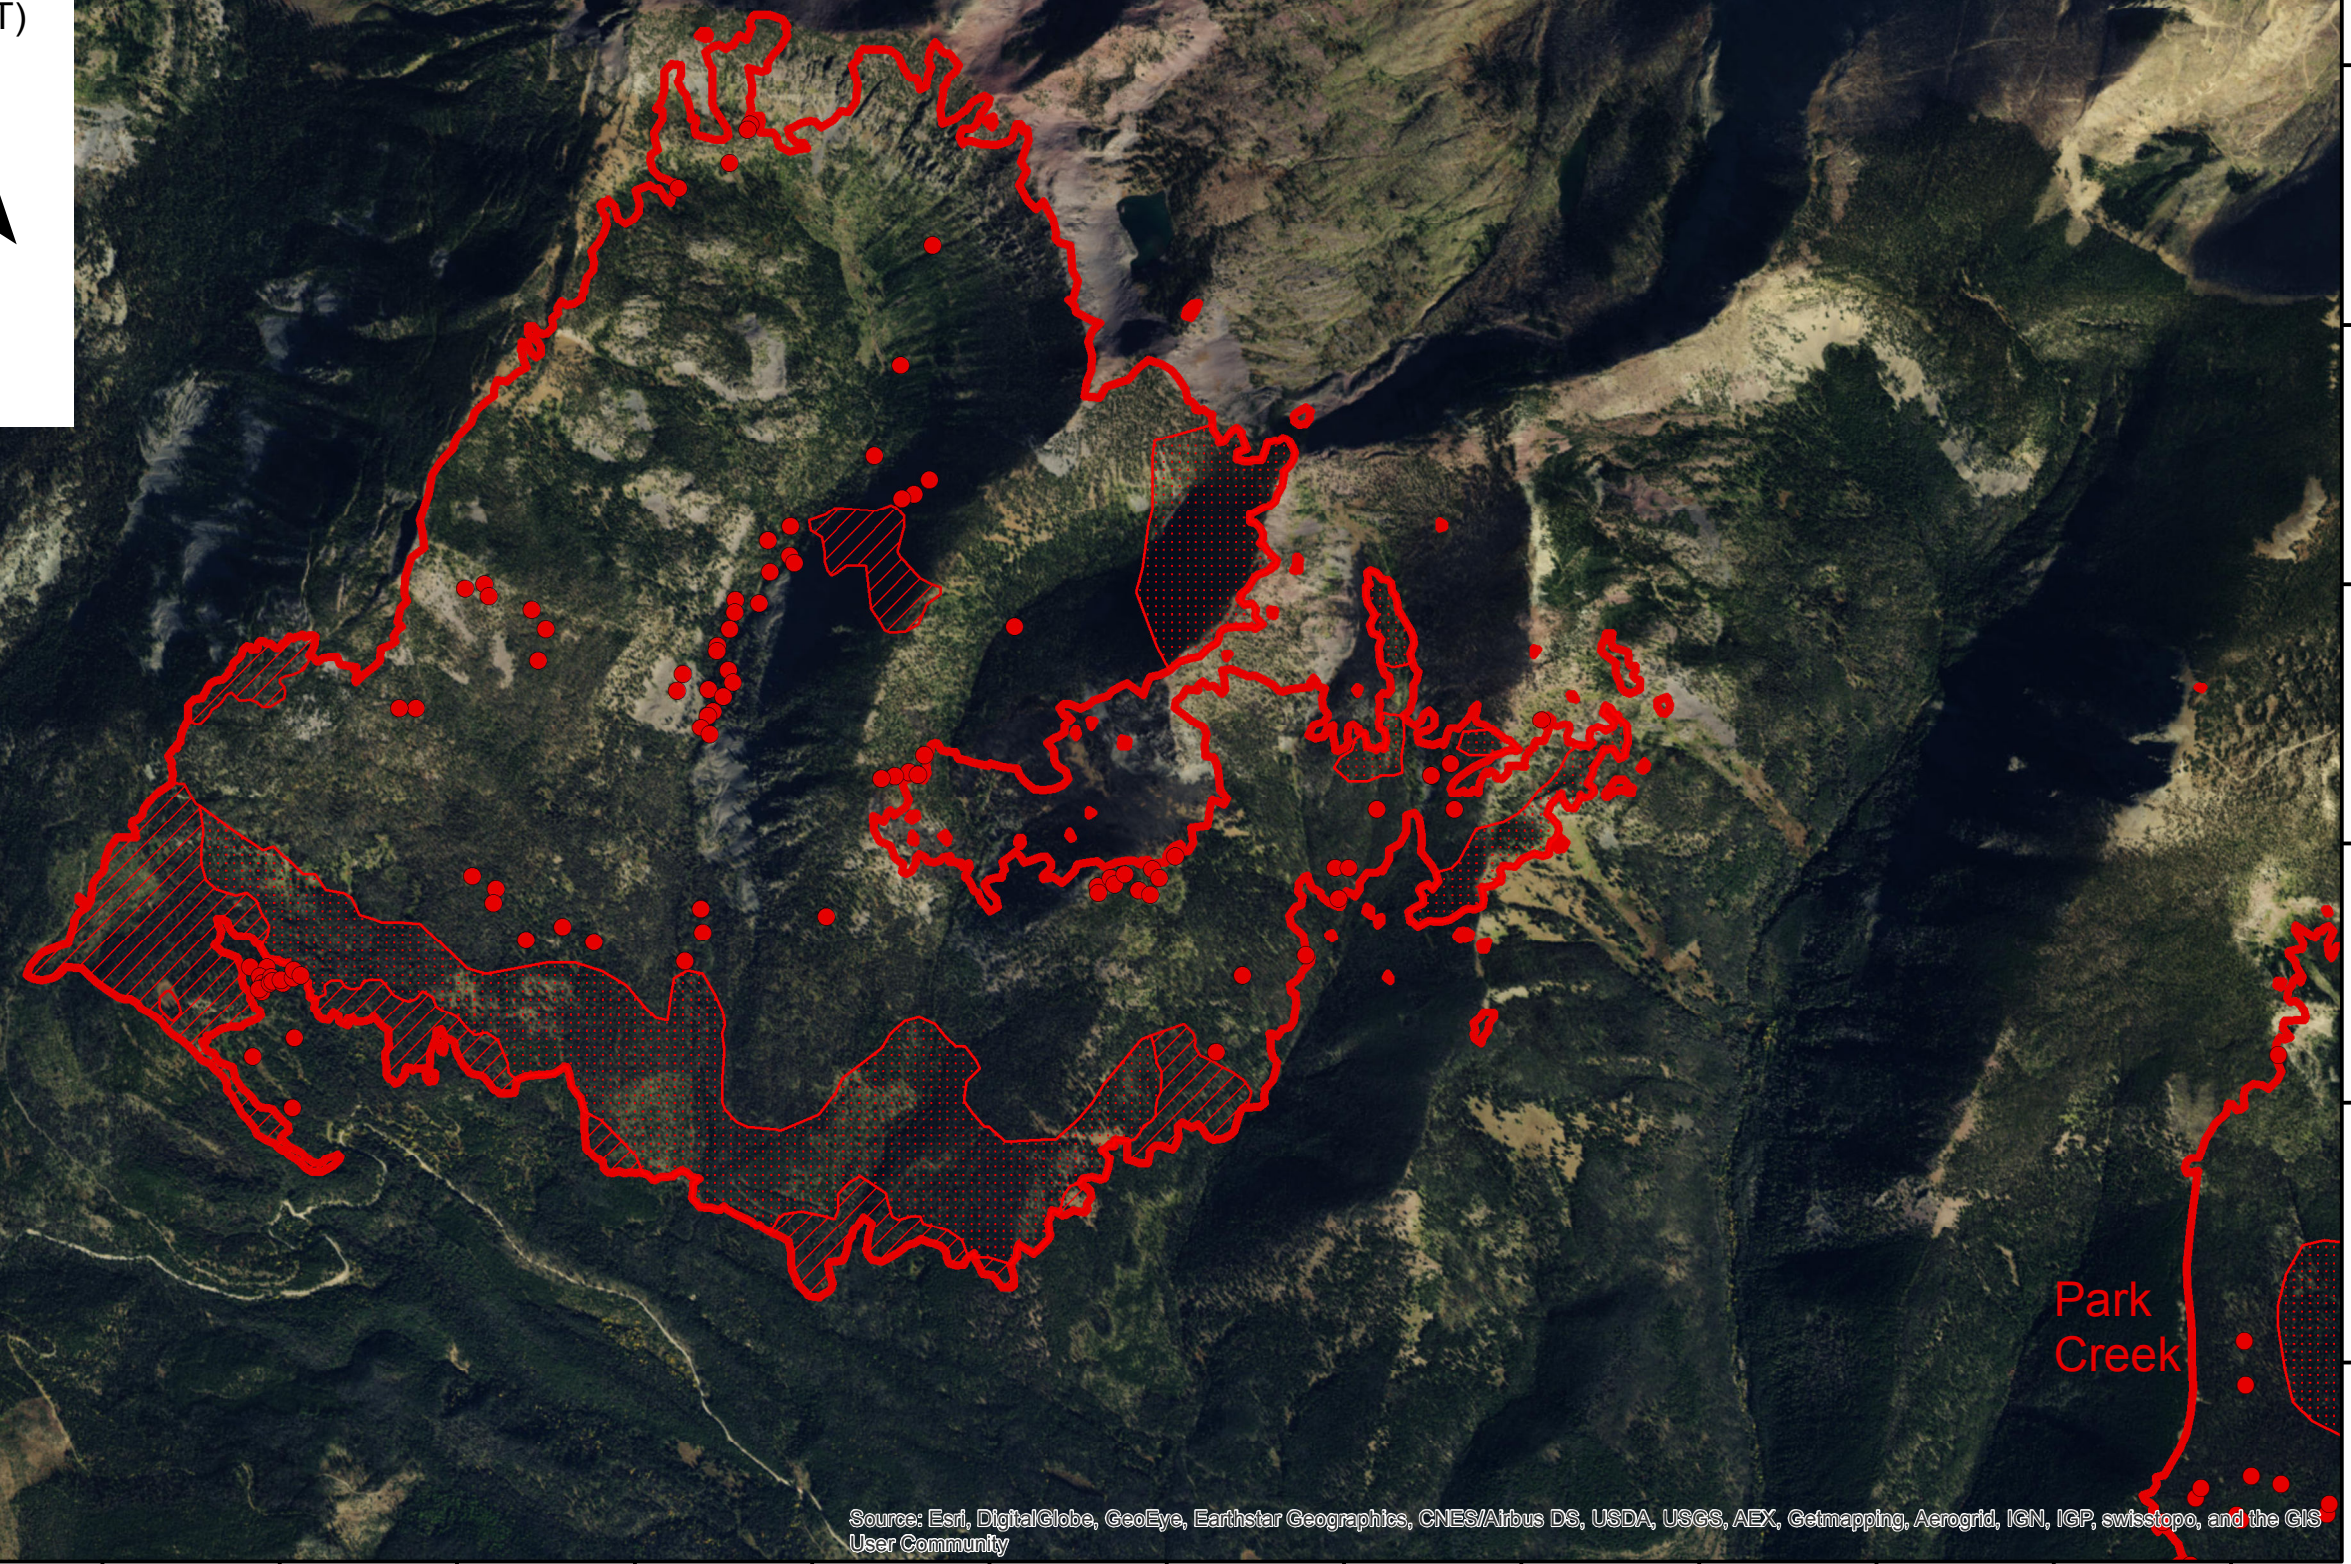

Arrastra Creek Infrared Heat Sources

Imagery time: 7/26/2017 2258 MDT
Interpreted size: 2899 acres
Infrared Interpreter: Lindsey Kiesz (T)

- Isolated Heat Source
- ▨ Scattered Heat
- ▨ Intense Heat
- ▭ Heat Perimeter

0 0.25 0.5 1 Miles

Park
Creek

Source: Esri, DigitalGlobe, GeoEye, Earthstar Geographics, CNES/Airbus DS, USDA, USGS, AEX, Getmapping, Aerogrid, IGN, IGP, swisstopo, and the GIS User Community

112°50'0"W 112°49'30"W 112°49'0"W 112°48'30"W 112°48'0"W 112°47'30"W 112°47'0"W 112°46'30"W 112°46'0"W 112°45'30"W 112°45'0"W 112°44'30"W 112°44'0"W 112°43'30"W 112°43'0"W 112°42'30"W 112°42'0"W

47°43'0"N
47°40'0"N
47°30'0"N
47°23'0"N
47°20'0"N
47°13'0"N