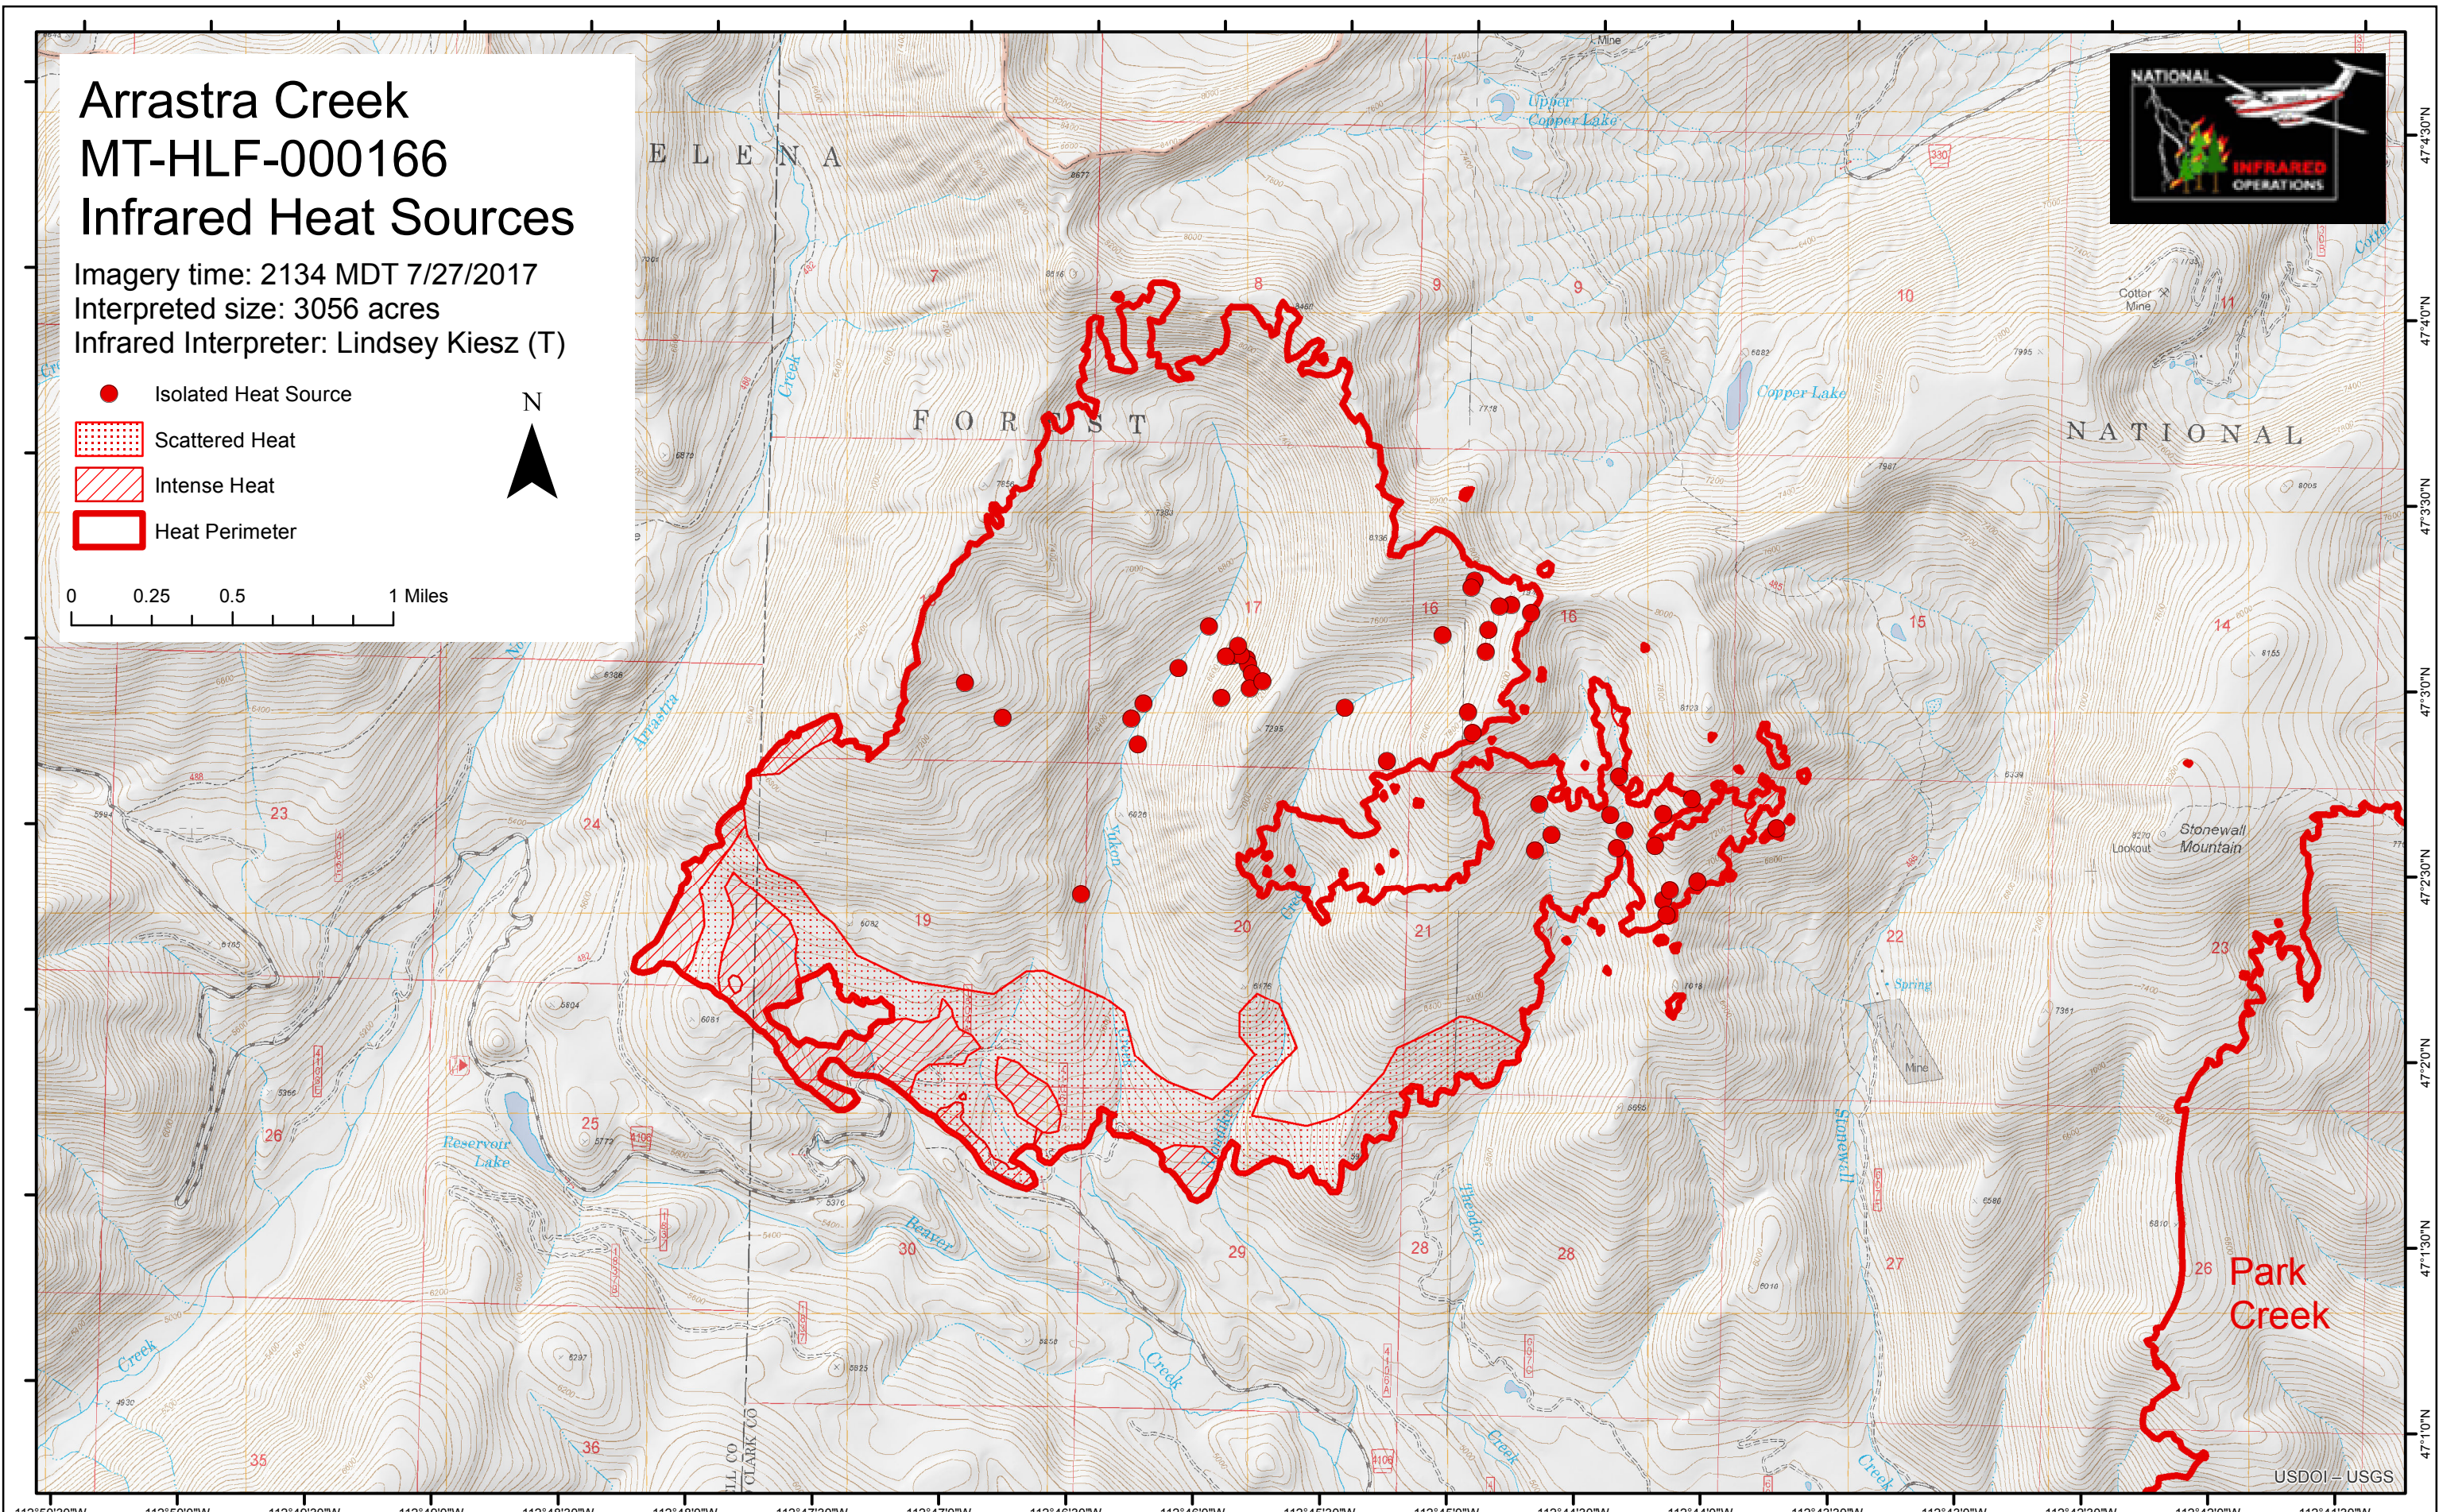

# Arrastra Creek MT-HLF-000166 Infrared Heat Sources

Imagery time: 2134 MDT 7/27/2017  
Interpreted size: 3056 acres  
Infrared Interpreter: Lindsey Kiesz (T)

- Isolated Heat Source
- ▨ Scattered Heat
- ▨ Intense Heat
- ▭ Heat Perimeter

0 0.25 0.5 1 Miles

Park Creek

USDOI - USGS