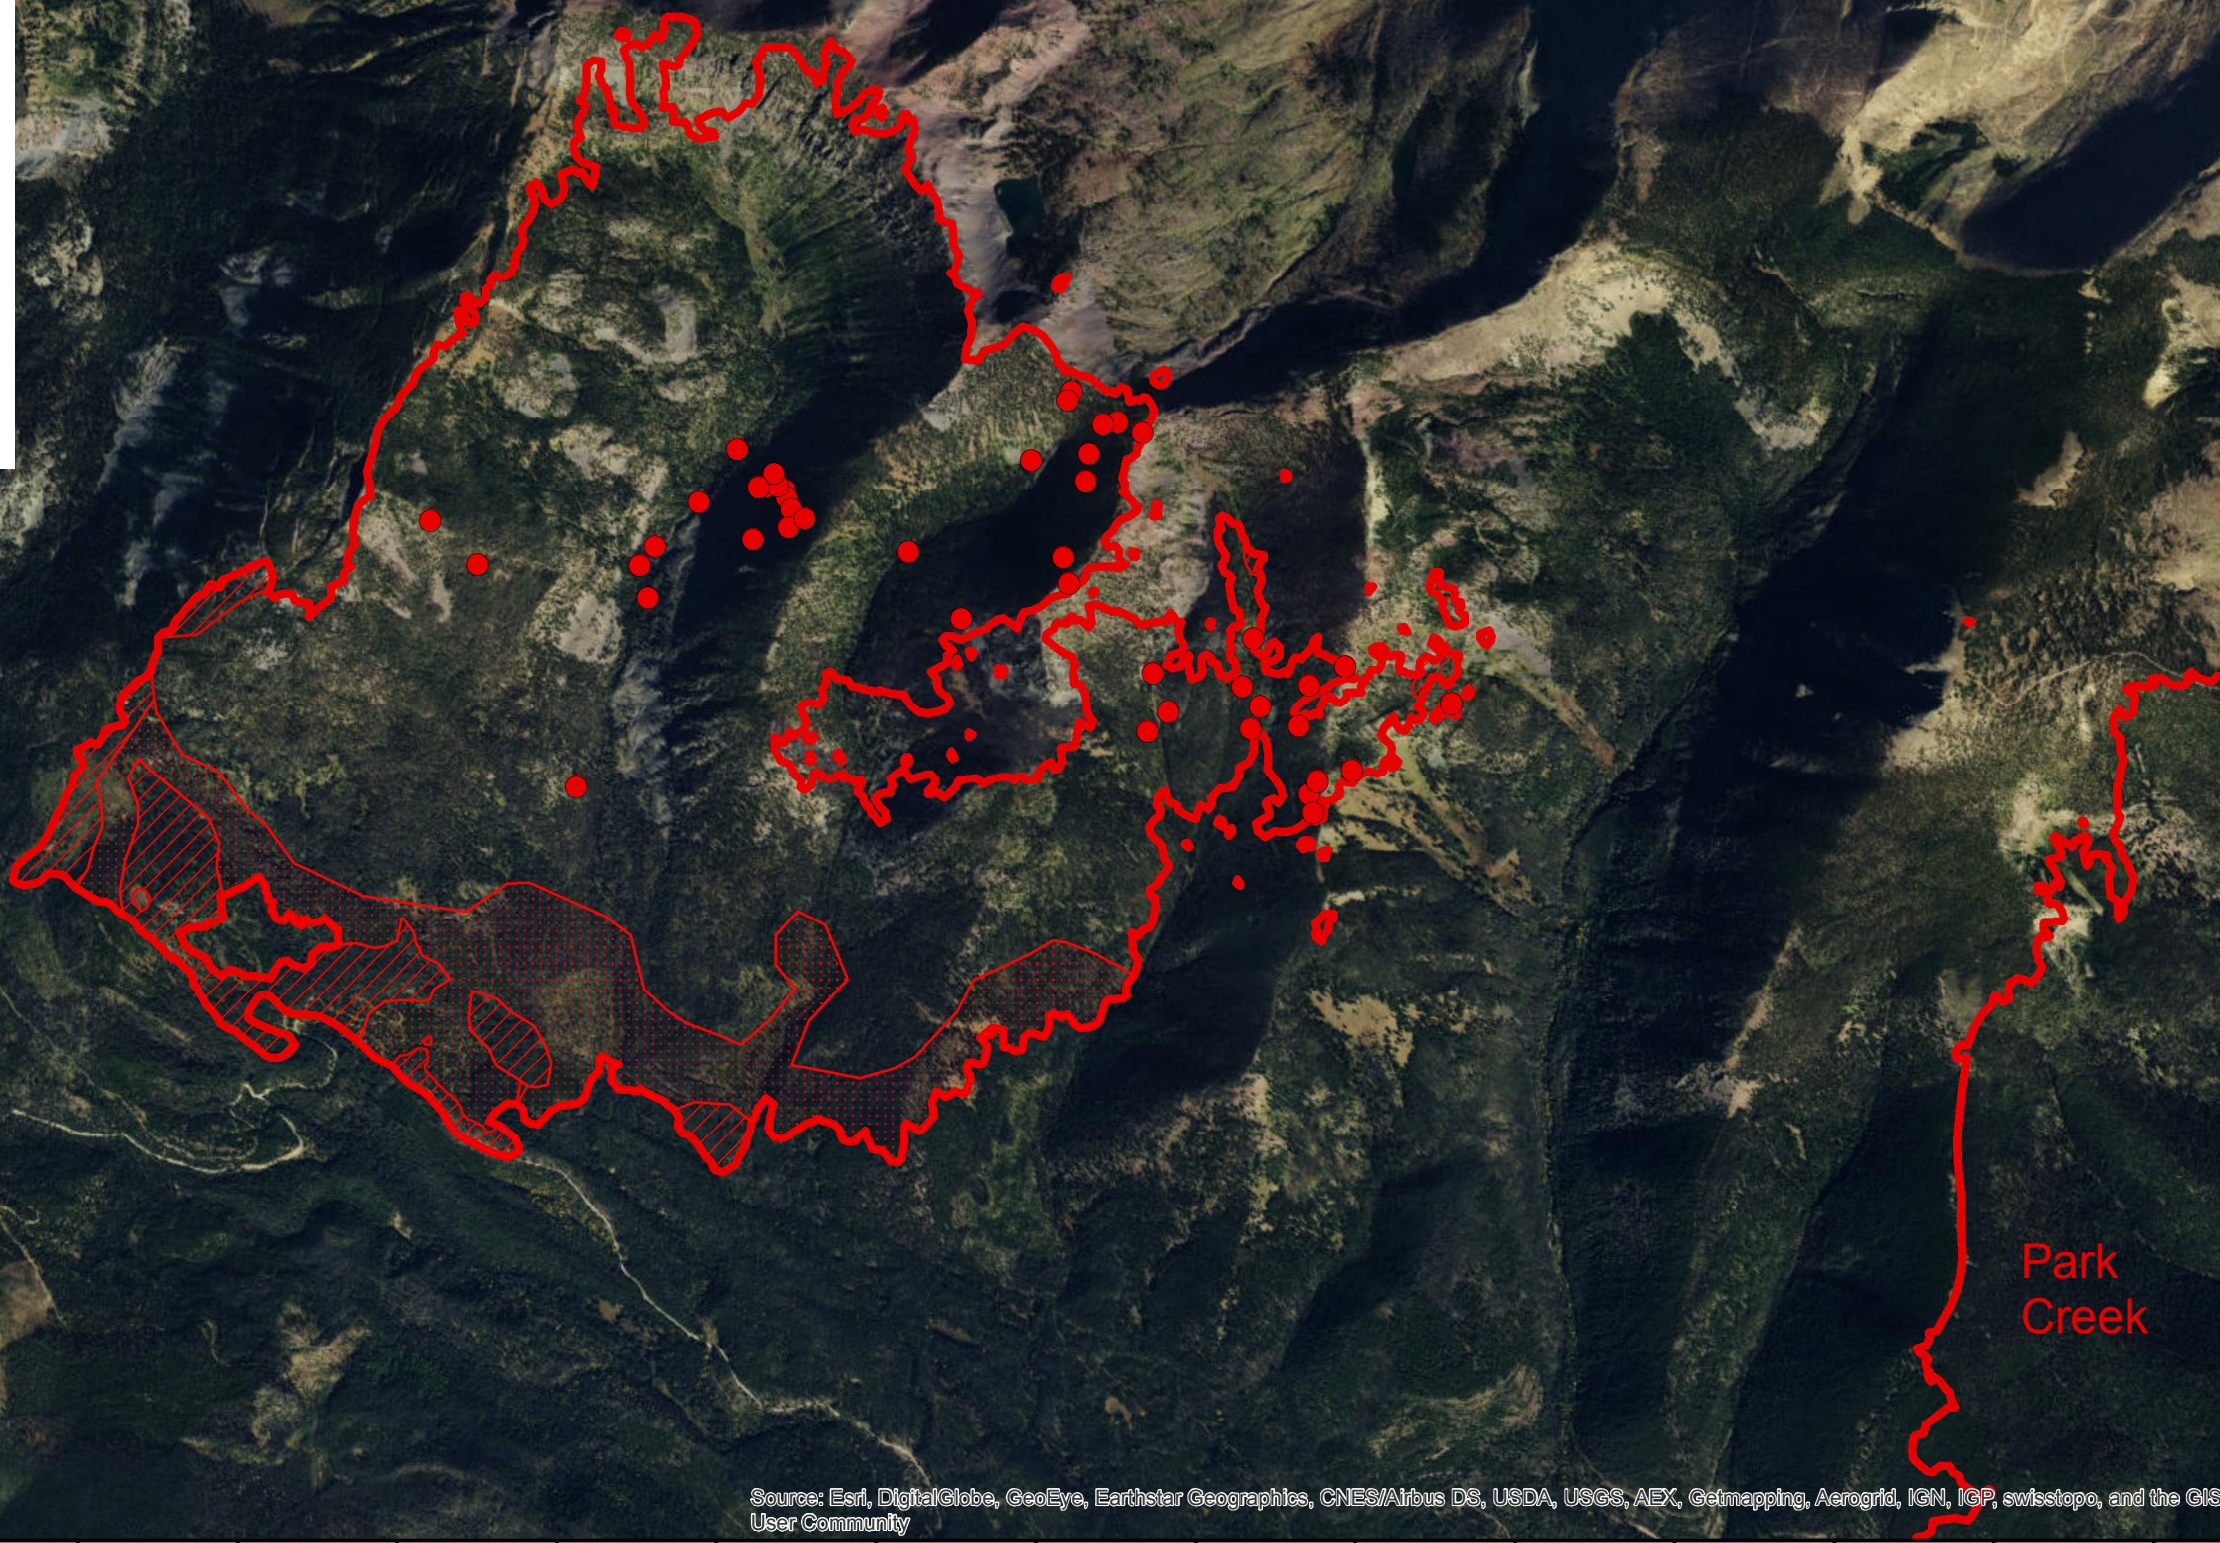

# Arrastra Creek MT-HLF-000166 Infrared Heat Sources

Imagery time: 2134 MDT 7/27/2017  
Interpreted size: 3056 acres  
Infrared Interpreter: Lindsey Kiesz (T)

- Isolated Heat Source
- ▨ Scattered Heat
- ▨ Intense Heat
- ▭ Heat Perimeter

0 0.25 0.5 1 Miles

Park  
Creek

Source: Esri, DigitalGlobe, GeoEye, Earthstar Geographics, CNES/Airbus DS, USDA, USGS, AEX, Getmapping, Aerogrid, IGN, IGP, swisstopo, and the GIS User Community

112°50'30"W 112°50'0"W 112°49'30"W 112°49'0"W 112°48'30"W 112°48'0"W 112°47'30"W 112°47'0"W 112°46'30"W 112°46'0"W 112°45'30"W 112°45'0"W 112°44'30"W 112°44'0"W 112°43'30"W 112°43'0"W 112°42'30"W 112°42'0"W 112°41'30"W

47°10'N 47°13'0"N 47°16'0"N 47°19'0"N 47°22'0"N 47°25'0"N 47°28'0"N 47°31'0"N 47°34'0"N 47°37'0"N 47°40'0"N 47°43'0"N 47°46'0"N 47°49'0"N