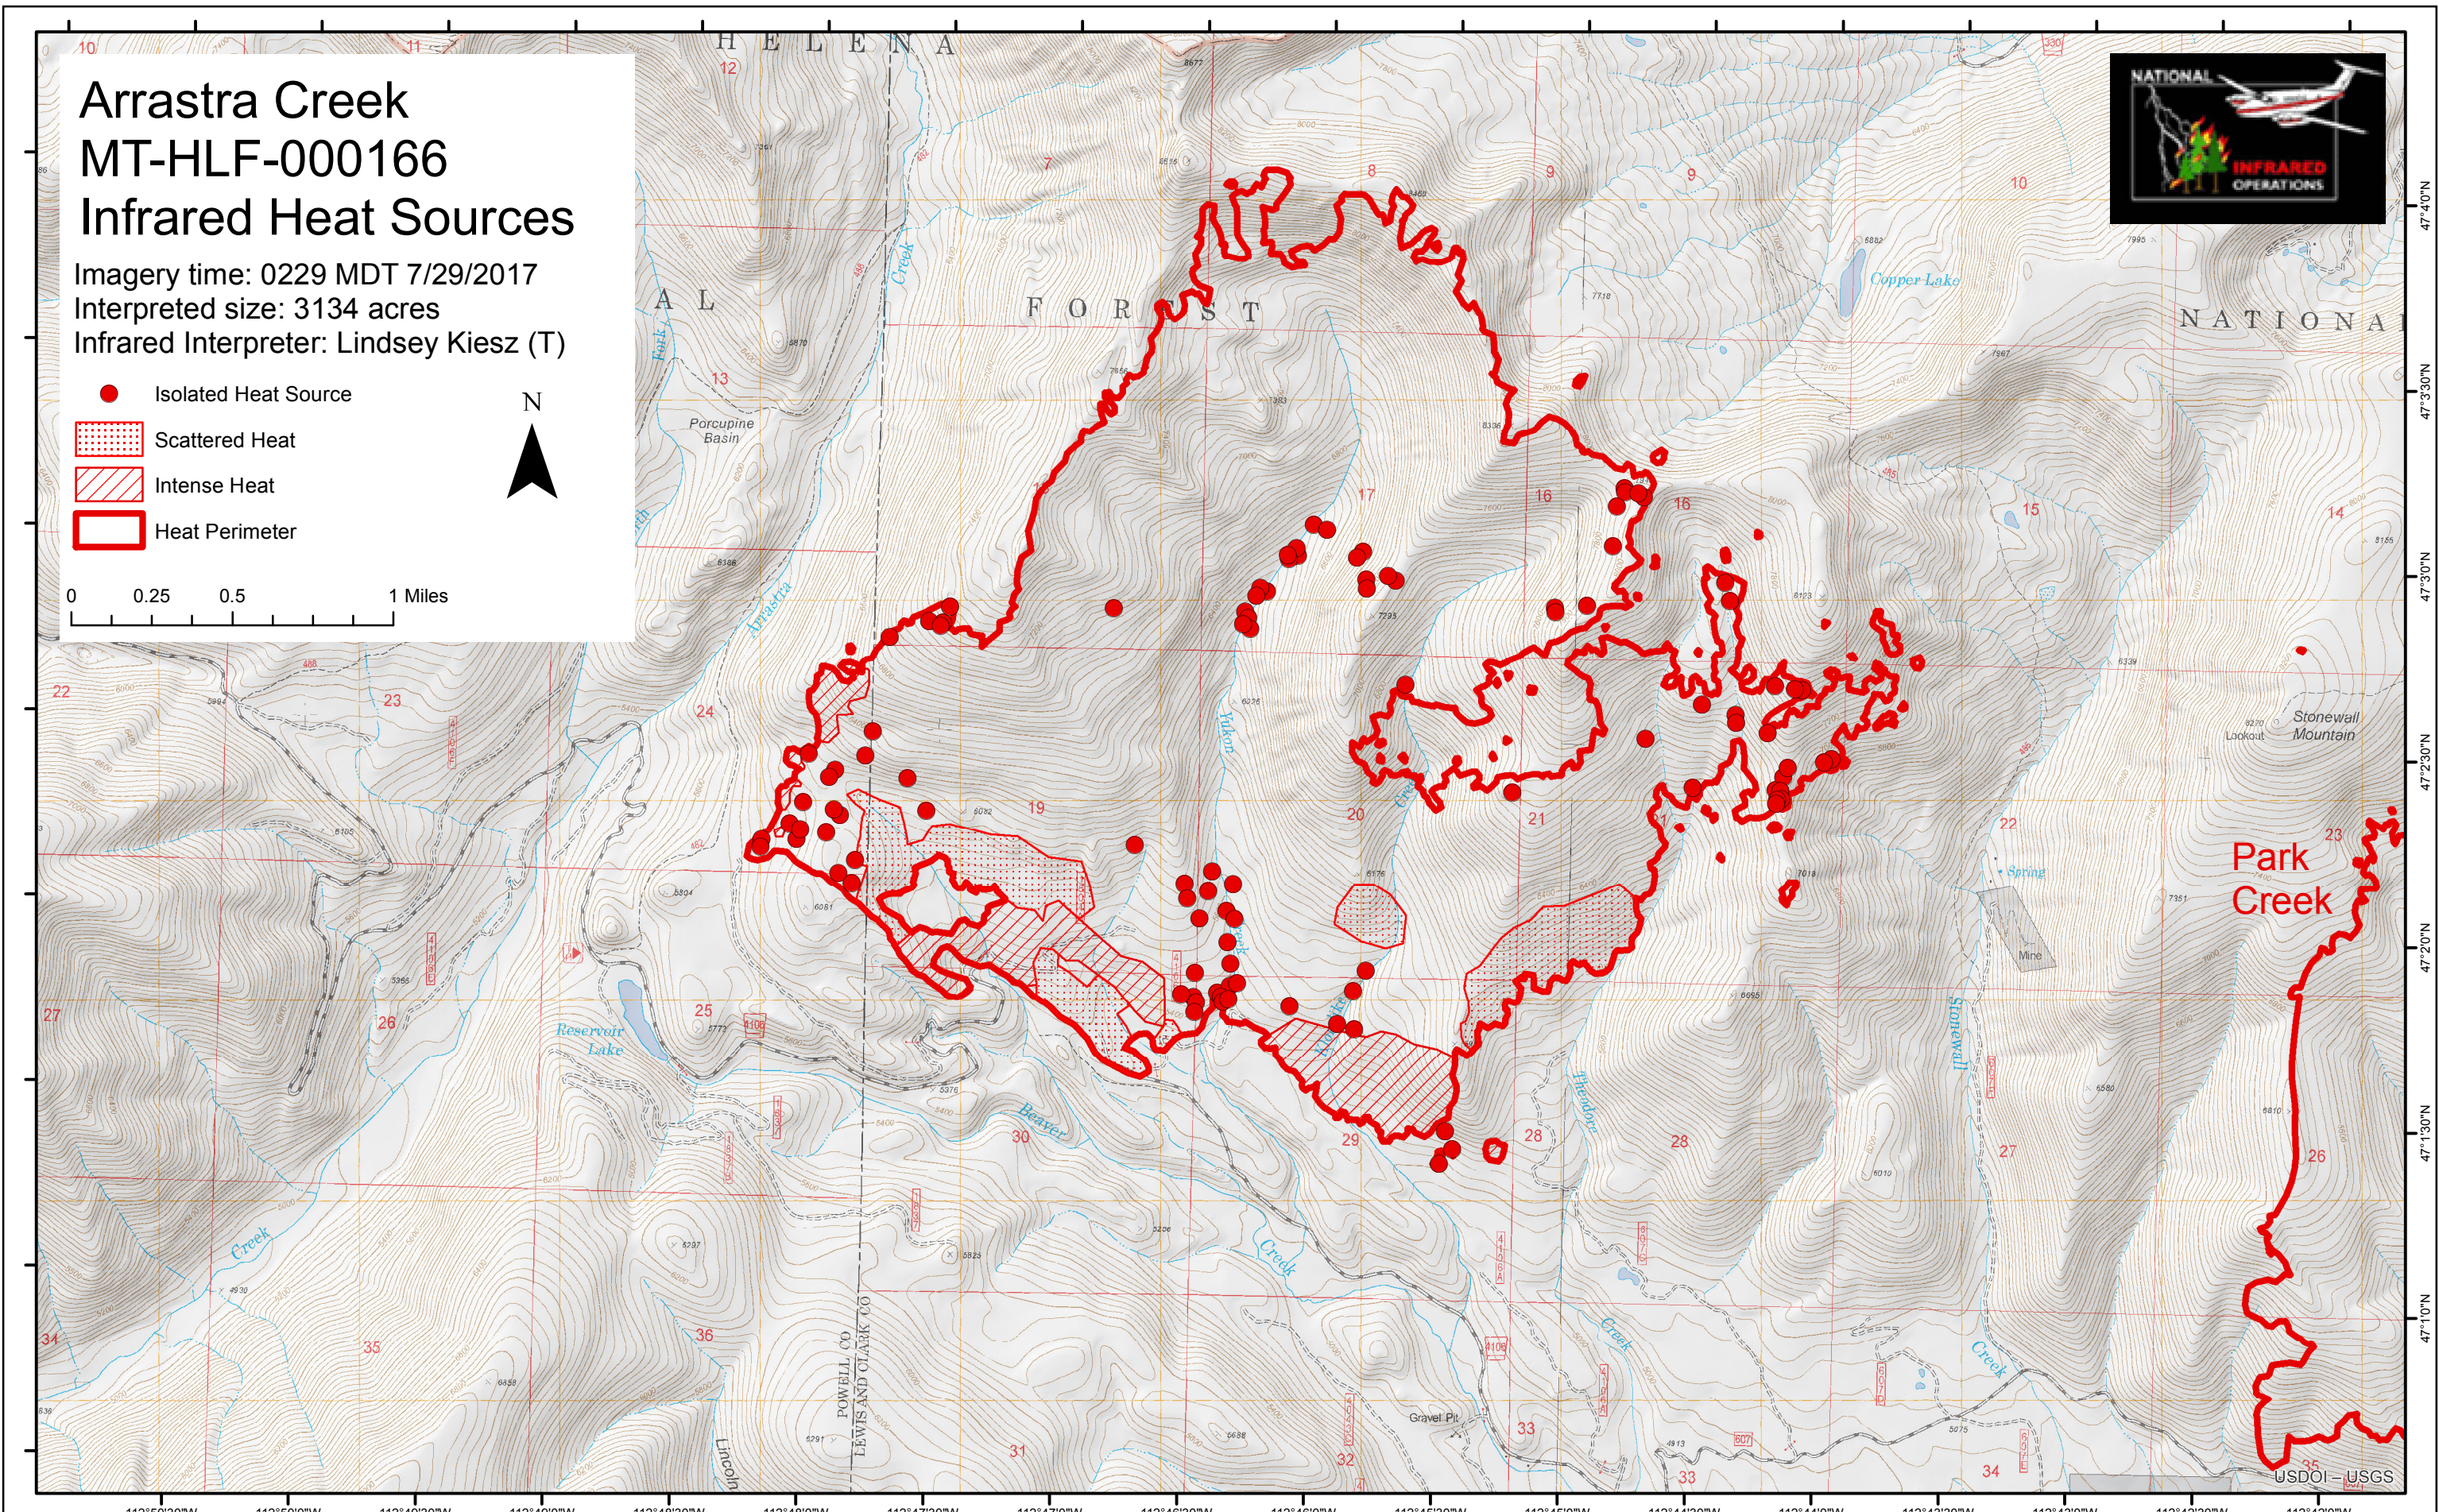

Arrastra Creek MT-HLF-000166 Infrared Heat Sources

Imagery time: 0229 MDT 7/29/2017
Interpreted size: 3134 acres
Infrared Interpreter: Lindsey Kiesz (T)

- Isolated Heat Source
- ▨ Scattered Heat
- ▨ Intense Heat
- ▭ Heat Perimeter

0 0.25 0.5 1 Miles

Park
Creek

USDOI-USGS