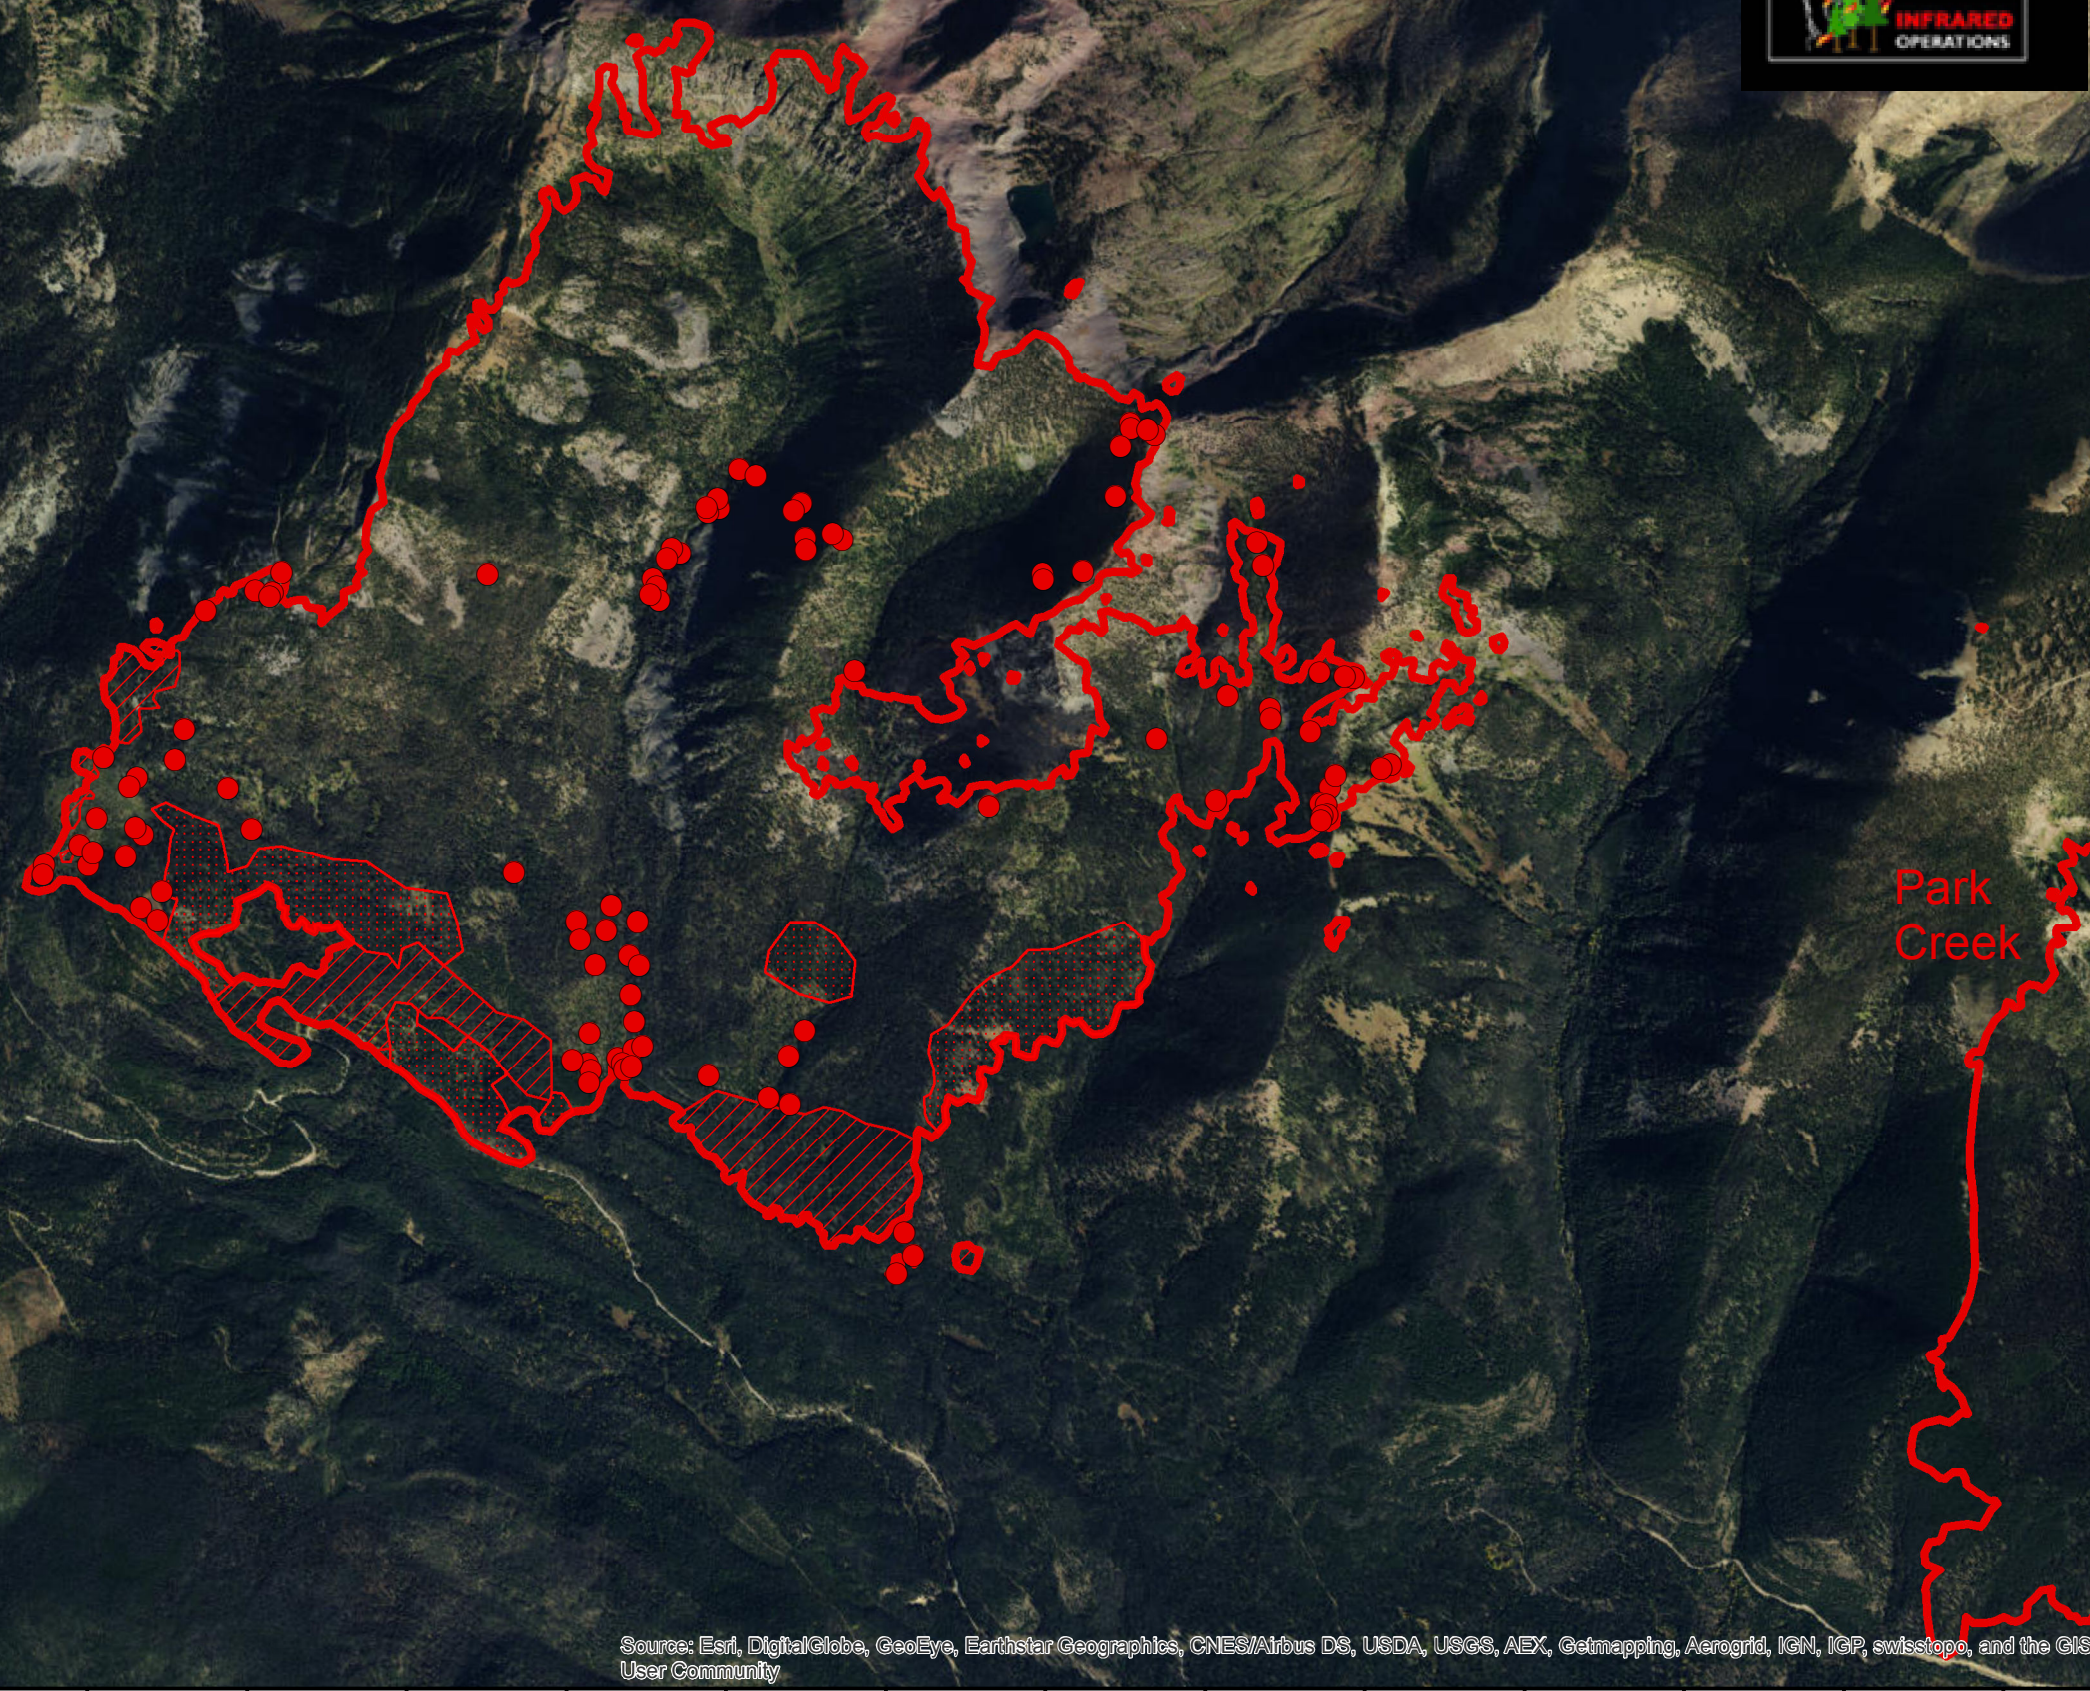

Arrastra Creek MT-HLF-000166 Infrared Heat Sources

Imagery time: 0229 MDT 7/29/2017
Interpreted size: 3134 acres
Infrared Interpreter: Lindsey Kiesz (T)

- Isolated Heat Source
- ▨ Scattered Heat
- ▨ Intense Heat
- ▭ Heat Perimeter

0 0.25 0.5 1 Miles

Source: Esri, DigitalGlobe, GeoEye, Earthstar Geographics, CNES/Airbus DS, USDA, USGS, AEX, Getmapping, Aerogrid, IGN, IGP, swisstopo, and the GIS User Community

112°50'30"W 112°50'0"W 112°49'30"W 112°49'0"W 112°48'30"W 112°48'0"W 112°47'30"W 112°47'0"W 112°46'30"W 112°46'0"W 112°45'30"W 112°45'0"W 112°44'30"W 112°44'0"W 112°43'30"W 112°43'0"W 112°42'30"W 112°42'0"W

47°10'N
47°13'0"N
47°16'0"N
47°19'0"N
47°22'0"N
47°25'0"N
47°28'0"N
47°31'0"N
47°34'0"N
47°37'0"N
47°40'N